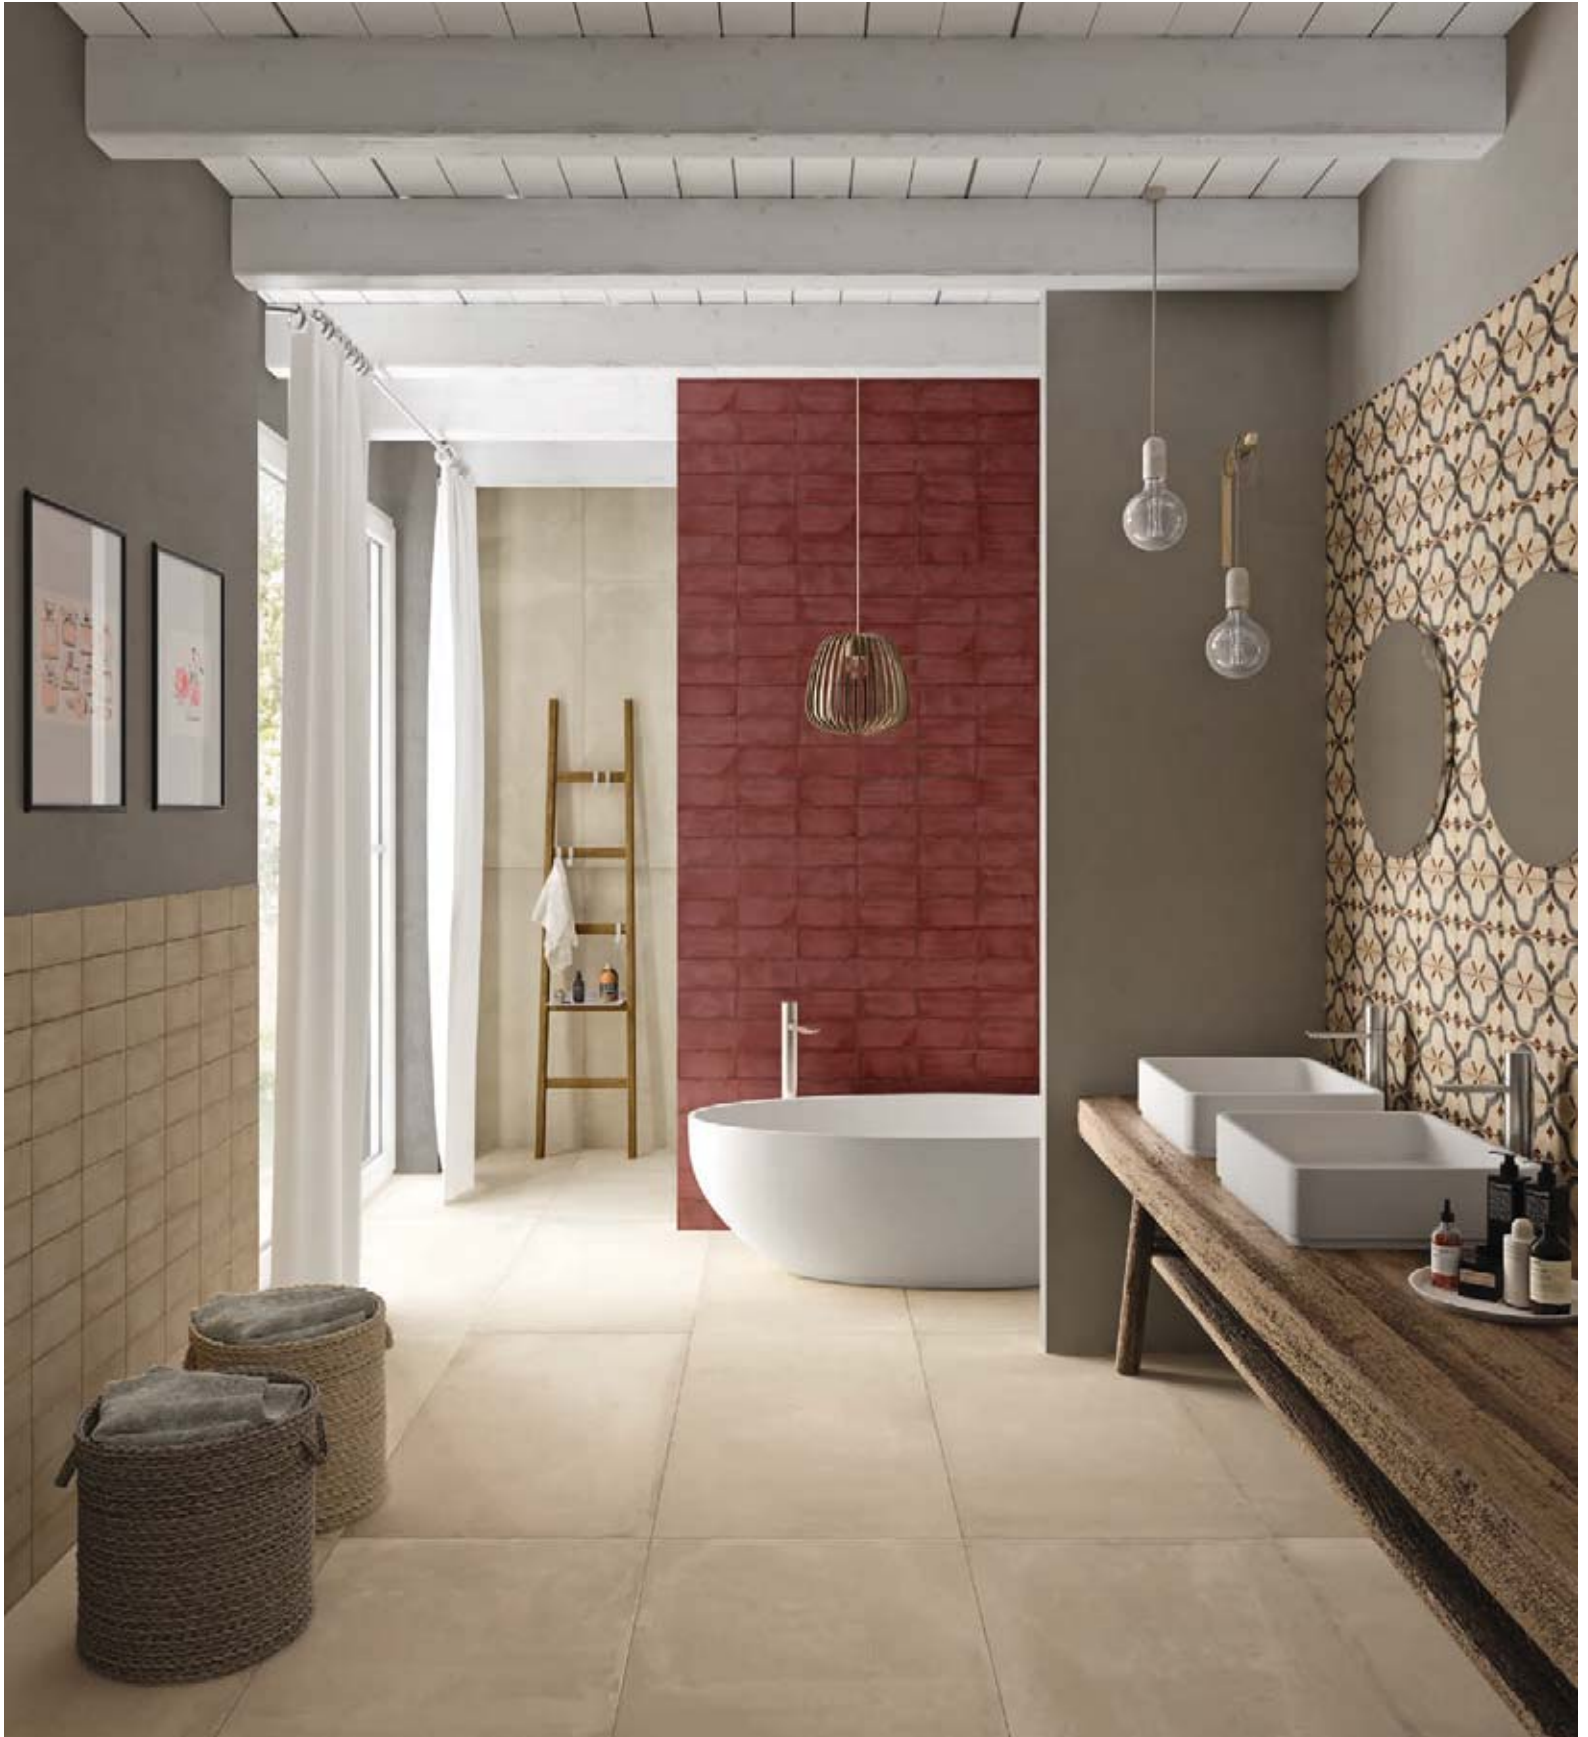

Wall: May Olive 10x20 . 4"x8"

May Fern 10x20 . 4"x8"

Floor: Desire Brown 120x60 . 48"x24"

Wall: May Beige 10x20 . 4"x8"  
May Bordeaux 10x30 . 4"x8" Dec Sleek Less Beige 10x20 . 4"x8"  
Floor: Desire Ivory 120x60 . 48"x24"