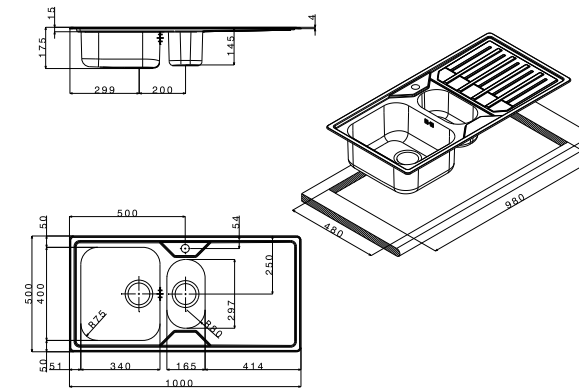

- size 860x500 mm
- drain hole 3,5"
- cut-out  840x480 mm
- base  600 mm
- depth  197 mm
- fitting  4 mm
- finish/finitura  brushed/spazzolato

 brushed/spazzolato

- extra
- |    |    |    |
|----|----|----|
| 1  | 2  | 3  |
| 4a | 5a | 6a |
| 7a |    |    |

**MLG8611RBC**  
(dx/right)  
**MLG8611LBC**  
(sx/left)

 packed in boxes:  
895 x 520 x 205 mm - 8,49 Kg

- size 860x500 mm
- drain hole 3,5"
- cut-out  840x480 mm
- base  900 mm
- depth  175 mm
- fitting  4 mm
- finish/finitura  brushed/spazzolato

finish/finitura

accessories

code

price

- size 1000x500 mm
- drain hole 3,5"
- cut-out  980x480 mm
- base  600 mm
- depth  175 mm
- fitting  4 mm
- finish/finitura  brushed/spazzolato

 brushed/spazzolato

extra	1	2	3
	4	5	6
	7	8	9

**MLE1002IRBC**  
*(dx/right)*

**MLE1002ILBC**  
*(sx/left)*

 packed in boxes:  
1040 x 520 x 200 mm - 8,0 Kg

- size 1160x500 mm
- drain hole 3,5"
- cut-out  1140x480 cm
- base  800 mm
- depth  175 mm
- fitting  4 mm
- finish/finitura  brushed/spazzolato