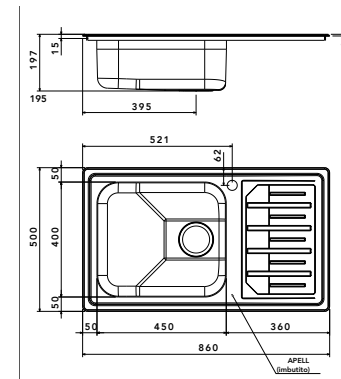

finish/finitura

accessories

code  
drainer right or left /  
gocciolatoio destro o sinistro

- size 860x500 mm
- drain hole 3,5"
- cut-out  840x480 mm
- base  450 mm
- depth  175 mm
- fitting  4 mm
- finish/finitura  brushed/spazzolato

 brushed/spazzolato

- extra
- |   |   |   |
|---|---|---|
| 1 | 2 | 3 |
| 4 | 5 | 6 |
| 7 |   |   |

**MLE8611RBC**  
(dx/right)  
**MLE8611LBC**  
(sx/left)

 packed in boxes:  
895 x 520 x 205 mm - 5,93 Kg

- size 860x500 mm
- drain hole 3,5"
- cut-out  840x480 mm
- base  600 mm
- depth  197 mm
- fitting  4 mm
- finish/finitura  brushed/spazzolato

 brushed/spazzolato

- extra
- |    |    |    |
|----|----|----|
| 1  | 2  | 3  |
| 4a | 5a | 6a |
| 7a |    |    |

**MLG8611RBC**  
(dx/right)  
**MLG8611LBC**  
(sx/left)

 packed in boxes:  
895 x 520 x 205 mm - 8,49 Kg

- size 860x500 mm
- drain hole 3,5"
- cut-out  840x480 mm
- base  900 mm
- depth  175 mm
- fitting  4 mm
- finish/finitura  brushed/spazzolato