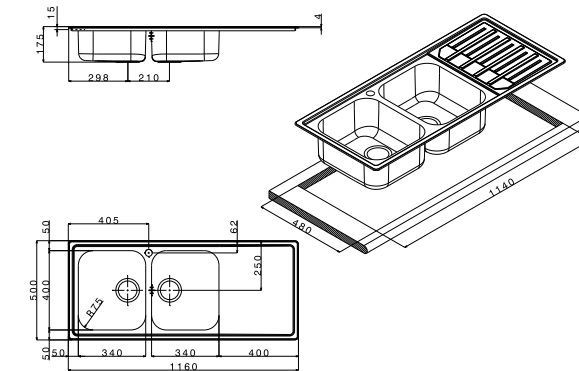

- size 860x500 mm
- drain hole 3,5"
- cut-out  840x480 mm
- base  600 mm
- depth  197 mm
- fitting  4 mm
- finish/finitura  brushed/spazzolato

 brushed/spazzolato

- extra
- |    |    |    |
|----|----|----|
| 1  | 2  | 3  |
| 4a | 5a | 6a |
| 7a |    |    |

**MLG8611RBC**  
(dx/right)  
**MLG8611LBC**  
(sx/left)

 packed in boxes:  
895 x 520 x 205 mm - 8,49 Kg

- size 860x500 mm
- drain hole 3,5"
- cut-out  840x480 mm
- base  900 mm
- depth  175 mm
- fitting  4 mm
- finish/finitura  brushed/spazzolato

finish/finitura

accessories

code

price

- size 1000x500 mm
- drain hole 3,5"
- cut-out  980x480 mm
- base  600 mm
- depth  175 mm
- fitting  4 mm
- finish/finitura  brushed/spazzolato

 brushed/spazzolato

extra	1	2	3
	4	5	6
	7	8	9

**MLE1002IRBC**  
*(dx/right)*

**MLE1002ILBC**  
*(sx/left)*

 packed in boxes:  
1040 x 520 x 200 mm - 8,0 Kg

- size 1160x500 mm
- drain hole 3,5"
- cut-out  1140x480 cm
- base  800 mm
- depth  175 mm
- fitting  4 mm
- finish/finitura  brushed/spazzolato