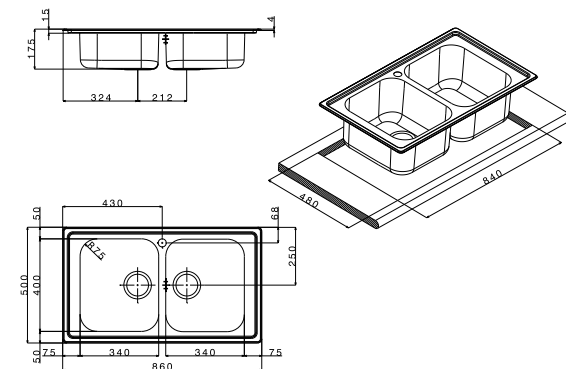

finish/finitura

accessories

code  
drainer right or left /  
gocciolatoio destro o sinistro

- size 860x500 mm
- drain hole 3,5"
- cut-out  840x480 mm
- base  450 mm
- depth  175 mm
- fitting  4 mm
- finish/finitura  brushed/spazzolato

- size 860x500 mm
- drain hole 3,5"
- cut-out  840x480 mm
- base  600 mm
- depth  197 mm
- fitting  4 mm
- finish/finitura  brushed/spazzolato

 brushed/spazzolato

- extra
- |    |    |    |
|----|----|----|
| 1  | 2  | 3  |
| 4a | 5a | 6a |
| 7a |    |    |

**MLG8611RBC**  
(dx/right)  
**MLG8611LBC**  
(sx/left)

 packed in boxes:  
895 x 520 x 205 mm - 8,49 Kg

- size 860x500 mm
- drain hole 3,5"
- cut-out  840x480 mm
- base  900 mm
- depth  175 mm
- fitting  4 mm
- finish/finitura  brushed/spazzolato

**MLE1002IRBC**  
*(dx/right)*

**MLE1002ILBC**  
*(sx/left)*

 packed in boxes:  
1040 x 520 x 200 mm - 8,0 Kg

- size 1160x500 mm
- drain hole 3,5"
- cut-out  1140x480 cm
- base  800 mm
- depth  175 mm
- fitting  4 mm
- finish/finitura  brushed/spazzolato