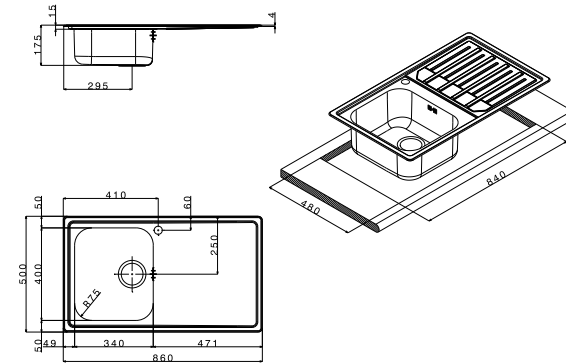

finish/finitura

accessories

code  
drainer right or left /  
gocciolatoio destro o sinistro

- size 860x500 mm
- drain hole 3,5"
- cut-out  840x480 mm
- base  450 mm
- depth  175 mm
- fitting  4 mm
- finish/finitura  brushed/spazzolato

- size 860x500 mm
- drain hole 3,5"
- cut-out  840x480 mm
- base  600 mm
- depth  197 mm
- fitting  4 mm
- finish/finitura  brushed/spazzolato

 brushed/spazzolato

- extra
- |    |    |    |
|----|----|----|
| 1  | 2  | 3  |
| 4a | 5a | 6a |
| 7a |    |    |

**MLG8611RBC**  
(dx/right)  
**MLG8611LBC**  
(sx/left)

 packed in boxes:  
895 x 520 x 205 mm - 8,49 Kg

- size 860x500 mm
- drain hole 3,5"
- cut-out  840x480 mm
- base  900 mm
- depth  175 mm
- fitting  4 mm
- finish/finitura  brushed/spazzolato

**MLE1002IRBC**  
*(dx/right)*

**MLE1002ILBC**  
*(sx/left)*

 packed in boxes:  
1040 x 520 x 200 mm - 8,0 Kg

- size 1160x500 mm
- drain hole 3,5"
- cut-out  1140x480 cm
- base  800 mm
- depth  175 mm
- fitting  4 mm
- finish/finitura  brushed/spazzolato