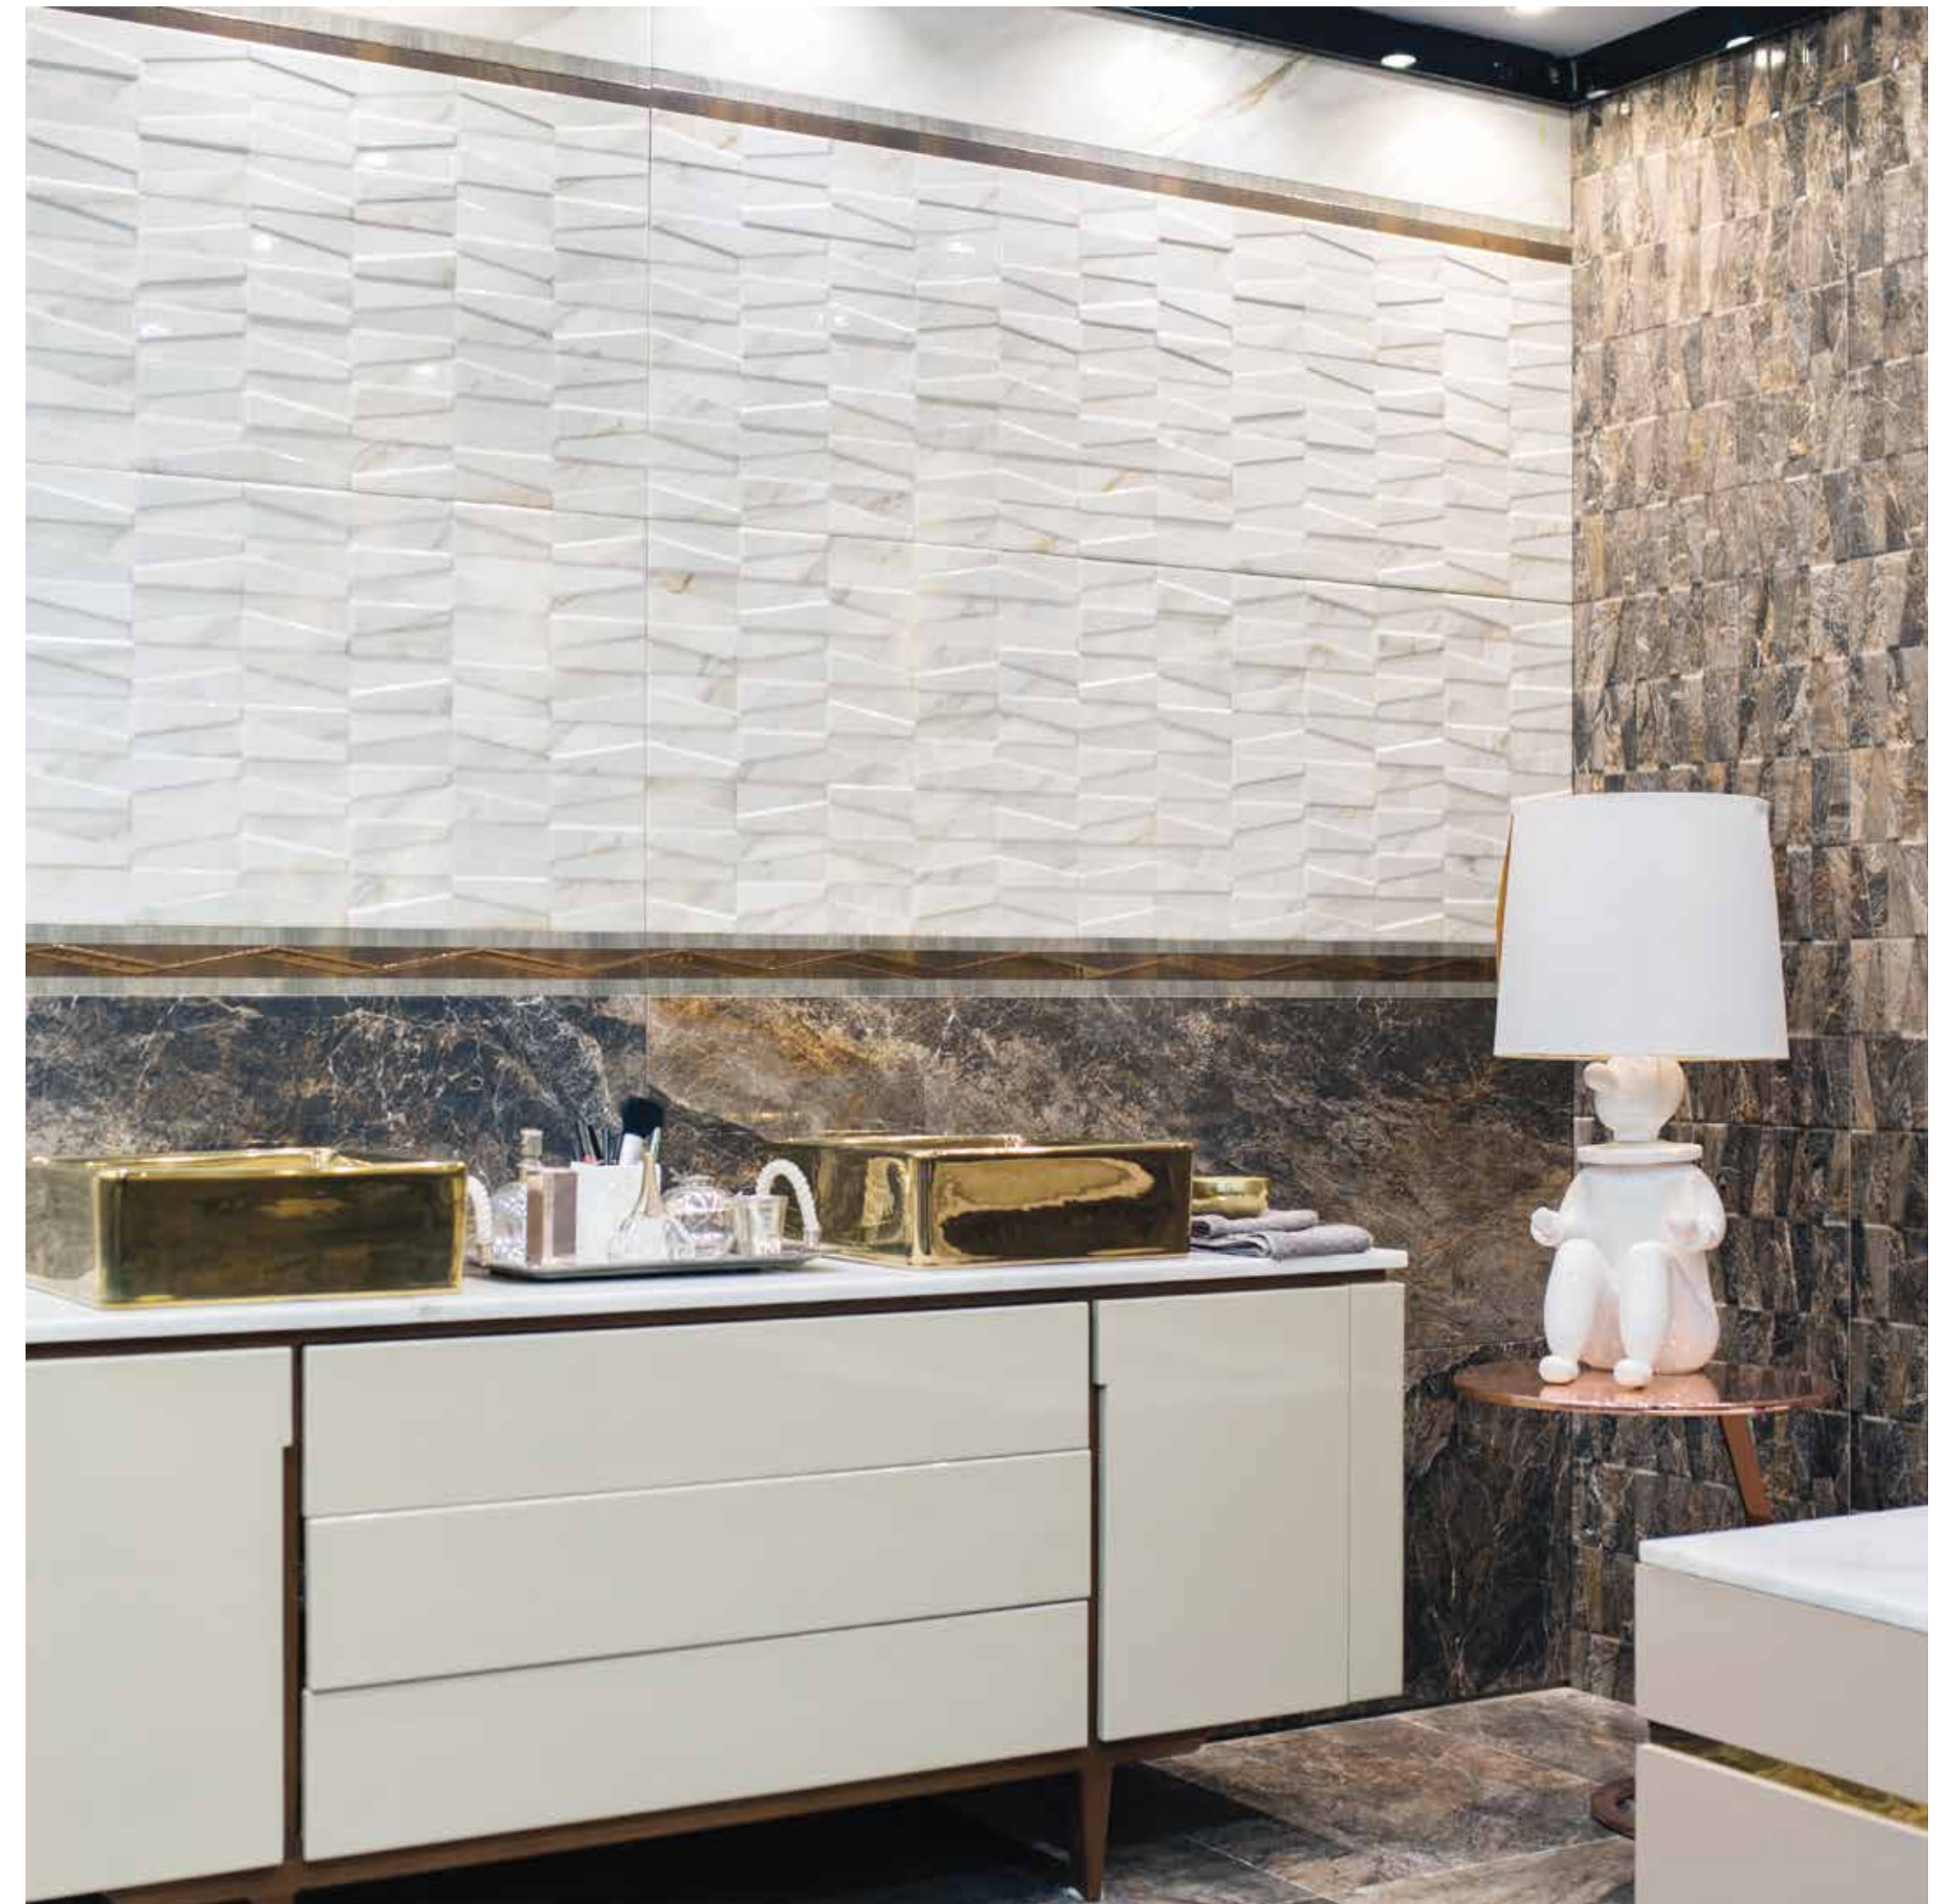

WHITE MIRROR

MELODY 50x150 CM

White

Brown

FLOOR White
60x60 CM

FLOOR BROWN
60x60 CM

MELODY 60x60 cm

White