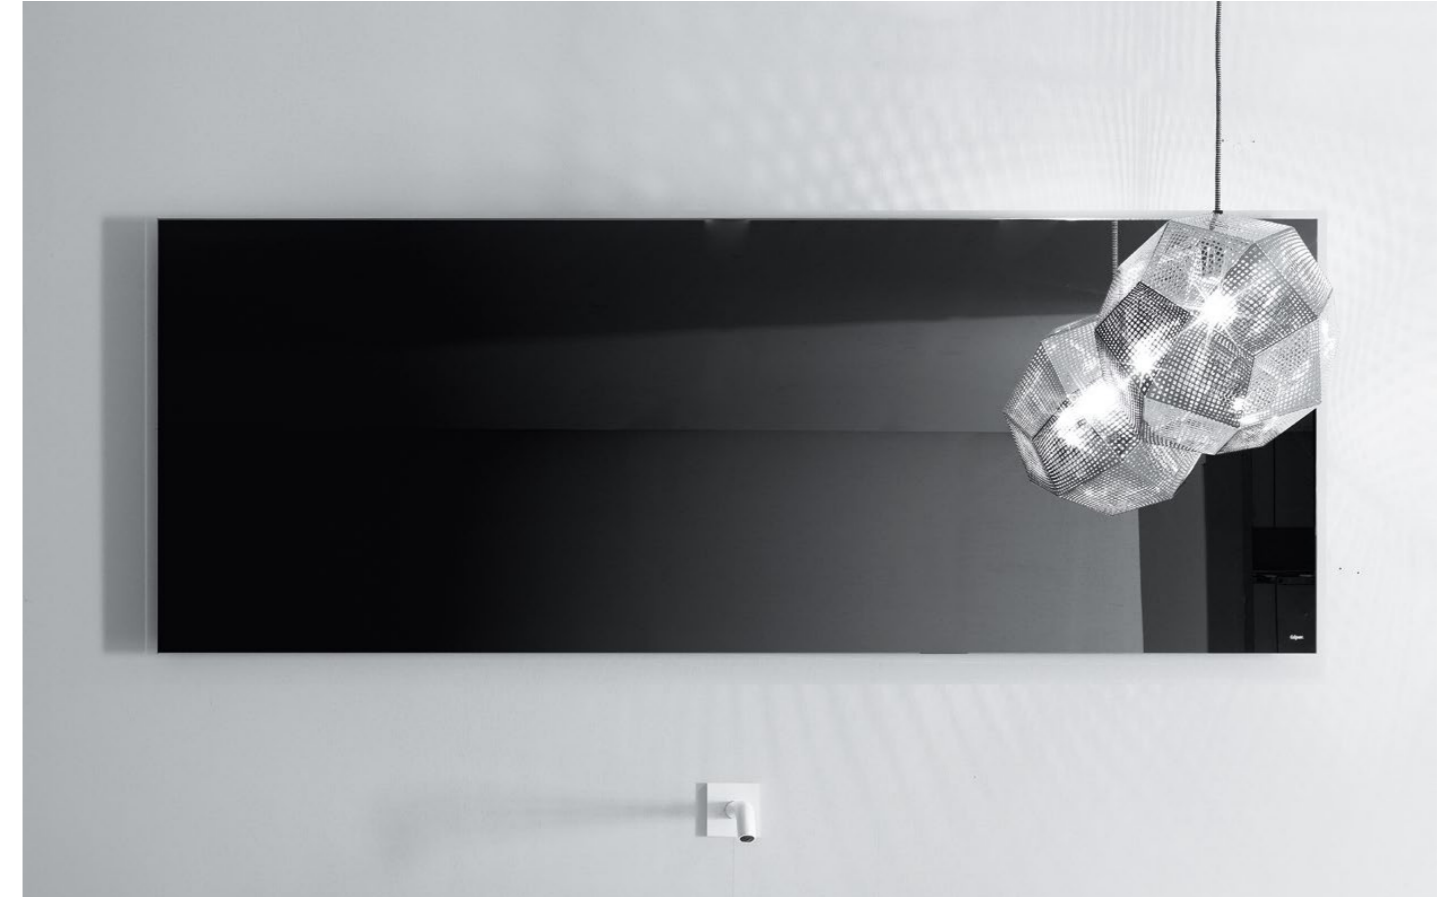

SPECCHIERE A FILO LUCIDO SP 2,5 CM
STRAIGHT EDGES MIRRORS THICK 2,5 CM
Falper Design

Art. 6B1
cm 60 x 2,5 x h 60
cm 80 x 2,5 x h 60
cm 90 x 2,5 x h 60
cm 93 x 2,5 x h 60
cm 100 x 2,5 x h 60
cm 120 x 2,5 x h 60
cm 123 x 2,5 x h 60
cm 135 x 2,5 x h 60
cm 140 x 2,5 x h 60
cm 153 x 2,5 x h 60
cm 160 x 2,5 x h 60
cm 180 x 2,5 x h 60
cm 183 x 2,5 x h 60
cm 200 x 2,5 x h 60
cm 210 x 2,5 x h 60
cm 225 x 2,5 x h 60

Art. 6B5 - 6B2
6B3 - 6B4
cm 40 x 2,5 x h 80
cm 40 x 2,5 x h 120
cm 40 x 2,5 x h 150
cm 40 x 2,5 x h 180

Art. 6B6 - 6B7
6B8 - 6BK
cm 60 x 2,5 x h 80
cm 60 x 2,5 x h 120
cm 60 x 2,5 x h 150
cm 60 x 2,5 x h 180