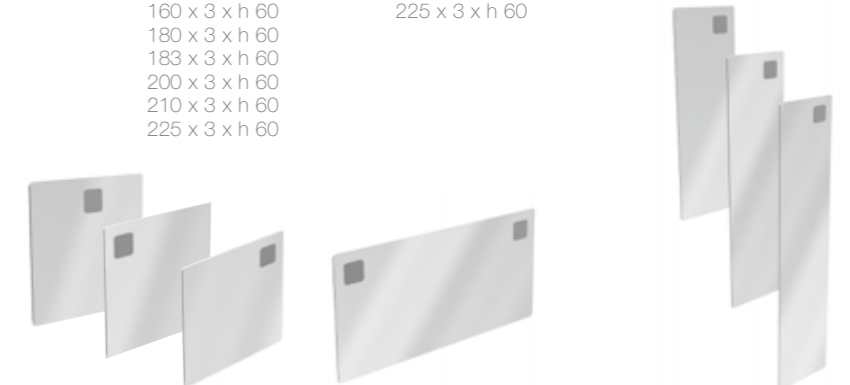

Art. 6A8 - 6A5 - 6A6 - 6A7

- 40 x 3 x h 80
- 40 x 3 x h 120
- 40 x 3 x h 150
- 40 x 3 x h 180