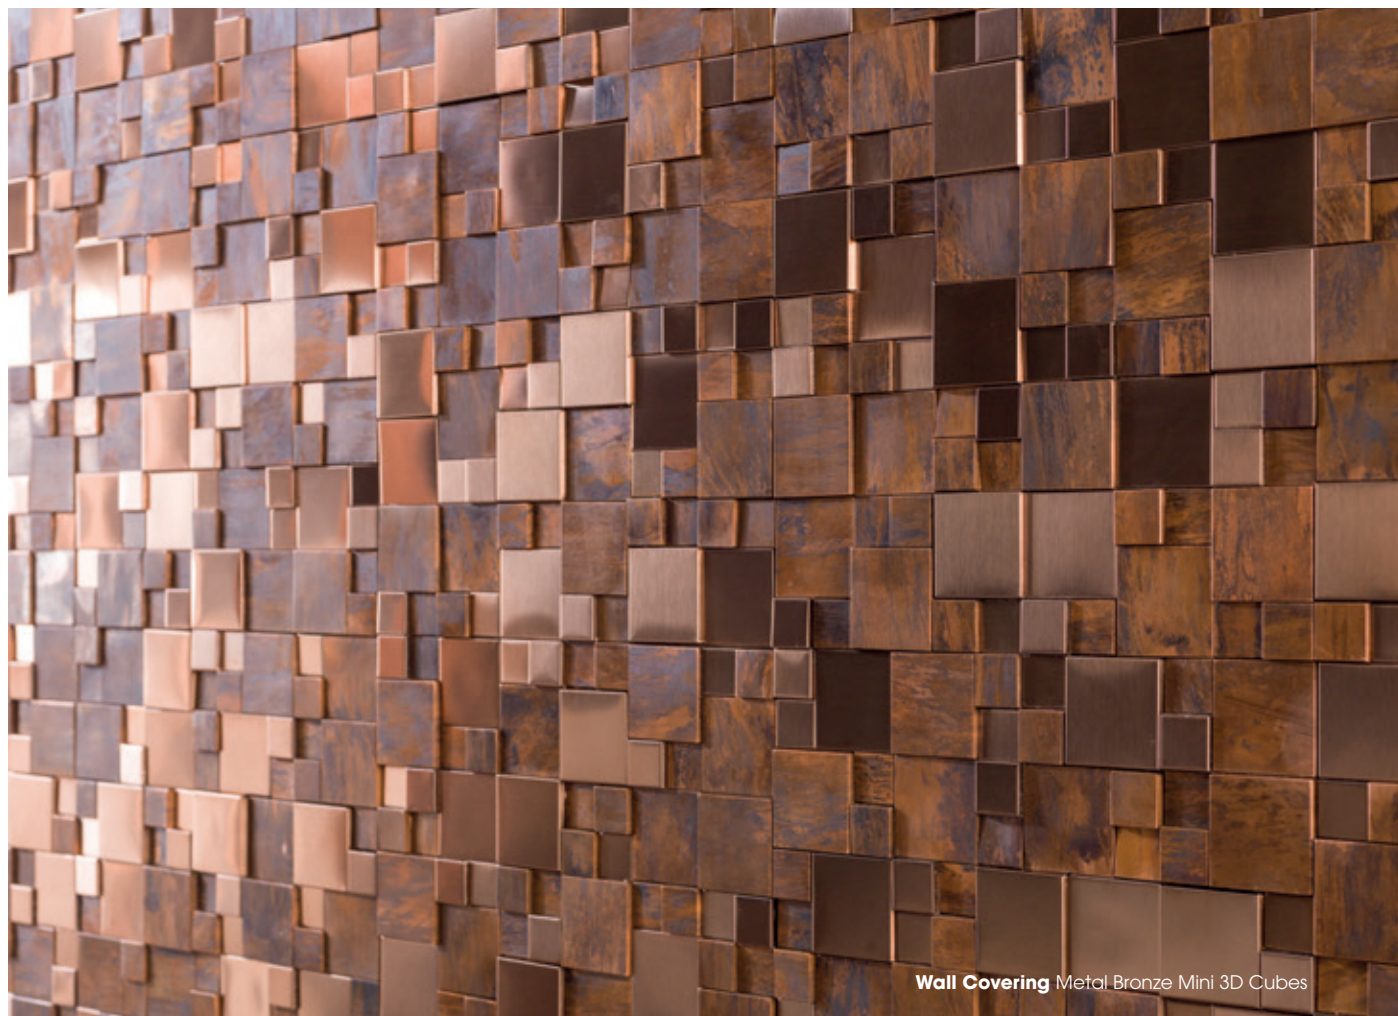

Wall Covering Metal Bronze Mini 3D Cubes