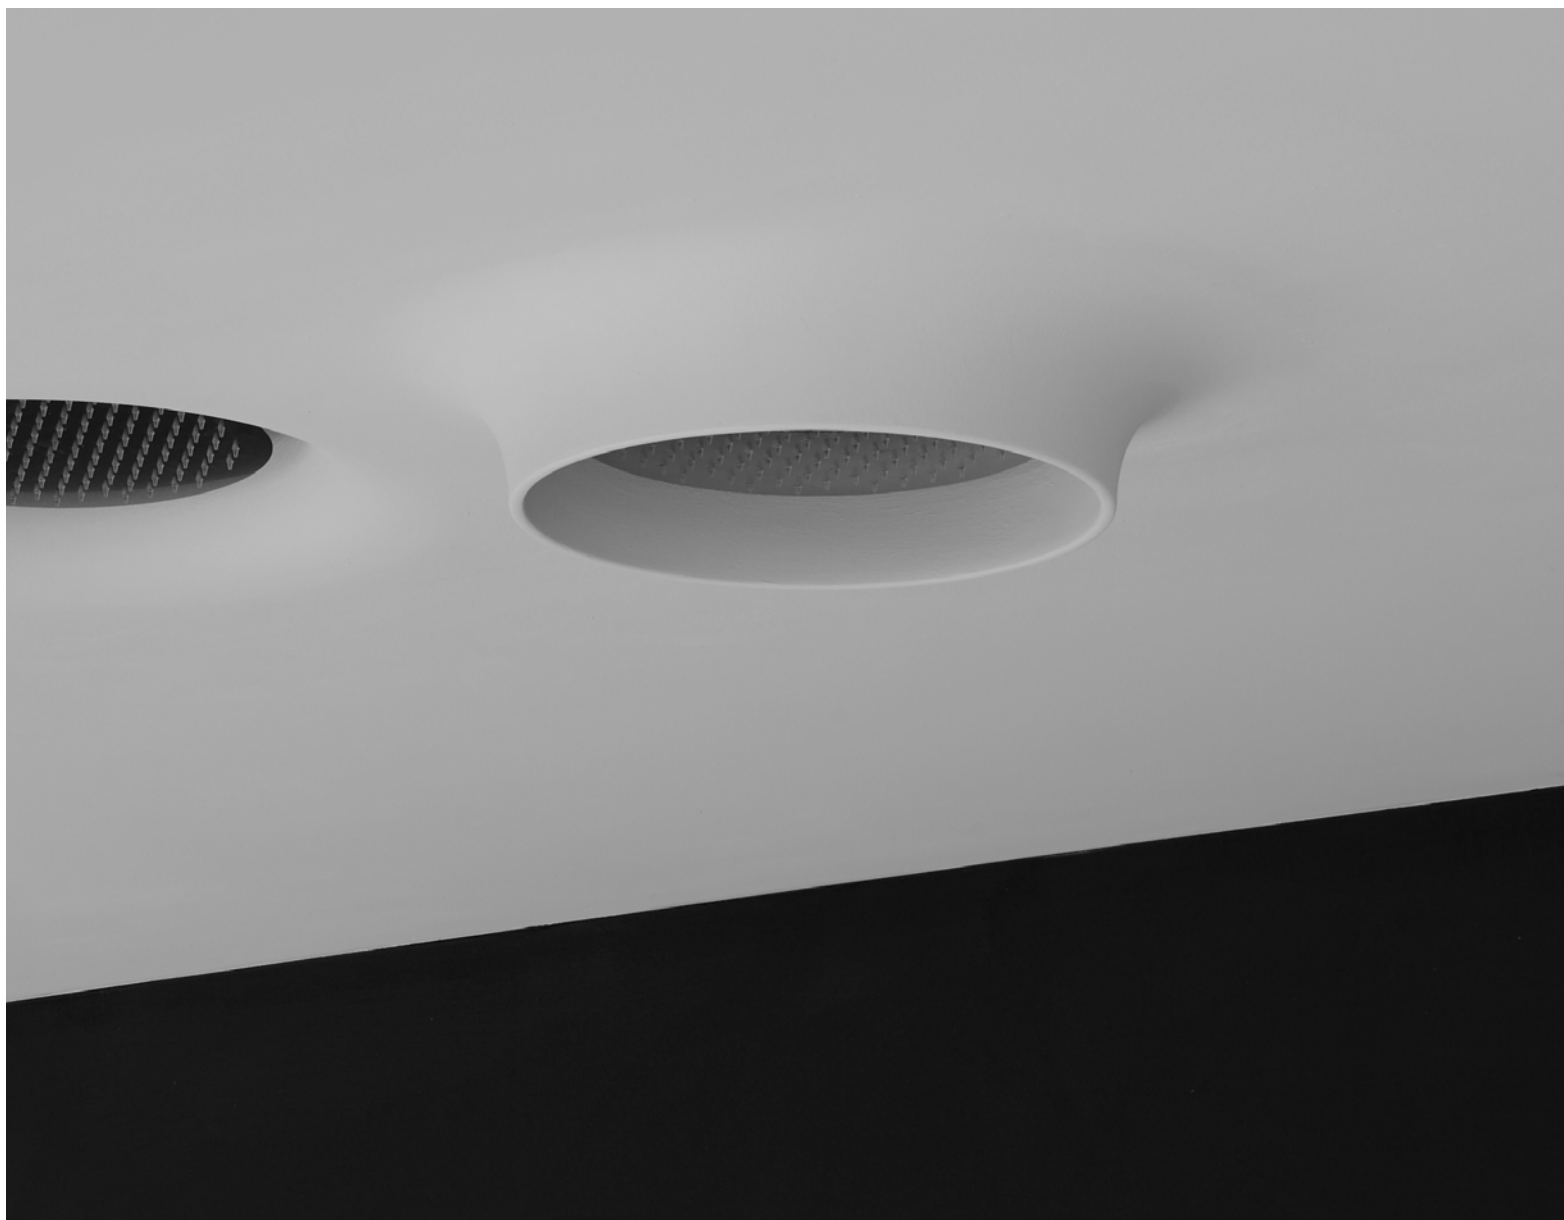

A soft, organic volume, natural in shape from which comes out an explosion of wellness, a space carved out from the perfect circular geometry that integrates seamlessly into the ceiling and seamlessly opens the surface to unleash maximum relaxation: Meteo_Out is a new showerhead that combines the power of water with the beneficial effects of color therapy. A ring of light shows depth and defines from where the water flows out embellishing the surface and the metallic sheen of the showerhead in stainless steel. Meteo_Out is a complete range of showerheads characterized by a strong emotional component that is associated with innovative technology. The LED RGB lighting can be controlled with the waterproof remote control to create different scenarios as well as customized sequences through which to conceive health made to measure.

A satellite into orbit, a celestial body surrounded by a swarm of small stars, an artificial disc that hides a shower of water and light. The latest evolution of Meteo shower heads explores the theme of mystery, the surprise of technological skills to disappear and leave space to emotion. A circular disc, perfectly integrated in the ceiling and wrapped by a ring of light. The image of the showerhead, is the integration of the source in space. The water falls directly from the ceiling, colored light delimits the projection generating a beam of infinite vibrations and chromatic reflections. The feeling of wellness is complete, and involves all the senses.