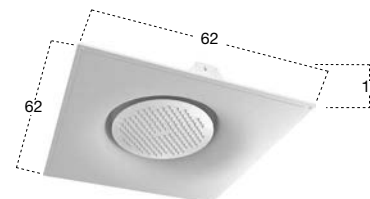

Tutti i soffioni con illuminazione a LED RGB sono dotati di telecomando waterproof IP66 che può essere utilizzato comodamente sotto la doccia.

All overhead showers with RGB LED lighting come with an IP66 waterproof remote control that can easily be used under the shower.

H	P	L	art.	art.
11	62	62	METEO_IN	METEO_INL Con illuminazione a led / With led lighting

Struttura ad incasso a soffitto in Flumood con soffione in acciaio inox satinato AISI 304, con possibilità di illuminazione a LED RGB comprensiva di telecomando waterproof.

Ceiling encased Flumood frame with satin stainless steel AISI 304 showerhead with possible LED RGB lighting complete with waterproof remote control.