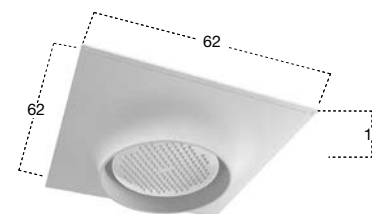

Tutti i soffioni con illuminazione a LED RGB sono dotati di telecomando waterproof IP66 che può essere utilizzato comodamente sotto la doccia.

All overhead showers with RGB LED lighting come with an IP66 waterproof remote control that can easily be used under the shower.

H	P	L	art.	art.
10	62	62	METEO_OUT	METEO_OUTL Con illuminazione a led / With led lighting

Struttura ad incasso a soffitto in Flumood con soffione in acciaio inox satinato AISI 304, con possibilità di illuminazione a LED RGB comprensiva di telecomando waterproof.

Ceiling encased Flumood frame with satin stainless steel AISI 304 showerhead with possible LED RGB lighting complete with waterproof remote control.