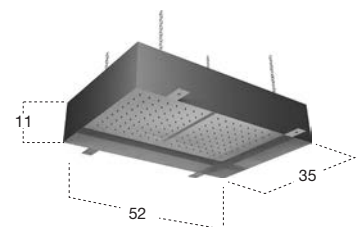

Tutti i soffioni con illuminazione a LED RGB sono dotati di telecomando waterproof IP66 che può essere utilizzato comodamente sotto la doccia.

All overhead showers with RGB LED lighting come with an IP66 waterproof remote control that can easily be used under the shower.

<i>h</i>	<i>p</i>	<i>l</i>	<i>art.</i>
11	35	52	METEO2C

Soffione ad incasso a soffitto in acciaio AISI 304 con doccia centrale e cascata, disponibile in diverse finiture, con possibile illuminazione a LED RGB comprensiva di telecomando waterproof.
N.B. Necessita di deviatore a due vie.

*Ceiling encased showerhead in stainless steel AISI 304 with central shower and waterfall, available in various finishes, with possible RGB LED lighting and waterproof remote.
P.S. Requires two way diverter.*