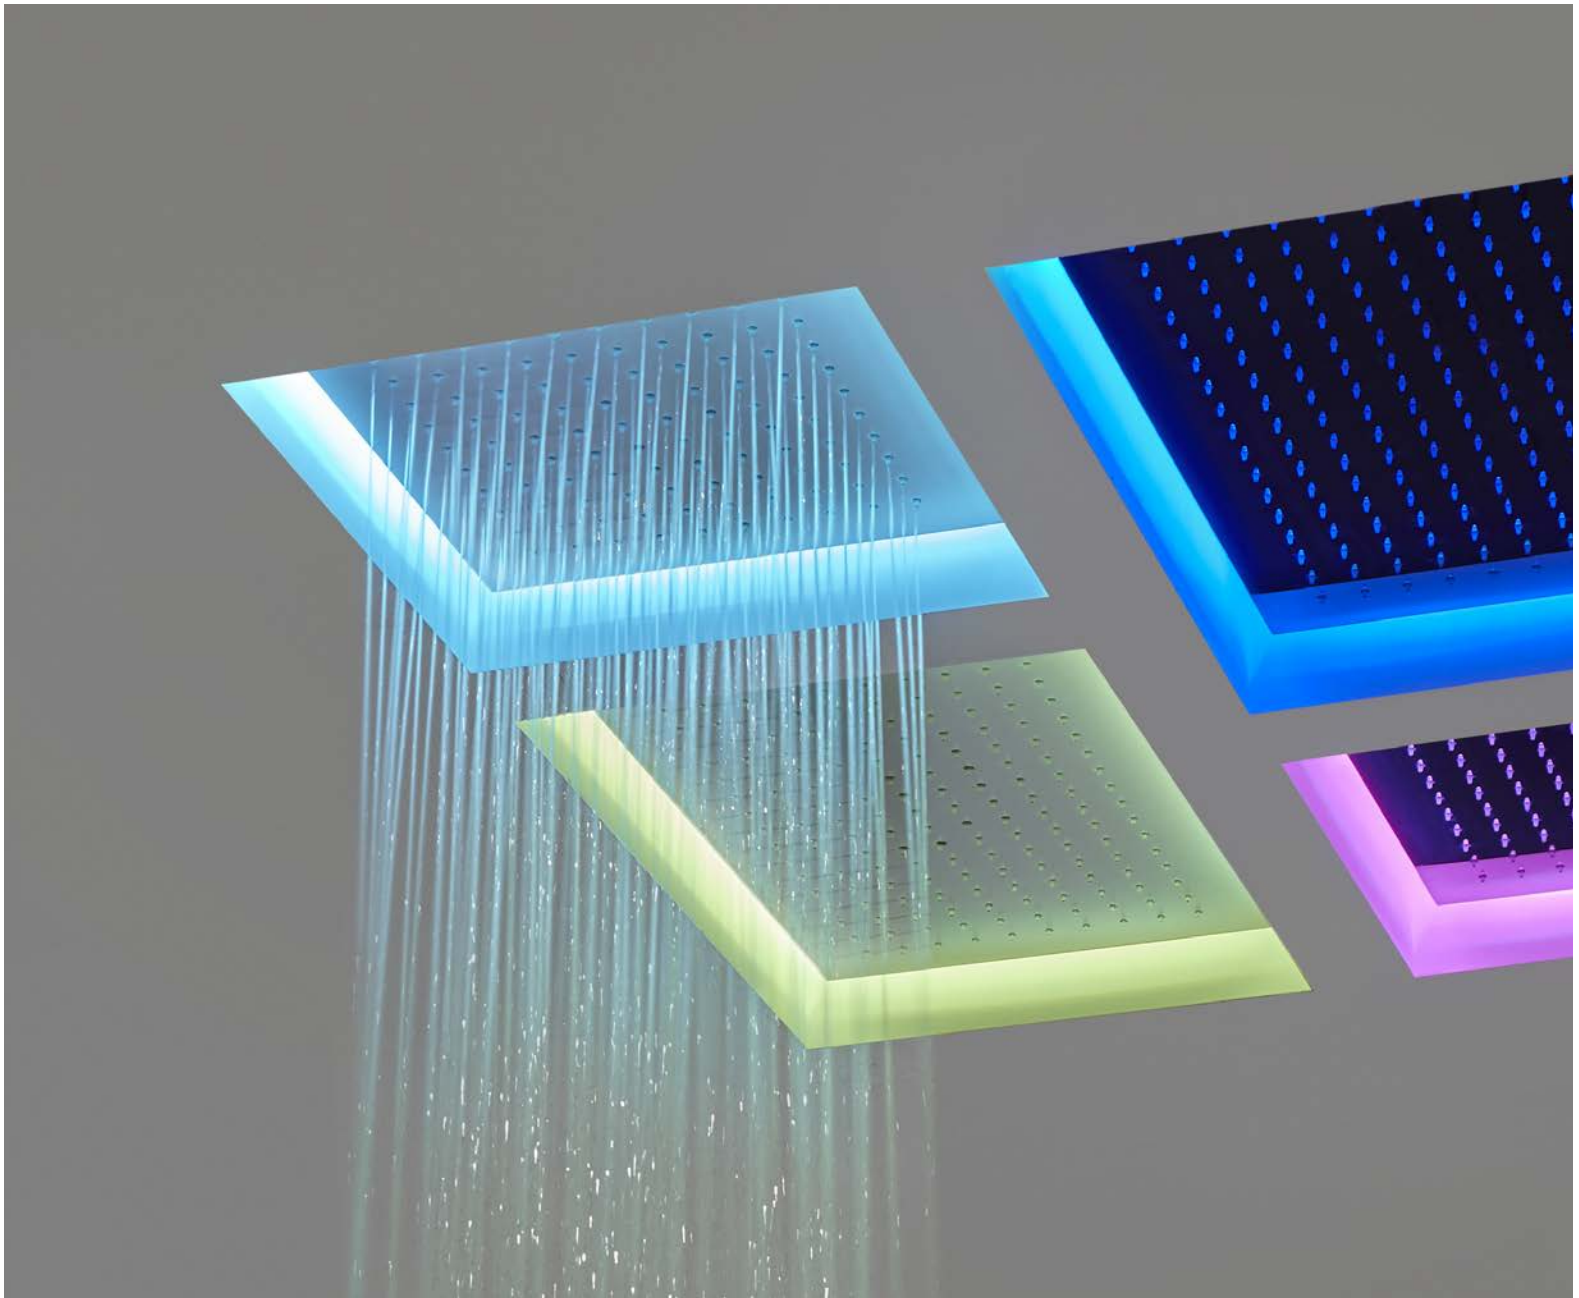

METEO is an encased showerhead available in a mirrored stainless steel or white finish which can have LED RGB lighting incorporated (chromotherapy) and includes a waterproof remote control. Square or rectangular shape, perimeter rain shower or center waterfall (only in the rectangular shape). METEO offers water and light, a source of life that gives dialogue to elements which allow extreme customization to relax.

All overhead showers with RGB LED lighting come with an IP66 waterproof remote control that can easily be used under the shower.

<i>h</i>	<i>p</i>	<i>l</i>	<i>art.</i>
11	35	52	METEO2C

Soffione ad incasso a soffitto in acciaio AISI 304 con doccia centrale e cascata, disponibile in diverse finiture, con possibile illuminazione a LED RGB comprensiva di telecomando waterproof.
N.B. Necessita di deviatore a due vie.

*Ceiling encased showerhead in stainless steel AISI 304 with central shower and waterfall, available in various finishes, with possible RGB LED lighting and waterproof remote.
P.S. Requires two way diverter.*

METEO1

Tutti i soffioni con illuminazione a LED RGB sono dotati di telecomando waterproof IP66 che può essere utilizzato comodamente sotto la doccia.

All overhead showers with RGB LED lighting come with an IP66 waterproof remote control that can easily be used under the shower.