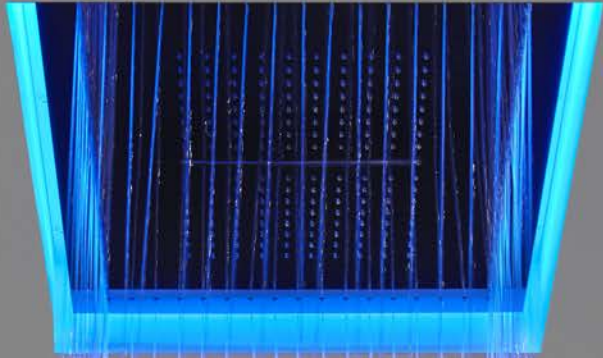

METEO is an encased showerhead available in a mirrored stainless steel or white finish which can have LED RGB lighting incorporated (chromotherapy) and includes a waterproof remote control. Square or rectangular shape, perimeter rain shower or center waterfall (only in the rectangular shape). METEO offers water and light, a source of life that gives dialogue to elements which allow extreme customization to relax.

A rainfall of water and lights, a regenerating force that comes to life from the source encased in the ceiling, a natural emotion and atmosphere that relaxes and engages all senses.

METEO3C

DOCCIA CENTRALE
CENTRAL SHOWER

CASCATA
WATERFALL

DOCCIA PERIMETRALE
PERIMETER SHOWER

CASCATA
WATERFALL

DOCCIA PERIMETRALE
PERIMETER SHOWER

DOCCIA CENTRALE
CENTRAL SHOWER

Tutti i soffioni con illuminazione a LED RGB sono dotati di telecomando waterproof IP66 che può essere utilizzato comodamente sotto la doccia.

All overhead showers with RGB LED lighting come with an IP66 waterproof remote control that can easily be used under the shower.

<i>h</i>	<i>p</i>	<i>l</i>	<i>art.</i>
11	52	100	METEO3C

Soffione ad incasso a soffitto in acciaio AISI 304 con doccia centrale e perimetrale, cascata e possibile illuminazione a LED RGB comprensiva di telecomando waterproof.