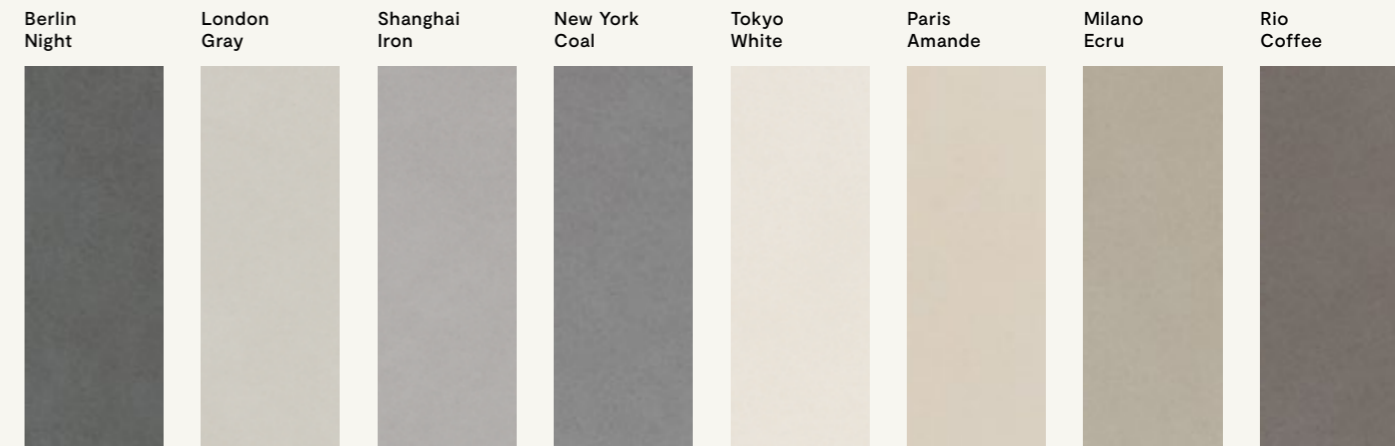

Gres tutta massa UGL
Full-body porcelain UGL
Grès Cérame pleine masse UGL
Vollgemischtes Durchgefärbtes Feinsteinzeug UGL

Stonalizzazione	Resistenza allo scivolamento	Fuga minima consigliata
Shading / Denuançage / Spielfarbig	Slip resistance / Résistance au glissement / Rutschfestigkeit	Minimum suggested joint Joint minimum conseillé Empfohlene Fugenbreite
ANSI A137.1	DIN 51130 R10	RECT 2 mm (INDOOR)
	B.C.R. - TORTUS $\mu > 0,40$	OUTDOOR 5-6 mm Approx (*)
	ANSI A326.3 DCOF ≥ 0.42	

(*) Decisione a cura della Direzione Lavori / Codici di Posa Nazionali
Decision by the Construction Manager / National Laying Standards
Décision établie par la Direction des Travaux / Codes de Pose Nationaux
Die Entscheidung wird von der Bauleitung / gemäß nationalen Vorschriften getroffen.

Metropolis.

Spessore / Thickness / Epaisseur / Stärke
10mm / 11mm (90x90 - 45x90)

gres porcellanato

PROTECT
ANTIBATTERICO - ANTIMICROBIAL

8 Colori / Colors / Couleurs / Farben