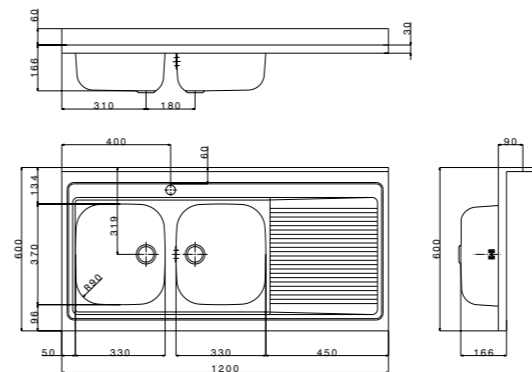

Its enormous surface (60 cm) can provide an outstanding performance: no other range has such a space available.

		finish/finitura	accessories	code <small>drainer right or left / gocciolatoio destro o sinistro</small>
	<p>size 800x600 mm</p> <p>drain hole 2"</p> <p>base  450 mm</p> <p>depth  166 mm</p> <p>support  30 mm</p> <p>finish/finitura  matt/prelucido</p>	 matt/prelucido	extra 1	<p>MI801RPC <i>(dx/right)</i></p> <p>MI801LPC <i>(sx/left)</i></p>
	<p>size 800x600 mm</p> <p>drain hole 2"</p> <p>base  800 mm</p> <p>depth  166 mm</p> <p>support  30 mm</p> <p>finish/finitura  matt/prelucido</p>	 matt/prelucido	extra 1	MI802PC
	<p>size 900x600 mm</p> <p>drain hole 2"</p> <p>base  900 mm</p> <p>depth  166 mm</p> <p>support  30 mm</p> <p>finish/finitura  matt/prelucido</p>	 matt/prelucido	extra 2	MI902PC

packed in boxes:
815 x 620 x 650 mm (5 pz) - 20,08Kg

packed in boxes:
815 x 620 x 650 mm (5 pz) - 25,08 Kg

packed in boxes:
915 x 620 x 650 mm (5 pz) - 22,59 Kg

mixers

AP8420CR

AP4070CR

accessories

TLVM33
Wood Chopping Board

TLVQ37
Wood Chopping Board

size 1200x600 mm
 drain hole 2"
 base  600 mm
 depth  166 mm
 support  30 mm
 finish/finitura  matt/prelucido

 matt/prelucido

accessories

extra **2**

code
 drain right or left /
 gocciolatoio destro o sinistro

MI1201RPC
 (dx/right)
MI1201LPC
 (sx/left)

 packed in boxes:
 1220 x 610 x 650 mm (5 pz) - 31,66 Kg

size 1200x600 mm
 drain hole 2"
 base  800 mm
 depth  166 mm
 support  30 mm
 finish/finitura  matt/prelucido