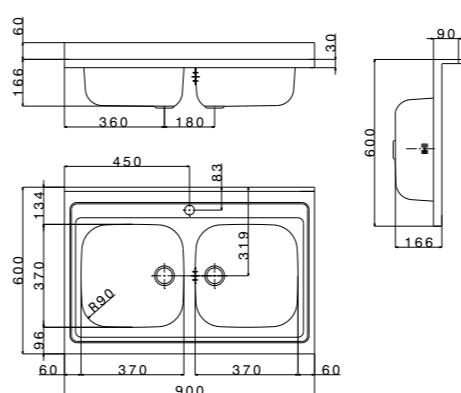

Its enormous surface (60 cm) can provide an outstanding performance: no other range has such a space available.

		finish/finitura	accessories	code <small>drainer right or left / gocciolatoio destro o sinistro</small>
	<p>size 800x600 mm</p> <p>drain hole 2"</p> <p>base  450 mm</p> <p>depth  166 mm</p> <p>support  30 mm</p> <p>finish/finitura  matt/prelucido</p>	 matt/prelucido	extra 1	<p>MI801RPC <i>(dx/right)</i></p> <p>MI801LPC <i>(sx/left)</i></p>
	<p>size 800x600 mm</p> <p>drain hole 2"</p> <p>base  800 mm</p> <p>depth  166 mm</p> <p>support  30 mm</p> <p>finish/finitura  matt/prelucido</p>	 matt/prelucido	extra 1	MI802PC
	<p>size 900x600 mm</p> <p>drain hole 2"</p> <p>base  900 mm</p> <p>depth  166 mm</p> <p>support  30 mm</p> <p>finish/finitura  matt/prelucido</p>	 matt/prelucido	extra 2	MI902PC

packed in boxes:
815 x 620 x 650 mm (5 pz) - 20,08Kg

packed in boxes:
815 x 620 x 650 mm (5 pz) - 25,08 Kg

packed in boxes:
915 x 620 x 650 mm (5 pz) - 22,59 Kg

mixers

AP8420CR

AP4070CR

accessories

TLVM33
Wood Chopping Board

TLVQ37
Wood Chopping Board

size 1200x600 mm
 drain hole 2"
 base  600 mm
 depth  166 mm
 support  30 mm
 finish/finitura  matt/prelucido

 matt/prelucido

accessories

extra **2**

code
 drain right or left /
 gocciolatoio destro o sinistro

MI1201RPC
 (dx/right)
MI1201LPC
 (sx/left)

 packed in boxes:
 1220 x 610 x 650 mm (5 pz) - 31,66 Kg

size 1200x600 mm
 drain hole 2"
 base  800 mm
 depth  166 mm
 support  30 mm
 finish/finitura  matt/prelucido