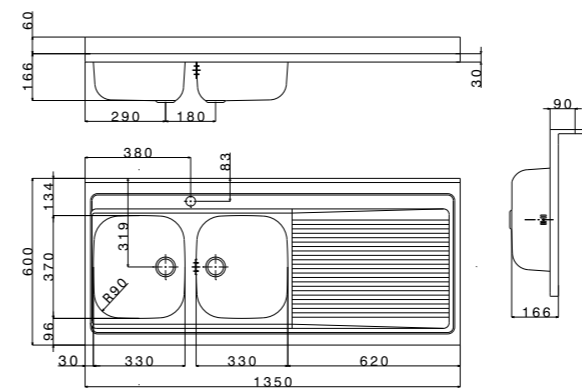

Its enormous surface (60 cm) can provide an outstanding performance: no other range has such a space available.

		finish/finitura	accessories	code <small>drainer right or left / gocciolatoio destro o sinistro</small>
	<p>size 800x600 mm</p> <p>drain hole 2"</p> <p>base  450 mm</p> <p>depth  166 mm</p> <p>support  30 mm</p> <p>finish/finitura  matt/prelucido</p>	 matt/prelucido	extra 1	<p>MI801RPC <i>(dx/right)</i></p> <p>MI801LPC <i>(sx/left)</i></p>
	<p>size 800x600 mm</p> <p>drain hole 2"</p> <p>base  800 mm</p> <p>depth  166 mm</p> <p>support  30 mm</p> <p>finish/finitura  matt/prelucido</p>	 matt/prelucido	extra 1	MI802PC
	<p>size 900x600 mm</p> <p>drain hole 2"</p> <p>base  900 mm</p> <p>depth  166 mm</p> <p>support  30 mm</p> <p>finish/finitura  matt/prelucido</p>	 matt/prelucido	extra 2	MI902PC

MI1201RPC
 (dx/right)
MI1201LPC
 (sx/left)

 packed in boxes:
 1220 x 610 x 650 mm (5 pz) - 31,66 Kg

size 1200x600 mm
 drain hole 2"
 base  800 mm
 depth  166 mm
 support  30 mm
 finish/finitura  matt/prelucido

 matt/prelucido

extra **1**

MI1202RPC
 (dx/right)
MI1202LPC
 (sx/left)

 packed in boxes:
 1225 x 620 x 650 mm (5 pz) - 33,64 Kg

size 1350x600 mm
 drain hole 2"
 base  800 mm
 depth  166 mm
 support  30 mm
 finish/finitura  matt/prelucido

 matt/prelucido

extra **1**

MI1352RPC
 (dx/right)
MI1352LPC
 (sx/left)

 packed in boxes:
 1225 x 620 x 650 mm (5 pz) - 36,5 kg

mixers

AP8420CR

AP4070CR

accessories