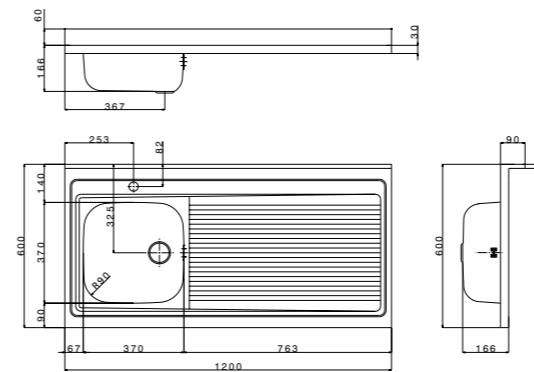

Its enormous surface (60 cm) can provide an outstanding performance: no other range has such a space available.

		finish/finitura	accessories	code <small>drainer right or left / gocciolatoio destro o sinistro</small>
	<p>size 800x600 mm</p> <p>drain hole 2"</p> <p>base  450 mm</p> <p>depth  166 mm</p> <p>support  30 mm</p> <p>finish/finitura  matt/prelucido</p>	 matt/prelucido	extra 1	<p>MI801RPC <i>(dx/right)</i></p> <p>MI801LPC <i>(sx/left)</i></p>
	<p>size 800x600 mm</p> <p>drain hole 2"</p> <p>base  800 mm</p> <p>depth  166 mm</p> <p>support  30 mm</p> <p>finish/finitura  matt/prelucido</p>	 matt/prelucido	extra 1	MI802PC
	<p>size 900x600 mm</p> <p>drain hole 2"</p> <p>base  900 mm</p> <p>depth  166 mm</p> <p>support  30 mm</p> <p>finish/finitura  matt/prelucido</p>	 matt/prelucido	extra 2	MI902PC

packed in boxes:
815 x 620 x 650 mm (5 pz) - 20,08Kg

packed in boxes:
815 x 620 x 650 mm (5 pz) - 25,08 Kg

packed in boxes:
915 x 620 x 650 mm (5 pz) - 22,59 Kg

mixers

AP8420CR

AP4070CR

accessories

TLVM33
Wood Chopping Board

TLVQ37
Wood Chopping Board

size 1200x600 mm
 drain hole 2"
 base  600 mm
 depth  166 mm
 support  30 mm
 finish/finitura  matt/prelucido

 matt/prelucido

accessories

extra **2**

code
 drain right or left /
 gocciolatoio destro o sinistro

MI1201RPC
 (dx/right)
MI1201LPC
 (sx/left)

 packed in boxes:
 1220 x 610 x 650 mm (5 pz) - 31,66 Kg

size 1200x600 mm
 drain hole 2"
 base  800 mm
 depth  166 mm
 support  30 mm
 finish/finitura  matt/prelucido