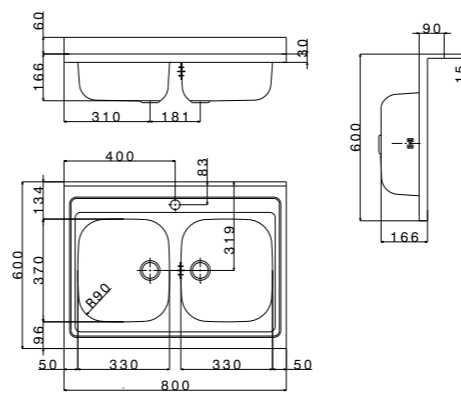

Its enormous surface (60 cm) can provide an outstanding performance: no other range has such a space available.

		finish/finitura	accessories	code <small>drainer right or left / gocciolatoio destro o sinistro</small>
	<p>size 800x600 mm</p> <p>drain hole 2"</p> <p>base  450 mm</p> <p>depth  166 mm</p> <p>support  30 mm</p> <p>finish/finitura  matt/prelucido</p>	 matt/prelucido	extra 1	<p>MI801RPC <i>(dx/right)</i></p> <p>MI801LPC <i>(sx/left)</i></p>
	<p>size 800x600 mm</p> <p>drain hole 2"</p> <p>base  800 mm</p> <p>depth  166 mm</p> <p>support  30 mm</p> <p>finish/finitura  matt/prelucido</p>	 matt/prelucido	extra 1	MI802PC
	<p>size 900x600 mm</p> <p>drain hole 2"</p> <p>base  900 mm</p> <p>depth  166 mm</p> <p>support  30 mm</p> <p>finish/finitura  matt/prelucido</p>	 matt/prelucido	extra 2	MI902PC

packed in boxes:
815 x 620 x 650 mm (5 pz) - 20,08Kg

packed in boxes:
815 x 620 x 650 mm (5 pz) - 25,08 Kg

packed in boxes:
915 x 620 x 650 mm (5 pz) - 22,59 Kg

mixers

AP8420CR

AP4070CR

accessories

TLVM33
Wood Chopping Board

TLVQ37
Wood Chopping Board

size 1200x600 mm
 drain hole 2"
 base  600 mm
 depth  166 mm
 support  30 mm
 finish/finitura  matt/prelucido

 matt/prelucido

accessories

extra **2**

code
 drain right or left /
 gocciolatoio destro o sinistro

MI1201RPC
 (dx/right)
MI1201LPC
 (sx/left)

 packed in boxes:
 1220 x 610 x 650 mm (5 pz) - 31,66 Kg

size 1200x600 mm
 drain hole 2"
 base  800 mm
 depth  166 mm
 support  30 mm
 finish/finitura  matt/prelucido