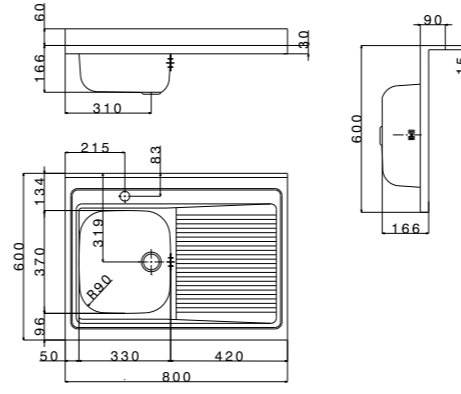

Its enormous surface (60 cm) can provide an outstanding performance: no other range has such a space available.

		finish/finitura	accessories	code <small>drainer right or left / gocciolatoio destro o sinistro</small>
	<p>size 800x600 mm</p> <p>drain hole 2"</p> <p>base  450 mm</p> <p>depth  166 mm</p> <p>support  30 mm</p> <p>finish/finitura  matt/prelucido</p>	 matt/prelucido	extra 1	<p>MI801RPC <i>(dx/right)</i></p> <p>MI801LPC <i>(sx/left)</i></p>
	<p>size 800x600 mm</p> <p>drain hole 2"</p> <p>base  800 mm</p> <p>depth  166 mm</p> <p>support  30 mm</p> <p>finish/finitura  matt/prelucido</p>	 matt/prelucido	extra 1	MI802PC
	<p>size 900x600 mm</p> <p>drain hole 2"</p> <p>base  900 mm</p> <p>depth  166 mm</p> <p>support  30 mm</p> <p>finish/finitura  matt/prelucido</p>	 matt/prelucido	extra 2	MI902PC

packed in boxes:
815 x 620 x 650 mm (5 pz) - 20,08Kg

packed in boxes:
815 x 620 x 650 mm (5 pz) - 25,08 Kg

packed in boxes:
915 x 620 x 650 mm (5 pz) - 22,59 Kg

mixers

AP8420CR

AP4070CR

accessories

TLVM33
Wood Chopping Board

TLVQ37
Wood Chopping Board

size 1200x600 mm
 drain hole 2"
 base  600 mm
 depth  166 mm
 support  30 mm
 finish/finitura  matt/prelucido

 matt/prelucido

accessories

extra **2**

code
 drain right or left /
 gocciolatoio destro o sinistro

MI1201RPC
 (dx/right)
MI1201LPC
 (sx/left)

 packed in boxes:
 1220 x 610 x 650 mm (5 pz) - 31,66 Kg

size 1200x600 mm
 drain hole 2"
 base  800 mm
 depth  166 mm
 support  30 mm
 finish/finitura  matt/prelucido