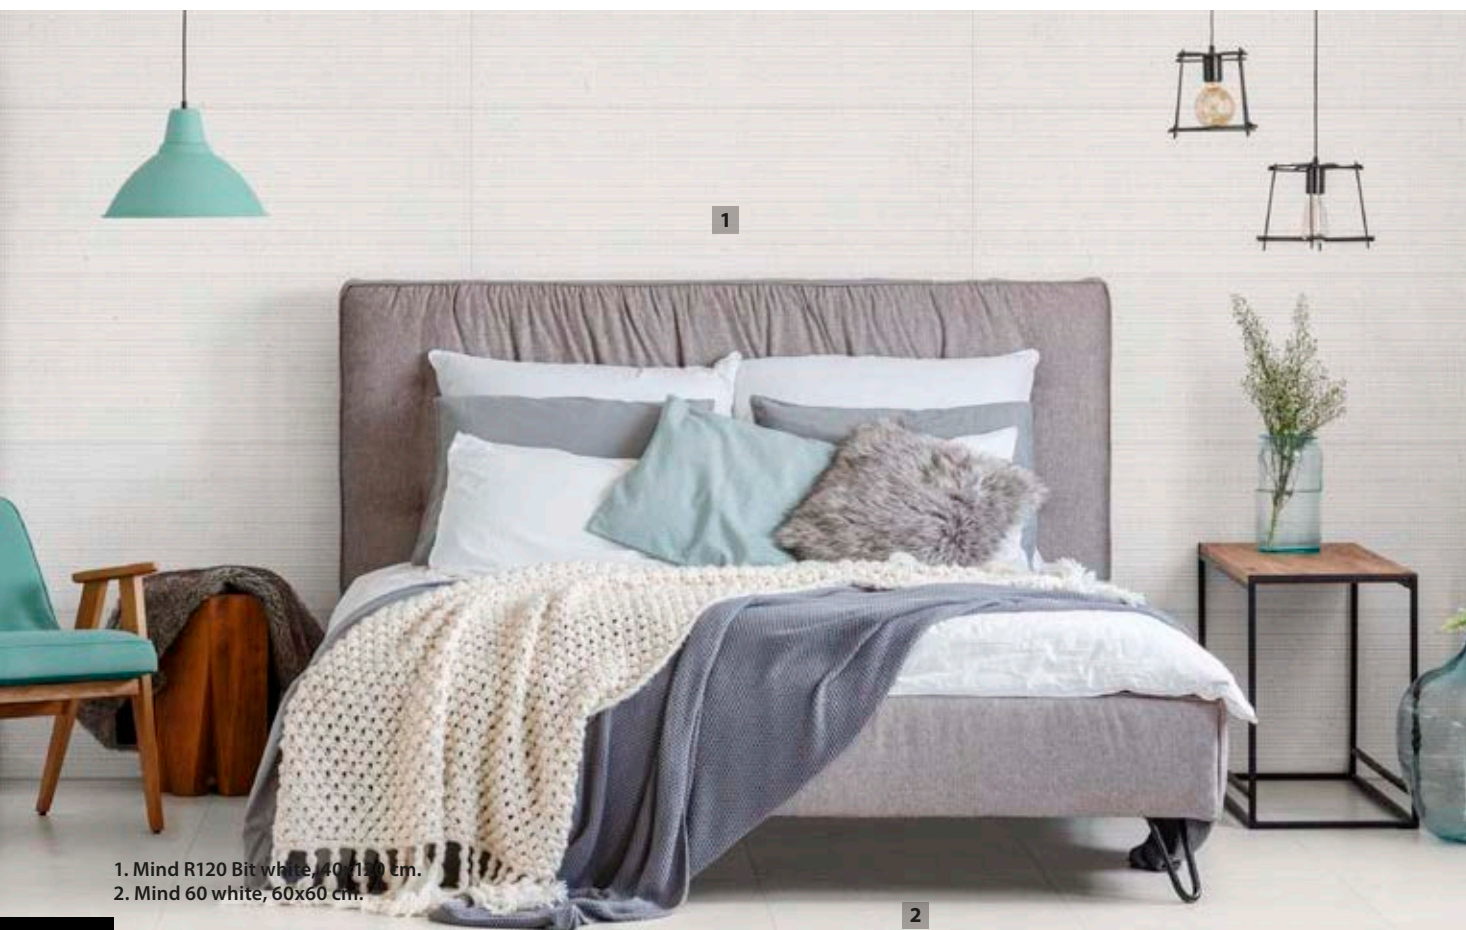

1

2

1. Mind R120 Bit white, 40x120 cm.
2. Mind 60 white, 60x60 cm.