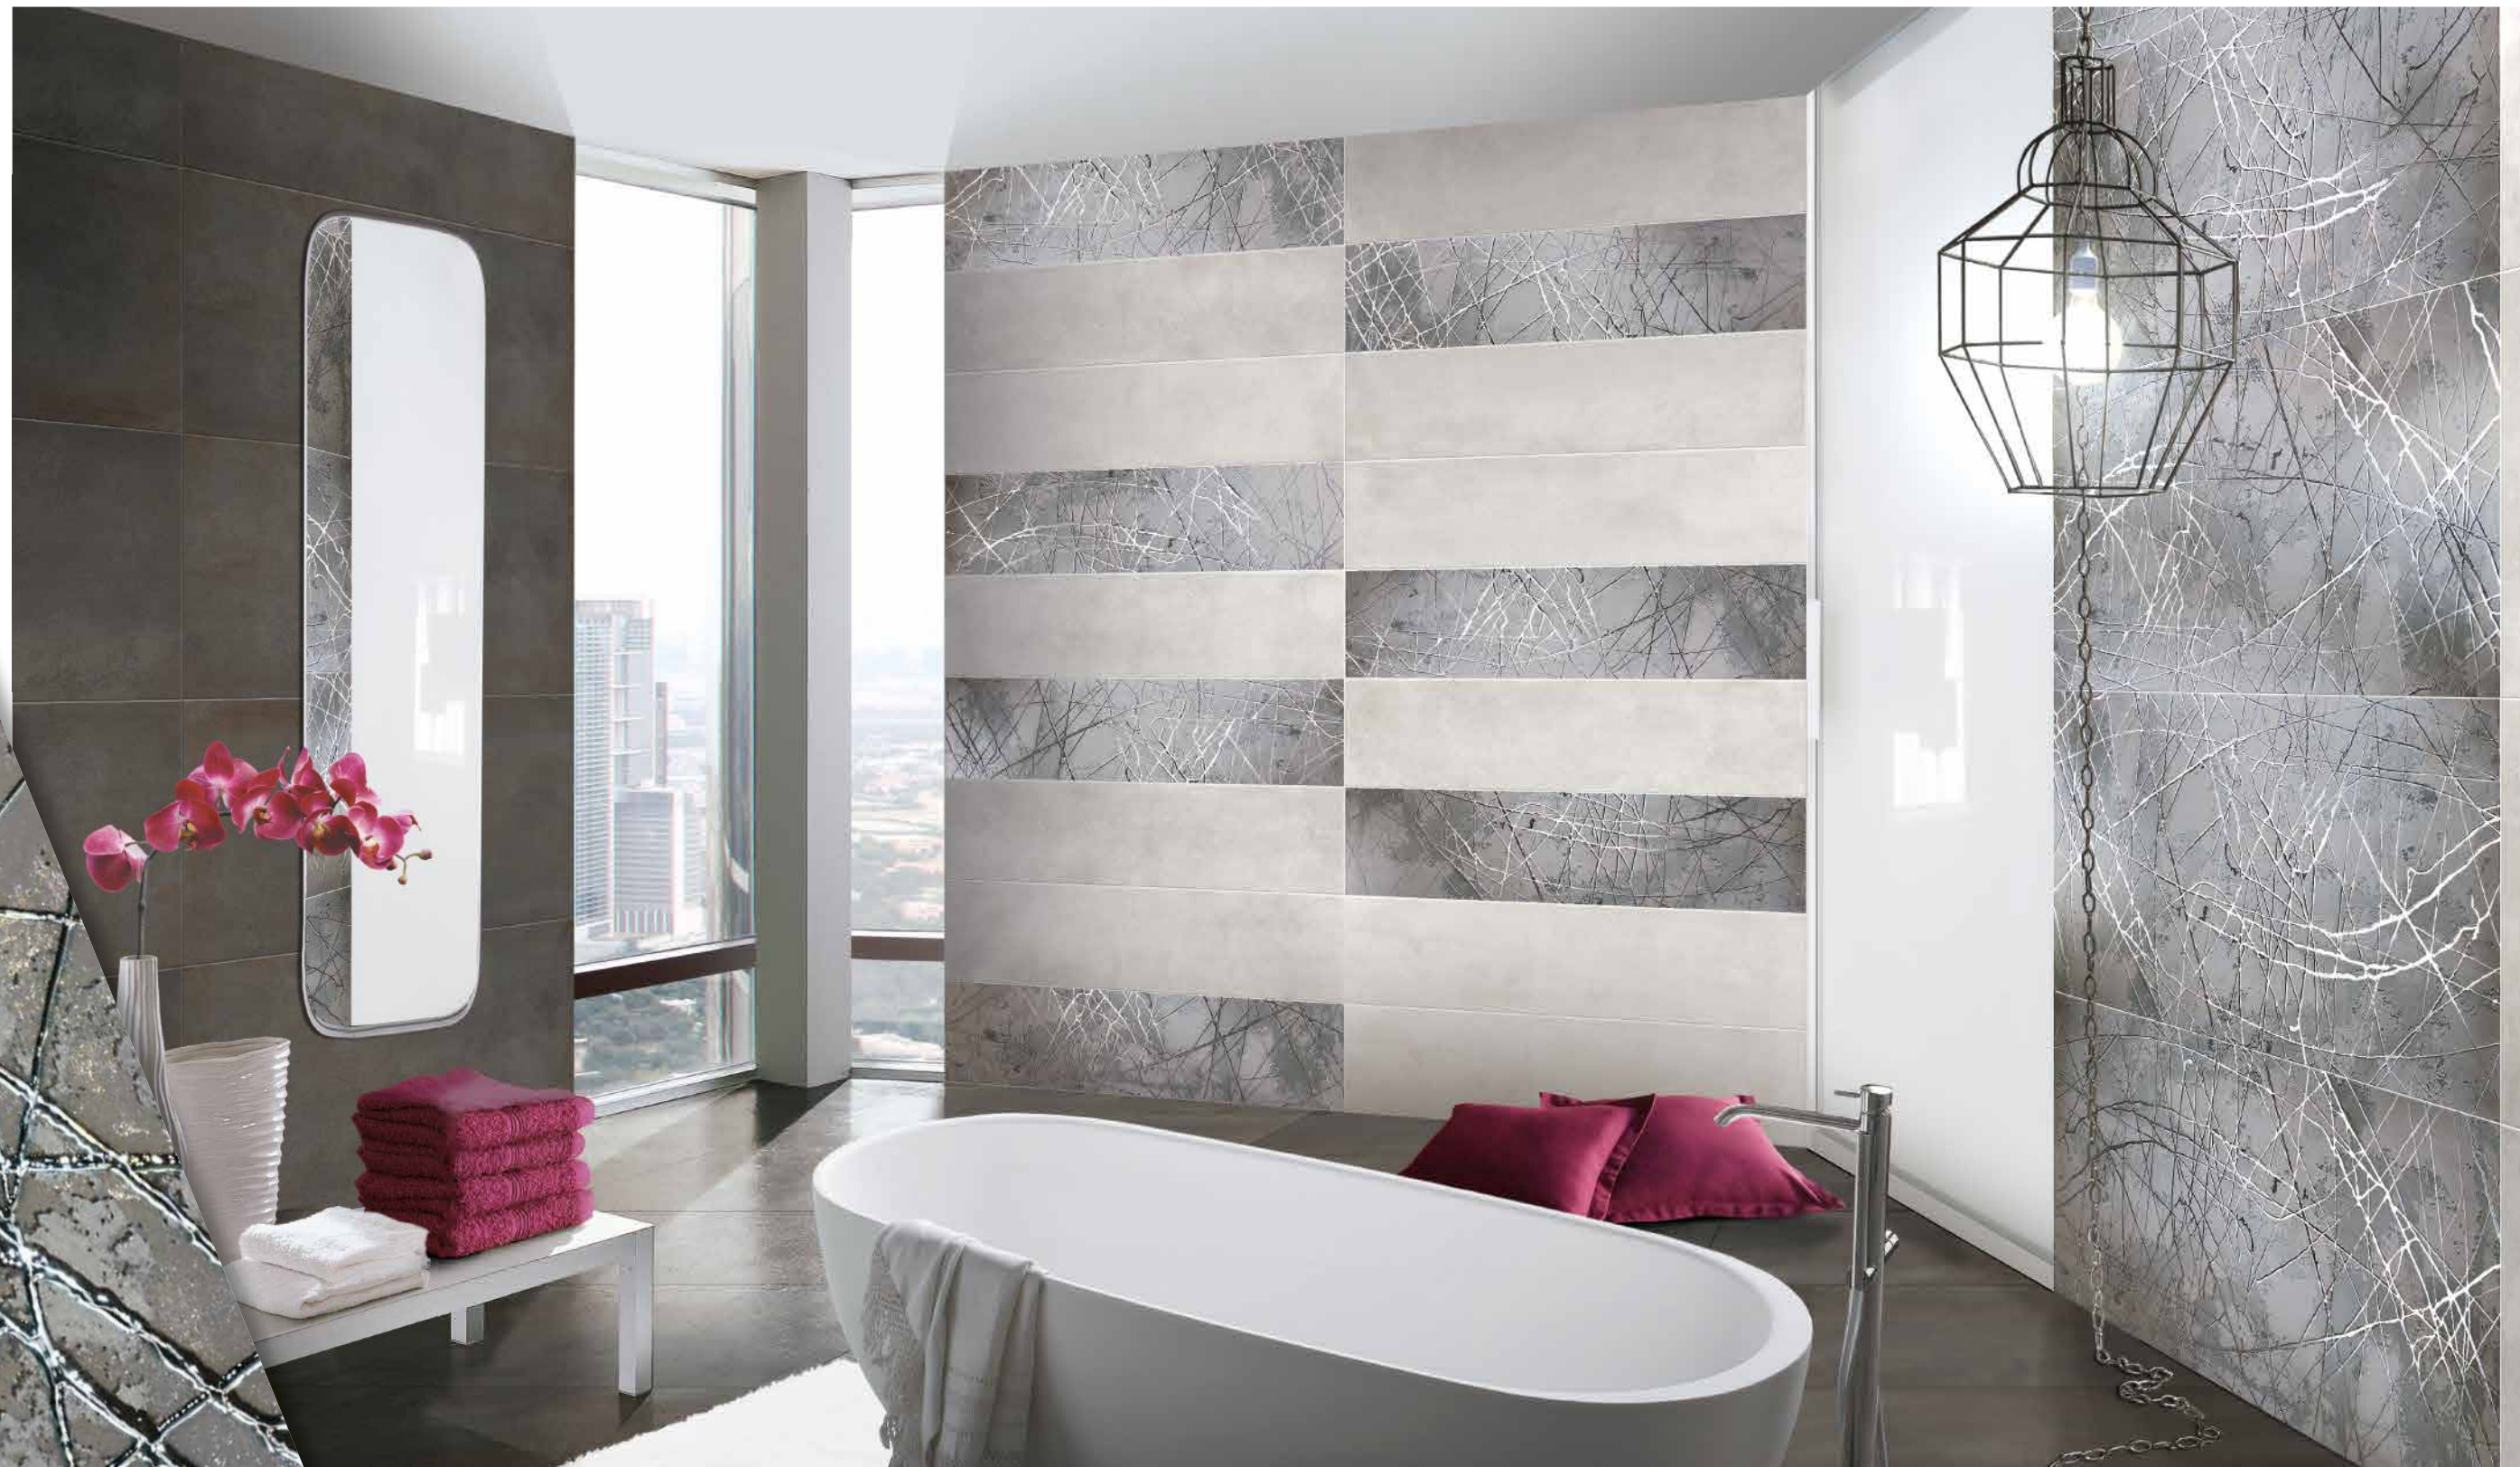

MINERAL

BRIGHT 60x120 - 30x120

Silver

Parete sinistra - Left wall: Mineral Iron 60x120
Pavimento - Floor: Mineral Iron 60x120
Parete destra - Right wall: Mineral White 60x120 - Dec. Bright Silver 60x120
Parete centrale - Center wall: Mineral White 30x120 - Dec. Bright Silver 30x120