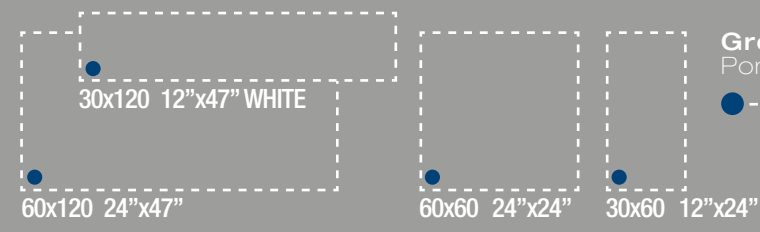

Gres porcellanato
Porcelain stoneware
●----- naturale rettificato
natural rectified

MINERAL