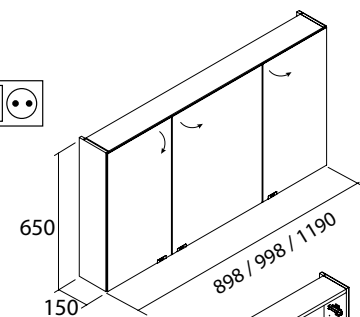

ALLIANCE

23409 | 424 £

Cabinet ALLIANCE 700
2 soft close double mirror doors with switch and plug
698 x 650 x 150 mm

24591 | 430 £

23410 | 447 £

24592 | 519 £

23665 | 557 £

24593 | 612 £

ALLIANCE

83153 | 514 £

83154 | 565 £