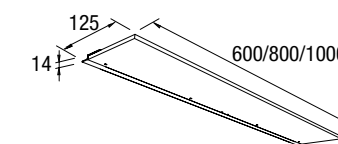

LED LIGHT

Light BOREAL 500
white LED light (8 W) IP 44 (568lm) (5700 K) multihook fastening
84123 | 92 £