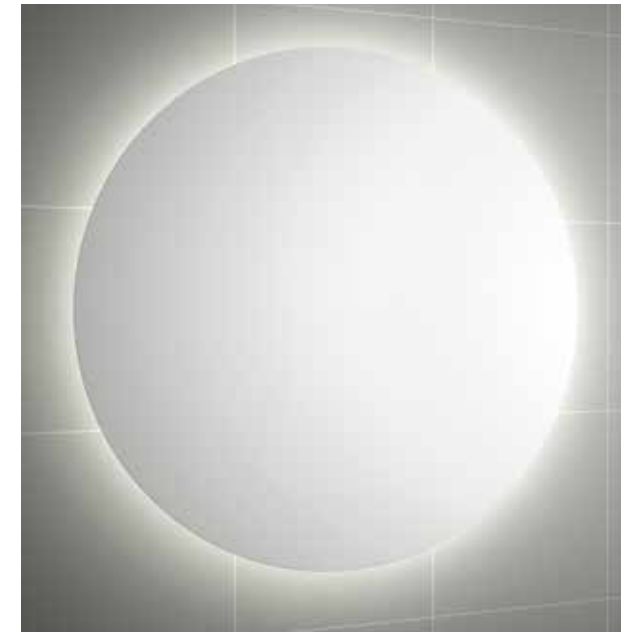

## MIRRORS, LIGHTS AND CABINETS

**5 mm GLASS MIRROR WITH LED LIGHT**

**Mirror APOLO**  
horizontal with shelf with LED light (10 W) IP 44  
800 x 700 x 110 mm / 1000 x 700 x 110 mm

	800		1000	
	COD.	£	COD.	£
<span style="display:inline-block; width:10px; height:10px; background-color:white; border:1px solid black;"></span> MATT WHITE	87858	399	87859	449
<span style="display:inline-block; width:10px; height:10px; background-color:black; border:1px solid black;"></span> MATT BLACK	87860	399	87861	449
<span style="display:inline-block; width:10px; height:10px; background-color:gold; border:1px solid black;"></span> MATT GOLD	87856	399	87857	449

**Mirror MOON 800**  
round with light (4,8 W) IP44  
Ø 800 mm  
83963 | 344 £

**Mirror MOON 1000**  
round with light (4,8 W) IP44  
Ø 1000 mm  
83964 | 429 £

**Mirror OLIMPIA 920**  
vertical with LED light (20 W) IP44  
920 x 520 x 30 mm