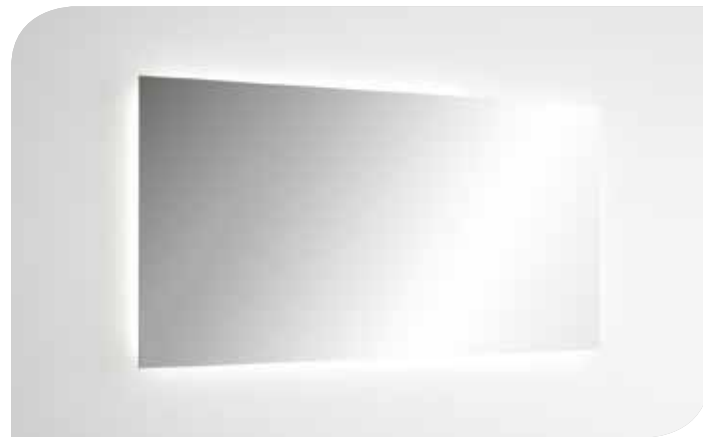

5 mm GLASS MIRROR WITH LED LIGHT

Mirror REFLEKO 800
horizontal vertical LED light (13,44 W) IP 44
800 x 600 mm

20740 | 354 £

Mirror REFLEKO 1200
horizontal vertical LED light (17,28 W) IP 44
1200 x 600 mm

20742 | 451 £

Mirror REFLEKO 1000
horizontal vertical LED light (15,36 W) IP 44
1000 x 600 mm

20741 | 391 £