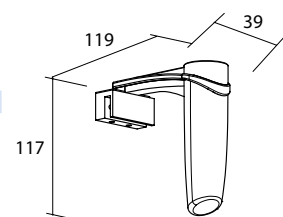

Light ALLIANCE 600
LED light (6 W)
23411 | 204 £

Light ALLIANCE 800
LED light (10 W)
23412 | 242 £