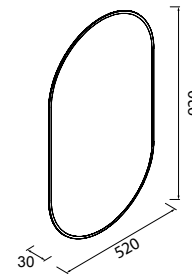

5 mm GLASS MIRROR WITH LED LIGHT

	800		1000	
	COD.	£	COD.	£
 MATT WHITE	87858	399	87859	449
 MATT BLACK	87860	399	87861	449
 MATT GOLD	87856	399	87857	449

- WHITE COTTON
- MACCHIATTO
- BLUE FOG
- ROYAL GREEN
- NIGHT BLUE

COD.	£
87862	329
87863	329
87864	329
87865	329
87866	329

Mirror ROUND 800
circular with sandblasted band, LED light (4,6 W) IP 44
Ø 800 mm
24547 | 387 £