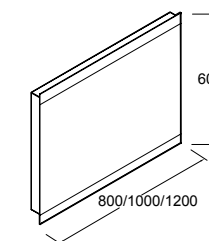

5 mm GLASS MIRROR WITH LED LIGHT

Mirror CANDEM 800
horizontal vertical with LED light (9,6 W) IP 44
800 x 600 mm
23405 | 394 £

Mirror CANDEM 1000
horizontal vertical with LED light (9,6 W) IP 44
1000 x 600 mm
23406 | 452 £

Mirror CANDEM 1200
horizontal vertical with LED light (9,6 W) IP 44
1200 x 600 mm
23407 | 509 £

Mirror ROMA 800
horizontal vertical with white frame, LED light (15W) IP44
600 x 800 mm
19089 | 287 £

Mirror ROMA 1000
horizontal vertical with white frame, LED light (15W) IP 44
1000 x 600 mm
23209 | 343 £

Mirror ROMA 1200
horizontal vertical with white frame, LED light (15W) IP 44
1200 x 600 mm
23210 | 398 £

Mirror ORGANIC 600
horizontal vertical with LED light (11 W.) IP44
600 x 800 mm
26775 | 347 £

Mirror ORGANIC 800
horizontal vertical with LED light (15 W.) IP44
800 x 1000 mm
26776 | 379 £

Mirror UP&DOWN 800
horizontal with LED light (9,6 / 4,8 W) IP 44
800 x 600 mm
21736 | 341 £

Mirror UP&DOWN 1000
horizontal with LED light (9,6 / 4,8 W) IP 44
1000 x 600 mm
21737 | 434 £

Mirror UP&DOWN 1200
horizontal with LED light (9,6 / 4,8 W) IP 44
1200 x 600 mm
21738 | 467 £