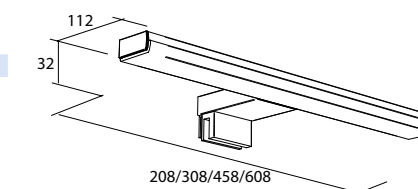

Light PANDORA 208
gloss chrome LED light (5 W) IP 44 multihook fastening
208 x 112 x 32 mm
24548 | 51 £

Light PANDORA 608
gloss chrome LED light (1x12 W) IP 44 multihook fastening
608 x 112 x 15 mm
23535 | 99 £

Light PANDORA 800
gloss chrome LED light (1x12 W) IP 44 multihook fastening
808 x 114 x 32 mm
23536 | 132 £

Light PANDORA 308
gloss chrome LED light (8 W) IP 44 multihook fastening
308 x 96 x 32 mm
21735 | 61 £

Light PANDORA 458
gloss chrome LED light (1x10 W) IP 44 multihook fastening
458 x 112 x 15 mm
23534 | 77 £

Light PANDORA 1008
gloss chrome LED light (15 W) IP 44 multihook fastening
1008 x 112 x 32 mm
24549 | 156 £