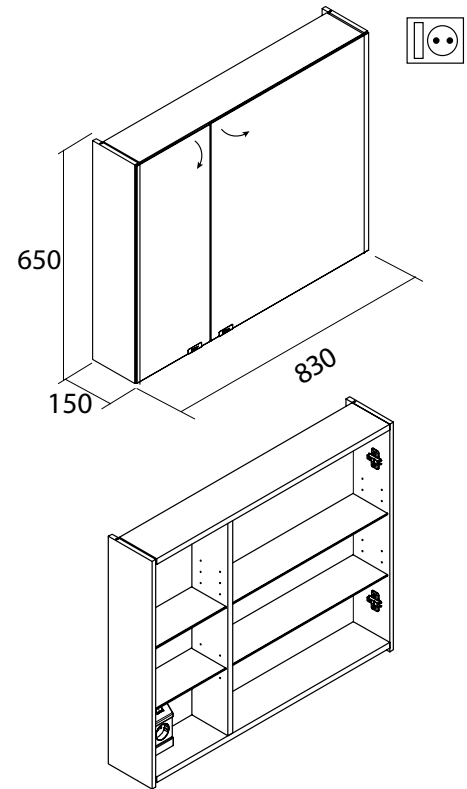

ALLIANCE

ALLIANCE

Cabinet ALLIANCE 1000
3 soft close double mirror doors with switch and plug and LED side light, IP44 (21,5W)
1030 x 650 x 150 mm
83165 | 720 £

CABINET ALLIANCE 630

	COD.	£
GLOSS WHITE	83167	514
GLOSS GREY	83168	514
GLOSS TAUPE	83169	514
NATURAL	83172	514
BAY PINE	83177	514
SBIANCATO	83173	514
ALSACIA	83174	514

Special order, 15 working days