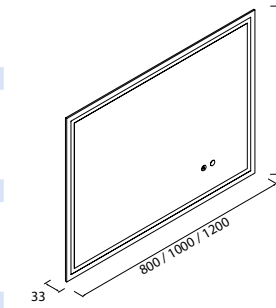

Mirror BLACK STREAM 700
vertical with metal frame, rotating
700 x 900 mm

83915 | 489 £

Mirror BLACK STREAM 500
vertical with metal frame, rotating
500 x 1000 mm

83916 | 429 £