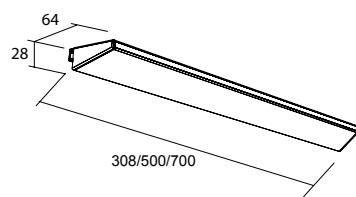

Light ESTORIL 500
led light (6 W) IP 44, frame/wall attachment
500 x 76 x 79 mm
20728 | 128 £