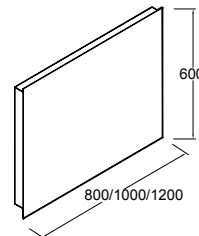

Mirror TRIPTYCH
2 folding sides
800 x 650 x 19 mm

17014 | 156 £