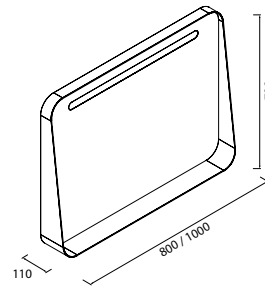

## MIRRORS, LIGHTS AND CABINETS

**5 mm GLASS MIRROR WITH LED LIGHT**

**Mirror APOLO**  
horizontal with shelf with LED light (10 W) IP 44  
800 x 700 x 110 mm / 1000 x 700 x 110 mm

	800		1000	
	COD.	£	COD.	£
<span style="display:inline-block; width:10px; height:10px; background-color:white; border:1px solid black;"></span> MATT WHITE	87858	399	87859	449
<span style="display:inline-block; width:10px; height:10px; background-color:black; border:1px solid black;"></span> MATT BLACK	87860	399	87861	449
<span style="display:inline-block; width:10px; height:10px; background-color:gold; border:1px solid black;"></span> MATT GOLD	87856	399	87857	449

**Mirror MOON 800**  
round with light (4,8 W) IP44  
Ø 800 mm  
83963 | 344 £

**Mirror MOON 1000**  
round with light (4,8 W) IP44  
Ø 1000 mm  
83964 | 429 £

**Mirror OLIMPIA 920**  
vertical with LED light (20 W) IP44  
920 x 520 x 30 mm