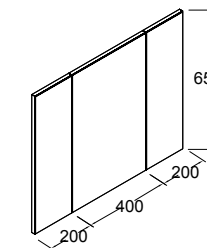

## MIRRORS, LIGHTS AND CABINETS

**5 mm GLASS MIRROR WITH LED LIGHT**

**Mirror APOLO**  
horizontal with shelf with LED light (10 W) IP 44  
800 x 700 x 110 mm / 1000 x 700 x 110 mm

	800		1000	
	COD.	£	COD.	£
<span style="display:inline-block; width:10px; height:10px; background-color:white; border:1px solid black;"></span> MATT WHITE	87858	399	87859	449
<span style="display:inline-block; width:10px; height:10px; background-color:black; border:1px solid black;"></span> MATT BLACK	87860	399	87861	449
<span style="display:inline-block; width:10px; height:10px; background-color:gold; border:1px solid black;"></span> MATT GOLD	87856	399	87857	449

## 5 mm GLASS MIRROR WITH LED LIGHT

**Mirror REFLEKO 800**  
horizontal vertical LED light (13,44 W) IP 44  
800 x 600 mm

20740 | 354 £

**Mirror REFLEKO 1200**  
horizontal vertical LED light (17,28 W) IP 44  
1200 x 600 mm

20742 | 451 £

**Mirror REFLEKO 1000**  
horizontal vertical LED light (15,36 W) IP 44  
1000 x 600 mm

20741 | 391 £

**Mirror TRIPTYCH**  
2 folding sides  
800 x 650 x 19 mm

17014 | 156 £

## 5 mm GLASS MIRROR

**Mirror GALIA 550**  
horizontal vertical with transparent frame  
550 x 660 mm

16944 | 72 £

**Mirror GALIA 600**  
horizontal vertical with transparent frame  
600 x 800 mm

16087 | 78 £