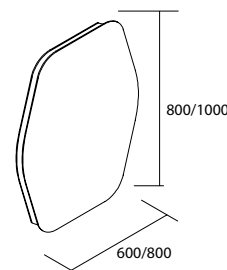

## MIRRORS, LIGHTS AND CABINETS

**5 mm GLASS MIRROR WITH LED LIGHT**

**Mirror APOLO**  
horizontal with shelf with LED light (10 W) IP 44  
800 x 700 x 110 mm / 1000 x 700 x 110 mm

	800		1000	
	COD.	£	COD.	£
<span style="display:inline-block; width:10px; height:10px; background-color:white; border:1px solid black;"></span> MATT WHITE	87858	399	87859	449
<span style="display:inline-block; width:10px; height:10px; background-color:black; border:1px solid black;"></span> MATT BLACK	87860	399	87861	449
<span style="display:inline-block; width:10px; height:10px; background-color:gold; border:1px solid black;"></span> MATT GOLD	87856	399	87857	449

**Mirror ROMA 800**  
horizontal vertical with white frame, LED light (15W) IP44  
600 x 800 mm  
19089 | 287 £

**Mirror ROMA 1000**  
horizontal vertical with white frame, LED light (15W) IP 44  
1000 x 600 mm  
23209 | 343 £

**Mirror ROMA 1200**  
horizontal vertical with white frame, LED light (15W) IP 44  
1200 x 600 mm  
23210 | 398 £

**Mirror ORGANIC 600**  
horizontal vertical with LED light (11 W.) IP44  
600 x 800 mm  
26775 | 347 £

**Mirror ORGANIC 800**  
horizontal vertical with LED light (15 W.) IP44  
800 x 1000 mm  
26776 | 379 £

**Mirror UP&DOWN 800**  
horizontal with LED light (9,6 / 4,8 W) IP 44  
800 x 600 mm  
21736 | 341 £