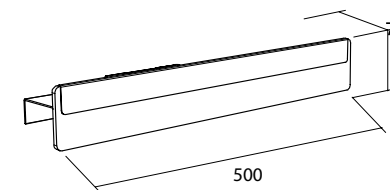

Light NAYRA 493
LED light matt white (8 W) IP44 multihook fastening
493 x 155 x 7 mm
21741 | 123 £