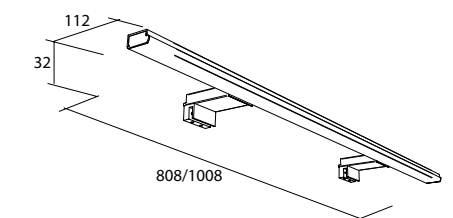

Light PANDORA 208
gloss chrome LED light (5 W) IP 44 multihook fastening
208 x 112 x 32 mm
24548 | 51 £

Light PANDORA 608
gloss chrome LED light (1x12 W) IP 44 multihook fastening
608 x 112 x 15 mm
23535 | 99 £

Light PANDORA 800
gloss chrome LED light (1x12 W) IP 44 multihook fastening
808 x 114 x 32 mm
23536 | 132 £

Light PANDORA 308
gloss chrome LED light (8 W) IP 44 multihook fastening
308 x 96 x 32 mm
21735 | 61 £

Light PANDORA 458
gloss chrome LED light (1x10 W) IP 44 multihook fastening
458 x 112 x 15 mm
23534 | 77 £

Light PANDORA 1008
gloss chrome LED light (15 W) IP 44 multihook fastening
1008 x 112 x 32 mm
24549 | 156 £