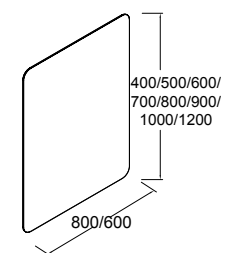

## MIRRORS, LIGHTS AND CABINETS

**5 mm GLASS MIRROR WITH LED LIGHT**

**Mirror APOLO**  
horizontal with shelf with LED light (10 W) IP 44  
800 x 700 x 110 mm / 1000 x 700 x 110 mm

	800		1000	
	COD.	£	COD.	£
<span style="display:inline-block; width:10px; height:10px; background-color:white; border:1px solid black;"></span> MATT WHITE	87858	399	87859	449
<span style="display:inline-block; width:10px; height:10px; background-color:black; border:1px solid black;"></span> MATT BLACK	87860	399	87861	449
<span style="display:inline-block; width:10px; height:10px; background-color:gold; border:1px solid black;"></span> MATT GOLD	87856	399	87857	449

**Mirror ROTA 800**  
horizontal vertical  
800 x 800 mm

20732 | 104 £

**Mirror ROTA 900**  
horizontal vertical  
900 x 800 mm

20733 | 111 £

**Mirror ROTA 1000**  
horizontal vertical  
1000 x 800 mm

20734 | 117 £

**Mirror ROTA 1200**  
horizontal  
1200 x 600 mm

20735 | 139 £

**GLASS MIRROR**

With the Beauty Magnetic Magnifying Mirror Kit you can add a portable magnifying mirror to any mirror of our collection

**Mirror BEAUTY**  
Magnifying, mobile  
Ø140 mm  
26777 | 69 £