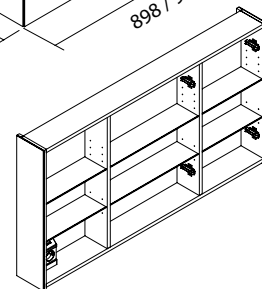

ALLIANCE

23409 | 424 £

Cabinet ALLIANCE 700
2 soft close double mirror doors with switch and plug
698 x 650 x 150 mm

24591 | 430 £

23410 | 447 £

24592 | 519 £

23665 | 557 £

24593 | 612 £

ALLIANCE

83153 | 514 £

83154 | 565 £