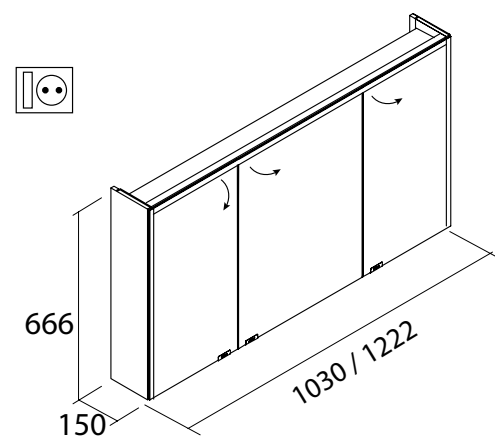

CABINET ALLIANCE 1030