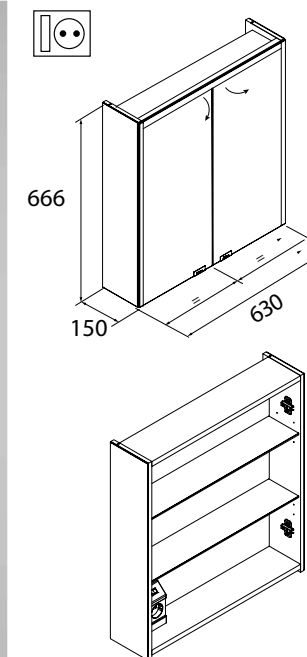

CABINET ALLIANCE 630

	COD.	£
GLOSS WHITE	83167	514
GLOSS GREY	83168	514
GLOSS TAUPE	83169	514
NATURAL	83172	514
BAY PINE	83177	514
SBIANCATO	83173	514
ALSACIA	83174	514

Special order, 15 working days