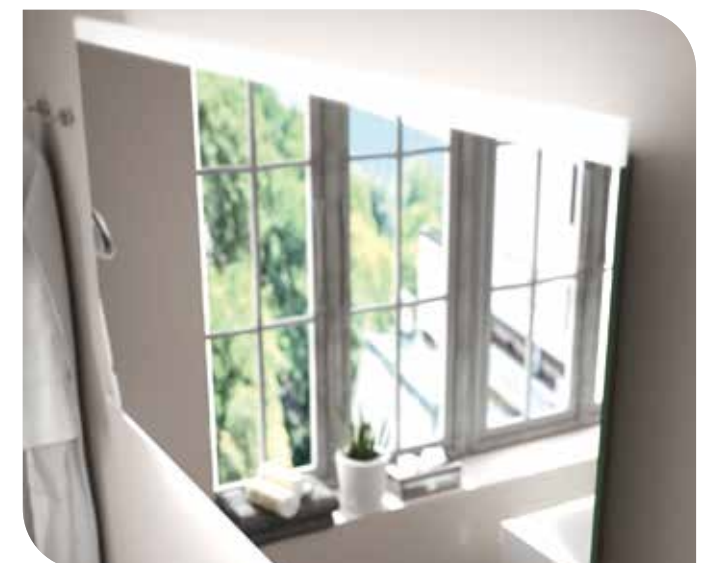

5 mm GLASS MIRROR WITH LED LIGHT

Mirror CANDEM 800
horizontal vertical with LED light (9,6 W) IP 44
800 x 600 mm
23405 | 394 £

Mirror CANDEM 1000
horizontal vertical with LED light (9,6 W) IP 44
1000 x 600 mm
23406 | 452 £

Mirror CANDEM 1200
horizontal vertical with LED light (9,6 W) IP 44
1200 x 600 mm
23407 | 509 £

Mirror ROMA 800
horizontal vertical with white frame, LED light (15W) IP44
600 x 800 mm
19089 | 287 £

Mirror ROMA 1000
horizontal vertical with white frame, LED light (15W) IP 44
1000 x 600 mm
23209 | 343 £

Mirror ROMA 1200
horizontal vertical with white frame, LED light (15W) IP 44
1200 x 600 mm
23210 | 398 £

Mirror ORGANIC 600
horizontal vertical with LED light (11 W.) IP44
600 x 800 mm
26775 | 347 £

Mirror ORGANIC 800
horizontal vertical with LED light (15 W.) IP44
800 x 1000 mm
26776 | 379 £

Mirror UP&DOWN 800
horizontal with LED light (9,6 / 4,8 W) IP 44
800 x 600 mm
21736 | 341 £

Mirror UP&DOWN 1000
horizontal with LED light (9,6 / 4,8 W) IP 44
1000 x 600 mm
21737 | 434 £

Mirror UP&DOWN 1200
horizontal with LED light (9,6 / 4,8 W) IP 44
1200 x 600 mm
21738 | 467 £