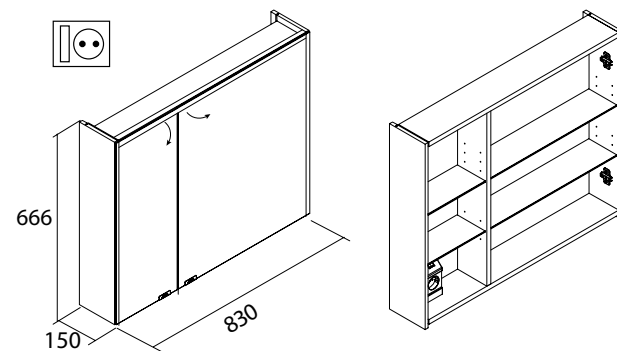

ALLIANCE

CABINET ALLIANCE 830

	COD.	£
GLOSS WHITE	83178	617
GLOSS GREY	83179	617
GLOSS TAUPE	83180	617
NATURAL	83181	617
BAY PINE	83184	617
SBIANCATO	83182	617
ALSACIA	83183	617

Special order, 15 working days