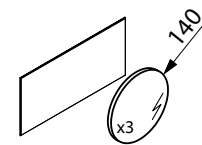

**Mirror ROTA 800**  
horizontal vertical  
800 x 800 mm

20732 | 104 £

**Mirror ROTA 900**  
horizontal vertical  
900 x 800 mm

20733 | 111 £

**Mirror ROTA 1000**  
horizontal vertical  
1000 x 800 mm

20734 | 117 £

**Mirror ROTA 1200**  
horizontal  
1200 x 600 mm

20735 | 139 £

**GLASS MIRROR**

With the Beauty Magnetic Magnifying Mirror Kit you can add a portable magnifying mirror to any mirror of our collection

**Mirror BEAUTY**  
Magnifying, mobile  
Ø140 mm  
26777 | 69 £