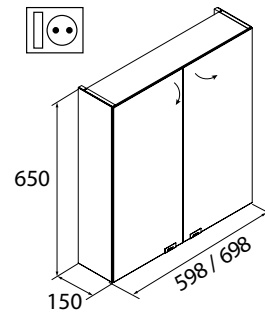

# ALLIANCE

**Cabinet ALLIANCE 600**  
2 soft close double mirror doors with switch and plug  
598 x 650 x 150 mm

23409 | 424 £

**Cabinet ALLIANCE 700**  
2 soft close double mirror doors with switch and plug  
698 x 650 x 150 mm