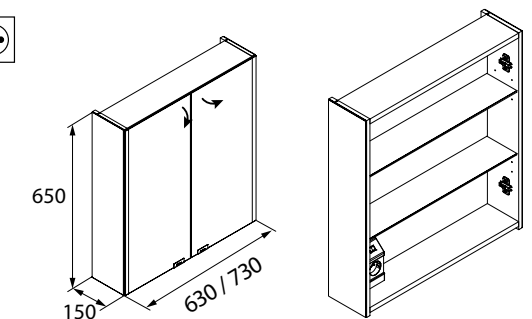

ALLIANCE

Cabinet ALLIANCE 600
2 soft close double mirror doors with switch and plug and LED side light, IP44 (21,5W)
630 x 650 x 150 mm

83153 | 514 £

83154 | 565 £