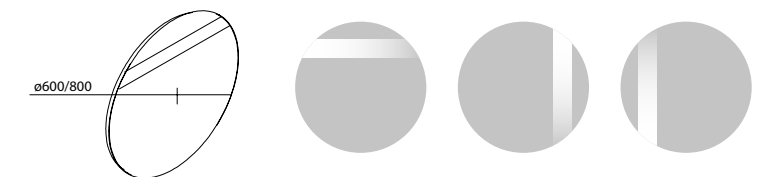

**Mirror MOON 800**  
round with light (4,8 W) IP44  
Ø 800 mm  
83963 | 344 £

**Mirror MOON 1000**  
round with light (4,8 W) IP44  
Ø 1000 mm  
83964 | 429 £

**Mirror OLIMPIA 920**  
vertical with LED light (20 W) IP44  
920 x 520 x 30 mm

- WHITE COTTON
- MACCHIATTO
- BLUE FOG
- ROYAL GREEN
- NIGHT BLUE

COD.	£
87862	329
87863	329
87864	329
87865	329
87866	329

**Mirror ROUND 600**  
circular with sandblasted band, LED light (9,6 W) IP 44  
Ø 600 mm  
23408 | 343 £

**Mirror ROUND 800**  
circular with sandblasted band, LED light (4,6 W) IP 44  
Ø 800 mm  
24547 | 387 £

**5 mm GLASS MIRROR WITH LED LIGHT**

**Mirror SUNRISE 800**  
round with shelf with LED light (4,8 W.) IP 44  
Ø 800 mm