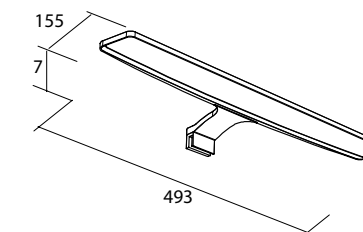

Light ELSA
gloss chrome LED light (1x3 W) IP 44 multihook fastening
39 x 117 x 119 mm
23537 | 29 £