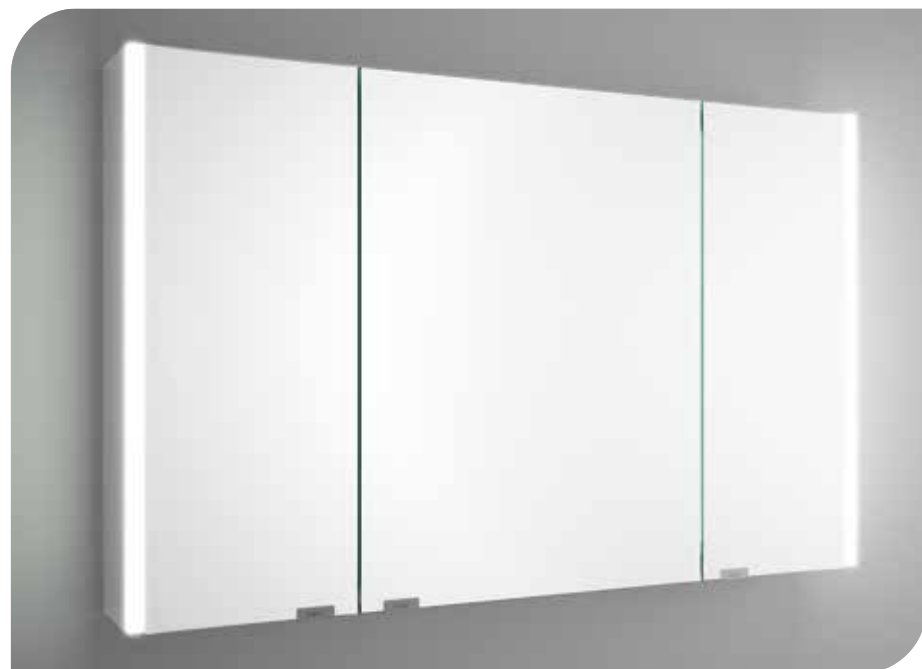

83154 | 565 £

**ALLIANCE**

**Cabinet ALLIANCE 800**  
2 soft close double mirror doors with switch and plug and LED side light, IP44 (21,5W)  
830 x 650 x 150 mm  
83155 | 617 £

**ALLIANCE**

**Cabinet ALLIANCE 900**  
3 soft close double mirror doors with switch and plug and LED side light, IP44 (21,5W)  
930 x 650 x 150 mm  
83164 | 669 £