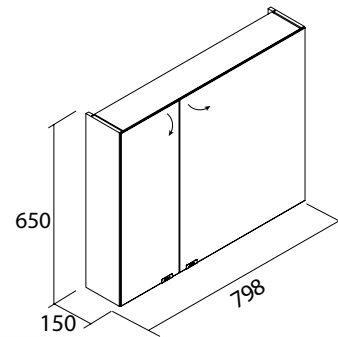

Cabinet ALLIANCE 900
3 soft close double mirror doors with switch and plug
898 x 650 x 150 mm

24592 | 519 £

Cabinet ALLIANCE 1000
3 soft close double mirror doors with switch and plug
998 x 650 x 150 mm

23665 | 557 £

Cabinet ALLIANCE 1200
3 soft close double mirror doors with switch and plug
1190 x 650 x 150 mm

24593 | 612 £