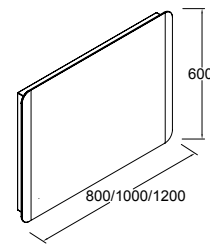

5 mm GLASS MIRROR WITH LED LIGHT

Mirror CANDEM 800
horizontal vertical with LED light (9,6 W) IP 44
800 x 600 mm
23405 | 394 £

Mirror CANDEM 1000
horizontal vertical with LED light (9,6 W) IP 44
1000 x 600 mm
23406 | 452 £

Mirror CANDEM 1200
horizontal vertical with LED light (9,6 W) IP 44
1200 x 600 mm
23407 | 509 £

Mirror ROMA 800
horizontal vertical with white frame, LED light (15W) IP44
600 x 800 mm
19089 | 287 £

Mirror ROMA 1000
horizontal vertical with white frame, LED light (15W) IP 44
1000 x 600 mm
23209 | 343 £

Mirror ROMA 1200
horizontal vertical with white frame, LED light (15W) IP 44
1200 x 600 mm
23210 | 398 £

Mirror ORGANIC 600
horizontal vertical with LED light (11 W.) IP44
600 x 800 mm
26775 | 347 £

Mirror ORGANIC 800
horizontal vertical with LED light (15 W.) IP44
800 x 1000 mm
26776 | 379 £

Mirror UP&DOWN 800
horizontal with LED light (9,6 / 4,8 W) IP 44
800 x 600 mm
21736 | 341 £

Mirror UP&DOWN 1000
horizontal with LED light (9,6 / 4,8 W) IP 44
1000 x 600 mm
21737 | 434 £

Mirror UP&DOWN 1200
horizontal with LED light (9,6 / 4,8 W) IP 44
1200 x 600 mm
21738 | 467 £