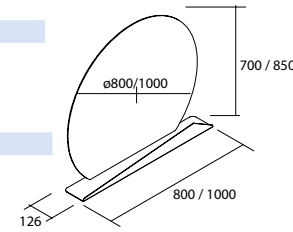

## MIRRORS, LIGHTS AND CABINETS

**5 mm GLASS MIRROR WITH LED LIGHT**

**Mirror APOLO**  
horizontal with shelf with LED light (10 W) IP 44  
800 x 700 x 110 mm / 1000 x 700 x 110 mm

	800		1000	
	COD.	£	COD.	£
<span style="display:inline-block; width:10px; height:10px; background-color:white; border:1px solid black;"></span> MATT WHITE	87858	399	87859	449
<span style="display:inline-block; width:10px; height:10px; background-color:black; border:1px solid black;"></span> MATT BLACK	87860	399	87861	449
<span style="display:inline-block; width:10px; height:10px; background-color:gold; border:1px solid black;"></span> MATT GOLD	87856	399	87857	449

**Mirror MOON 800**  
round with light (4,8 W) IP44  
Ø 800 mm  
83963 | 344 £

**Mirror MOON 1000**  
round with light (4,8 W) IP44  
Ø 1000 mm  
83964 | 429 £

**Mirror OLIMPIA 920**  
vertical with LED light (20 W) IP44  
920 x 520 x 30 mm

86287 | 220 £

**Shelf SUNRISE 800 white**  
800 x 80 x 126 mm

86288 | 169 £

**Mirror SUNRISE 1000**  
round with shelf with LED light (4,8 W.) IP 44  
Ø 1000 mm

86289 | 279 £

**Shelf SUNRISE 1000 white**  
1000 x 80 x 126 mm

86290 | 220 £

**Mirror CHICAGO II 800**  
horizontal vertical with LED light, sensor and anti-fog (30 W.) IP 44  
800 x 600 mm

87853 | 425 £

**Mirror CHICAGO II 1000**  
horizontal vertical with LED light, sensor and anti-fog (30 W.) IP 44  
1000 x 600 mm