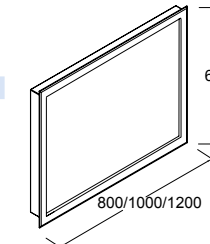

Mirror ROMA 800
horizontal vertical with white frame, LED light (15W) IP44
600 x 800 mm
19089 | 287 £

Mirror ROMA 1000
horizontal vertical with white frame, LED light (15W) IP 44
1000 x 600 mm
23209 | 343 £

Mirror ROMA 1200
horizontal vertical with white frame, LED light (15W) IP 44
1200 x 600 mm
23210 | 398 £

Mirror ORGANIC 600
horizontal vertical with LED light (11 W.) IP44
600 x 800 mm
26775 | 347 £

Mirror ORGANIC 800
horizontal vertical with LED light (15 W.) IP44
800 x 1000 mm
26776 | 379 £