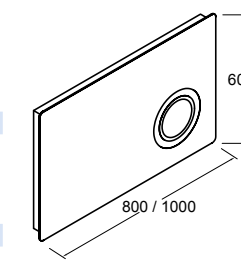

## MIRRORS, LIGHTS AND CABINETS

**5 mm GLASS MIRROR WITH LED LIGHT**

**Mirror APOLO**  
horizontal with shelf with LED light (10 W) IP 44  
800 x 700 x 110 mm / 1000 x 700 x 110 mm

	800		1000	
	COD.	£	COD.	£
<span style="display:inline-block; width:10px; height:10px; background-color:white; border:1px solid black;"></span> MATT WHITE	87858	399	87859	449
<span style="display:inline-block; width:10px; height:10px; background-color:black; border:1px solid black;"></span> MATT BLACK	87860	399	87861	449
<span style="display:inline-block; width:10px; height:10px; background-color:gold; border:1px solid black;"></span> MATT GOLD	87856	399	87857	449

83915 | 489 £

**Mirror BLACK STREAM 500**  
vertical with metal frame, rotating  
500 x 1000 mm

83916 | 429 £

**Mirror MOSCOW 800**  
horizontal vertical with LED light, magnifying zone (x3) and sensor (8 W) IP 44  
800 x 600 mm

23207 | 321 £

**Mirror MOSCOW 1000**  
horizontal vertical with LED light, magnifying zone (x3) and sensor (8 W) IP 44  
1000 x 600 mm

23208 | 367 £

**5 mm GLASS MIRROR WITH LED LIGHT**

**Mirror CANDEM 800**  
horizontal vertical with LED light (9,6 W) IP 44  
800 x 600 mm  
23405 | 394 £