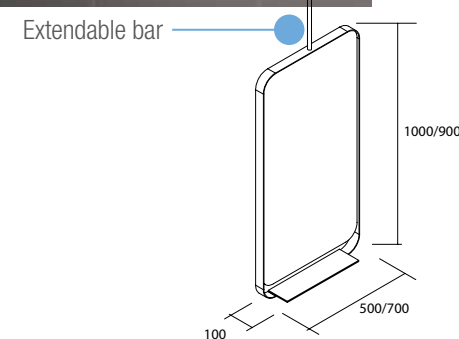

## MIRRORS, LIGHTS AND CABINETS

**5 mm GLASS MIRROR WITH LED LIGHT**

**Mirror APOLO**  
horizontal with shelf with LED light (10 W) IP 44  
800 x 700 x 110 mm / 1000 x 700 x 110 mm

	800		1000	
	COD.	£	COD.	£
<span style="display:inline-block; width:10px; height:10px; background-color:white; border:1px solid black;"></span> MATT WHITE	87858	399	87859	449
<span style="display:inline-block; width:10px; height:10px; background-color:black; border:1px solid black;"></span> MATT BLACK	87860	399	87861	449
<span style="display:inline-block; width:10px; height:10px; background-color:gold; border:1px solid black;"></span> MATT GOLD	87856	399	87857	449

86290 | 220 £

**Mirror CHICAGO II 800**  
horizontal vertical with LED light, sensor and anti-fog (30 W.) IP 44  
800 x 600 mm

87853 | 425 £

**Mirror CHICAGO II 1000**  
horizontal vertical with LED light, sensor and anti-fog (30 W.) IP 44  
1000 x 600 mm

87854 | 505 £

**Mirror CHICAGO II 1200**  
horizontal vertical with LED light, sensor and anti-fog (30 W.) IP 44  
1200 x 600 mm

87855 | 535 £

**Mirror BLACK STREAM 700**  
vertical with metal frame, rotating  
700 x 900 mm

83915 | 489 £

**Mirror BLACK STREAM 500**  
vertical with metal frame, rotating  
500 x 1000 mm

83916 | 429 £

**Mirror MOSCOW 800**  
horizontal vertical with LED light, magnifying zone (x3) and sensor (8 W) IP 44  
800 x 600 mm