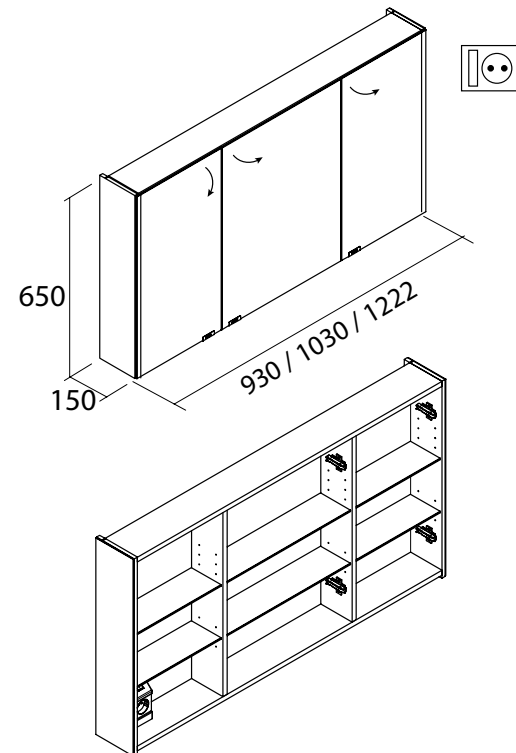

83154 | 565 £

**ALLIANCE**

**Cabinet ALLIANCE 800**  
2 soft close double mirror doors with switch and plug and LED side light, IP44 (21,5W)  
830 x 650 x 150 mm  
83155 | 617 £

**ALLIANCE**

**Cabinet ALLIANCE 900**  
3 soft close double mirror doors with switch and plug and LED side light, IP44 (21,5W)  
930 x 650 x 150 mm  
83164 | 669 £