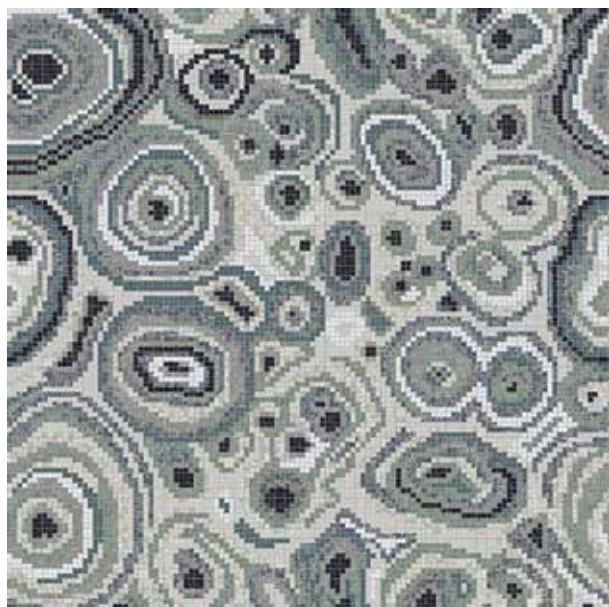

- GM 10.11
- GM 10.25
- GM 10.77
- GM 10.95
- SM 10.16
- SM 10.19
- SM 10.26
- VTC 10.18

NEW MALACHITE GREY
 Fillgel plus 1104 neutro base

- GM 10.32
- GM 10.33
- GM 10.37
- GM 10.77
- GM 10.86
- SM 10.01
- SM 10.35
- VTC 10.55