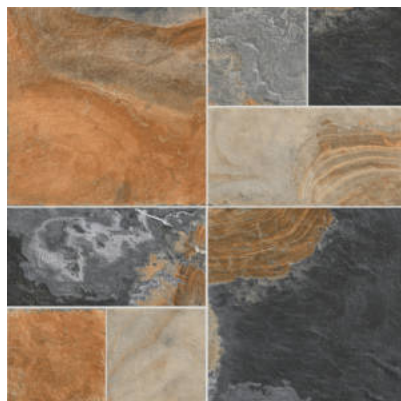

SERIES MODULA

100x100 (39"x39")

PRODUCTS

Porcelain Tile

MODULA ABADÍA AVENA
100x100 (39"x39") | M164

MODULA ABADÍA AVENA - Antislip
100x100 (39"x39") | M166

MODULA ABADÍA CENTENO
100x100 (39"x39") | M164

MODULA ABADÍA CENTENO - Antislip
100x100 (39"x39") | M166

MODULA ARTESA
100x100 (39"x39") | M164
NEW

MODULA AUGUSTA BEIGE
100x100 (39"x39") | M164

MODULA AUGUSTA BEIGE - Antislip
100x100 (39"x39") | M166

MODULA BIERZO MIX
100x100 (39"x39") | M164

MODULA BIERZO MIX - Antislip
100x100 (39"x39") | M166

MODULA BLUESTONE NEGRO
100x100 (39"x39") | M165

MODULA NUBA
100x100 (39"x39") | M164

MODULA PORTOBELLO IVORY
100x100 (39"x39") | M164

MODULA PORTOBELLO IVORY - Antislip
100x100 (39"x39") | M166

MODULA PORTOBELLO SILVER
100x100 (39"x39") | M164