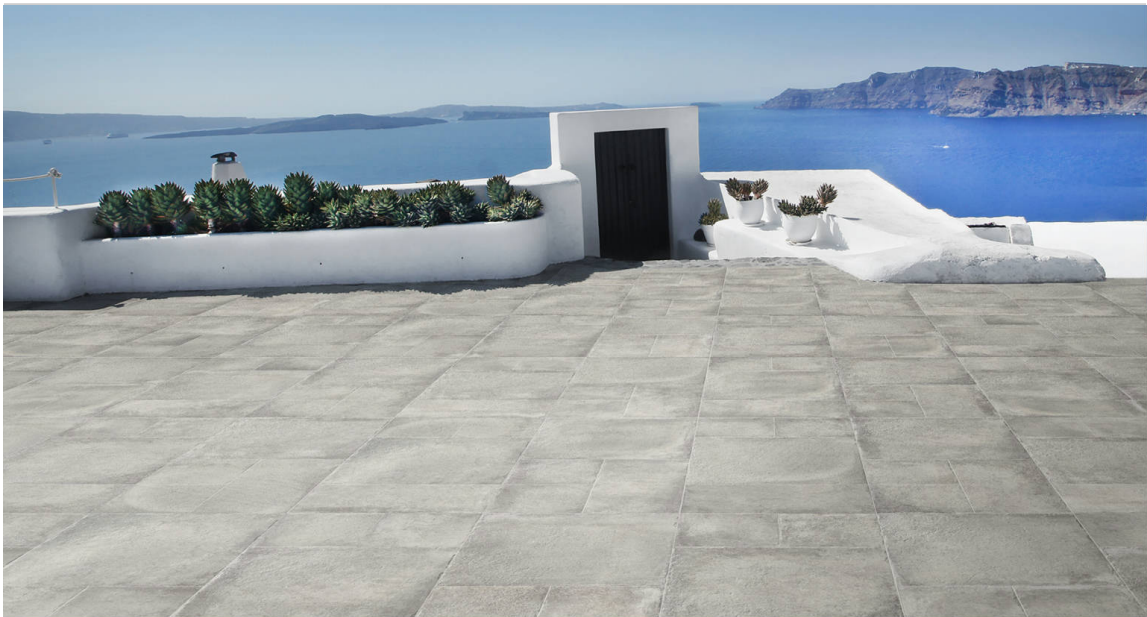

MODULA PORTOBELLO SILVER - Antislip
100x100 (39"x39") | M166

MODULA PORTOBELLO TAUPE
100x100 (39"x39") | M164

MODULA PORTOBELLO TAUPE - Antislip
100x100 (39"x39") | M166

ROOM SCENES

Size	Product type	BOX			PALLET			EUROPALLET		
		pcs	m ²	kg	boxes	m ²	kg	boxes	m ²	kg
100x100 (39"x39")	Bases	8	1	21.53	44	44	959	34	34	754