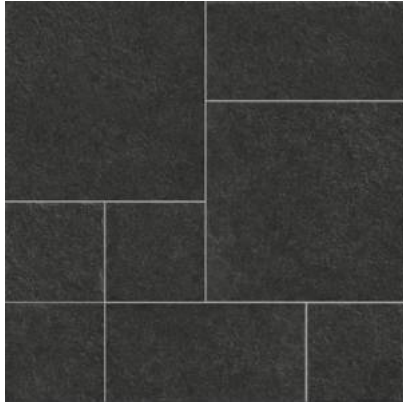

SERIES MODULA

100x100 (39"x39")

PRODUCTS

Porcelain Tile

MODULA ABADÍA AVENA
100x100 (39"x39") | M164

MODULA ABADÍA AVENA - Antislip
100x100 (39"x39") | M166

MODULA ABADÍA CENTENO
100x100 (39"x39") | M164

MODULA ABADÍA CENTENO - Antislip
100x100 (39"x39") | M166

MODULA ARTESA
100x100 (39"x39") | M164
NEW

MODULA AUGUSTA BEIGE
100x100 (39"x39") | M164

MODULA AUGUSTA BEIGE - Antislip
100x100 (39"x39") | M166

MODULA BIERZO MIX
100x100 (39"x39") | M164

MODULA BIERZO MIX - Antislip
100x100 (39"x39") | M166

MODULA BLUESTONE NEGRO
100x100 (39"x39") | M165

MODULA NUBA
100x100 (39"x39") | M164

MODULA PORTOBELLO IVORY
100x100 (39"x39") | M164

MODULA PORTOBELLO IVORY - Antislip
100x100 (39"x39") | M166

MODULA PORTOBELLO SILVER
100x100 (39"x39") | M164