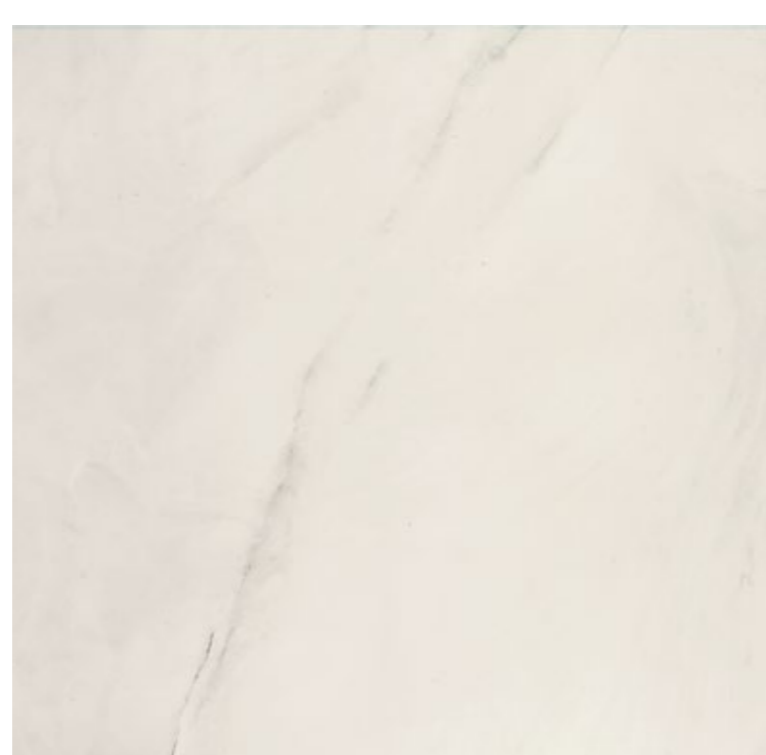

MOONLIGHT MATT

100x100