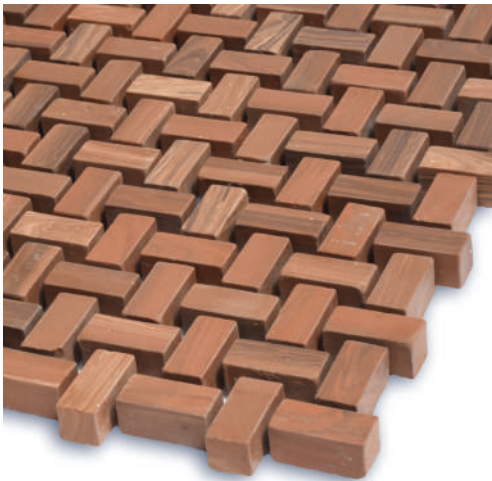

MI 710200416
Noce