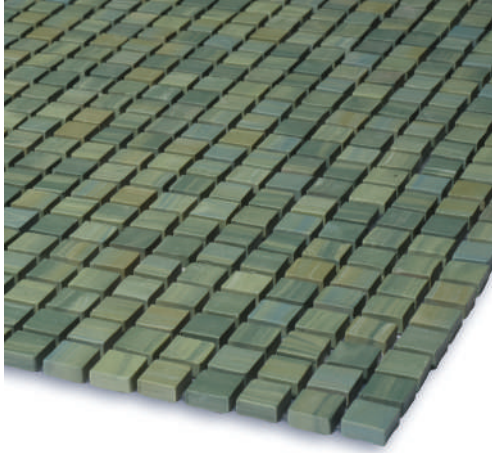

MI 71010040603
Terra Verde