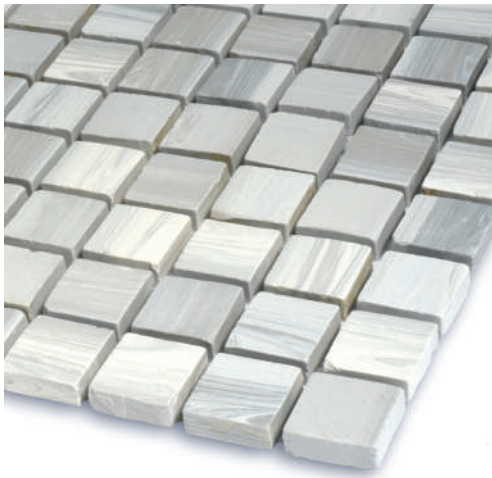

MI 723230202
Grigio Freddo