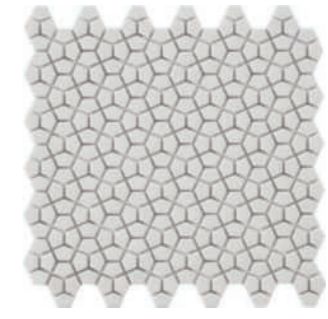

MOSAIC KIN

BY DSIGNIO

D.MOSAIC KIN CLOUD · D. MOSAIC KIN ICE

'MOSAIC KIN by DSIGNIO' represents the evolution of the KIN wall tiles which were also designed by this studio, now adapted to the world of mosaics whilst retaining all their authenticity. Just like its predecessor, 'MOSAIC KIN by DSIGNIO' is based on the hidden mathematical rules of nature, featured in reticules in which various pentagons converge, forming a series of interwoven hexagons. In this case, the wall tiles are made up of hundreds of tiny pieces of glass, reminiscent of cells, that come together to create a tissue or skin that provides a covering for spaces.

MOSAIC KIN by DSIGNIO es la evolución del revestimiento KIN, también diseñada por este estudio, adaptándolo al mundo del mosaico, pero sin perder su esencia. Al igual que su predecesor, MOSAIC KIN by DSIGNIO está basado en la matemática oculta en la naturaleza, en las retículas donde varios pentágonos se unen para crear hexágonos entrelazados. En esta ocasión, el revestimiento está formado por cientos de pequeños cristales que, como si fueran células, crean un tejido, una piel con la que cubrir los espacios.

D.MOSAIC KIN BORDEAUX

MOSAIC KIN BY DSIGNIO

20127 D.MOSAIC KIN ICE H5
(30,5x30,5 cm) (12 x 12")

20126 D.MOSAIC KIN CLOUD H5
(30,5x30,5 cm) (12 x 12")

20125 D.MOSAIC KIN BORDEAUX H5
(30,5x30,5 cm) (12 x 12")