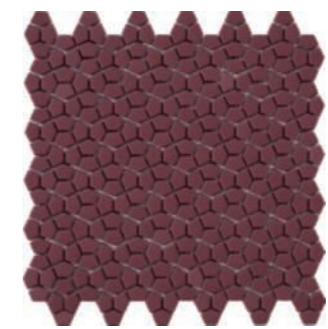

MOSAIC KIN

BY DSIGNIO

D.MOSAIC KIN CLOUD · D. MOSAIC KIN ICE

'MOSAIC KIN by DSIGNIO' represents the evolution of the KIN wall tiles which were also designed by this studio, now adapted to the world of mosaics whilst retaining all their authenticity. Just like its predecessor, 'MOSAIC KIN by DSIGNIO' is based on the hidden mathematical rules of nature, featured in reticules in which various pentagons converge, forming a series of interwoven hexagons. In this case, the wall tiles are made up of hundreds of tiny pieces of glass, reminiscent of cells, that come together to create a tissue or skin that provides a covering for spaces.

MOSAIC KIN by DSIGNIO es la evolución del revestimiento KIN, también diseñada por este estudio, adaptándolo al mundo del mosaico, pero sin perder su esencia. Al igual que su predecesor, MOSAIC KIN by DSIGNIO está basado en la matemática oculta en la naturaleza, en las retículas donde varios pentágonos se unen para crear hexágonos entrelazados. En esta ocasión, el revestimiento está formado por cientos de pequeños cristales que, como si fueran células, crean un tejido, una piel con la que cubrir los espacios.

D.MOSAIC KIN BORDEAUX

MOSAIC KIN BY DSIGNIO

20127 D.MOSAIC KIN ICE H5
(30,5x30,5 cm) (12 x 12")

20126 D.MOSAIC KIN CLOUD H5
(30,5x30,5 cm) (12 x 12")

20125 D.MOSAIC KIN BORDEAUX H5
(30,5x30,5 cm) (12 x 12")