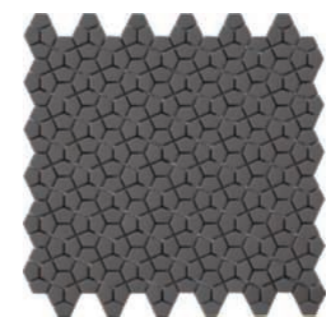

MOSAIC KIN

BY DSIGNIO

D.MOSAIC KIN CLOUD · D. MOSAIC KIN ICE

'MOSAIC KIN by DSIGNIO' represents the evolution of the KIN wall tiles which were also designed by this studio, now adapted to the world of mosaics whilst retaining all their authenticity. Just like its predecessor, 'MOSAIC KIN by DSIGNIO' is based on the hidden mathematical rules of nature, featured in reticules in which various pentagons converge, forming a series of interwoven hexagons. In this case, the wall tiles are made up of hundreds of tiny pieces of glass, reminiscent of cells, that come together to create a tissue or skin that provides a covering for spaces.

MOSAIC KIN by DSIGNIO es la evolución del revestimiento KIN, también diseñada por este estudio, adaptándolo al mundo del mosaico, pero sin perder su esencia. Al igual que su predecesor, MOSAIC KIN by DSIGNIO está basado en la matemática oculta en la naturaleza, en las retículas donde varios pentágonos se unen para crear hexágonos entrelazados. En esta ocasión, el revestimiento está formado por cientos de pequeños cristales que, como si fueran células, crean un tejido, una piel con la que cubrir los espacios.

D.MOSAIC KIN BORDEAUX

MOSAIC KIN BY DSIGNIO

20127 D.MOSAIC KIN ICE H5
(30,5x30,5 cm) (12 x 12")

20126 D.MOSAIC KIN CLOUD H5
(30,5x30,5 cm) (12 x 12")

20125 D.MOSAIC KIN BORDEAUX H5
(30,5x30,5 cm) (12 x 12")