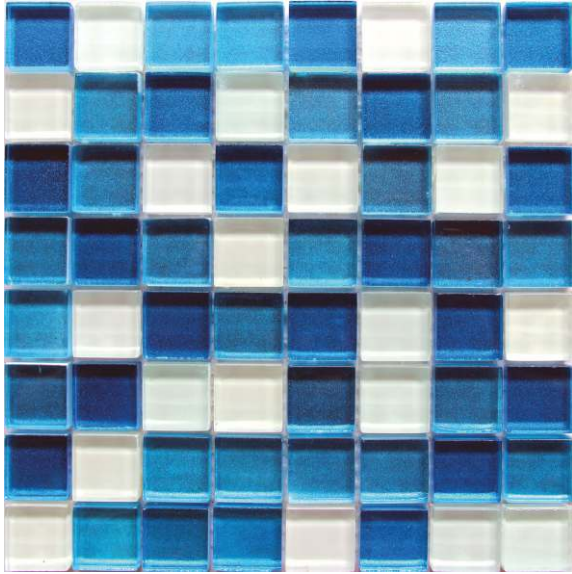

GLANCE Thickness 8 mm  
Size 300x300 mm

GLASS MOSAIC

Glance Beige Bronze

Glance Beige Green

GLANCE Thickness 8 mm  
Size 300x300 mm

GLASS MOSAIC

Glance Light Blue

Glance Light Bronze

GLANCE Thickness 8 mm  
Size 300x300 mm

GLASS MOSAIC

Glance Light Violet

Glance Pink

Glance Red Graphite

Glance Red Lilac

Glance Red Mix

Glance Red White

Glance Violet

Glance White Graphite