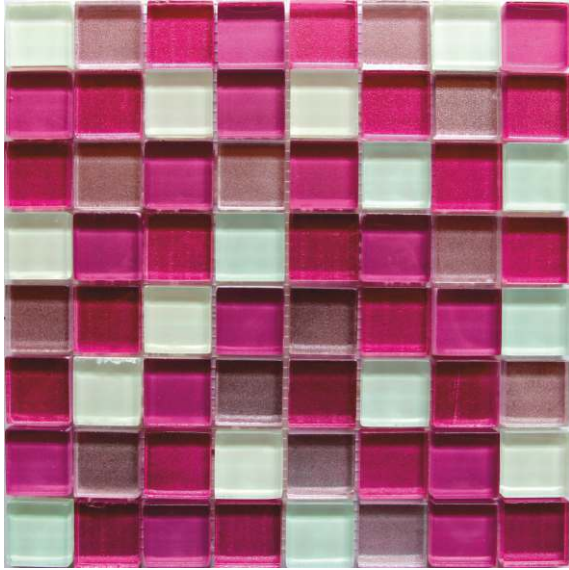

GLANCE Thickness 8 mm  
Size 300x300 mm

GLASS MOSAIC

Glance Beige Bronze

Glance Beige Green

GLANCE Thickness 8 mm  
Size 300x300 mm

GLASS MOSAIC

Glance Light Blue

Glance Light Bronze

GLANCE Thickness 8 mm  
Size 300x300 mm

GLASS MOSAIC

Glance Light Violet

Glance Pink

Glance Red Graphite

Glance Red Lilac

Glance Red Mix

Glance Red White

Glance Violet

Glance White Graphite