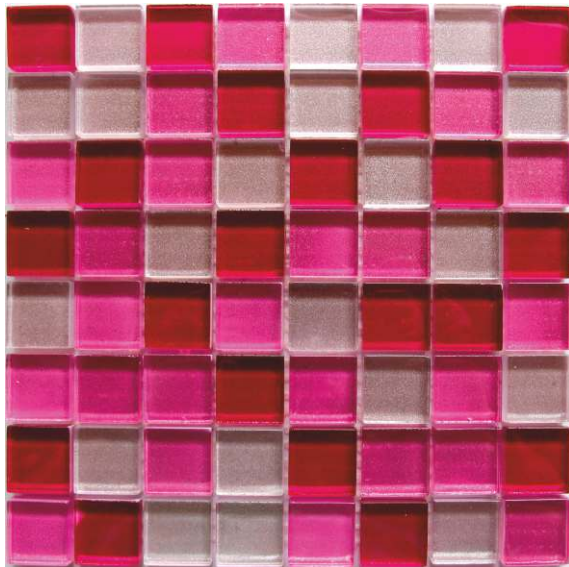

GLANCE Thickness 8 mm  
Size 300x300 mm

GLASS MOSAIC

Glance Beige Bronze

Glance Beige Green

GLANCE Thickness 8 mm  
Size 300x300 mm

GLASS MOSAIC

Glance Light Blue

Glance Light Bronze

GLANCE Thickness 8 mm  
Size 300x300 mm

GLASS MOSAIC

Glance Light Violet

Glance Pink

Glance Red Graphite

Glance Red Lilac

Glance Red Mix

Glance Red White

Glance Violet

Glance White Graphite