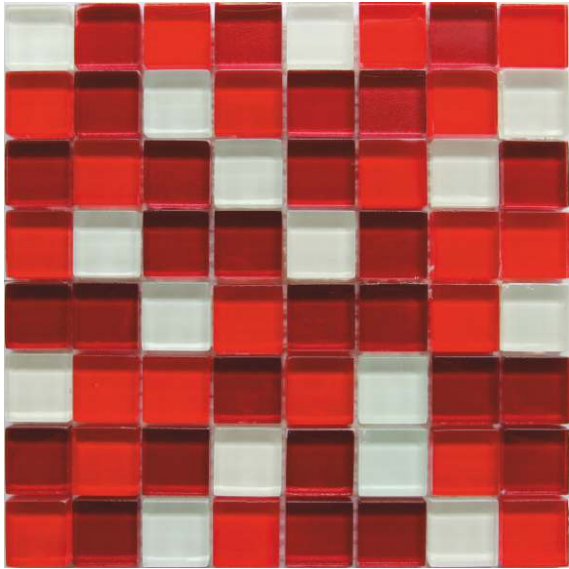

GLANCE Thickness 8 mm  
Size 300x300 mm

GLASS MOSAIC

Glance Light Violet

Glance Pink

Glance Red Graphite

Glance Red Lilac

Glance Red Mix

Glance Red White

Glance Violet

Glance White Graphite