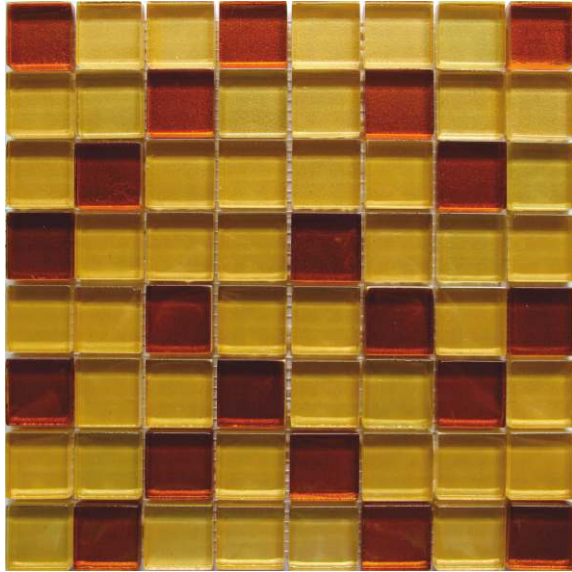

GLANCE Thickness 8 mm  
Size 300x300 mm

GLASS MOSAIC

Glance Beige Bronze

Glance Beige Green

GLANCE Thickness 8 mm  
Size 300x300 mm

GLASS MOSAIC

Glance Light Blue

Glance Light Bronze

GLANCE Thickness 8 mm  
Size 300x300 mm

GLASS MOSAIC

Glance Light Violet

Glance Pink

Glance Red Graphite

Glance Red Lilac

Glance Red Mix

Glance Red White

Glance Violet

Glance White Graphite