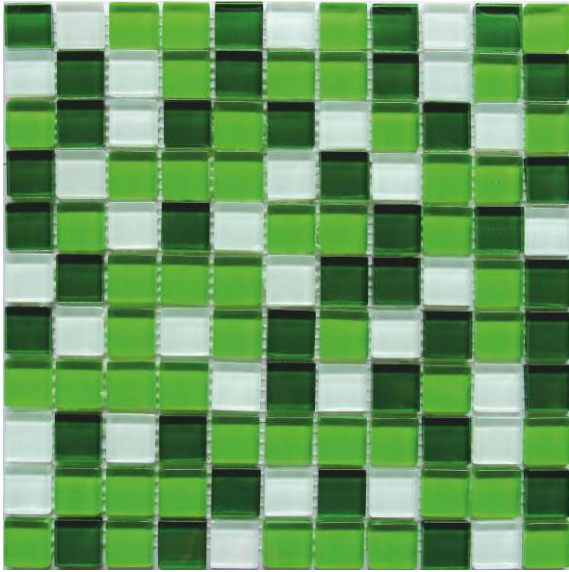

CRYSTAL Thickness 6 mm
Size 300x300 mm

GLASS MOSAIC

Crystal Shape Green

Crystal Sky Blue

CRYSTAL Thickness 6 mm
Size 300x300 mm

GLASS MOSAIC

Crystal White Beige

Crystal White Bordo

Crystal White Green

Crystal White Saffron

Crystal Yellow Green

Crystal Yellow Grey