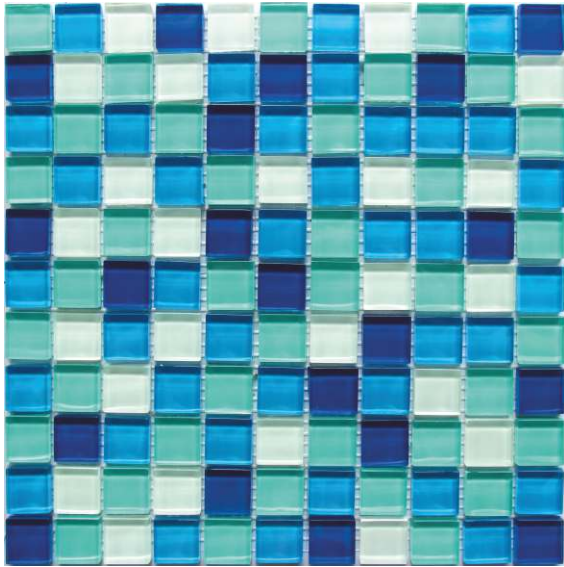

Crystal Grey Blue

Crystal Light Lilac

Crystal Red Blue

Crystal Red Grey

CRYSTAL Thickness 6 mm
Size 300x300 mm

GLASS MOSAIC

Crystal Sea Blue

Crystal Shape Blue

Crystal White Green

Crystal White Saffron

Crystal Yellow Green

Crystal Yellow Grey