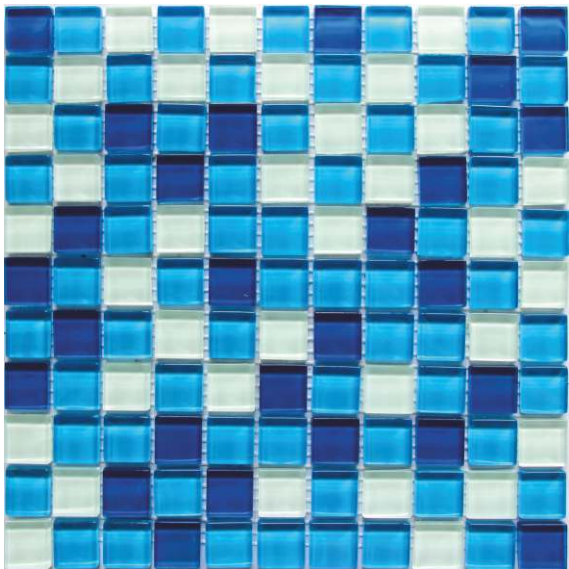

Crystal Grey Blue

Crystal Light Lilac

Crystal Red Blue

Crystal Red Grey

CRYSTAL Thickness 6 mm
Size 300x300 mm

GLASS MOSAIC

Crystal Sea Blue

Crystal Shape Blue

CRYSTAL Thickness 6 mm
Size 300x300 mm

GLASS MOSAIC

Crystal Shape Green

Crystal Sky Blue

CRYSTAL Thickness 6 mm
Size 300x300 mm

GLASS MOSAIC

Crystal White Beige

Crystal White Bordo

Crystal White Green

Crystal White Saffron

Crystal Yellow Green

Crystal Yellow Grey