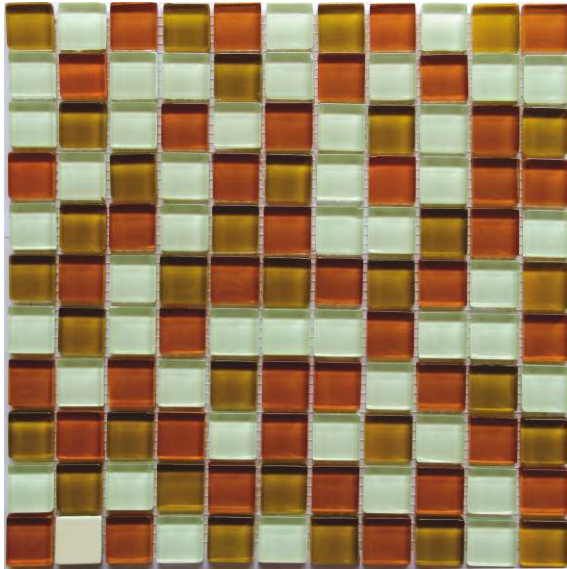

CRYSTAL Thickness 6 mm
Size 300x300 mm

GLASS MOSAIC

Crystal Shape Green

Crystal Sky Blue

CRYSTAL Thickness 6 mm
Size 300x300 mm

GLASS MOSAIC

Crystal White Beige

Crystal White Bordo

Crystal White Green

Crystal White Saffron

Crystal Yellow Green

Crystal Yellow Grey