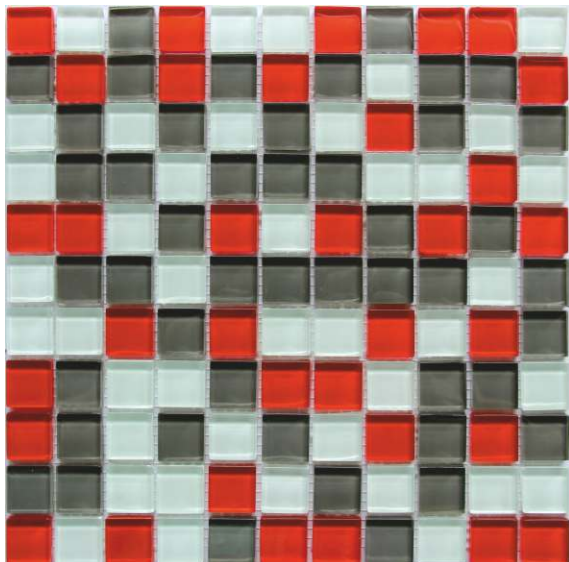

CRYSTAL Thickness 6 mm
Size 300x300 mm

GLASS MOSAIC

Crystal Blue Lagoon

Crystal Brown Beige

Crystal Green Grey

Crystal Green Mix

CRYSTAL Thickness 6 mm
Size 300x300 mm

GLASS MOSAIC

Crystal Grey Blue

Crystal Light Lilac

Crystal Red Blue

Crystal Red Grey

CRYSTAL Thickness 6 mm
Size 300x300 mm

GLASS MOSAIC

Crystal Sea Blue

Crystal Shape Blue

CRYSTAL Thickness 6 mm
Size 300x300 mm

GLASS MOSAIC

Crystal Shape Green

Crystal Sky Blue

CRYSTAL Thickness 6 mm
Size 300x300 mm

GLASS MOSAIC

Crystal White Beige

Crystal White Bordo

Crystal White Green

Crystal White Saffron

Crystal Yellow Green

Crystal Yellow Grey