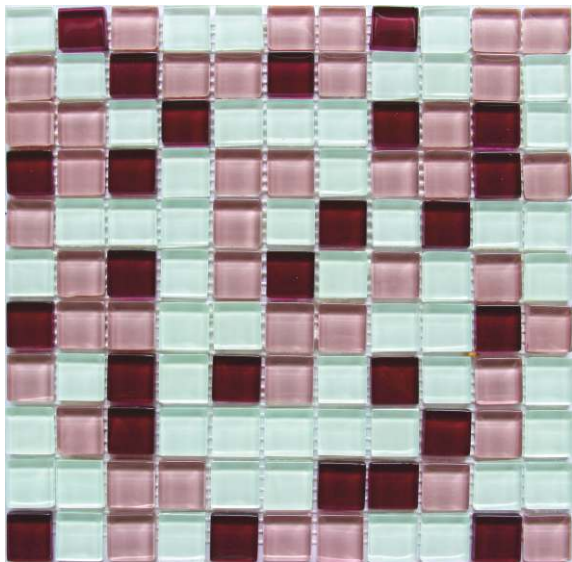

CRYSTAL Thickness 6 mm
Size 300x300 mm

GLASS MOSAIC

Crystal Blue Lagoon

Crystal Brown Beige

Crystal Green Grey

Crystal Green Mix

CRYSTAL Thickness 6 mm
Size 300x300 mm

GLASS MOSAIC

Crystal Grey Blue

Crystal Light Lilac

Crystal Red Blue

Crystal Red Grey

CRYSTAL Thickness 6 mm
Size 300x300 mm

GLASS MOSAIC

Crystal Sea Blue

Crystal Shape Blue

CRYSTAL Thickness 6 mm
Size 300x300 mm

GLASS MOSAIC

Crystal Shape Green

Crystal Sky Blue

CRYSTAL Thickness 6 mm
Size 300x300 mm

GLASS MOSAIC

Crystal White Beige

Crystal White Bordo

Crystal White Green

Crystal White Saffron

Crystal Yellow Green

Crystal Yellow Grey