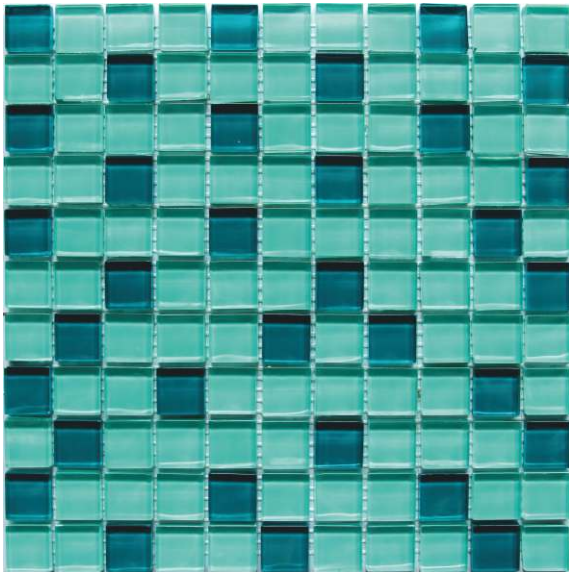

CRYSTAL Thickness 6 mm
Size 300x300 mm

GLASS MOSAIC

Crystal Aqua Grey

Crystal Aqua Mix

Crystal Beige Brown

Crystal Black Grey

Crystal Black Red

Crystal Black White

CRYSTAL Thickness 6 mm
Size 300x300 mm

GLASS MOSAIC

Crystal Blue Lagoon

Crystal Brown Beige

Crystal Green Grey

Crystal Green Mix

CRYSTAL Thickness 6 mm
Size 300x300 mm

GLASS MOSAIC

Crystal Grey Blue

Crystal Light Lilac

Crystal Red Blue

Crystal Red Grey

CRYSTAL Thickness 6 mm
Size 300x300 mm

GLASS MOSAIC

Crystal Sea Blue

Crystal Shape Blue

Crystal White Green

Crystal White Saffron

Crystal Yellow Green

Crystal Yellow Grey