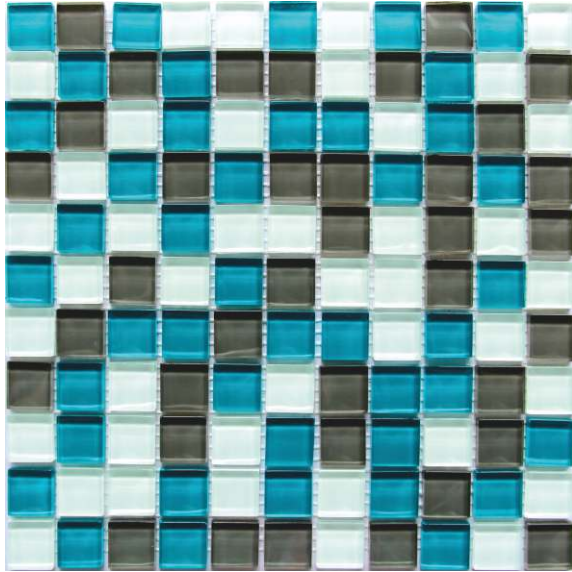

CRYSTAL Thickness 6 mm
Size 300x300 mm

GLASS MOSAIC

Crystal Aqua Grey

Crystal Aqua Mix

Crystal Beige Brown

Crystal Black Grey

Crystal Black Red

Crystal Black White

Crystal Grey Blue

Crystal Light Lilac

Crystal Red Blue

Crystal Red Grey

CRYSTAL Thickness 6 mm
Size 300x300 mm

GLASS MOSAIC

Crystal Sea Blue

Crystal Shape Blue

CRYSTAL Thickness 6 mm
Size 300x300 mm

GLASS MOSAIC

Crystal Shape Green

Crystal Sky Blue

CRYSTAL Thickness 6 mm
Size 300x300 mm

GLASS MOSAIC

Crystal White Beige

Crystal White Bordo

Crystal White Green

Crystal White Saffron

Crystal Yellow Green

Crystal Yellow Grey