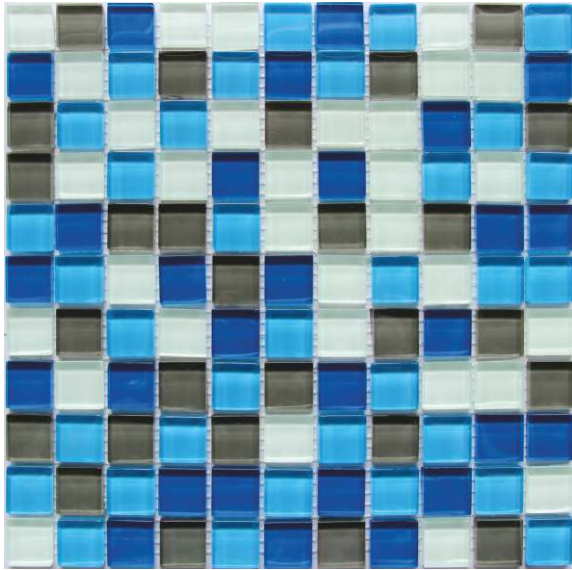

CRYSTAL Thickness 6 mm
Size 300x300 mm

GLASS MOSAIC

Crystal Blue Lagoon

Crystal Brown Beige

Crystal Green Grey

Crystal Green Mix

CRYSTAL Thickness 6 mm
Size 300x300 mm

GLASS MOSAIC

Crystal Grey Blue

Crystal Light Lilac

Crystal Red Blue

Crystal Red Grey

CRYSTAL Thickness 6 mm
Size 300x300 mm

GLASS MOSAIC

Crystal Sea Blue

Crystal Shape Blue

CRYSTAL Thickness 6 mm
Size 300x300 mm

GLASS MOSAIC

Crystal Shape Green

Crystal Sky Blue

CRYSTAL Thickness 6 mm
Size 300x300 mm

GLASS MOSAIC

Crystal White Beige

Crystal White Bordo

Crystal White Green

Crystal White Saffron

Crystal Yellow Green

Crystal Yellow Grey