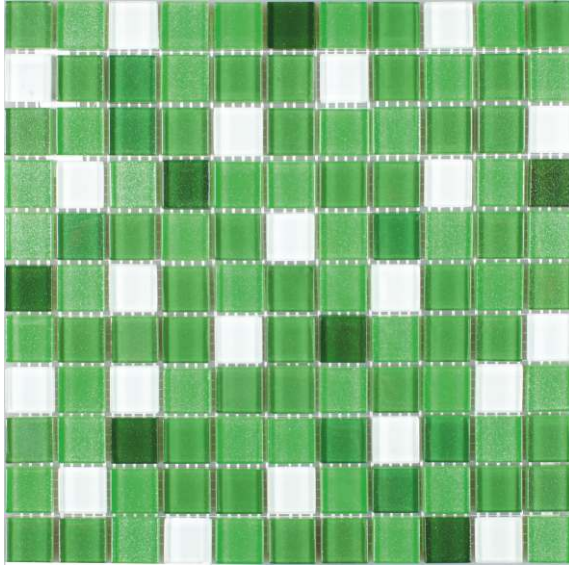

Thickness 6 mm
Size 300x300 mm

GLASS MOSAIC

Silver Light Lilac

Silver Lilac Bordo

SILVER

Thickness 6 mm
Size 300x300 mm

GLASS MOSAIC

Silver Red

Silver Rosa

SILVER

Thickness 6 mm
Size 300x300 mm

GLASS MOSAIC

Silver Verde

Silver Viola

SILVER

Thickness 6 mm
Size 300x300 mm