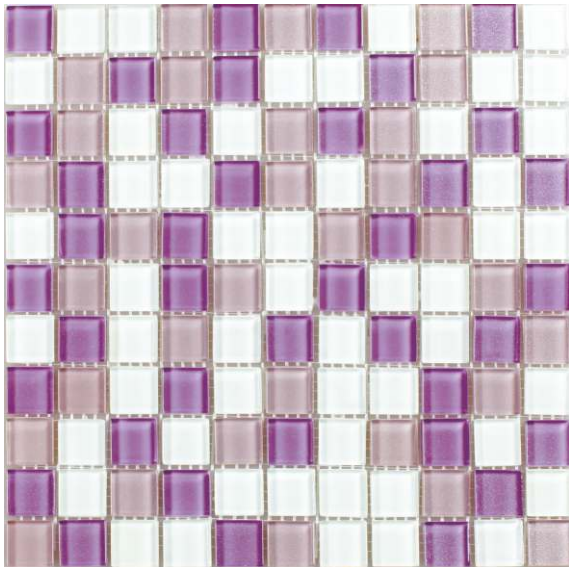

Silver Rosa

SILVER

Thickness 6 mm
Size 300x300 mm

GLASS MOSAIC

Silver Verde

Silver Viola

SILVER

Thickness 6 mm
Size 300x300 mm

GLASS MOSAIC

Silver White Beige

Silver Beige Mix

SILVER

Thickness 6 mm
Size 300x300 mm

GLASS MOSAIC

Silver White Grey