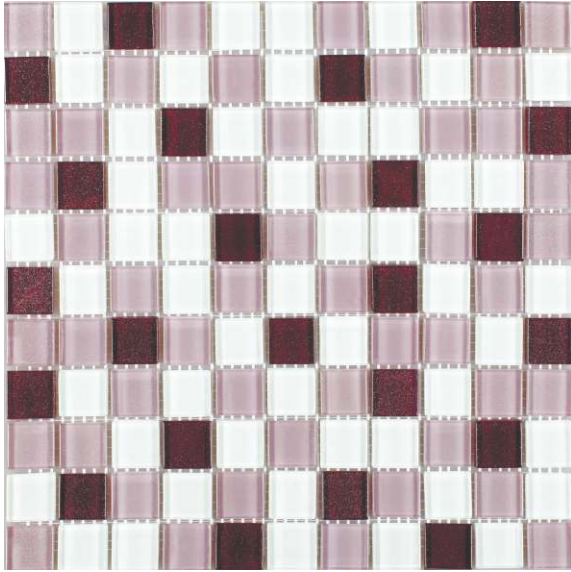

Silver Graphit

Silver Grey Black Mix

SILVER

Thickness 6 mm
Size 300x300 mm

GLASS MOSAIC

Silver Grey Mix

Silver Grigio

SILVER

Thickness 6 mm
Size 300x300 mm

GLASS MOSAIC

Silver Light Lilac

Silver Lilac Bordo

SILVER

Thickness 6 mm
Size 300x300 mm

GLASS MOSAIC

Silver Red