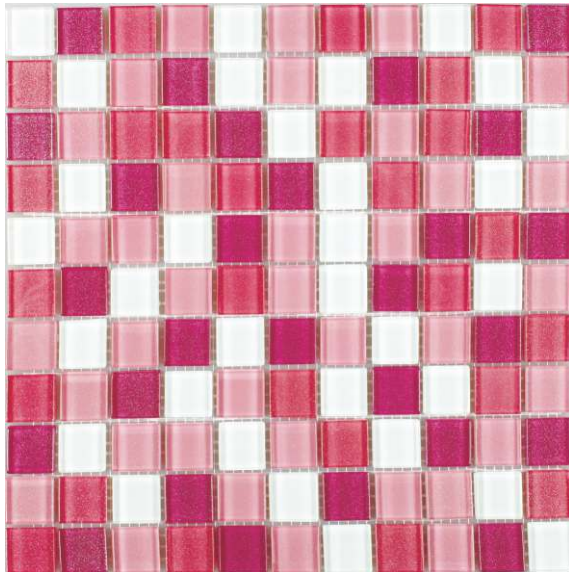

Thickness 6 mm
Size 300x300 mm

GLASS MOSAIC

Silver Light Lilac

Silver Lilac Bordo

SILVER

Thickness 6 mm
Size 300x300 mm

GLASS MOSAIC

Silver Red