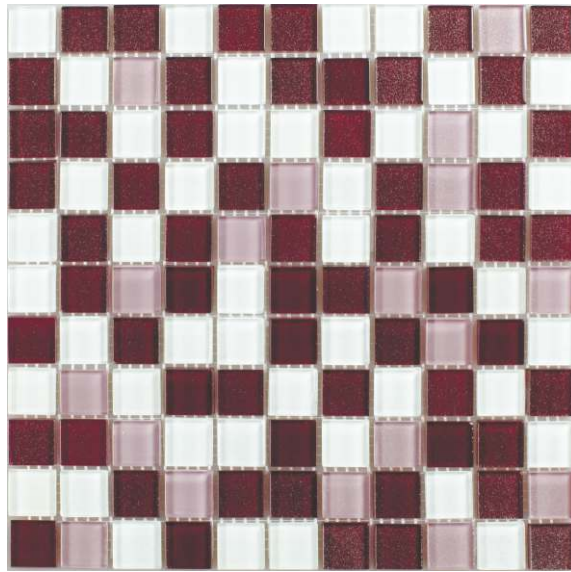

Silver Graphit

Silver Grey Black Mix

SILVER

Thickness 6 mm
Size 300x300 mm

GLASS MOSAIC

Silver Grey Mix

Silver Grigio

SILVER

Thickness 6 mm
Size 300x300 mm

GLASS MOSAIC

Silver Light Lilac

Silver Lilac Bordo

SILVER

Thickness 6 mm
Size 300x300 mm

GLASS MOSAIC

Silver Red