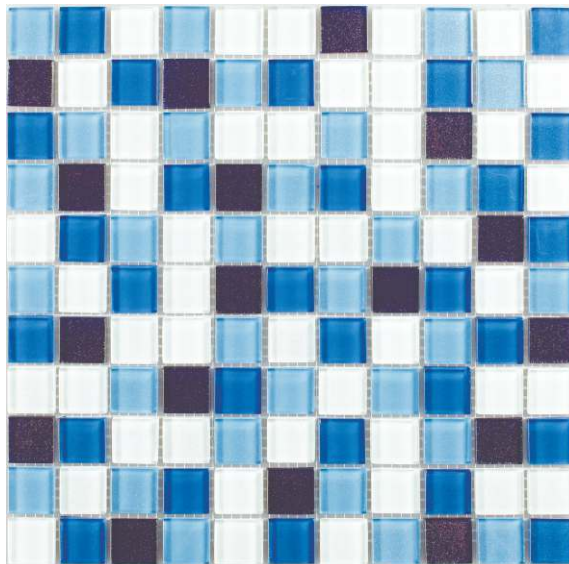

SILVER

Thickness 6 mm
Size 300x300 mm

GLASS MOSAIC

Silver Aquamarine

Silver Blue Mix

SILVER

Thickness 6 mm
Size 300x300 mm

GLASS MOSAIC

Silver Graphit

Silver Grey Black Mix

SILVER

Thickness 6 mm
Size 300x300 mm

GLASS MOSAIC

Silver Grey Mix

Silver Grigio

SILVER

Silver Rosa

SILVER

Thickness 6 mm
Size 300x300 mm

GLASS MOSAIC

Silver Verde

Silver Viola

SILVER

Thickness 6 mm
Size 300x300 mm

GLASS MOSAIC

Silver White Beige

Silver Beige Mix

SILVER

Thickness 6 mm
Size 300x300 mm

GLASS MOSAIC

Silver White Grey