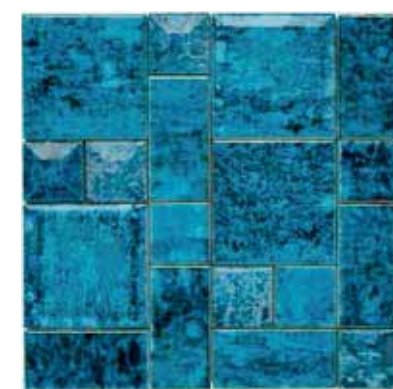

COMPOSIZIONE B su rete 30x30cm
COMBINATION B on mesh 12"x12"

Disponibili composizioni a richiesta
Other combinations available on demand

Prodotti disponibili in tutti i colori della collezione.
Vedi pagina a fianco.
Products available in all collections colors.
See next page.

Esempi di composizioni PAG. 28-29
Combinations examples

LISTELLI - LISTELLOS

	Spessore Supp.10mm Body Thickness 3/8"
	1,5x15cm - 0,6"x6"
	2,5x30cm - 1"x12"
	5x30cm - 2"x12"

FILETTI - PENCILS LINERS

	1,2x20cm - 1/2"x8"
	Spessore Supp.10mm Body Thickness 3/8"
	1,5x30cm - 0,6"x12"
	Spessore Supp.10mm Body Thickness 3/8"

REGOLINI - DOME

	Spessore Supp.10mm Body Thickness 3/8"
	2,5x10cm - 1"x4"
	2,5x20cm - 1"x8"
	2,5x30cm - 1"x12"

Muffole Misure Pesì e Imballi - Sizes Weights and Packaging

	FORMATO SIZE	SPESSORE SUPPORTO BODY THICKNESS	PZ SCATOLA PCS BOX	MQ SCATOLA SQM BOX	KG SCATOLA KG BOX	MQ PALLET SQM PALLET	KG PALLET	SCATOLA BOX X PALLET
●	10x10cm 4"x4"	10mm 3/8"	100	1	13	80	1040	80
●	10x30cm 4"x12"	10mm 3/8"	25	0,75	9,75	72	936	96
●	20x60cm 8"x24"	10mm 3/8"	8	0,96	12,50	34,56	450	36
●	5x5cm su rete 2"x2" on mesh	10mm 3/8"	11 ■	1	14	72	1008	72
●	LISTELLI LISTELLOS	10mm 3/8"	-	-	-	-	-	-
●	FILETTI PENCILS LINERS	10mm 3/8"	-	-	-	-	-	-
●	REGOLINI DOME	16mm 5/8"	-	-	-	-	-	-
●	PEZZI SPECIALI SPECIAL PIECES	-	-	-	-	-	-	-

COMPOSIZIONI SU RETE - MESH MOUNTED COMBINATIONS

●	COMPOSIZIONE A COMBINATION A	10mm 3/8"	11	1	14	-	-	-
●	COMPOSIZIONE B COMBINATION B	10mm 3/8"	11	1	14	-	-	-

COMPOSIZIONE RICAVATA DA TAGLIO DEL 20X60CM - COMBINATION FROM 8"x24" BY CUTTING

●	10x60cm + 7,5x60cm 4"x24" + 3"x24"	10mm 3/8"	9+9	0,94	12,50	33,84	450	36

■ Pz scatola fogli 30x30cm
Pcs box sheets 12"x12"

Voci di Capitolato

Technical Specifications

Piastrelle in bicottura realizzate su biscotto pasta bianca, successivamente smaltato e ricotto a ciclo lento (12h) in forni a muffola e con colori ottenuti con procedimenti dedicati quindi ad uno ad uno diversi per ciascun colore.

Double-Fired white pasta body tiles, glazed and subsequently annealed at slow cycle (12h) in muffle kilns and with each color obtained with dedicate process and therefore different from all other colors.