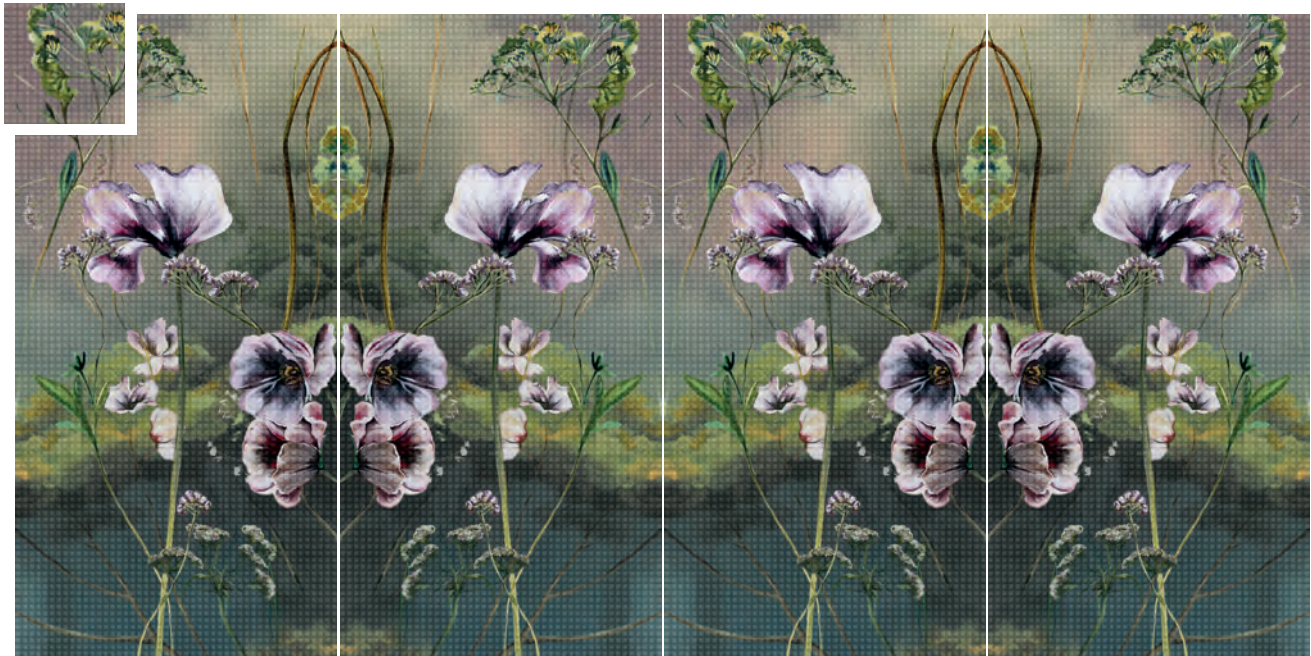

Assembly Proposal

Mural 120x240 cm. / 47,2"x 94,5" - 24 Pieces

- MURAL 30x30 30 -

MANILA

PORCELAIN TILES

30x30 cm. / 11,8"x 11,8"

Exotic heart of the East, means energy, colour and dreams. Let Manila captivate you by this moonlit darkness and let it spread its colours like a love letter in your heart.

Assembly Proposal

Mural 120x240 cm. / 47,2"x 94,5" - 24 Pieces

- MURAL 40x60 32 -

AISHA

PORCELAIN TILES

40x60 cm. / 15,7"x 23,6"

Mosaic of flattened space, outlined shapes and decorative jewe-like quality, reminiscent of Byzantine art. Sweet arabesque of an intricate spiraling intermovement in soft tones of intimate atmospheres.