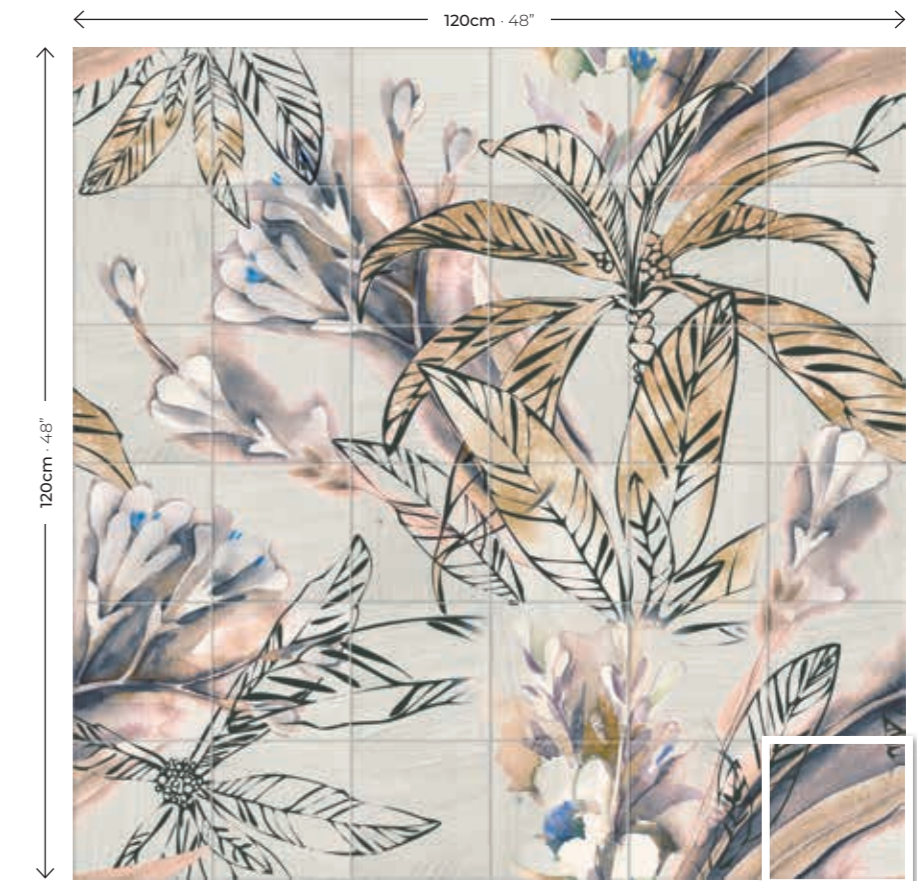

MURAL AUTUMN LEAVES
120x120 (P 1300) formado por 36 piezas de 20x20
48"x48" formed by 36 pieces of 8"x8"