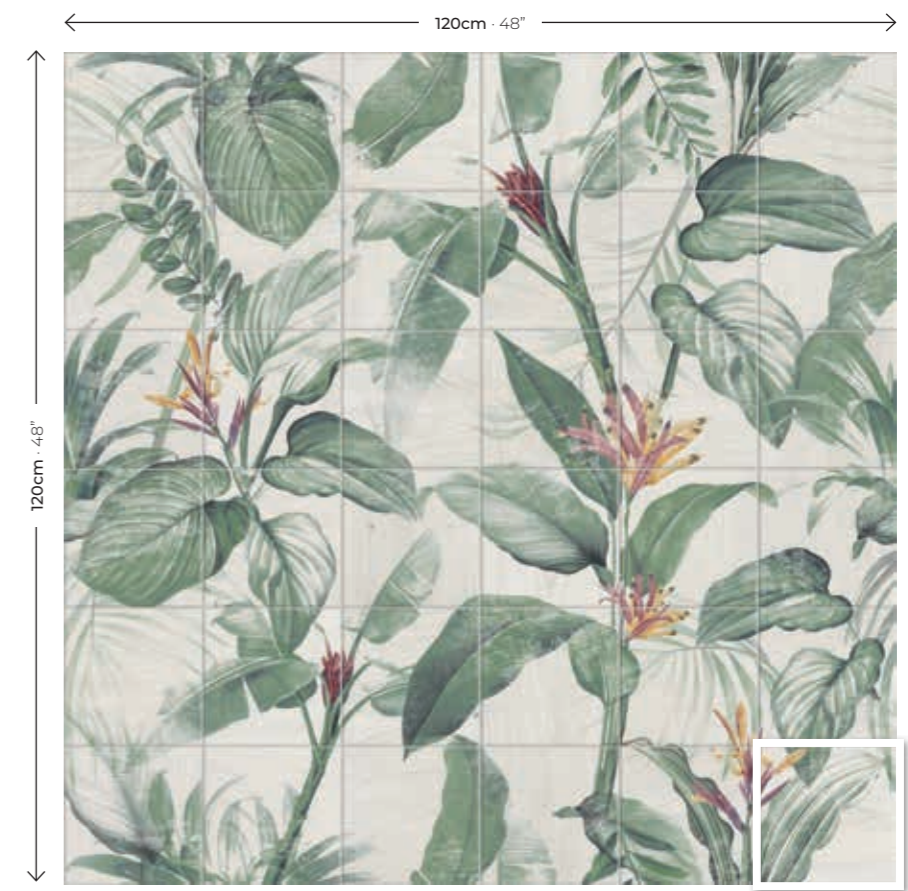

MURAL SPRING LEAVES
120x120 (P 1300) formado por 36 piezas de 20x20
48"x48" formed by 36 pieces of 8"x8"