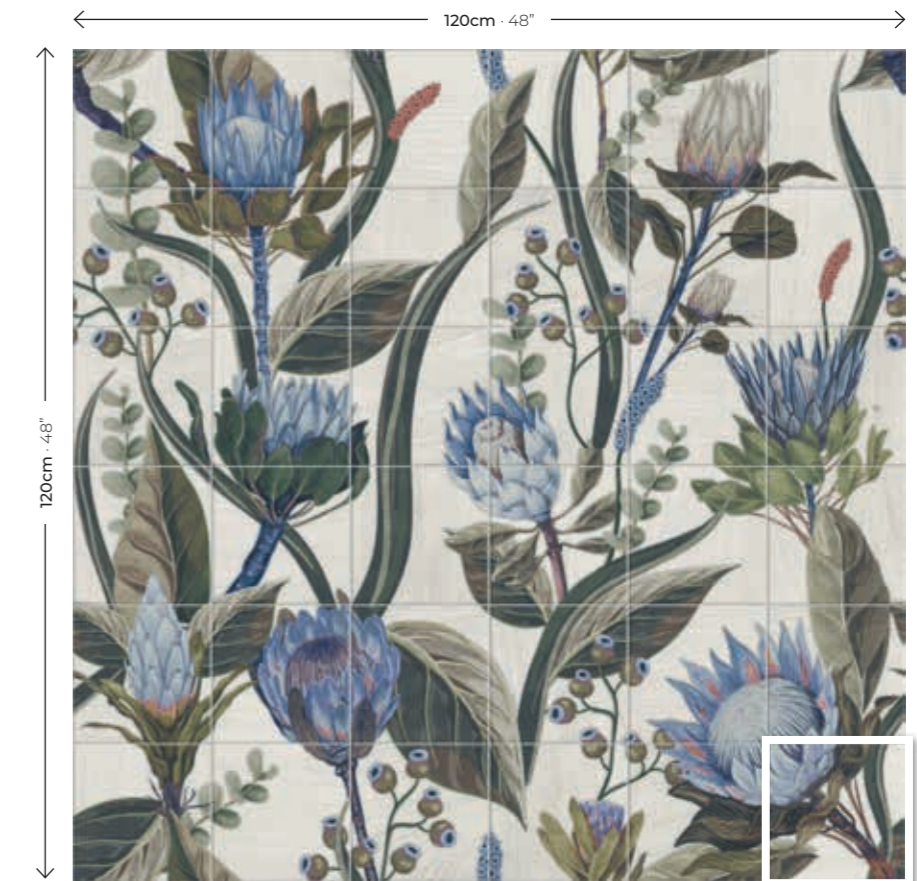

MURAL BLUE LEAVES
120x120 (P 1300) formado por 36 piezas de 20x20
48"x48" formed by 36 pieces of 8"x8"