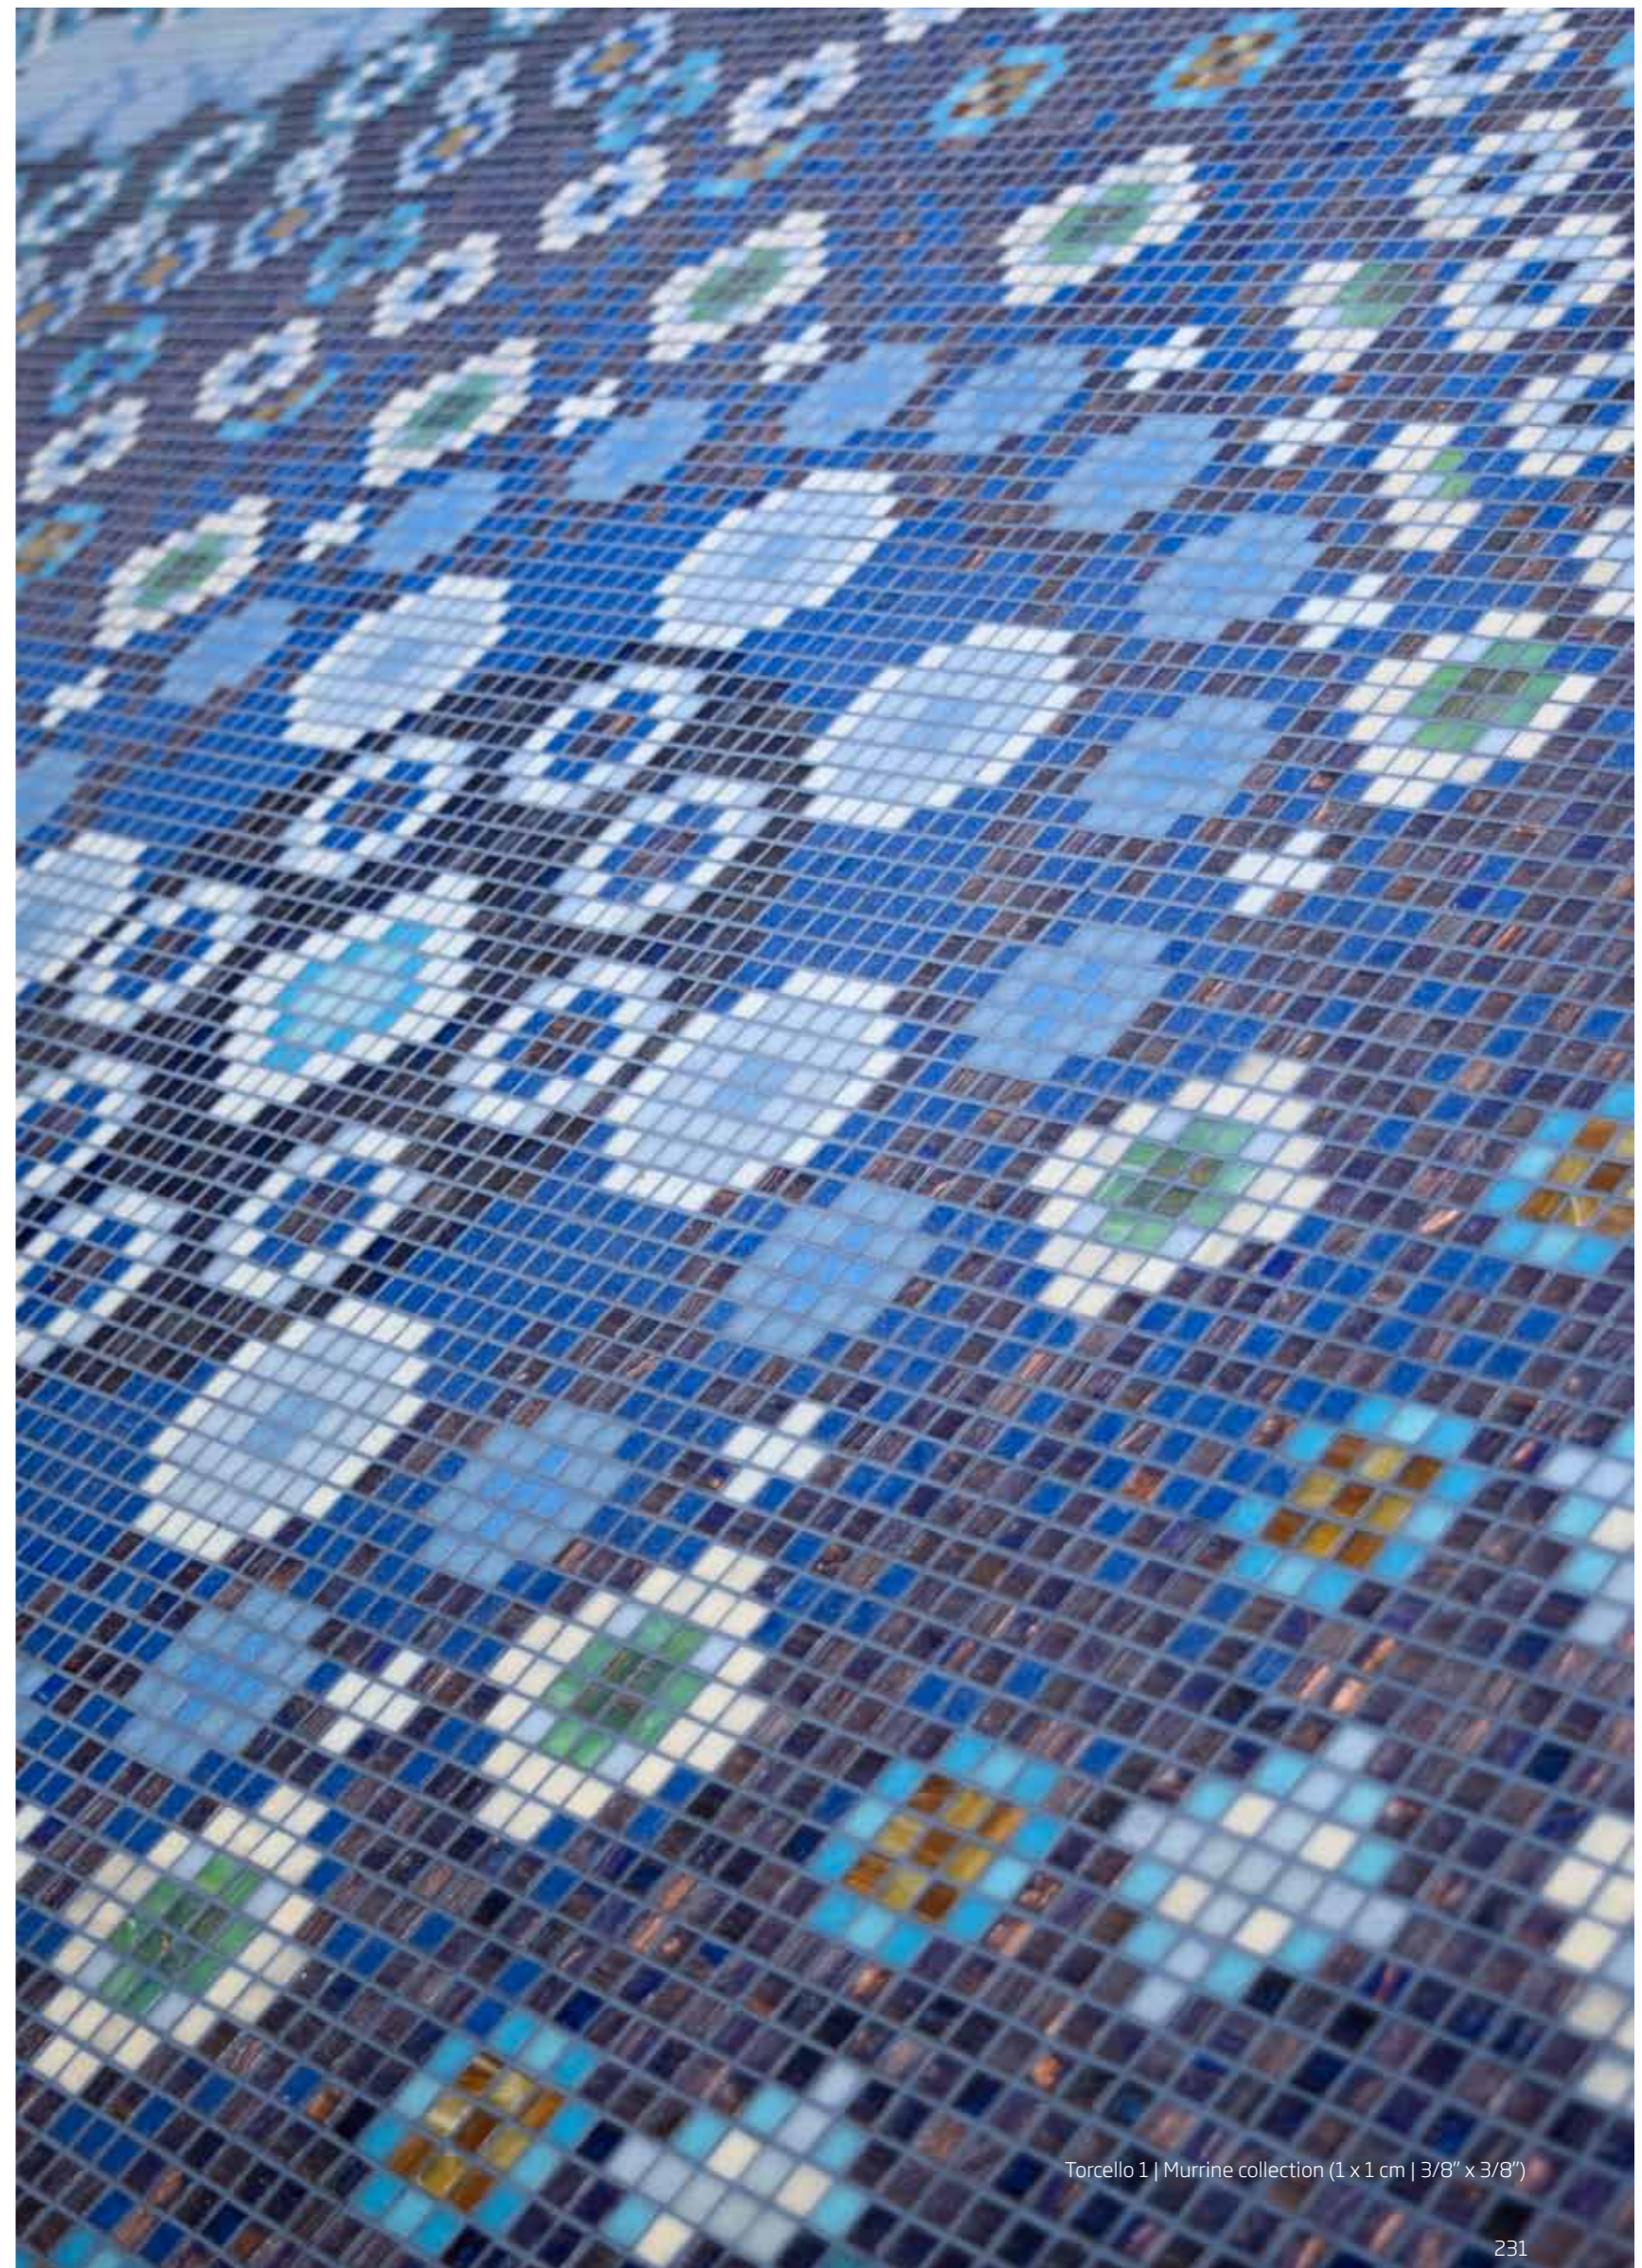

Torcello 1 | Murrine collection (1 x 1 cm | 3/8" x 3/8")