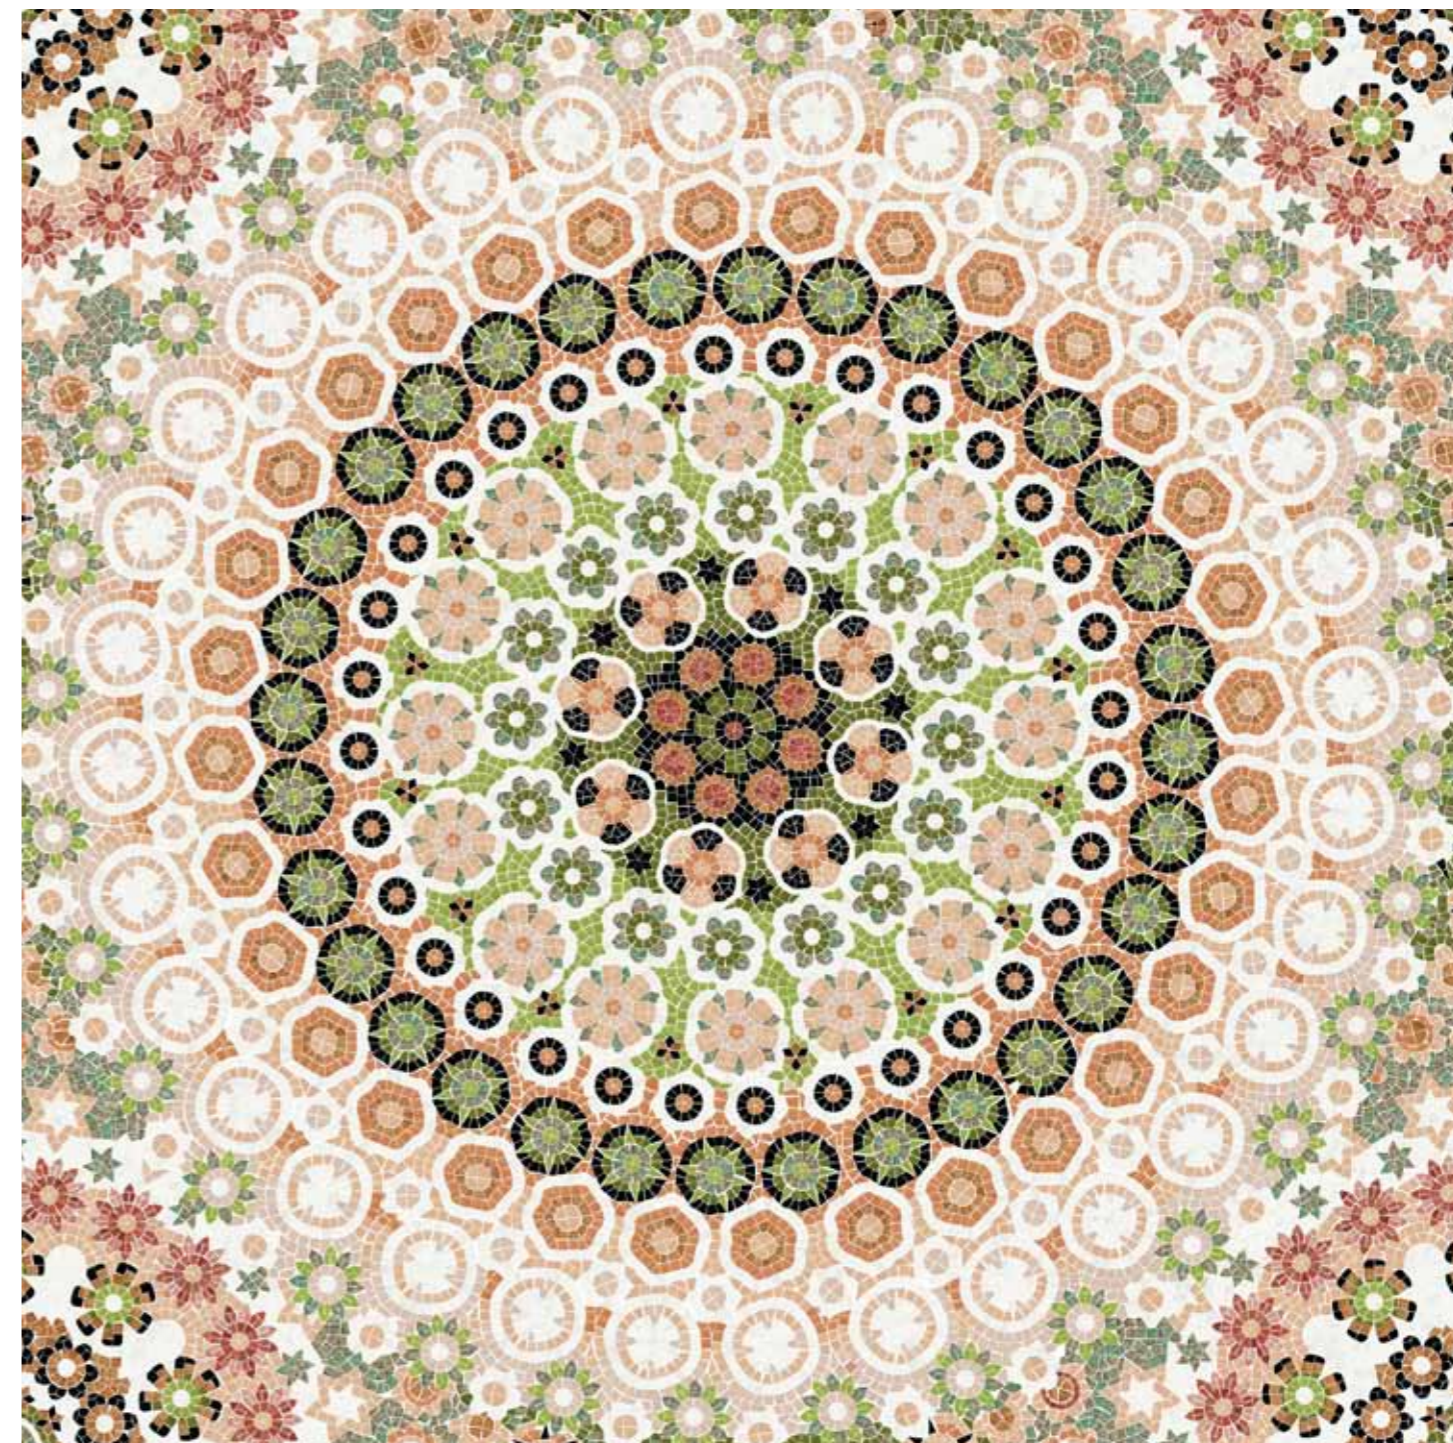

MURANO

ARTISTIC MOSAIC | 1 x 1 cm | 3/8" x 3/8"

MURANO 3