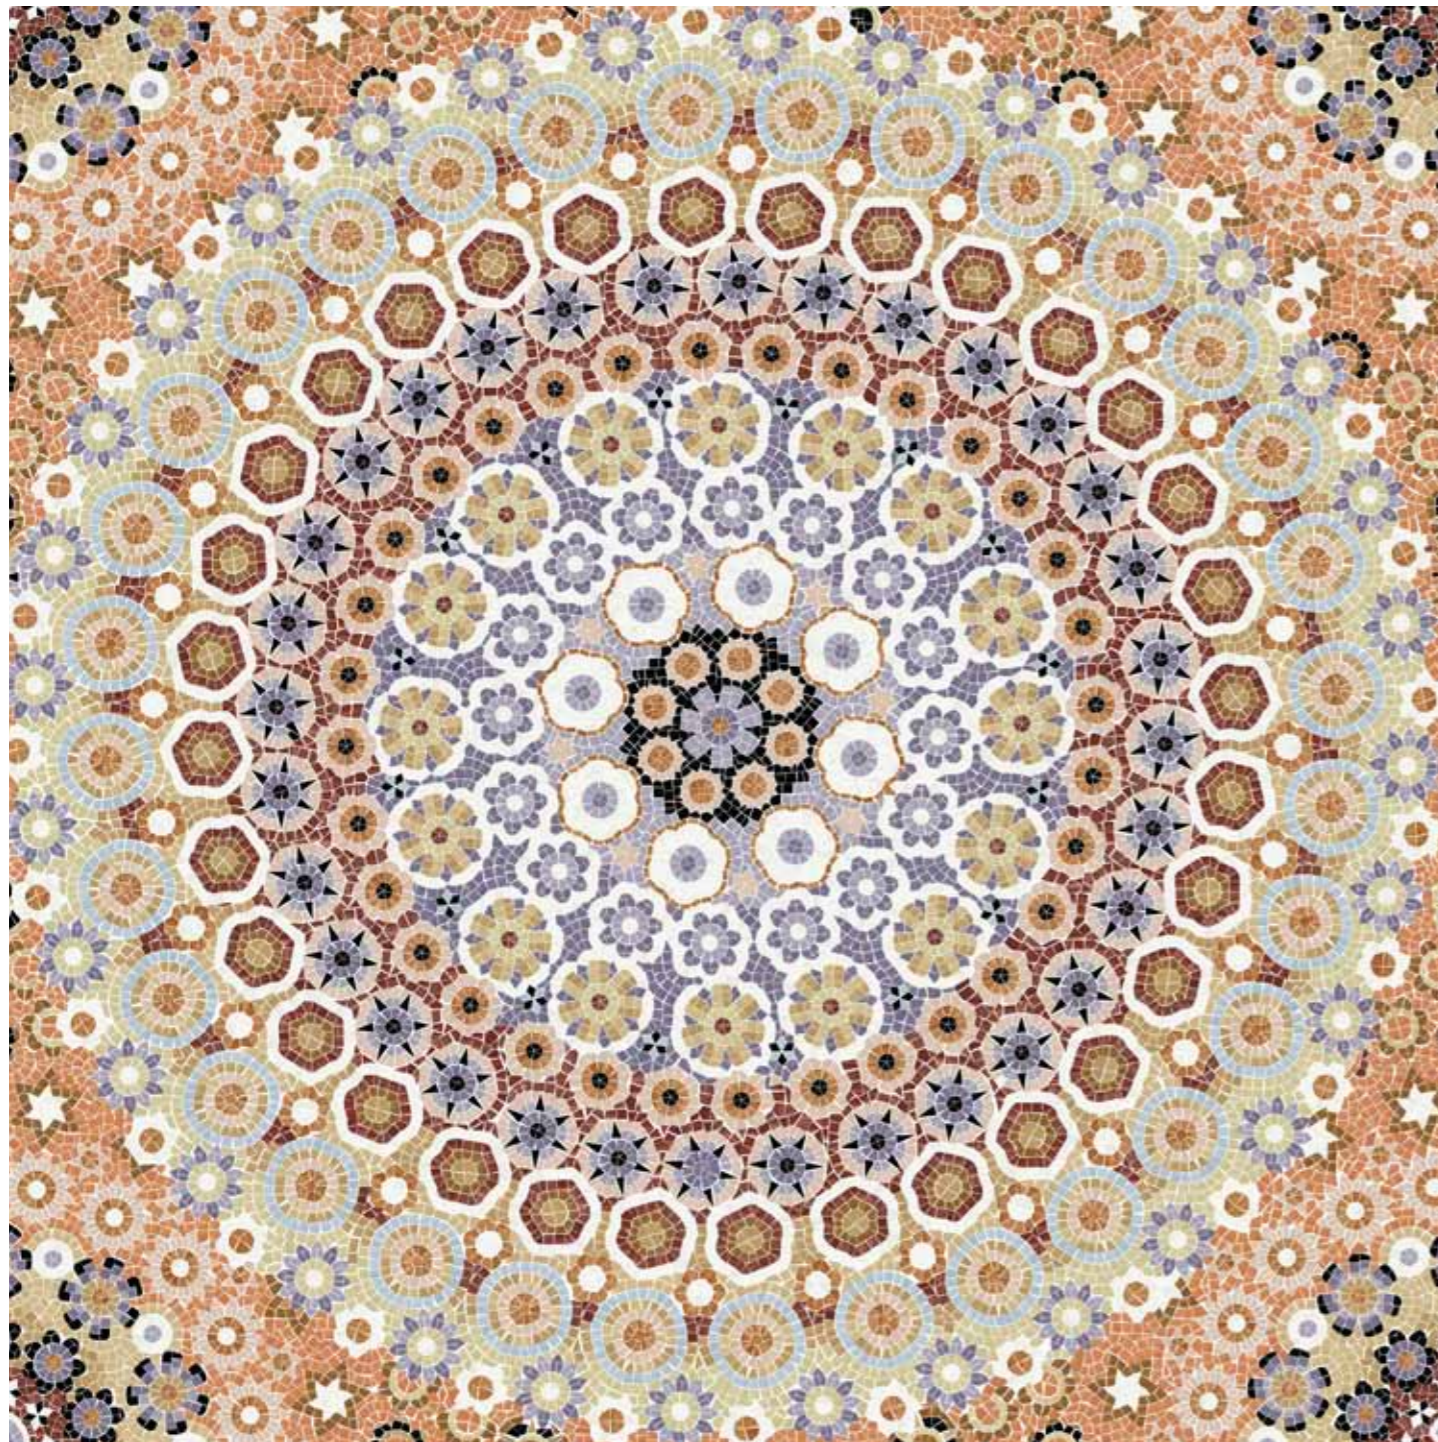

MURRINE

Real blowups are converted into artistic mosaics in order to create new decorative and stylish proposals.

MURANO ARTISTIC MOSAIC | 1 x 1 cm | 3/8" x 3/8"

MURANO 4

+ crystal

- 160
- 136
- 163
- 165
- 171
- 172
- 180
- 181
- 182
- 183
- 208
- 222
- 269