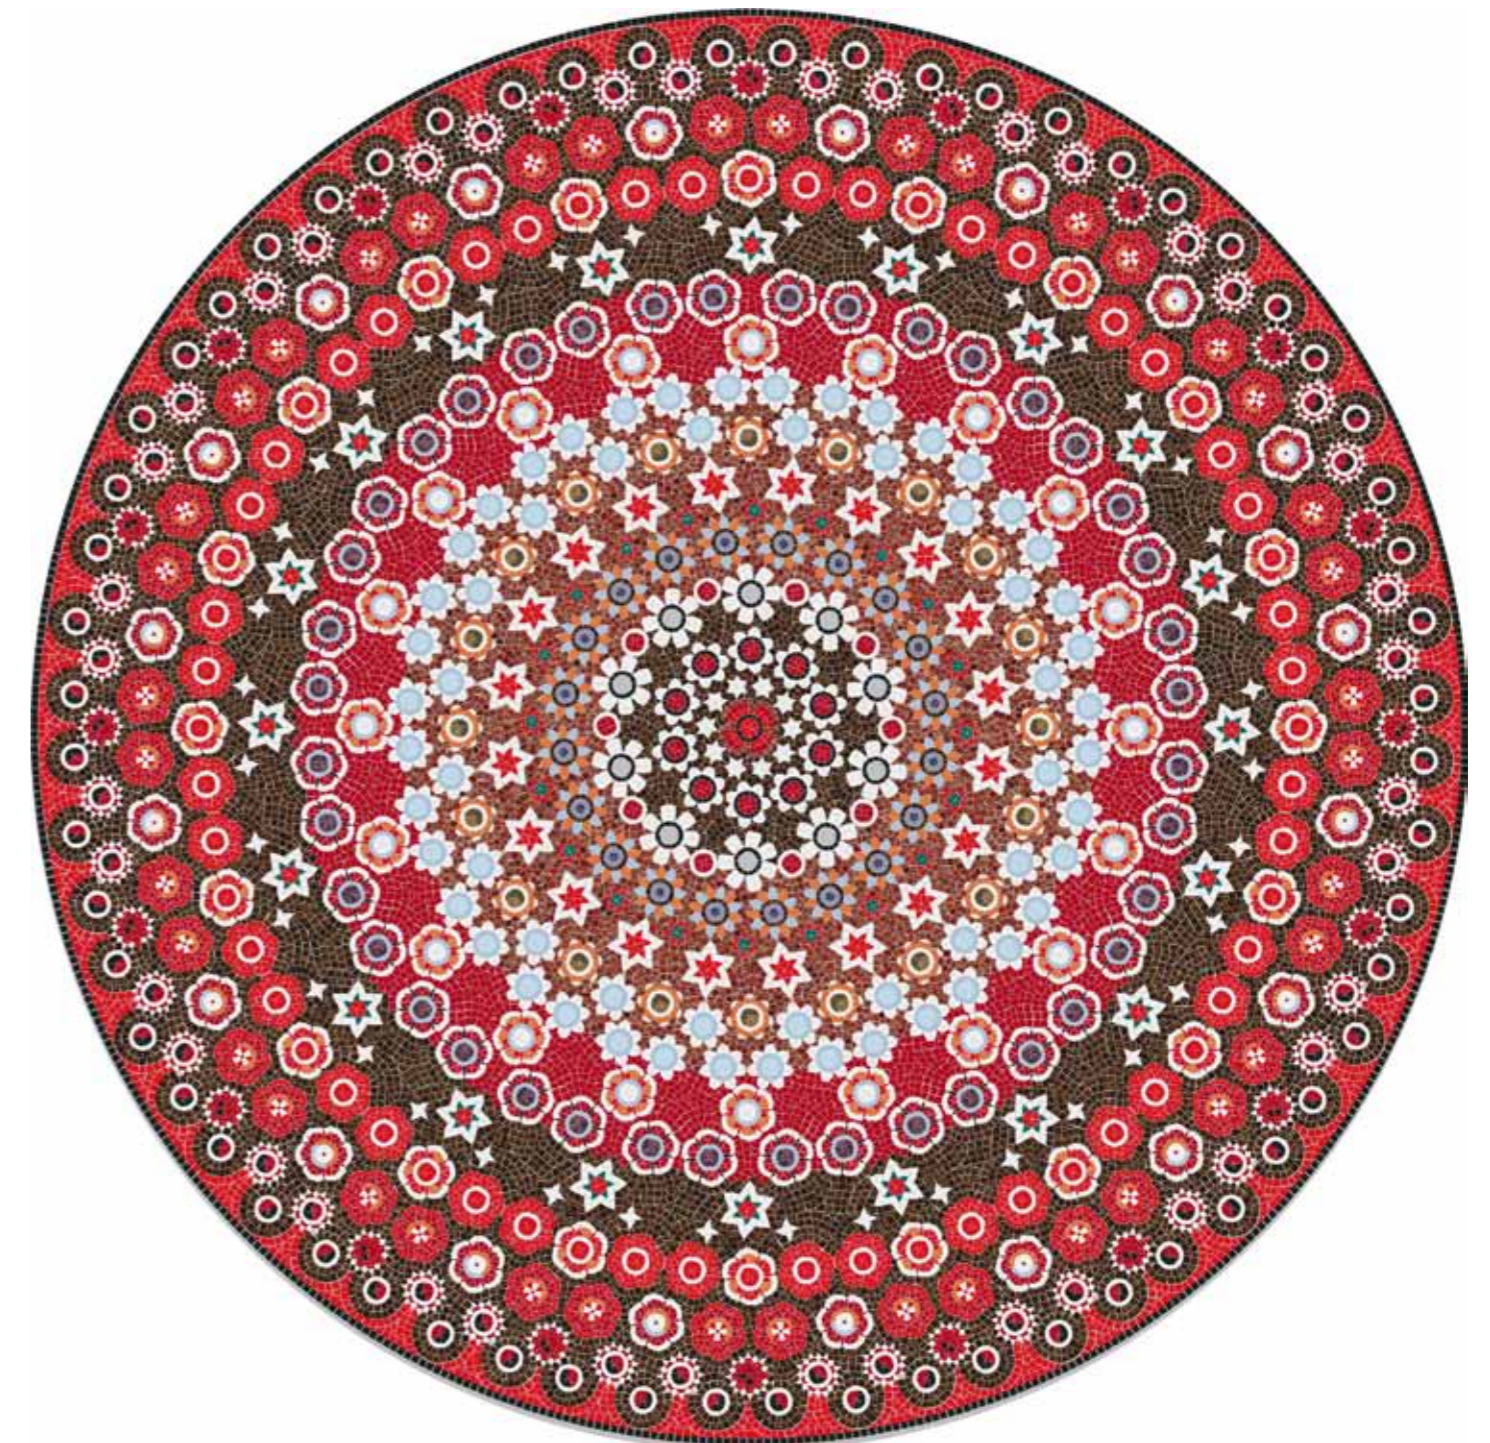

BURANO ARTISTIC MOSAIC | 1 x 1 cm | 3/8" x 3/8" | Ø 204,5 cm | 80 1/2"

BURANO 2

1. + crystal
2. 113
   - 135
   - 136
   - 151
   - 155
   - 160
   - 170
   - 171
   - 173
   - 183
   - 204
   - 205
   - 206
   - 228
   - 269
   - 270
   - 2122

Modular size | Formato modulo
Format module | Modulgröße
Formato módulo | Формат модуля

Ø 204,5 cm | 80 1/2"