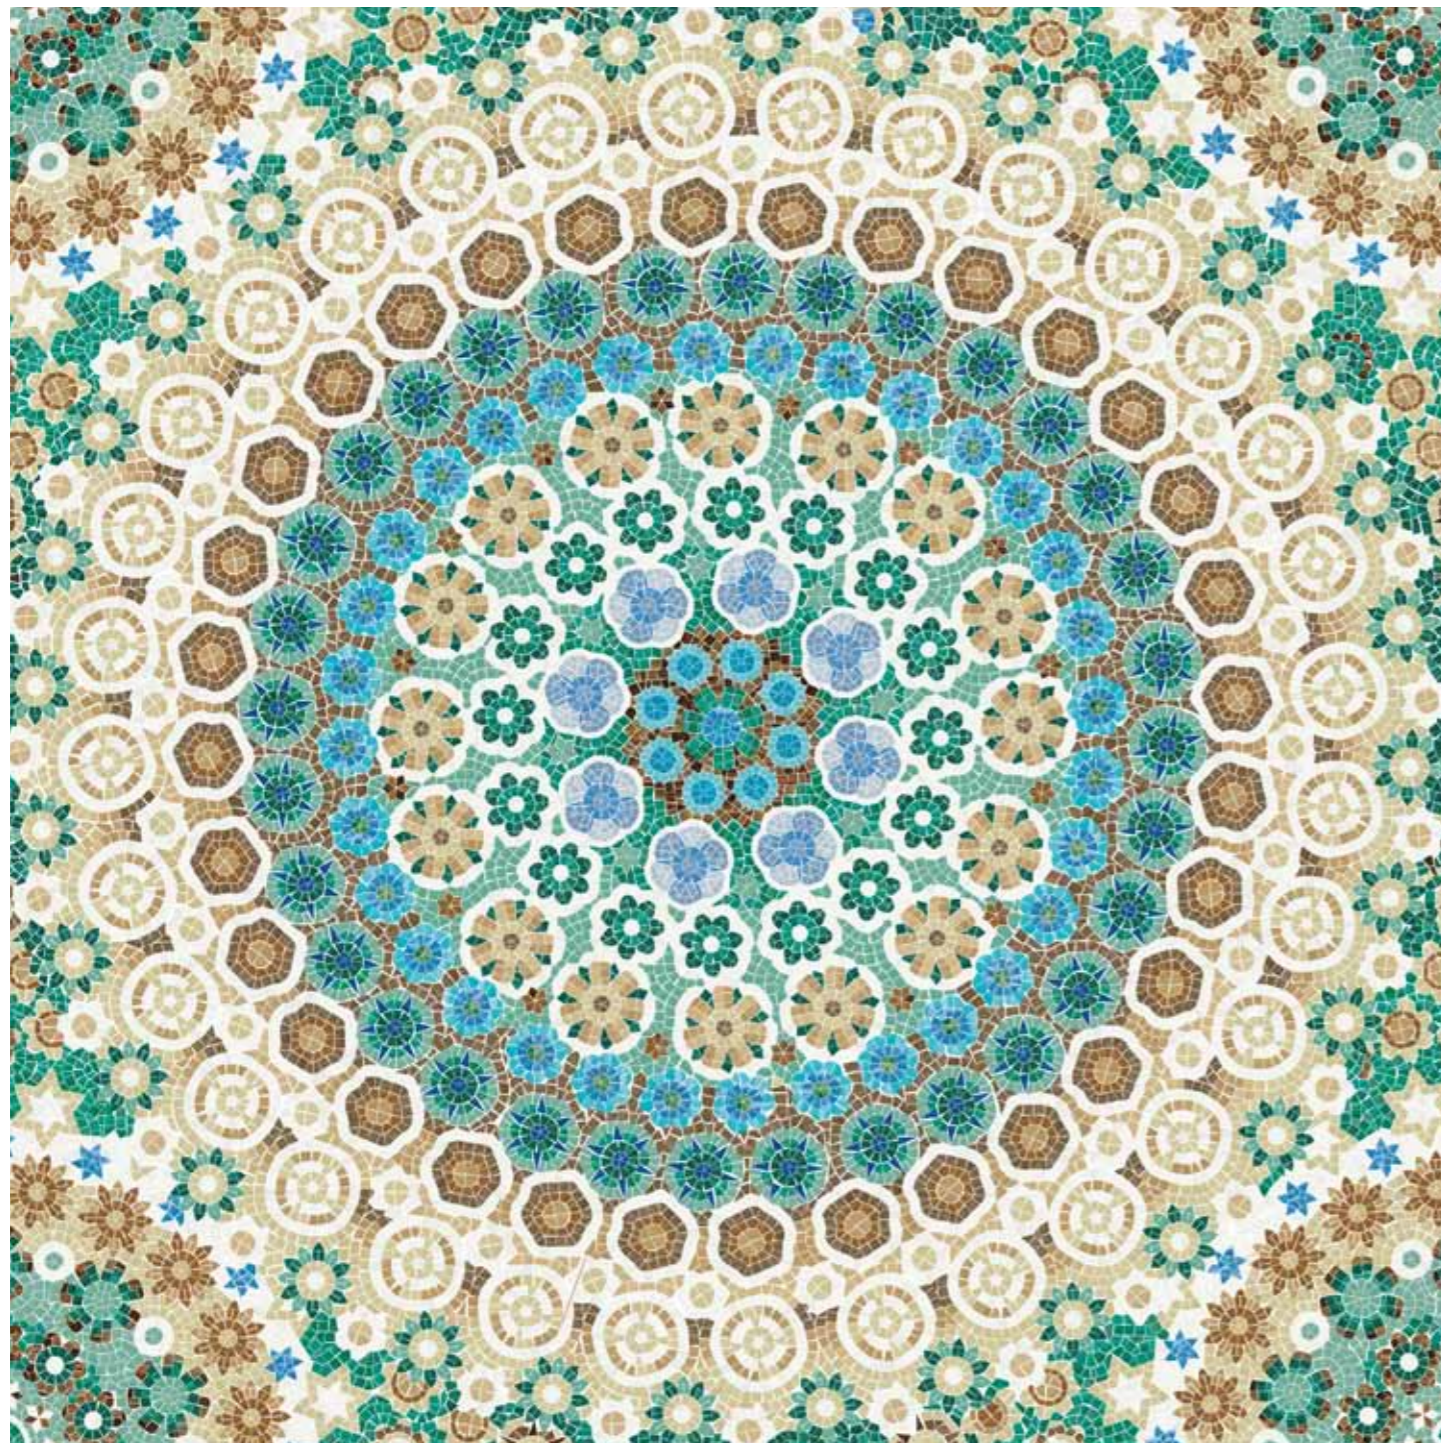

MURANO

ARTISTIC MOSAIC | 1 x 1 cm | 3/8" x 3/8"

MURANO 2

+ crystal

- 110
- 111
- 113
- 122
- 131
- 136
- 137
- 138
- 160
- 180
- 181
- 182
- 183
- 233
- 241
- 243
- 244
- 253
- 270
- 282
- 2122

Modular size | Formato modulo
Format module | Modulgröße
Formato módulo | Формат модуля