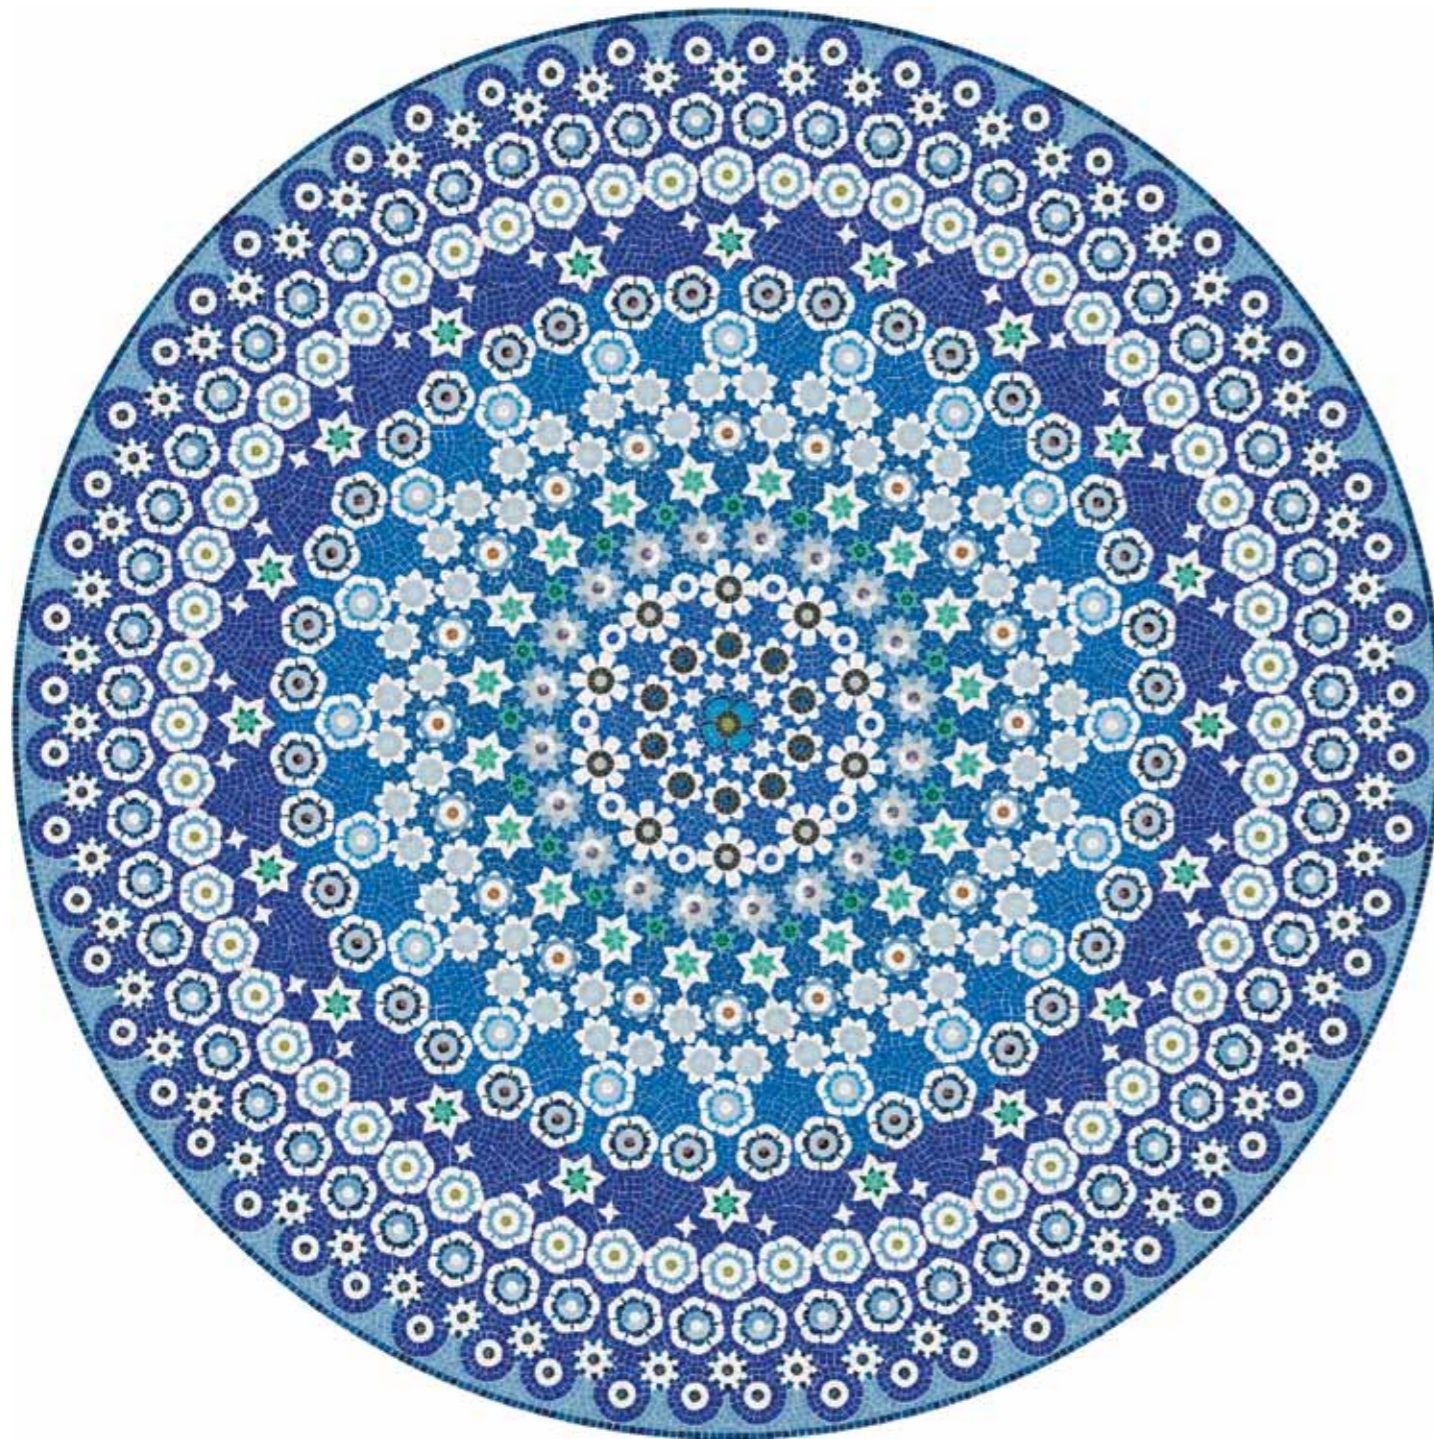

BURANO

ARTISTIC MOSAIC | 1 x 1 cm | 3/8" x 3/8" | Ø 204,5 cm | 80 1/2"

BURANO 1

1. + crystal
2. 109
   - 111
   - 113
   - 123
   - 129
   - 131
   - 132
   - 133
   - 135
   - 136
   - 137
   - 138
   - 150
   - 151
   - 155
   - 160
   - 170
   - 171
   - 173
   - 183
   - 228
   - 239
   - 2122

Modular size | Formato modulo
Format module | Modulgröße
Formato módulo | Формат модуля

Ø 204,5 cm | 80 1/2"