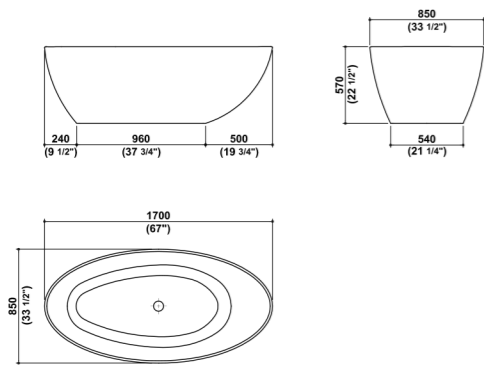

51, 52, 53

Aloe free standing