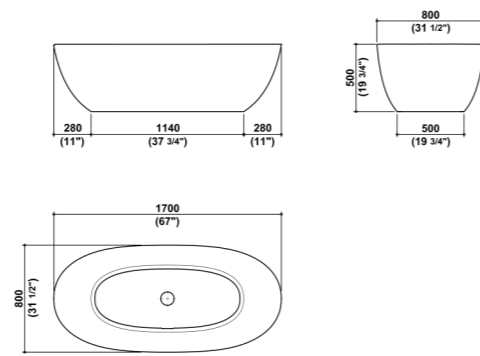

55, 56

Sidd free standing