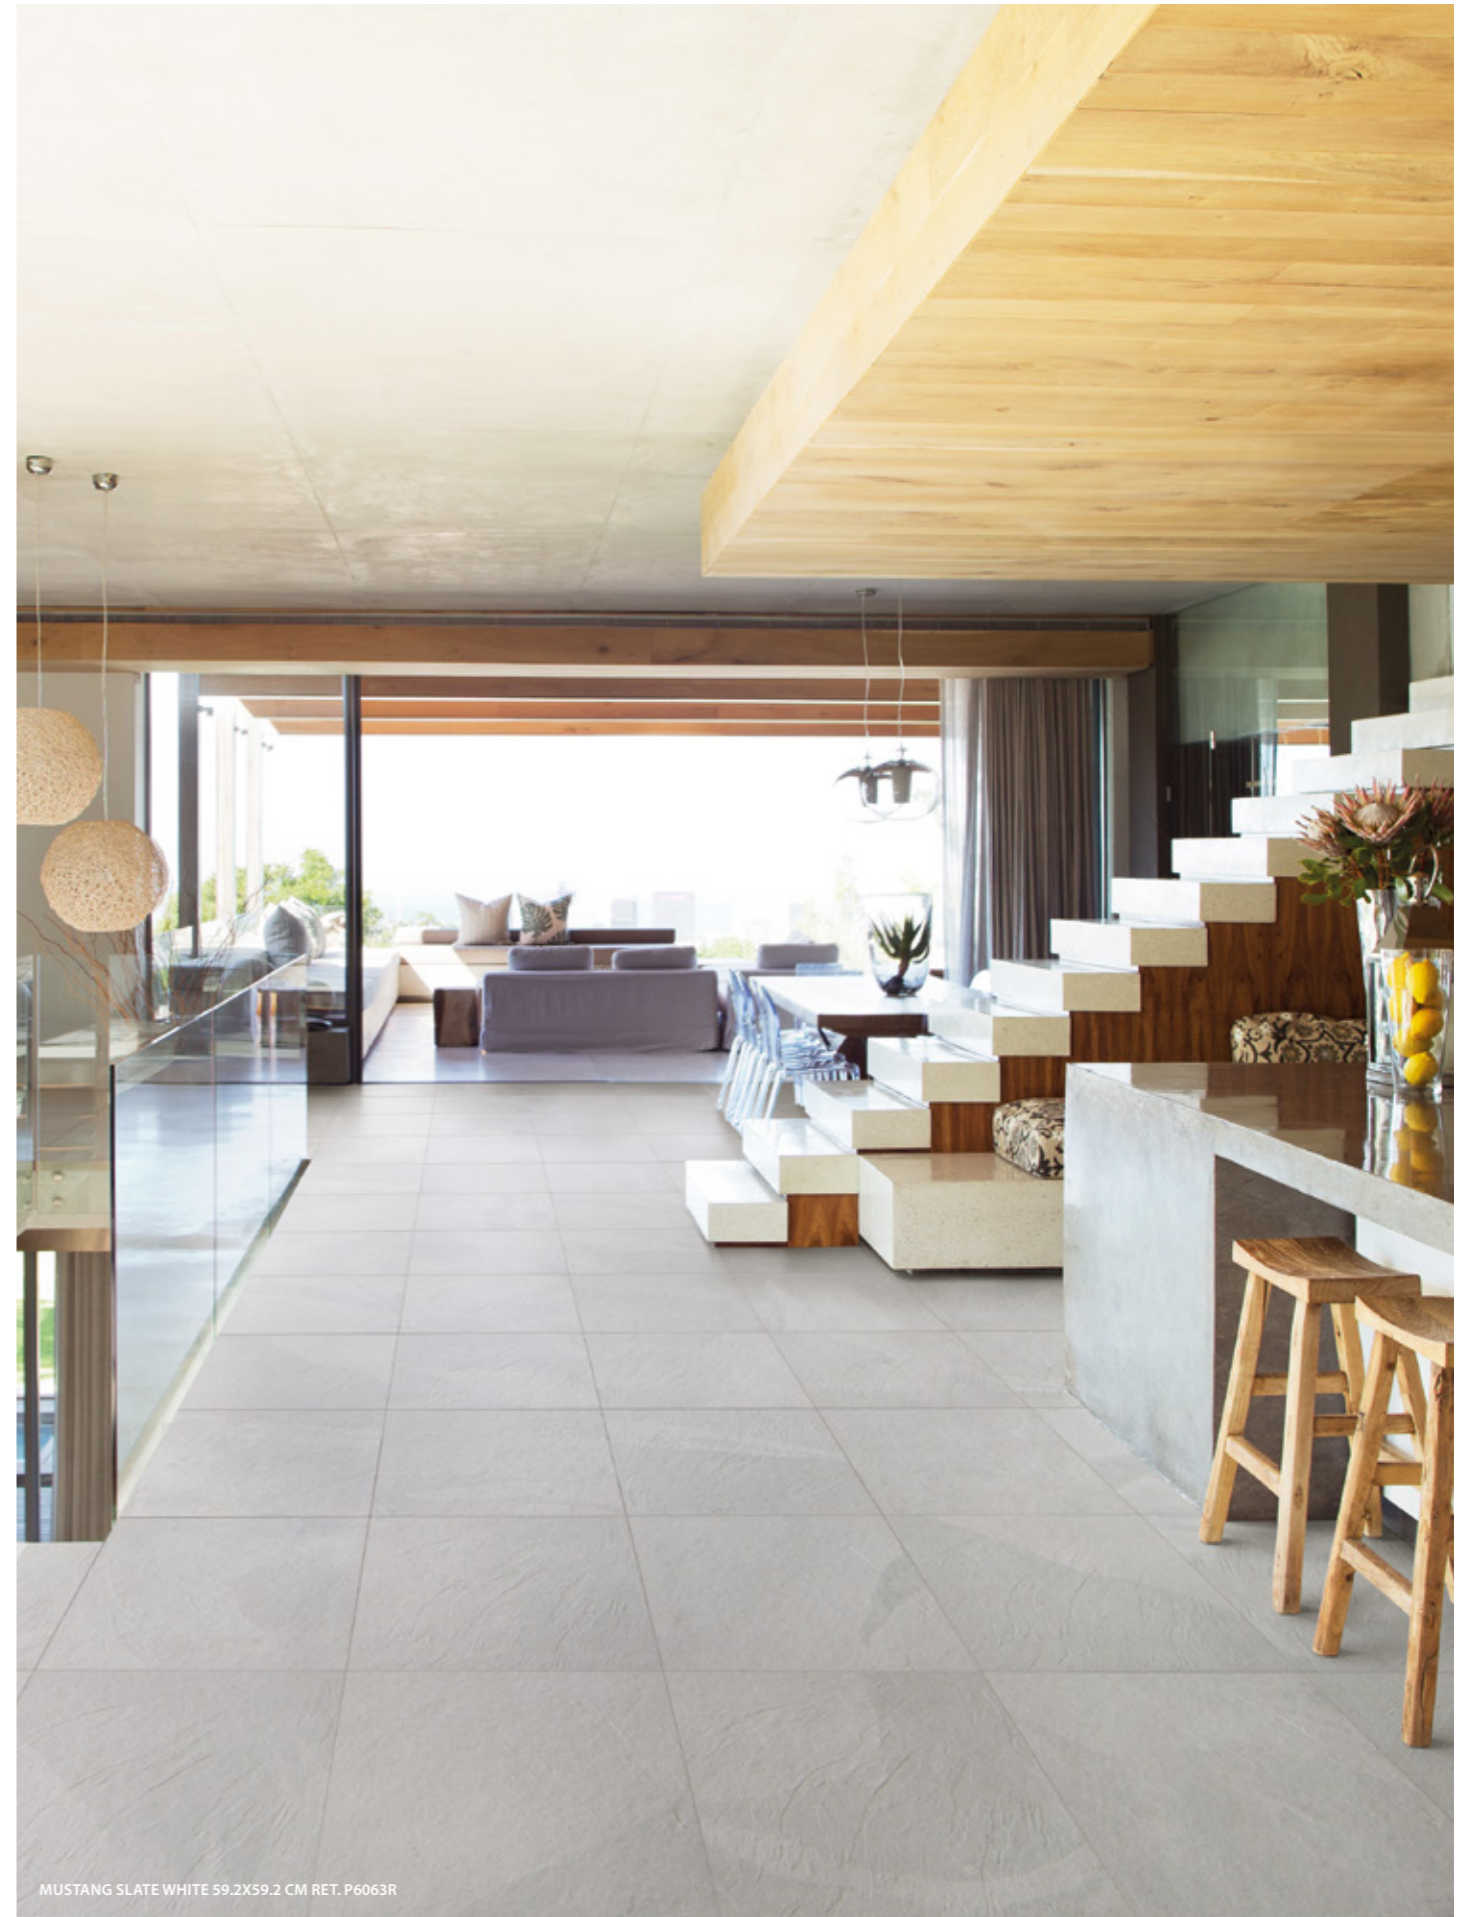

MUSTANG SLATE WHITE 59.2X59.2 CM RET. P6063R

SIZES (CM)	PIECES / BOX	SQM / BOX	WEIGHT / BOX	BOX / PALLET	SQM / PALLET	WEIGHT / PALLET
Dimensão . Format	Peças / Caixa . Pièces / Boîte	M² / Caixa . M² / Boîte	Peso / Caixa . Poids / Boîte	Caixa / Paleta . Boîte / Palette	M² / Paleta . M² / Palette	Peso / Paleta . Poids / Palette
Maße . Formato	Stück / Karton . Piezas / Caja	M² / Karton . M² / Caja	Gewicht / Karton . Peso / Caja	Kartons / Palette . Caja / Pallet	M² / Palette . M² / Pallet	Gewicht / Palette . Peso / Pallet
Размеры	Штук / Коробка	Кв.м / Коробка	Вес / Коробка	Коробок / Поддон	Кв.м / Поддон	Вес / Поддон
59.2x59.2x1 ret.	3	1.050	23.20	36	37.800	855
60x60x1	3	1.080	23.78	36	38.880	876