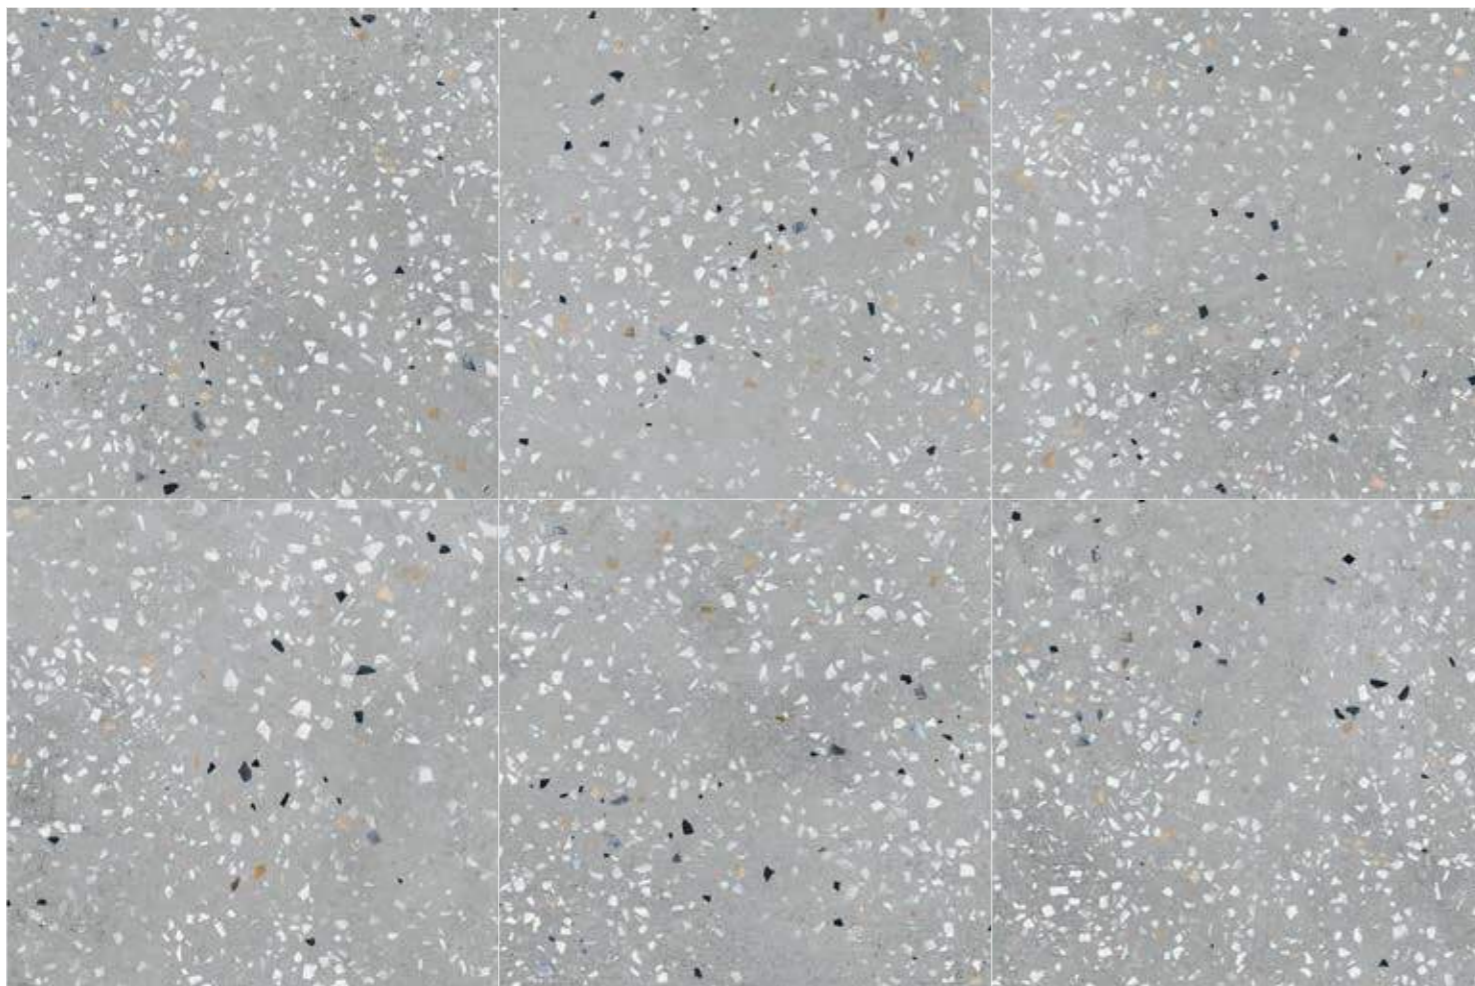

NAPOLI
75 X 75

WALL
Napoli Pearl Matt 37,5x75 Rect.

FLOOR
Napoli Pearl Matt 75x75 Rect.

NAPOLI
75 X 75

FLOOR
Napoli Grey Matt 75x75 Rect.
Napoli Grey Grip 75x75 Rect.

NAPOLI

75x75 30"x30" 37,5x75 15"x30"

PORCELAIN · PORCELÁNICO

8 designs/diseños 75x75
16 designs/diseños 37,5x75

B29 Napoli Pearl Matt 75x75 Rect.
B83 Napoli Pearl Grip 75x75 Rect. C3

B29 Napoli Grey Matt 75x75 Rect.
B83 Napoli Grey Grip 75x75 Rect. C3

B29 Napoli Pearl Matt 37,5x75 Rect.

B29 Napoli Grey Matt 37,5x75 Rect.

SPECIAL PIECES. AVAILABLE IN ALL COLORS
PIEZAS ESPECIALES. DISPONIBLE EN TODOS LOS COLORES.

Skirting romo.
Rodapié romo.
P23 8x75