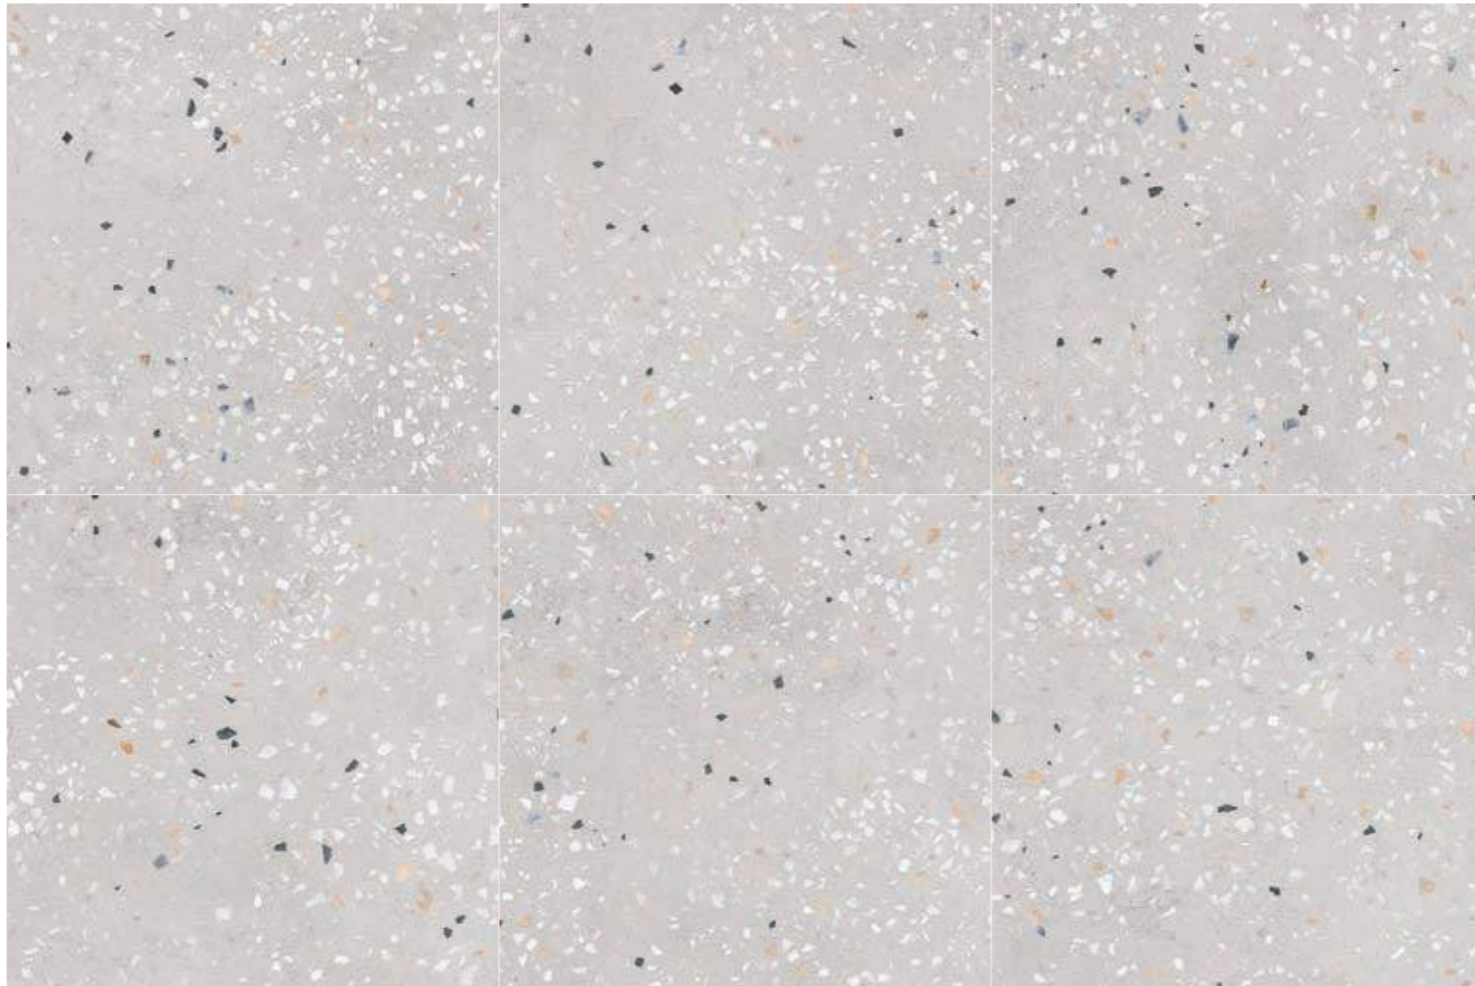

NAPOLI
75 X 75

WALL
Napoli Pearl Matt 37,5x75 Rect.

FLOOR
Napoli Pearl Matt 75x75 Rect.

NAPOLI
75 X 75

FLOOR
Napoli Grey Matt 75x75 Rect.
Napoli Grey Grip 75x75 Rect.

NAPOLI

75x75 30"x30" 37,5x75 15"x30"

PORCELAIN · PORCELÁNICO

8 designs/diseños 75x75
16 designs/diseños 37,5x75

B29 Napoli Pearl Matt 75x75 Rect.
B83 Napoli Pearl Grip 75x75 Rect. C3

B29 Napoli Grey Matt 75x75 Rect.
B83 Napoli Grey Grip 75x75 Rect. C3

B29 Napoli Pearl Matt 37,5x75 Rect.

B29 Napoli Grey Matt 37,5x75 Rect.

SPECIAL PIECES. AVAILABLE IN ALL COLORS
PIEZAS ESPECIALES. DISPONIBLE EN TODOS LOS COLORES.

Skirting romo.
Rodapié romo.
P23 8x75