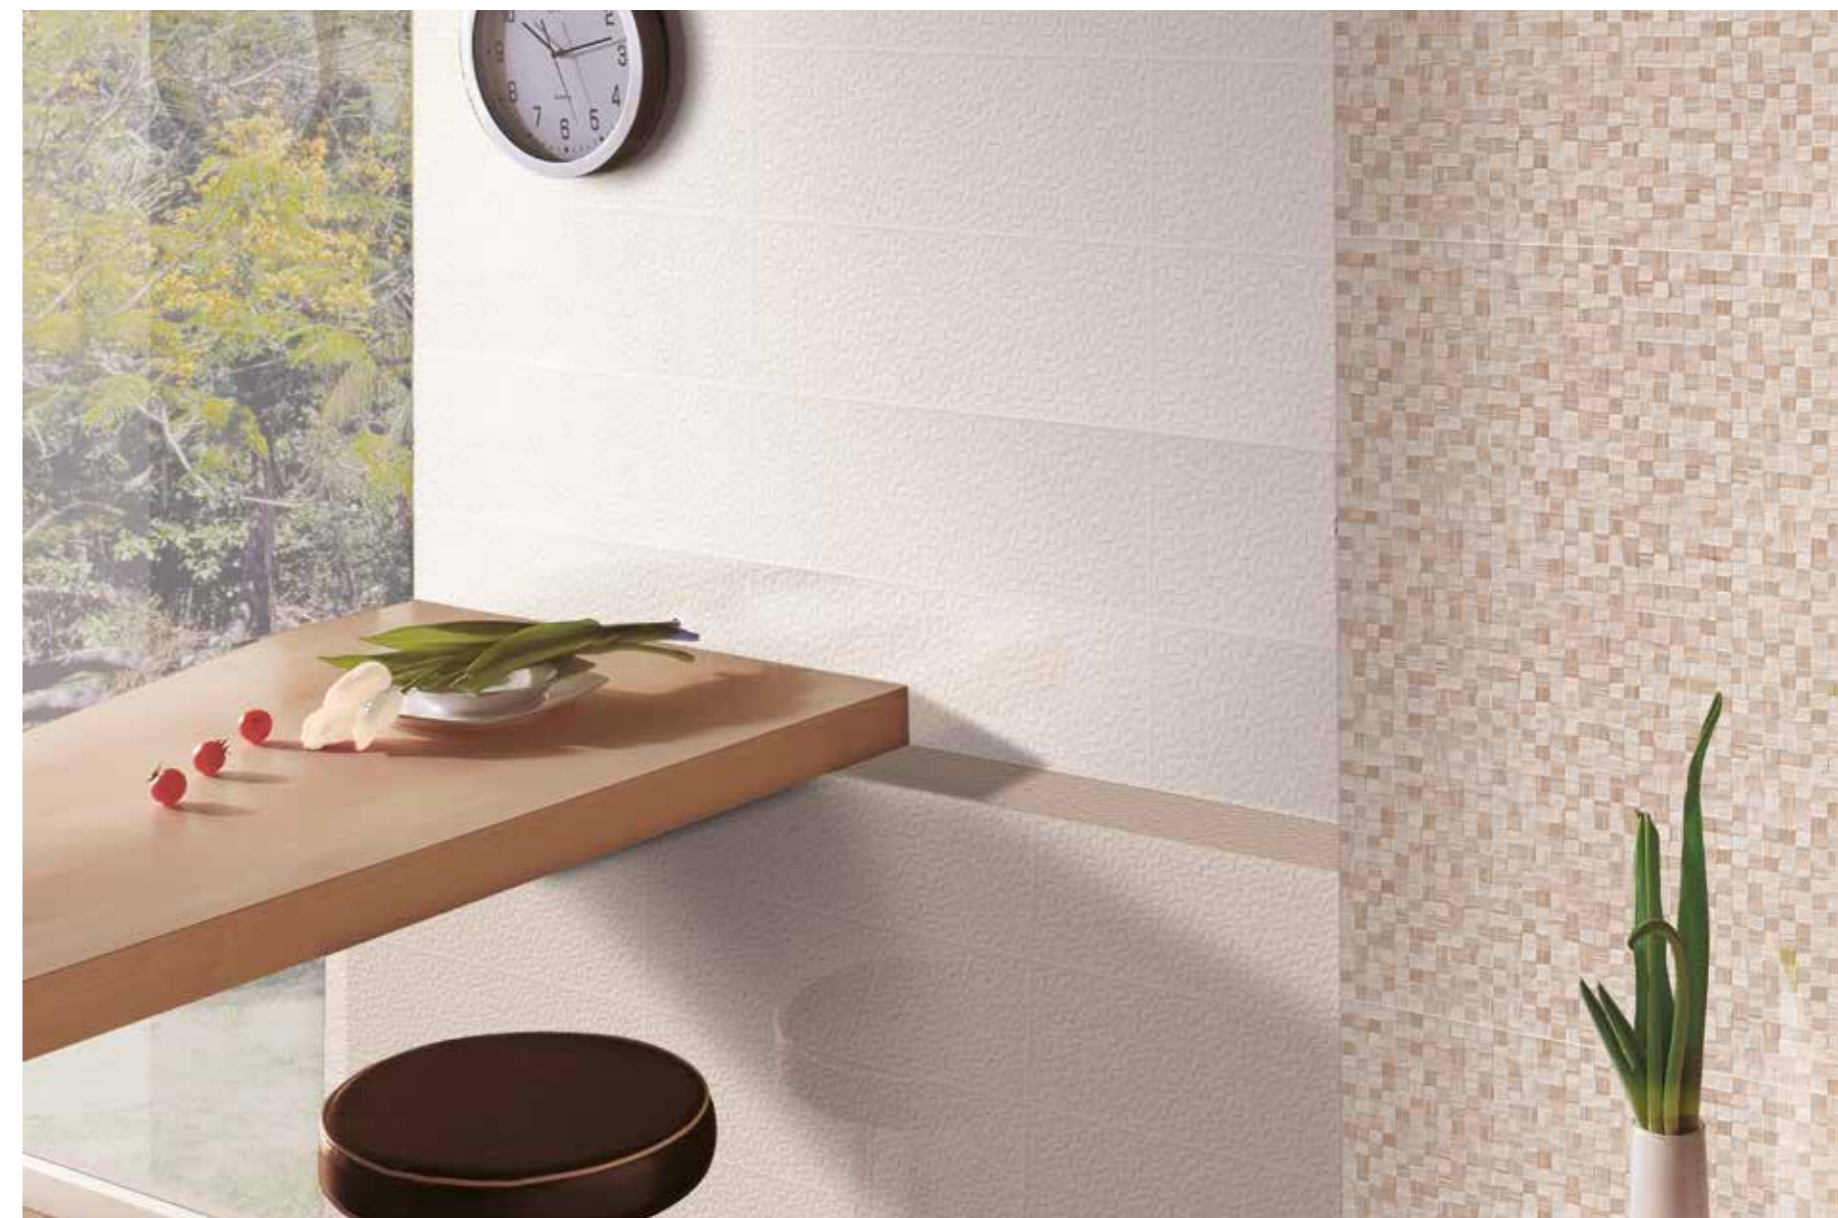

Revestimientos / Wall Tiles

Mosaic Crema/Square Moka 20x60cm/7,9"x23,6"