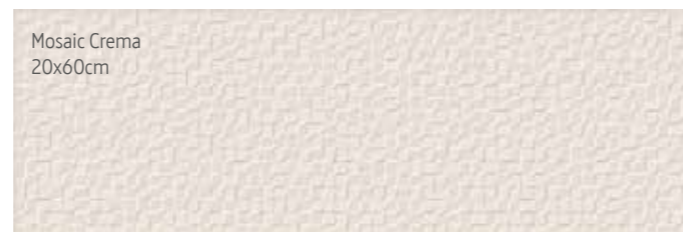

Mosaic

20x60cm/7,9"x23,6"

Revestimiento Pasta Roja /
Red body Wall Tiles

Mosaic
20x60cm/
7,9"x23,6"

Packing

Formato	Pz/Cj	M²/Cj	Cj/PL	M²/PL	Kg/Cj	Kg/PL
20x60	9	1,08	80	86,40	17,9	1452,00

20x60cm/7,9"x23,6"

Mosaic Crema	M13	Mosaic Square Mix	M15
Mosaic Square Moka	M13	Dc Continuum Crema	P39

Revestimientos / Wall Tiles

Mosaic Crema/Square Moka 20x60cm/7,9"x23,6"

Pavimento coordinado/
Coordinated floor tile
Fresh 31,6x31,6/12,4"x12,4"