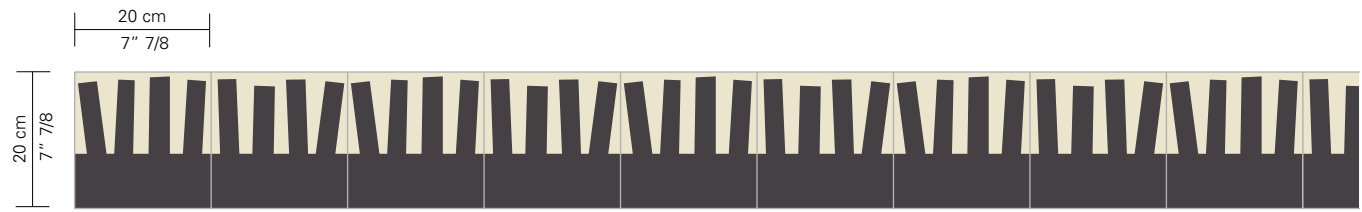

Prussia, Cioccolato

ON / OFF TEAL

Petrolio, Carabi

ON / OFF NIGHT

Prussia, Cioccolato

TAC NIGHT

FRINGE BLACK (A + B)

Latte, Liquirizia