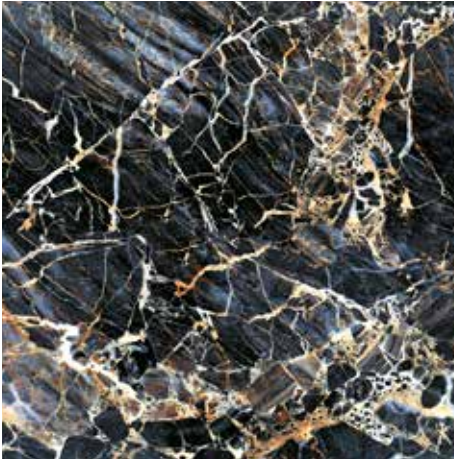

NEPTUN

60x60 / 24"x24"- 60,5x60,5 / 24"x24"
60x120 / 24"x48"

60x120 cm.
NEPTUN (FULL LAPPATO) (RECTIFIED)

60x60 cm.
NEPTUN (HIGH GLOSSY) (RECTIFIED)

60x60 cm.
NEPTUN (FULL LAPPATO) (RECTIFIED)

60,5x60,5 cm.
NEPTUN (HIGH GLOSSY)

60x120 cm. NEPTUN

TERMAL CERAMIK