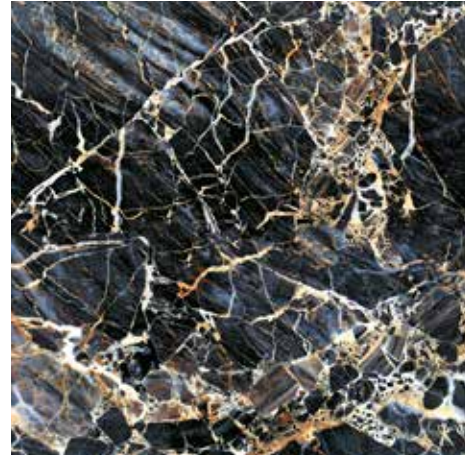

NEPTUN

60x60 / 24"x24"- 60,5x60,5 / 24"x24"
60x120 / 24"x48"

60x120 cm.
NEPTUN (FULL LAPPATO) (RECTIFIED)

60x60 cm.
NEPTUN (HIGH GLOSSY) (RECTIFIED)

60x60 cm.
NEPTUN (FULL LAPPATO) (RECTIFIED)

60,5x60,5 cm.
NEPTUN (HIGH GLOSSY)

60x120 cm. NEPTUN

TERMAL CERAMIK