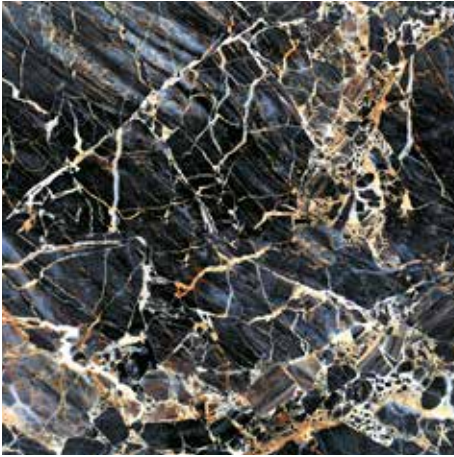

NEPTUN

60x60 / 24"x24"- 60,5x60,5 / 24"x24"
60x120 / 24"x48"

60x120 cm.
NEPTUN (FULL LAPPATO) (RECTIFIED)

60x60 cm.
NEPTUN (HIGH GLOSSY) (RECTIFIED)

60x60 cm.
NEPTUN (FULL LAPPATO) (RECTIFIED)

60,5x60,5 cm.
NEPTUN (HIGH GLOSSY)

60x120 cm. NEPTUN

TERMAL CERAMIK