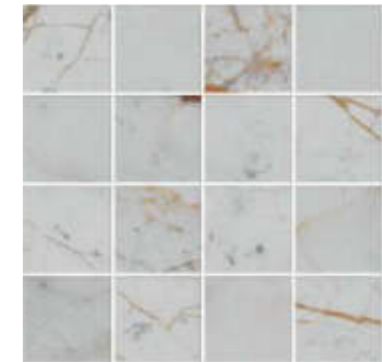

Size options

PORCELAIN TILES

30x30 cm. / 11,8"x11,8"

Packing

	SIZE	PIECES	SQM	KG
Box	30x30	11	1,00	24,1
Pallet	30x30	42	42,00	1.015

THESE NEW DECORS ARE AVAILABLE IN ALL THE MARBLE CHARM SERIES. -UPON REQUEST-

NET

MARBLE CHARM DECORS

Rectified Porcelain Tiles · 2 Different Designs · Polished

Aura Net 7x7cm.

Aura Net 5x5cm.