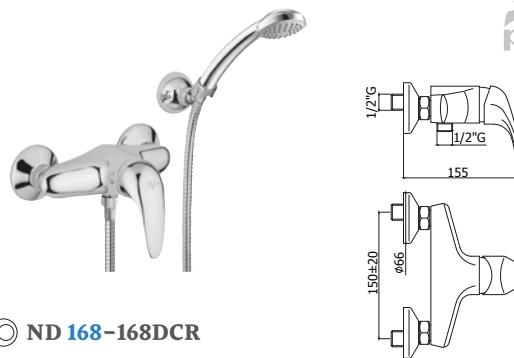

nettuno due

© ND 075CR

Video istruzioni Pbox
Pbox video instructions

© PBOX 001

Set incasso universale
per miscelatori doccia
*Universal Concealed
Box for mixers*

*Da abbinare solo con
ND BOX010 - ND BOX015
*To be completed only with
ND BOX010 - ND BOX015

© ND BOX010CR

Set esterno miscelatore
incasso doccia senza deviatore
*External set for concealed
shower mixer without diverter*

*Da abbinare
solo con PBOX 001
*To be completed
only with PBOX 001

© ND BOX015CR

Set esterno miscelatore
incasso doccia con deviatore
*External set for concealed
shower mixer with diverter*

*Da abbinare
solo con PBOX 001
*To be completed
only with PBOX 001

© ND 010CR

Miscelatore incasso doccia
Concealed shower mixer

© ND 015CR

Miscelatore incasso doccia con deviatore
Concealed shower mixer with diverter

© ND **022-023CR**

Miscelatore vasca con/*senza* set doccia
Bath/shower mixer with/*without* shower set

© ND **168-168DCR**