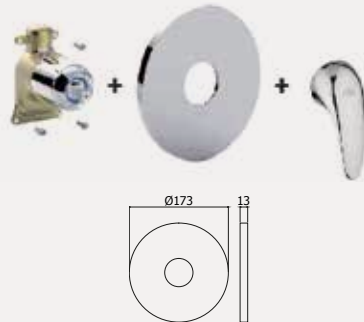

nettuno due

© ND 075CR

Video istruzioni Pbox
Pbox video instructions

© PBOX 001

Set incasso universale
per miscelatori doccia
*Universal Concealed
Box for mixers*

*Da abbinare solo con
ND BOX010 - ND BOX015
*To be completed only with
ND BOX010 - ND BOX015

© ND BOX010CR

Set esterno miscelatore
incasso doccia senza deviatore
*External set for concealed
shower mixer without diverter*

*Da abbinare
solo con PBOX 001
*To be completed
only with PBOX 001

© ND BOX015CR

Set esterno miscelatore
incasso doccia con deviatore
*External set for concealed
shower mixer with diverter*

*Da abbinare
solo con PBOX 001
*To be completed
only with PBOX 001

© ND 010CR

Miscelatore incasso doccia
Concealed shower mixer