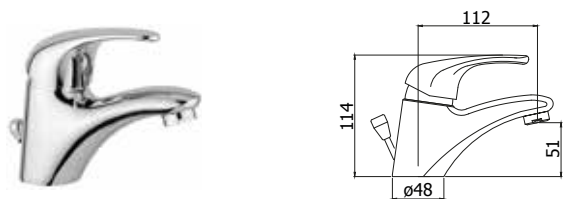

Set esterno miscelatore
incasso doccia con deviatore
*External set for concealed
shower mixer with diverter*

*Da abbinare
solo con PBOX 001
*To be completed
only with PBOX 001

© ND 010CR

Miscelatore incasso doccia
Concealed shower mixer

© ND 015CR

Miscelatore incasso doccia con deviatore
Concealed shower mixer with diverter

© ND **022-023CR**

Miscelatore vasca con/*senza* set doccia
Bath/shower mixer with/*without* shower set

© ND **168-168DCR**

Miscelatore doccia con/*senza* set doccia
Shower mixer with/*without* shower set

© ND **071-075CR**

Miscelatore lavabo con/*senza* scarico
Wash basin mixer with/*without* pop up waste

© ND **131-135CR**

Miscelatore bidet con/*senza* scarico
Bidet mixer with/*without* pop up waste