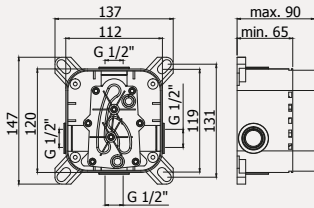

nettuno due

© ND 075CR

Video istruzioni Pbox
Pbox video instructions

© PBOX 001

Set incasso universale
per miscelatori doccia
*Universal Concealed
Box for mixers*

*Da abbinare solo con
ND BOX010 - ND BOX015
*To be completed only with
ND BOX010 - ND BOX015

© ND BOX010CR

Set esterno miscelatore
incasso doccia senza deviatore
*External set for concealed
shower mixer without diverter*

*Da abbinare
solo con PBOX 001
*To be completed
only with PBOX 001

© ND BOX015CR

Set esterno miscelatore
incasso doccia con deviatore
*External set for concealed
shower mixer with diverter*

*Da abbinare
solo con PBOX 001
*To be completed
only with PBOX 001

© ND 010CR

Miscelatore incasso doccia
Concealed shower mixer