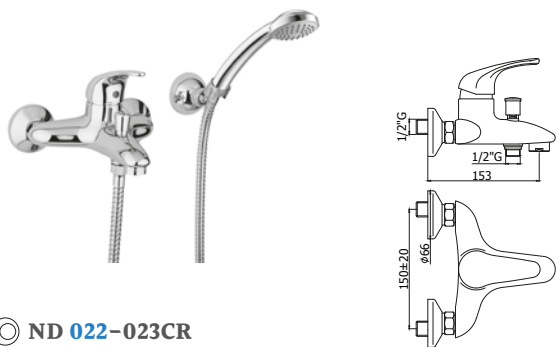

© ND BOX010CR

Set esterno miscelatore
incasso doccia senza deviatore
*External set for concealed
shower mixer without diverter*

*Da abbinare
solo con PBOX 001
*To be completed
only with PBOX 001

© ND BOX015CR

Set esterno miscelatore
incasso doccia con deviatore
*External set for concealed
shower mixer with diverter*

*Da abbinare
solo con PBOX 001
*To be completed
only with PBOX 001

© ND 010CR

Miscelatore incasso doccia
Concealed shower mixer

© ND 015CR

Miscelatore incasso doccia con deviatore
Concealed shower mixer with diverter

© ND **022-023CR**

Miscelatore vasca con/*senza* set doccia
Bath/shower mixer with/*without* shower set

© ND **168-168DCR**