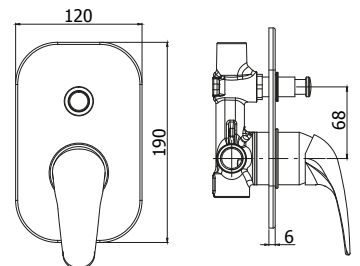

© ND BOX010CR

Set esterno miscelatore
incasso doccia senza deviatore
*External set for concealed
shower mixer without diverter*

*Da abbinare
solo con PBOX 001
*To be completed
only with PBOX 001

© ND BOX015CR

Set esterno miscelatore
incasso doccia con deviatore
*External set for concealed
shower mixer with diverter*

*Da abbinare
solo con PBOX 001
*To be completed
only with PBOX 001

© ND 010CR

Miscelatore incasso doccia
Concealed shower mixer

© ND 015CR

Miscelatore incasso doccia con deviatore
Concealed shower mixer with diverter

© ND **022-023CR**

Miscelatore vasca con/*senza* set doccia
Bath/shower mixer with/*without* shower set

© ND **168-168DCR**