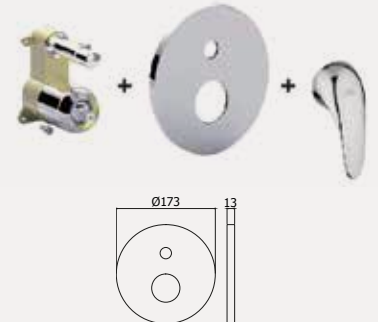

nettuno due

© ND 075CR

Video istruzioni Pbox
Pbox video instructions

© PBOX 001

Set incasso universale
per miscelatori doccia
*Universal Concealed
Box for mixers*

*Da abbinare solo con
ND BOX010 - ND BOX015
*To be completed only with
ND BOX010 - ND BOX015

© ND BOX010CR

Set esterno miscelatore
incasso doccia senza deviatore
*External set for concealed
shower mixer without diverter*

*Da abbinare
solo con PBOX 001
*To be completed
only with PBOX 001

© ND BOX015CR

Set esterno miscelatore
incasso doccia con deviatore
*External set for concealed
shower mixer with diverter*

*Da abbinare
solo con PBOX 001
*To be completed
only with PBOX 001

© ND 010CR

Miscelatore incasso doccia
Concealed shower mixer