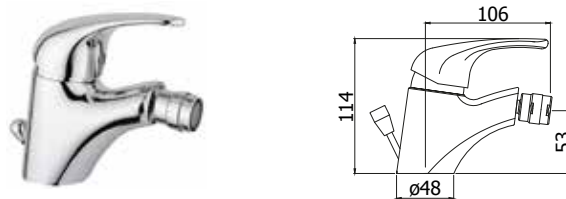

© ND BOX010CR

Set esterno miscelatore
incasso doccia senza deviatore
*External set for concealed
shower mixer without diverter*

*Da abbinare
solo con PBOX 001
*To be completed
only with PBOX 001

© ND BOX015CR

Set esterno miscelatore
incasso doccia con deviatore
*External set for concealed
shower mixer with diverter*

*Da abbinare
solo con PBOX 001
*To be completed
only with PBOX 001

© ND 010CR

Miscelatore incasso doccia
Concealed shower mixer

© ND 015CR

Miscelatore incasso doccia con deviatore
Concealed shower mixer with diverter

© ND **022-023CR**

Miscelatore vasca con/*senza* set doccia
Bath/shower mixer with/*without* shower set

© ND **168-168DCR**

Miscelatore doccia con/*senza* set doccia
Shower mixer with/*without* shower set

© ND **071-075CR**

Miscelatore lavabo con/*senza* scarico
Wash basin mixer with/*without* pop up waste

© ND **131-135CR**

Miscelatore bidet con/*senza* scarico
Bidet mixer with/*without* pop up waste