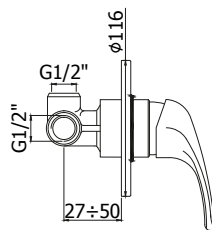

© ND BOX010CR

Set esterno miscelatore
incasso doccia senza deviatore
*External set for concealed
shower mixer without diverter*

*Da abbinare
solo con PBOX 001
*To be completed
only with PBOX 001

© ND BOX015CR

Set esterno miscelatore
incasso doccia con deviatore
*External set for concealed
shower mixer with diverter*

*Da abbinare
solo con PBOX 001
*To be completed
only with PBOX 001

© ND 010CR

Miscelatore incasso doccia
Concealed shower mixer