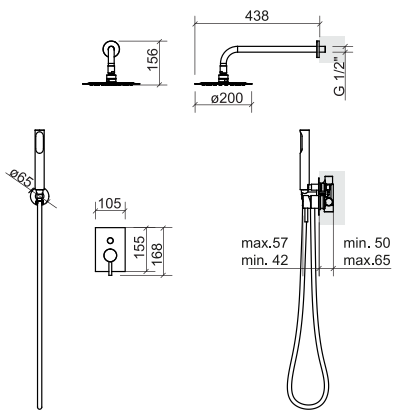

5267801C * 4V

5266801C 4V

5267601C * 5V

5266601C 5V

NEW ÍCONE

Cores | Colours | Couleurs | Colores

cromado
chrome
chrome
cromo

*** preto**
black
noir
negro

NEW

5261701C * 3V

5264701C 3V

5261801C * 4V

5264801C 4V

5261601C * 5V

5264601C 5V

NEW ÍCONE

5266701

5269802 4V

5269603 5V

5269804 4V

5269605 5V