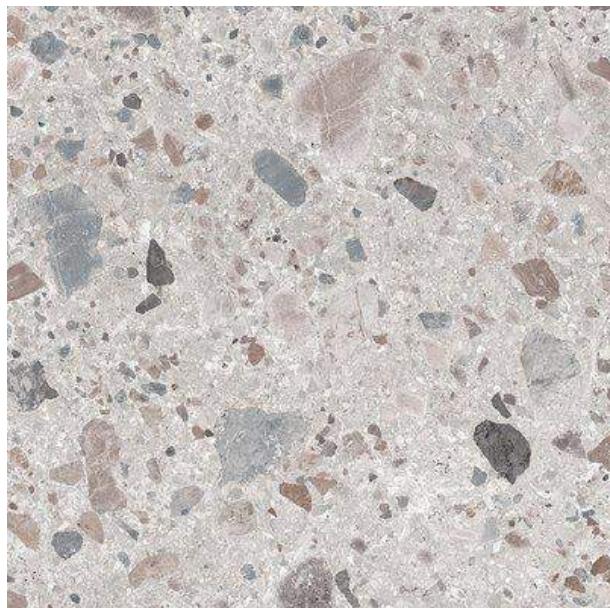

NORR 2.0

MIRAGE[®]
Porcelain Design. Sustainability.

106th Flower Shop
Blooming

106th Flower Shop
Blooming

NORR 2.0

526932/HAV RR 06 NAT SQ/1200x1200x9

526969/OKEN RR 08 NAT SQ/1200x1200x9

526933/GRUS RR 09 NAT SQ/1200x1200x9