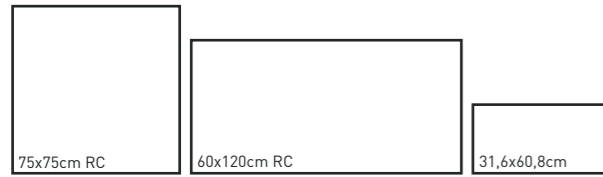

MS NORTHBAY NOCE SPAC 5X5 28,5X28,5

MS NORTHBAY NOCE SPAC 29,9X29,9

MS NORTHBAY NOCE 30X30

NORTHBAY-REL NOCE 31,6X60,8

NOCE

**NORTHBAY**  
WHITE | GREY | BONE | NOCHE

R001WS6616	<b>NORTHBAY GREY</b>	31,6x60,8cm	B 186
R001W32203	<b>NORTHBAY GREY RC</b>	75x75cm	B 273
R001W32211	<b>NORTHBAY GREY RC</b>	60x120cm	B 310

R001WS6624	<b>NORTHBAY-REL GREY</b>	31,6x60,8cm	B 200
R003MS389	<b>MS NORTHBAY GREY</b>	30x30cm	C 83 10 19,75
R003MS393	<b>MS NORTHBAY GREY SPAC 5X5</b>	28,5x28,5cm	C 116 6 6,00
R003MS397	<b>MS NORTHBAY GREY SPAC</b>	29,9x29,9cm	C 116 6 6,00