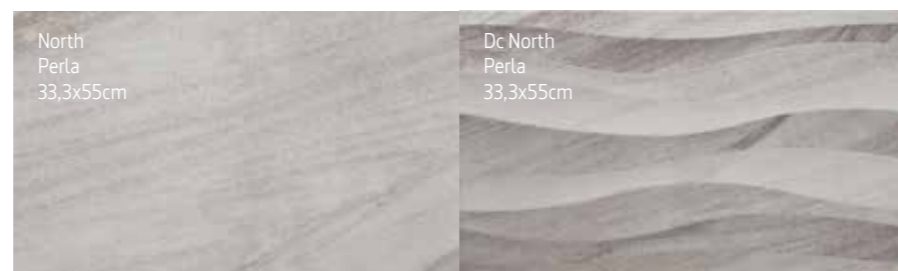

North

33x55cm/13"x21,6"

Revestimiento Pasta Roja /
Red body Wall Tiles

North
33x55cm/
13"x21,6"

Packing

Formato	Pz/Cj	M²/Cj	Cj/Pl	M²/Pl	Kg/Cj	Kg/Pl
33x55	10	1,84	48	88,32	27	1316,00

33x55cm/13"x21,6"

North Marfil/North Perla
Dc North Marfil/Dc North Perla/Rlv North Mix

M05
M09

Revestimientos / Wall Tiles
North Marfil/Dc North Marfil 33x55cm/13"x21,6"

Pavimento coordinado/
Coordinated floor tile

Sahara 45x45/17,7"x17,7"