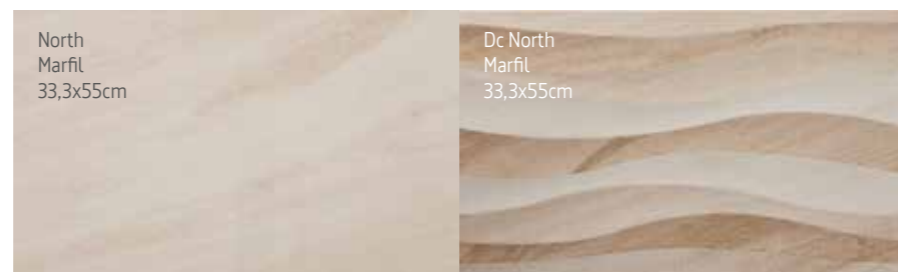

North

33x55cm/13"x21,6"

Revestimiento Pasta Roja /
Red body Wall Tiles

North
33x55cm/
13"x21,6"

Packing

Formato	Pz/Cj	M²/Cj	Cj/Pl	M²/Pl	Kg/Cj	Kg/Pl
33x55	10	1,84	48	88,32	27	1316,00

33x55cm/13"x21,6"

North Marfil/North Perla
Dc North Marfil/Dc North Perla/Rlv North Mix

M05
M09

Revestimientos / Wall Tiles
North Marfil/Dc North Marfil 33x55cm/13"x21,6"

Pavimento coordinado/
Coordinated floor tile

Sahara 45x45/17,7"x17,7"