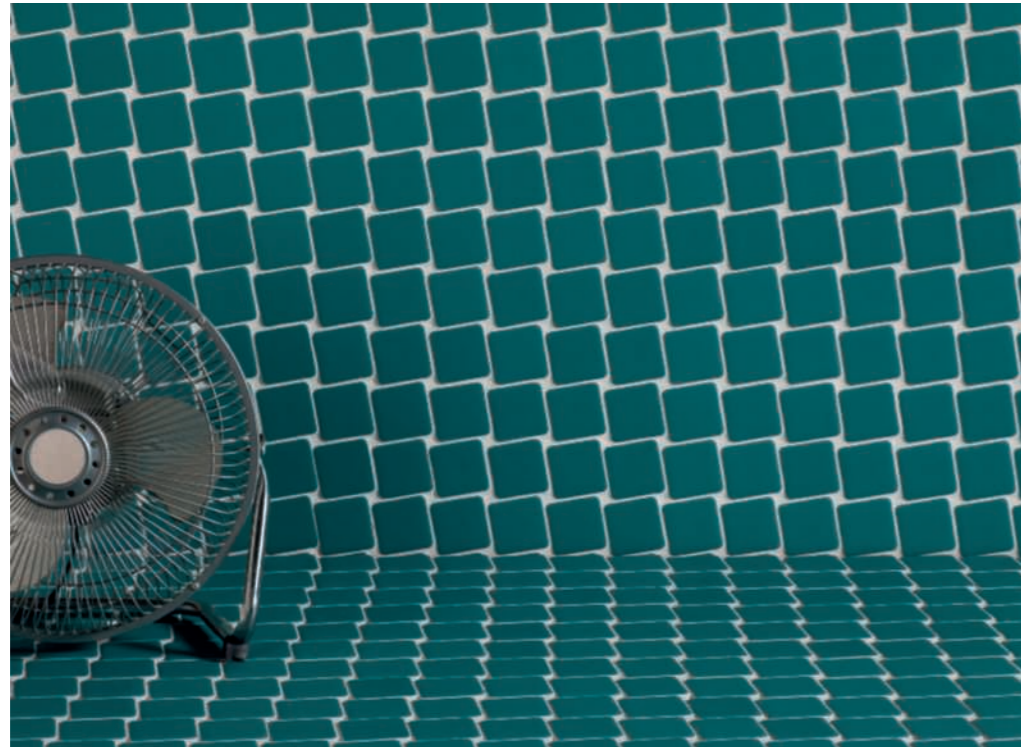

NUC

BY MUT

D. NUC TURQUOISE

NUC by MUT features mesh-mounted mosaics formed by simple 4,5 cm glass tesserae inspired by the Gestalt Principles, which explain the origin of perceptions in accordance with the stimuli received. This new design in signature wall tiles is therefore conceived as a product that confers equal importance on all its elements, which in this case include the joints, converted into a focal point.

NUC by MUT es un mosaico enmallado compuesto por sencillas teselas cuadradas de vidrio de 4'5 cm que se inspira en las 'leyes de la Gestalt', leyes que explican el origen de las percepciones a partir de los estímulos de cada receptor. Este nuevo diseño para revestimiento de Autor trata por tanto de ser un producto que dota de la misma importancia a todas sus partes, y en este caso no se olvida de las juntas, ya que cobran un papel protagonista.

D. NUC ICE

NUC BY MUT

20128 D. NUC CLOUD H5
(28 x 28 cm) (11 x 11")

20130 D. NUC ICE H5
(28 x 28 cm) (11 x 11")

28129 D. NUC TURQUOISE H5
(28 x 28 cm) (11 x 11")

TECHNICAL CHARACTERISTICS

	GLASS	SHOWER WALL	SHOWER FLOOR	INDOOR	OUTDOOR	SHADE VARIATION	MATT	GLOSS	HANDMADE DECORS	CLEANING NON-ABRASIVE	MESH	FLOOR TRAFFIC	ANTISLIP	SELF UNIT	SELF m ²	PIECES m ²	PIECES sq ft	PIECES BOX	m ² BOX	sq ft BOX	WEIGHT BOX (kg)	WEIGHT BOX (lb)	BOXES PALLET	m ² PALLET	sq ft PALLET	CHP SIZE	THICKNESS (mm)	THICKNESS (inch)
D. NUC	•	•	•	•	•	•	•	•	•	•	•	•	R10	C1	•	13	1.18	11	0.86	9.28	12.3	27.06	90	77.62	835.45	6	0.24	