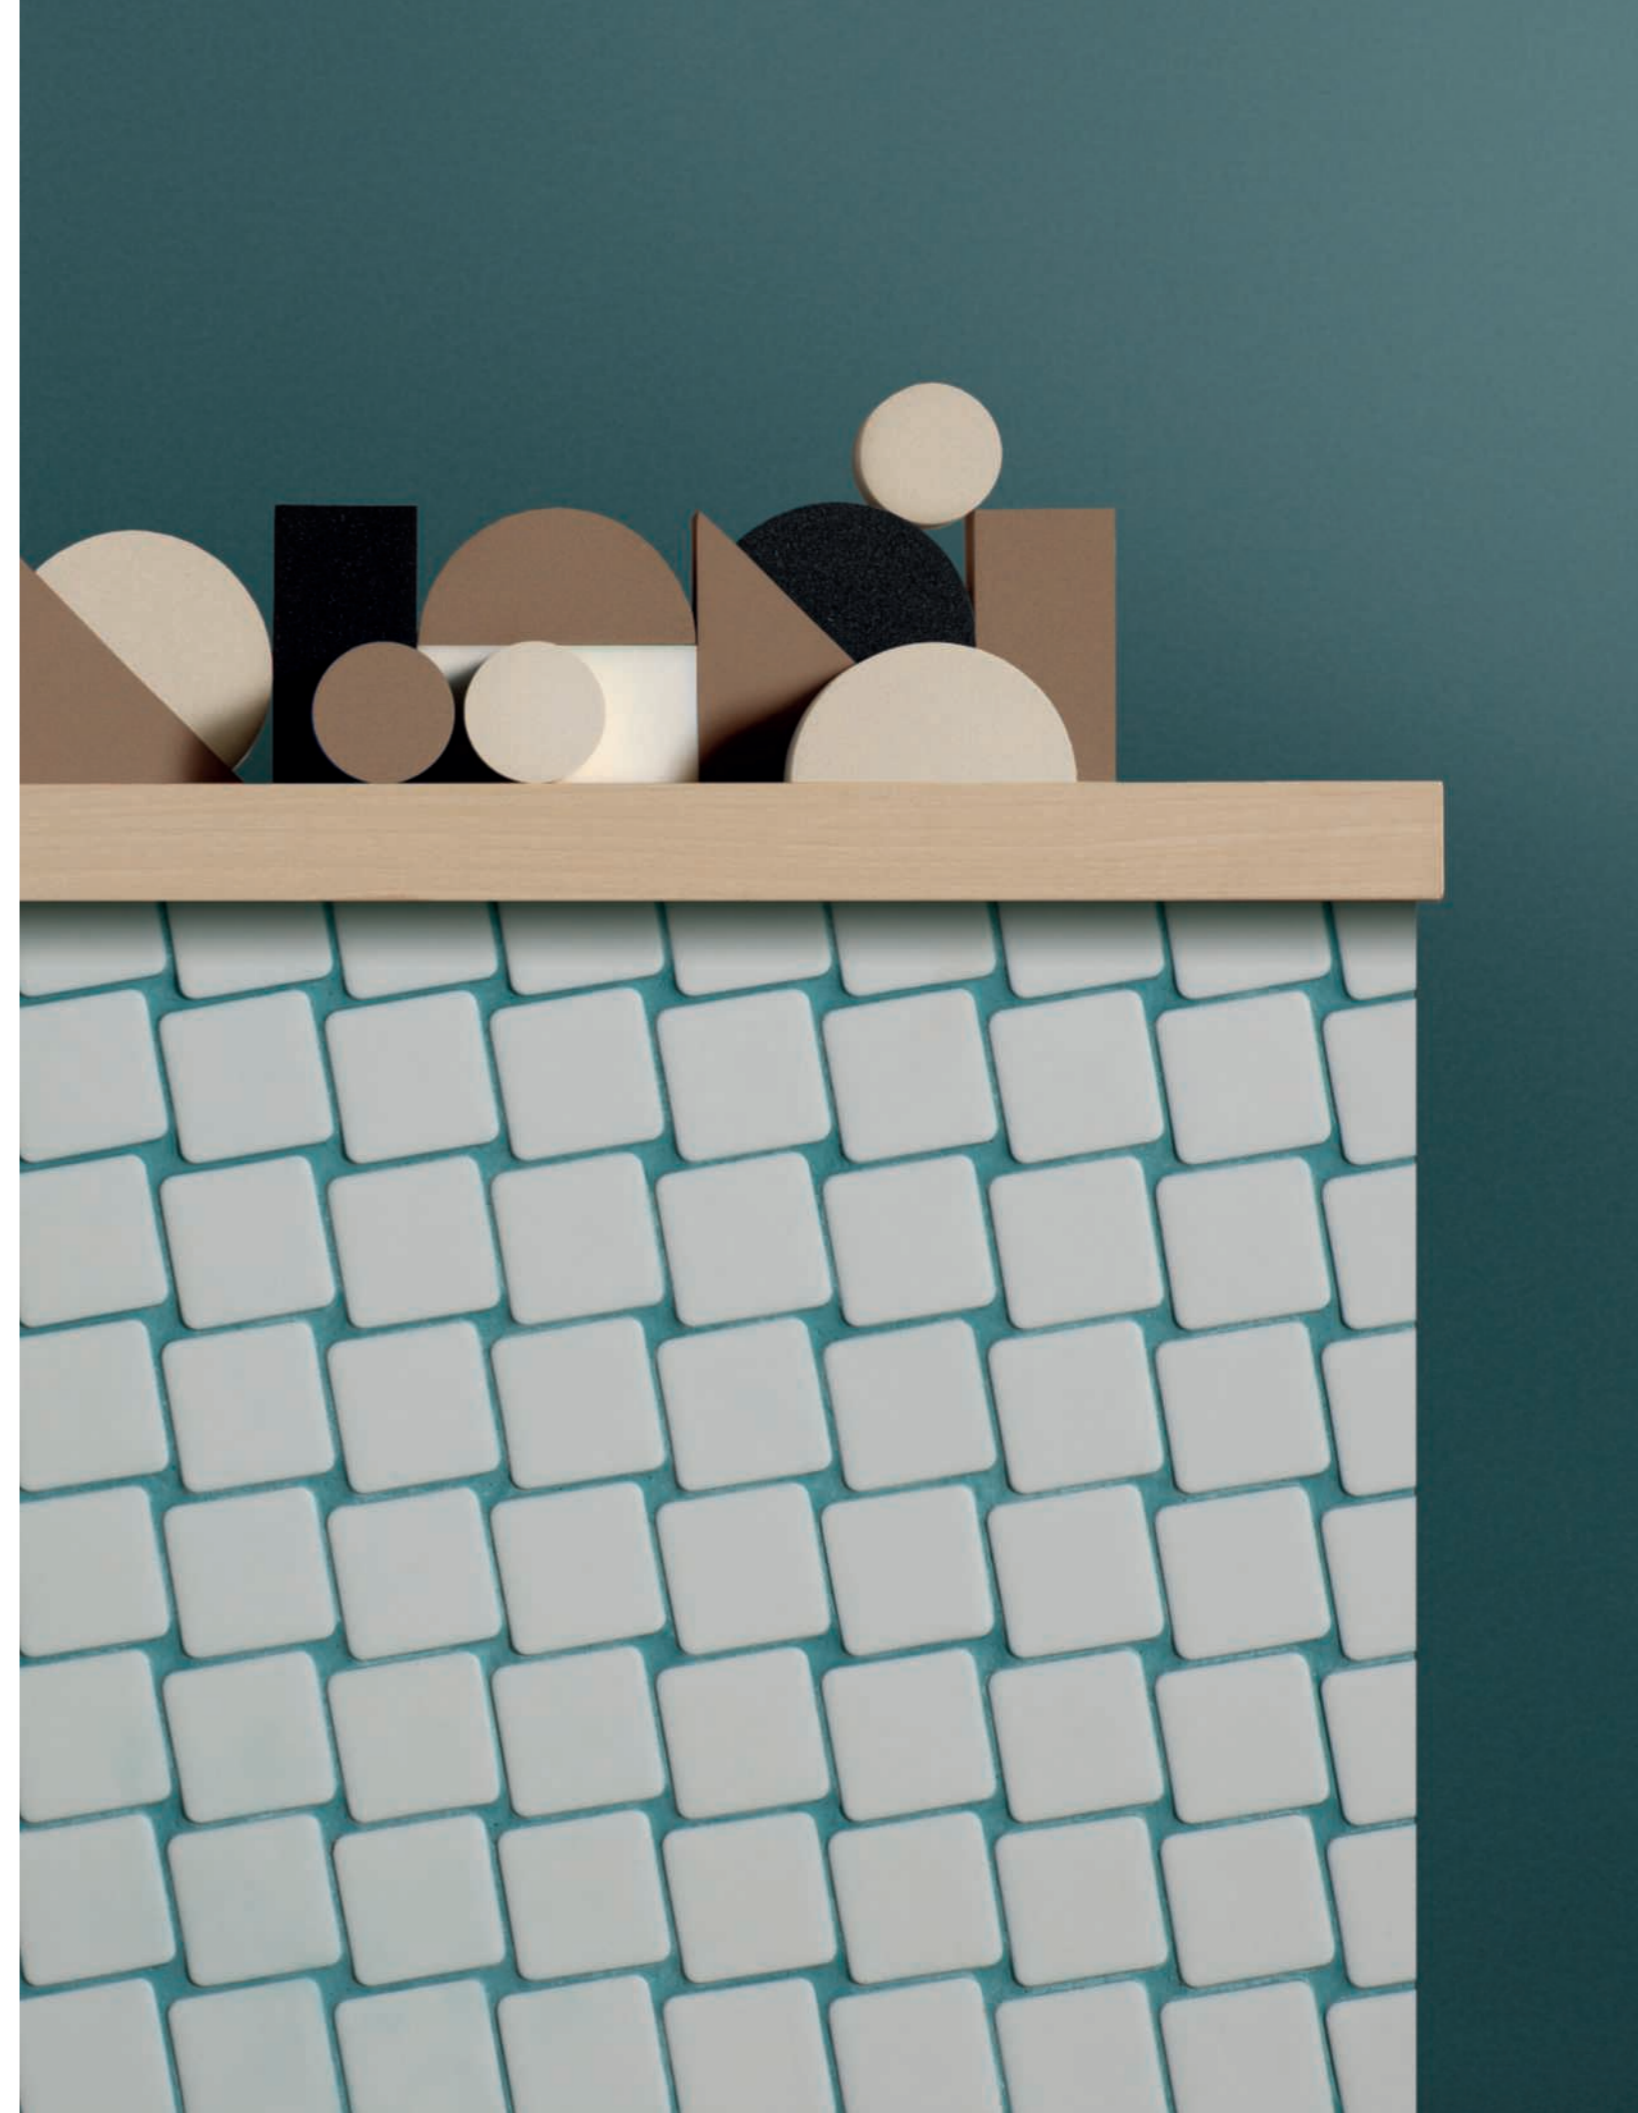

NUC

BY MUT

D. NUC TURQUOISE

NUC by MUT features mesh-mounted mosaics formed by simple 4,5 cm glass tesserae inspired by the Gestalt Principles, which explain the origin of perceptions in accordance with the stimuli received. This new design in signature wall tiles is therefore conceived as a product that confers equal importance on all its elements, which in this case include the joints, converted into a focal point.

NUC by MUT es un mosaico enmallado compuesto por sencillas teselas cuadradas de vidrio de 4'5 cm que se inspira en las 'leyes de la Gestalt', leyes que explican el origen de las percepciones a partir de los estímulos de cada receptor. Este nuevo diseño para revestimiento de Autor trata por tanto de ser un producto que dota de la misma importancia a todas sus partes, y en este caso no se olvida de las juntas, ya que cobran un papel protagonista.

D. NUC ICE

NUC BY MUT

20128 D. NUC CLOUD H5
(28 x 28 cm) (11 x 11")

20130 D. NUC ICE H5
(28 x 28 cm) (11 x 11")

28129 D. NUC TURQUOISE H5
(28 x 28 cm) (11 x 11")

TECHNICAL CHARACTERISTICS

	GLASS	SHOWER WALL	SHOWER FLOOR	INDOOR	OUTDOOR	SHADE VARIATION	MATT	GLOSS	HANDMADE DECORS	CLEANING NON-ABRASIVE	MESH	FLOOR TRAFFIC	ANTISLIP	SELF UNIT	SELF m ²	PIECES m ²	PIECES sq ft	PIECES BOX	m ² BOX	sq ft BOX	WEIGHT BOX (kg)	WEIGHT BOX (lb)	BOXES PALLET	m ² PALLET	sq ft PALLET	CHP SIZE	THICKNESS (mm)	THICKNESS (inch)
D. NUC	•	•	•	•	•	•	•	•	•	•	•	•	R10	C1	•	13	1.18	11	0.86	9.28	12.3	27.06	90	77.62	835.45	6	0.24	