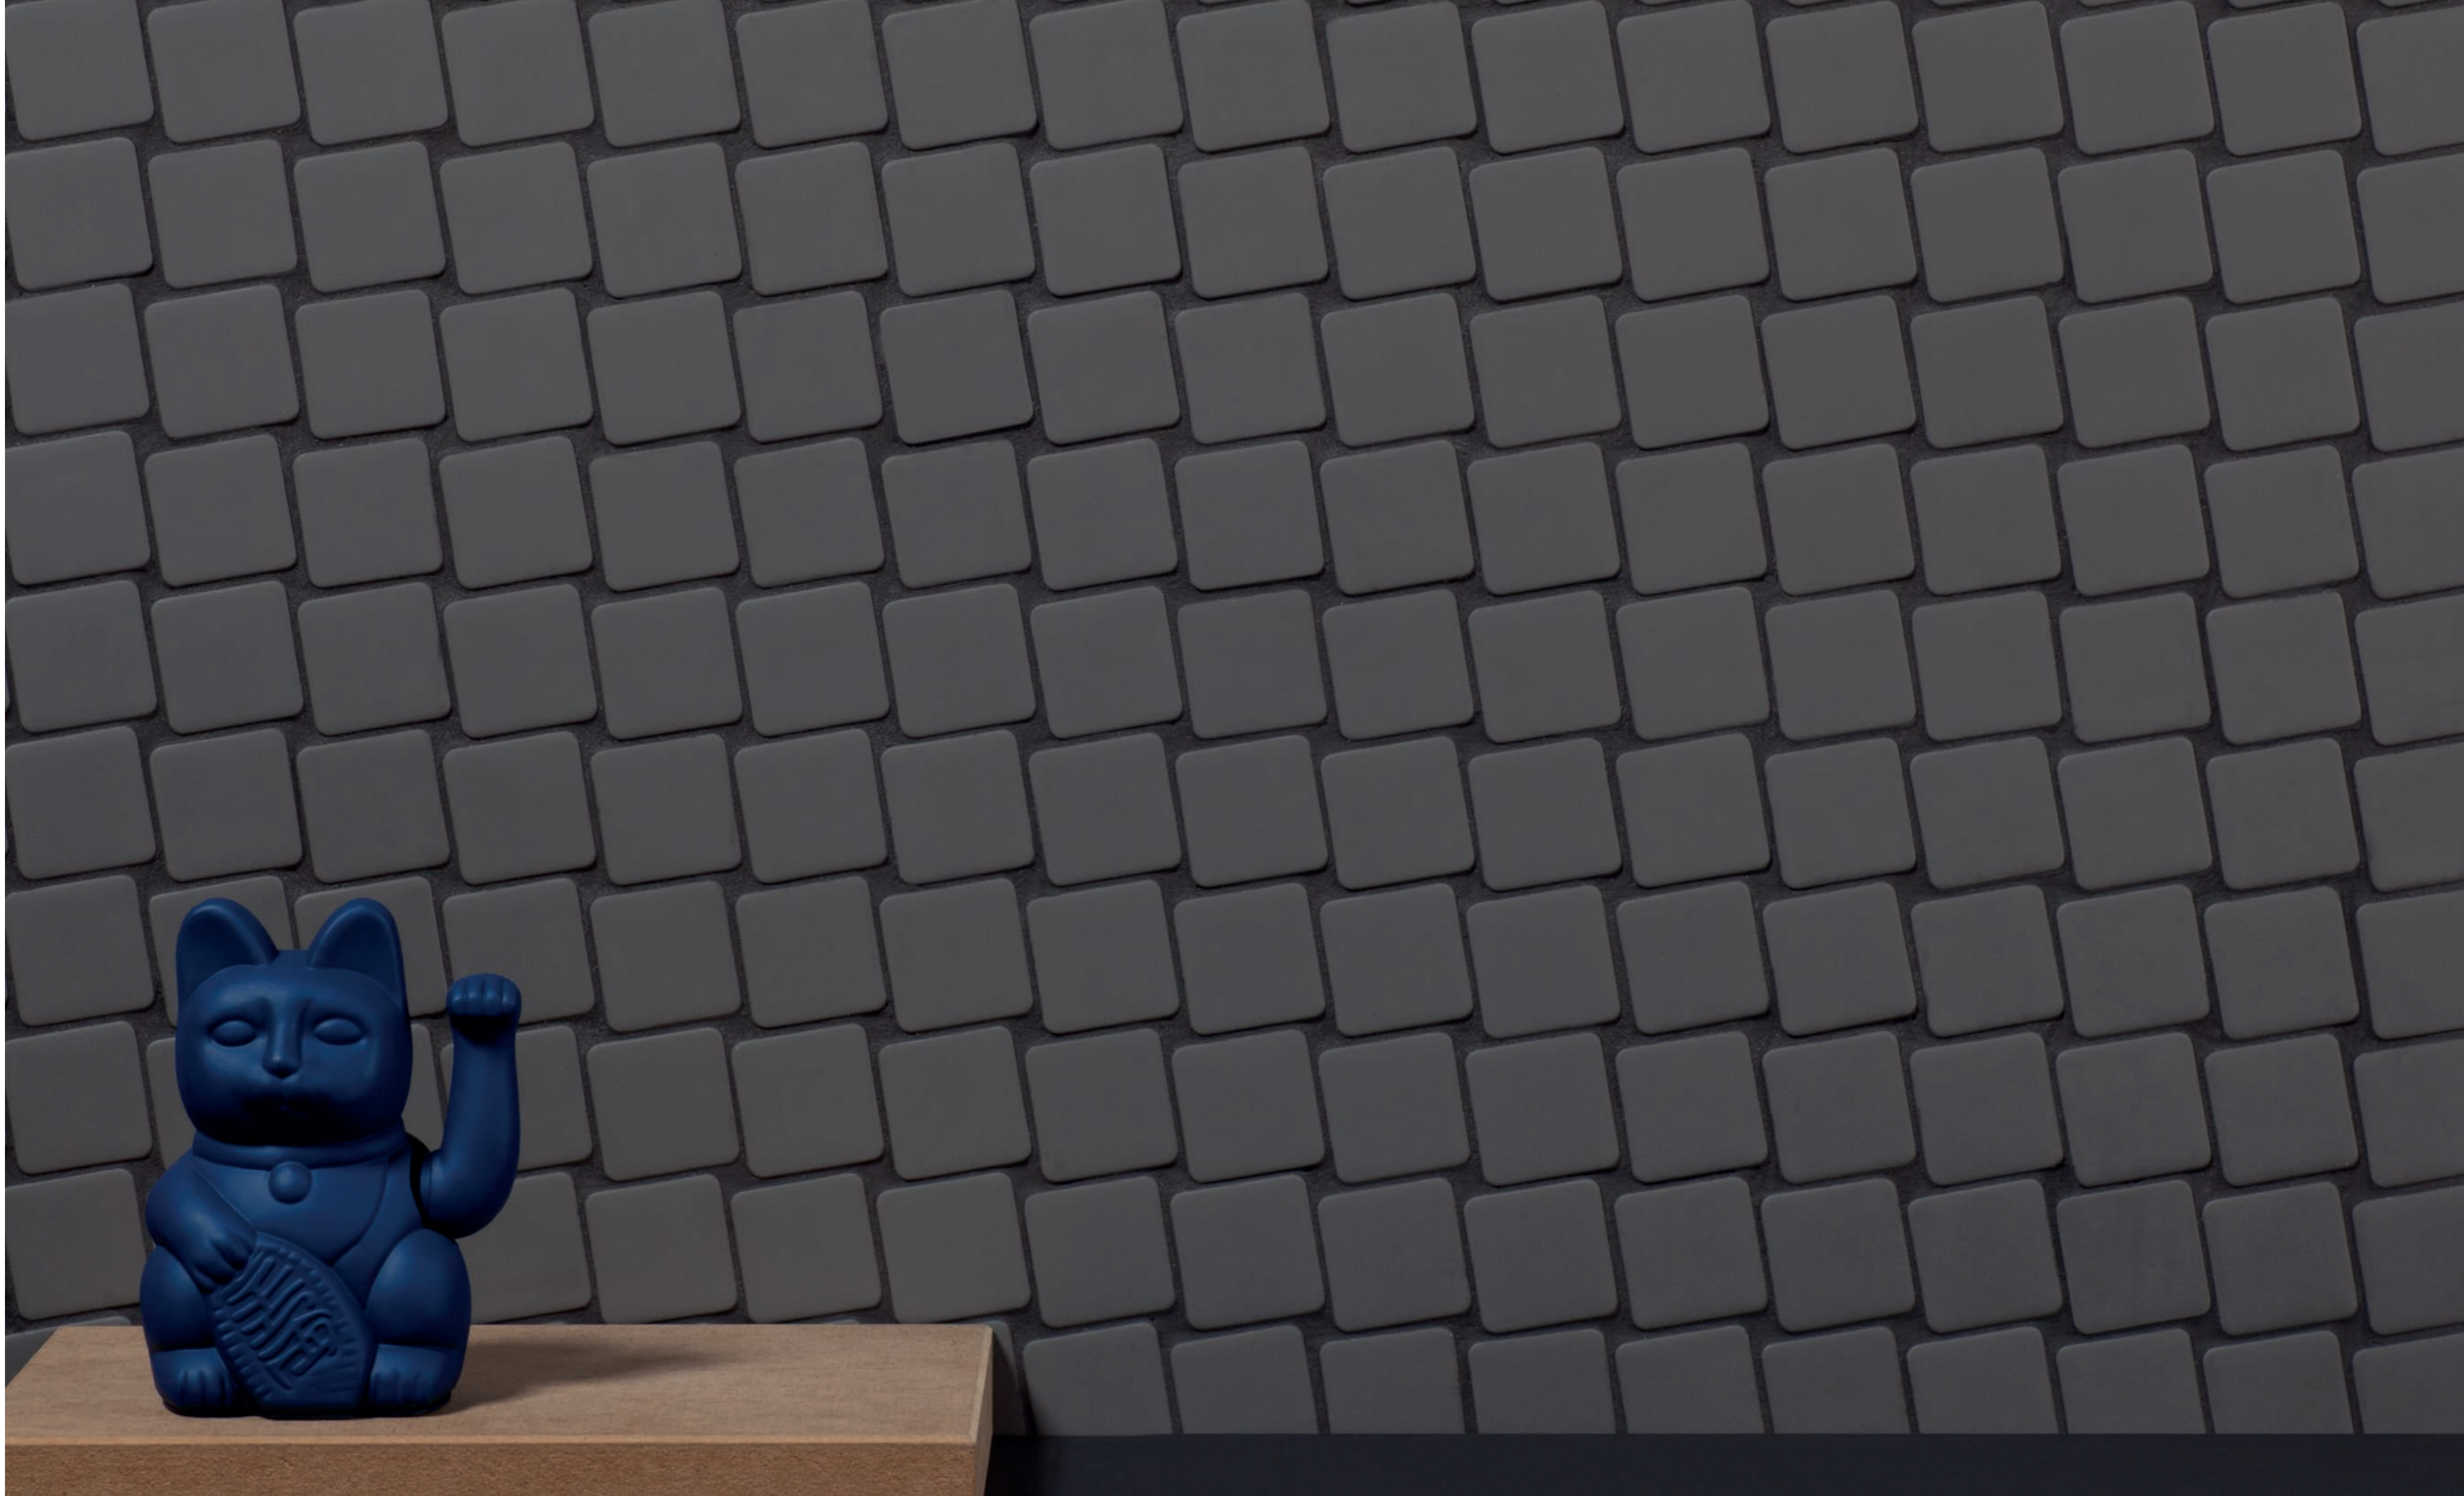

NUC

BY MUT

D. NUC TURQUOISE

NUC by MUT features mesh-mounted mosaics formed by simple 4,5 cm glass tesserae inspired by the Gestalt Principles, which explain the origin of perceptions in accordance with the stimuli received. This new design in signature wall tiles is therefore conceived as a product that confers equal importance on all its elements, which in this case include the joints, converted into a focal point.

NUC by MUT es un mosaico enmallado compuesto por sencillas teselas cuadradas de vidrio de 4'5 cm que se inspira en las 'leyes de la Gestalt', leyes que explican el origen de las percepciones a partir de los estímulos de cada receptor. Este nuevo diseño para revestimiento de Autor trata por tanto de ser un producto que dota de la misma importancia a todas sus partes, y en este caso no se olvida de las juntas, ya que cobran un papel protagonista.

D. NUC ICE

NUC BY MUT

20128 D. NUC CLOUD H5
(28 x 28 cm) (11 x 11")

20130 D. NUC ICE H5
(28 x 28 cm) (11 x 11")

28129 D. NUC TURQUOISE H5
(28 x 28 cm) (11 x 11")

TECHNICAL CHARACTERISTICS

	GLASS	SHOWER WALL	SHOWER FLOOR	INDOOR	OUTDOOR	SHADE VARIATION	MATT	GLOSS	HANDMADE DECORS	CLEANING NON-ABRASIVE	MESH	FLOOR TRAFFIC	ANTISLIP	SELF UNIT	SELF m ²	PIECES m ²	PIECES sq ft	PIECES BOX	m ² BOX	sq ft BOX	WEIGHT BOX (kg)	WEIGHT BOX (lb)	BOXES PALLET	m ² PALLET	sq ft PALLET	CHP SIZE	THICKNESS (mm)	THICKNESS (inch)
D. NUC	•	•	•	•	•	•	•	•	•	•	•	•	R10	C1	•	13	1.18	11	0.86	9.28	12.3	27.06	90	77.62	835.45	6	0.24	