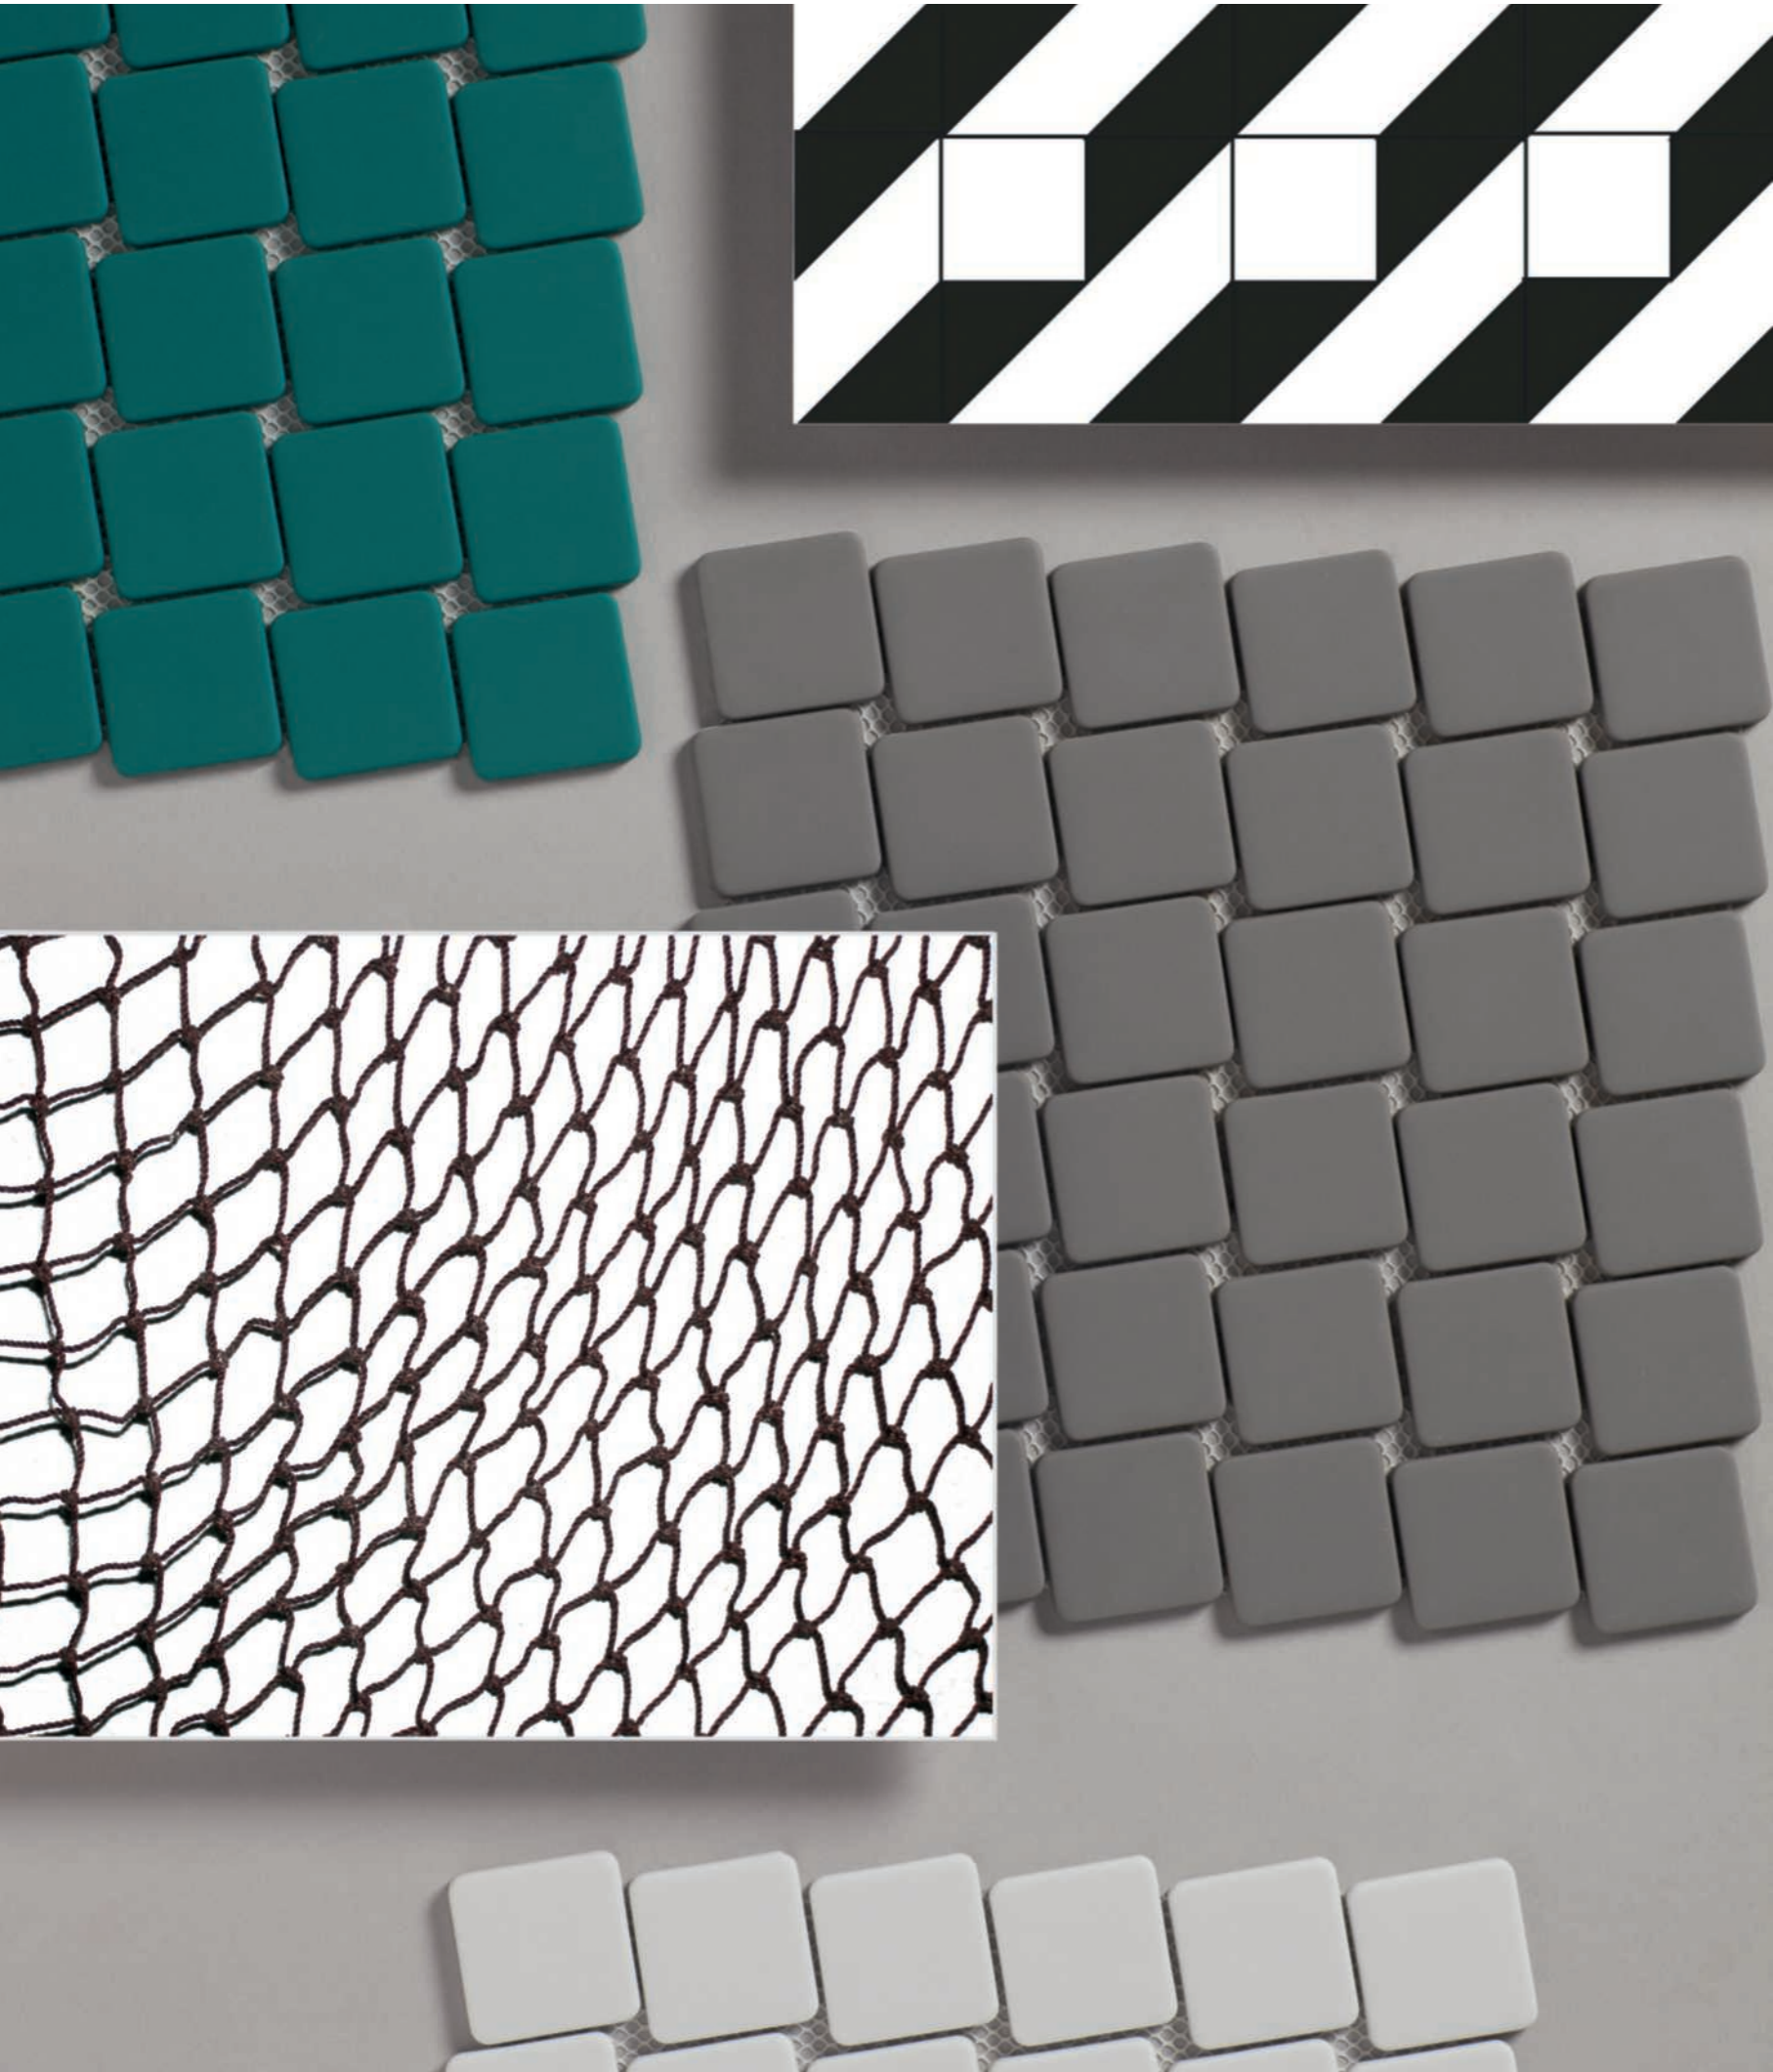

NUC

BY MUT

D. NUC TURQUOISE

NUC by MUT features mesh-mounted mosaics formed by simple 4,5 cm glass tesserae inspired by the Gestalt Principles, which explain the origin of perceptions in accordance with the stimuli received. This new design in signature wall tiles is therefore conceived as a product that confers equal importance on all its elements, which in this case include the joints, converted into a focal point.

NUC by MUT es un mosaico enmallado compuesto por sencillas teselas cuadradas de vidrio de 4'5 cm que se inspira en las 'leyes de la Gestalt', leyes que explican el origen de las percepciones a partir de los estímulos de cada receptor. Este nuevo diseño para revestimiento de Autor trata por tanto de ser un producto que dota de la misma importancia a todas sus partes, y en este caso no se olvida de las juntas, ya que cobran un papel protagonista.

D. NUC ICE

NUC BY MUT

20128 D. NUC CLOUD H5
(28 x 28 cm) (11 x 11")

20130 D. NUC ICE H5
(28 x 28 cm) (11 x 11")

28129 D. NUC TURQUOISE H5
(28 x 28 cm) (11 x 11")

TECHNICAL CHARACTERISTICS

	GLASS	SHOWER WALL	SHOWER FLOOR	INDOOR	OUTDOOR	SHADE VARIATION	MATT	GLOSS	HANDMADE DECORS	CLEANING NON-ABRASIVE	MESH	FLOOR TRAFFIC	ANTISLIP	SELF UNIT	SELF m ²	PIECES m ²	PIECES sq ft	PIECES BOX	m ² BOX	sq ft BOX	WEIGHT BOX (kg)	WEIGHT BOX (lb)	BOXES PALLET	m ² PALLET	sq ft PALLET	CHP SIZE	THICKNESS (mm)	THICKNESS (inch)
D. NUC	•	•	•	•	•	•	•	•	•	•	•	•	R10	C1	•	13	1.18	11	0.86	9.28	12.3	27.06	90	77.62	835.45	6	0.24	