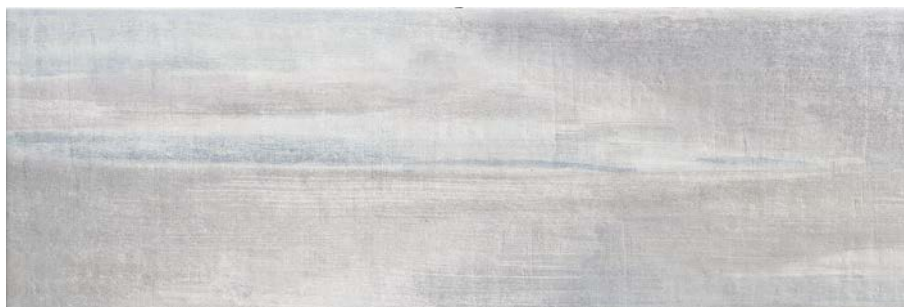

NU330RF Nuvola Orizzonte Freddo 33,3x100 13"x39,4"

605