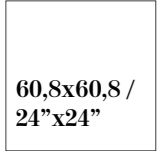

OHIO

GLAZED PORCELAIN

Sizes / Formatos

GLOSSY GLAZED RECTIFIED

M33

GLOSSY GLAZED

M26

Shade Variation / Variación Gráfica