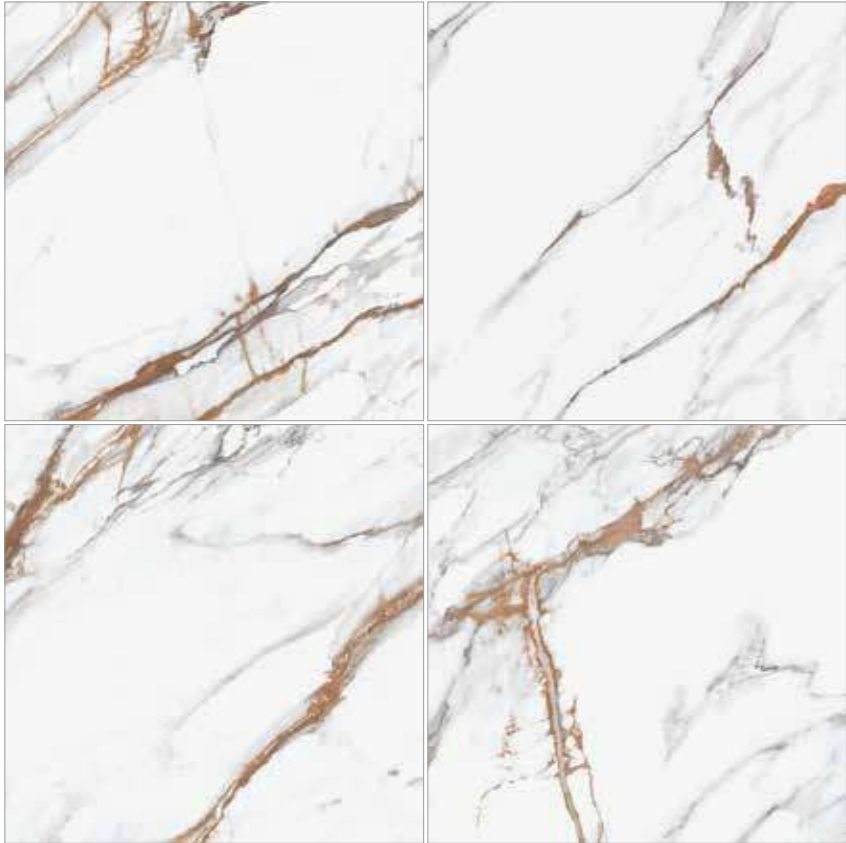

OHIO

GLAZED PORCELAIN

Sizes / Formatos

GLOSSY GLAZED RECTIFIED

M33

GLOSSY GLAZED

M26

Shade Variation / Variación Gráfica

Ohio Blue
60x60 /
24"x24"