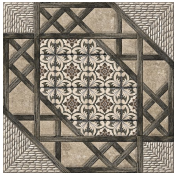

COLLECTION  
**OLIVIA**

45x45 CM / 17,7"X17,7"

# OLIVIA

45x45 / 17,7"x17,7"

---

**OLIVIA BEIGE**

**OLIVIA GRIS**

**OLIVIA**

**TECHNICAL FEATURES**

**RED BODY**