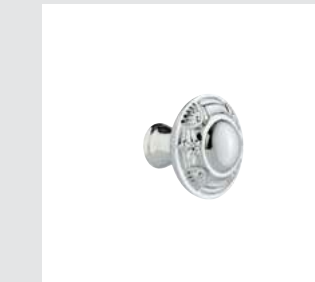

051075.000.\*\*  
Robe hook

051077.000.\*\*  
Toilet paper holder

051078.000.\*\*  
Soap holder

035016.J00.\*\*  
Bath and shower mixer with  
hand shower

Oman knob  
design #2

Page 69

051401.B00.\*\*  
Three hole basin set

051405.B00.\*\*  
One hole basin mixer

051080.000.\*\*  
Wall toothbrush holder

051086.000.\*\*  
Wall soap dispenser

051084.000.\*\*  
Toilet brush holder

025758.000.\*\*  
Cabinet knob diameter 38mm

051422.B00.\*\*  
Three hole bidet set

051425.B00.\*\*  
One hole bidet mixer

051416.B00.\*\*  
Five hole bath set with  
hand shower

051418.B00.\*\*  
Bath and shower mixer with  
hand shower

Oman knob  
Swarovski Crystals #1

Page 71

051201.E00.\*\*  
Three holes basin set with  
Swarovski Crystals