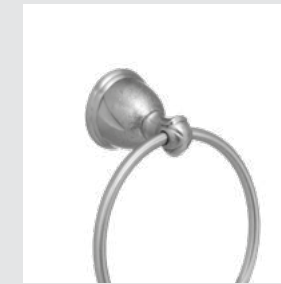

051001.000.00

*Oman handle designs*

051080.000.01

051022.000.00

051016.000.00

051601.A00.50

0Z5746.000.00  
Cabinet knob Ø32mm

Oman handle designs with Swarovski Crystals

051622.A00.50

051616.A00.50

Oman handle  
design #1

Page 68

051001.000.\*\*  
Three hole basin set

051022.000.\*\*  
Three hole bidet set

051016.000.\*\*  
Five hole bath set with hand shower

051073.000.\*\*  
Towel ring

051075.000.\*\*  
Robe hook

051077.000.\*\*  
Toilet paper holder

051078.000.\*\*  
Soap holder

035016.J00.\*\*  
Bath and shower mixer with  
hand shower

Oman knob  
design #2

Page 69

051401.B00.\*\*  
Three hole basin set

051405.B00.\*\*  
One hole basin mixer

051080.000.\*\*  
Wall toothbrush holder

051086.000.\*\*  
Wall soap dispenser

051084.000.\*\*  
Toilet brush holder

025758.000.\*\*  
Cabinet knob diameter 38mm

051422.B00.\*\*  
Three hole bidet set