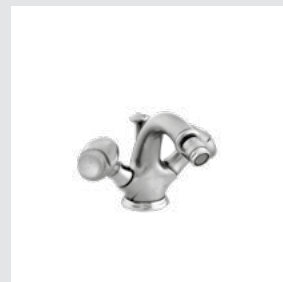

051622.A00.50

051616.A00.50

Oman handle  
design #1

Page 68

051001.000.\*\*  
Three hole basin set

051022.000.\*\*  
Three hole bidet set

051016.000.\*\*  
Five hole bath set with hand shower

051073.000.\*\*  
Towel ring

051075.000.\*\*  
Robe hook

051077.000.\*\*  
Toilet paper holder

051078.000.\*\*  
Soap holder

035016.J00.\*\*  
Bath and shower mixer with  
hand shower

Oman knob  
design #2

Page 69

051401.B00.\*\*  
Three hole basin set

051405.B00.\*\*  
One hole basin mixer

051080.000.\*\*  
Wall toothbrush holder

051086.000.\*\*  
Wall soap dispenser

051084.000.\*\*  
Toilet brush holder

025758.000.\*\*  
Cabinet knob diameter 38mm

051422.B00.\*\*  
Three hole bidet set

051425.B00.\*\*  
One hole bidet mixer

051416.B00.\*\*  
Five hole bath set with  
hand shower

051418.B00.\*\*  
Bath and shower mixer with  
hand shower

Oman knob  
Swarovski Crystals #1

Page 71

051201.E00.\*\*  
Three holes basin set with  
Swarovski Crystals