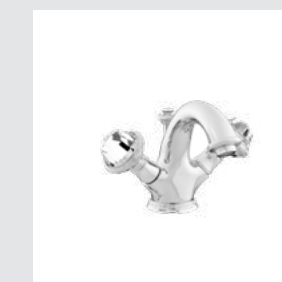

051075.000.\*\*  
Robe hook

051077.000.\*\*  
Toilet paper holder

051078.000.\*\*  
Soap holder

035016.J00.\*\*  
Bath and shower mixer with  
hand shower

Oman knob  
design #2

Page 69

051401.B00.\*\*  
Three hole basin set

051405.B00.\*\*  
One hole basin mixer

051080.000.\*\*  
Wall toothbrush holder

051086.000.\*\*  
Wall soap dispenser

051084.000.\*\*  
Toilet brush holder

025758.000.\*\*  
Cabinet knob diameter 38mm

051422.B00.\*\*  
Three hole bidet set

051425.B00.\*\*  
One hole bidet mixer

051416.B00.\*\*  
Five hole bath set with  
hand shower

051418.B00.\*\*  
Bath and shower mixer with  
hand shower

Oman knob  
Swarovski Crystals #1

Page 71

051201.E00.\*\*  
Three holes basin set with  
Swarovski Crystals

051205.E00.\*\*  
One hole basin mixer with  
Swarovski Crystals

051222.E00.\*\*  
Three holes bidet set with  
Swarovski Crystals

051419.B00.\*\*  
Shower mixer with hand shower

Oman Accessories  
without Swarovski