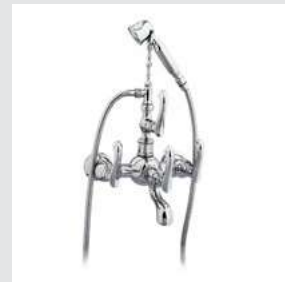

051622.A00.50

051616.A00.50

Oman handle  
design #1

Page 68

051001.000.\*\*  
Three hole basin set

051022.000.\*\*  
Three hole bidet set

051016.000.\*\*  
Five hole bath set with hand shower

051073.000.\*\*  
Towel ring

051075.000.\*\*  
Robe hook

051077.000.\*\*  
Toilet paper holder

051078.000.\*\*  
Soap holder

035016.J00.\*\*  
Bath and shower mixer with  
hand shower

Oman knob  
design #2

Page 69

051401.B00.\*\*  
Three hole basin set

051405.B00.\*\*  
One hole basin mixer

051080.000.\*\*  
Wall toothbrush holder

051086.000.\*\*  
Wall soap dispenser

051084.000.\*\*  
Toilet brush holder

025758.000.\*\*  
Cabinet knob diameter 38mm

051422.B00.\*\*  
Three hole bidet set