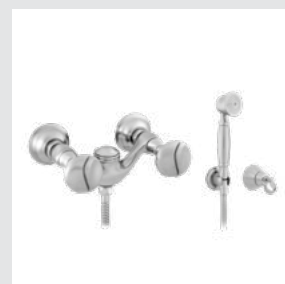

051075.000.\*\*  
Robe hook

051077.000.\*\*  
Toilet paper holder

051078.000.\*\*  
Soap holder

035016.J00.\*\*  
Bath and shower mixer with  
hand shower

Oman knob  
design #2

Page 69

051401.B00.\*\*  
Three hole basin set

051405.B00.\*\*  
One hole basin mixer

051080.000.\*\*  
Wall toothbrush holder

051086.000.\*\*  
Wall soap dispenser

051084.000.\*\*  
Toilet brush holder

025758.000.\*\*  
Cabinet knob diameter 38mm

051422.B00.\*\*  
Three hole bidet set

051425.B00.\*\*  
One hole bidet mixer

051416.B00.\*\*  
Five hole bath set with  
hand shower

051418.B00.\*\*  
Bath and shower mixer with  
hand shower

Oman knob  
Swarovski Crystals #1

Page 71

051201.E00.\*\*  
Three holes basin set with  
Swarovski Crystals

051205.E00.\*\*  
One hole basin mixer with  
Swarovski Crystals

051222.E00.\*\*  
Three holes bidet set with  
Swarovski Crystals

051419.B00.\*\*  
Shower mixer with hand shower

Oman Accessories  
without Swarovski