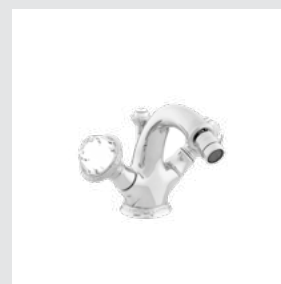

051225.E00.**
One hole bidet mixer with
Swarovski Crystals