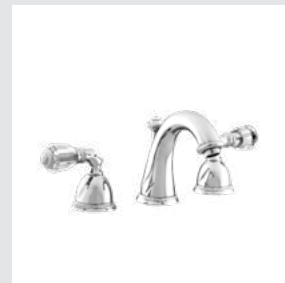

Oman handle
Swarovski Crystals #2

051601.A00.**
Three holes basin set with
Swarovski Crystals