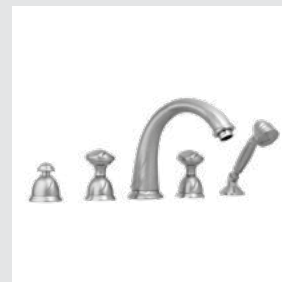

051416.B00.**
Five hole bath set with
hand shower