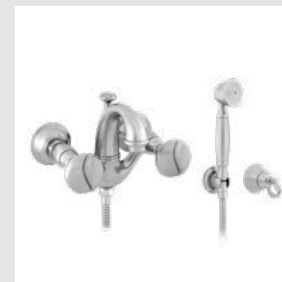

051622.A00.50

051616.A00.50

Oman handle  
design #1

Page 68

051001.000.\*\*  
Three hole basin set

051022.000.\*\*  
Three hole bidet set

051016.000.\*\*  
Five hole bath set with hand shower

051073.000.\*\*  
Towel ring

051075.000.\*\*  
Robe hook

051077.000.\*\*  
Toilet paper holder

051078.000.\*\*  
Soap holder

035016.J00.\*\*  
Bath and shower mixer with  
hand shower

Oman knob  
design #2

Page 69

051401.B00.\*\*  
Three hole basin set

051405.B00.\*\*  
One hole basin mixer

051080.000.\*\*  
Wall toothbrush holder

051086.000.\*\*  
Wall soap dispenser

051084.000.\*\*  
Toilet brush holder

025758.000.\*\*  
Cabinet knob diameter 38mm

051422.B00.\*\*  
Three hole bidet set

051425.B00.\*\*  
One hole bidet mixer

051416.B00.\*\*  
Five hole bath set with  
hand shower

051418.B00.\*\*  
Bath and shower mixer with  
hand shower

Oman knob  
Swarovski Crystals #1

Page 71

051201.E00.\*\*  
Three holes basin set with  
Swarovski Crystals