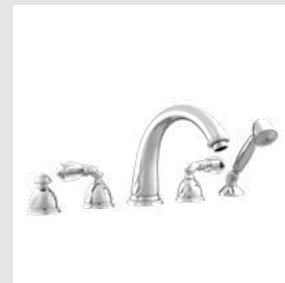

051622.A00.\*\*  
Three holes bidet set with  
Swarovski Crystals

051616.A00.\*\*  
Five holes bath set with hand  
shower and Swarovski Crystals

051286.000.\*\*  
Wall soap dispenser with  
Swarovski Crystals