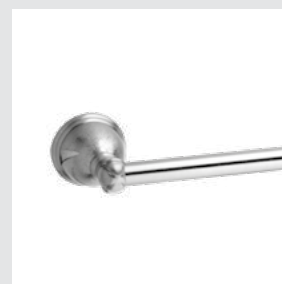

051075.000.\*\*  
Robe hook

051077.000.\*\*  
Toilet paper holder

051078.000.\*\*  
Soap holder

035016.J00.\*\*  
Bath and shower mixer with  
hand shower

Oman knob  
design #2

Page 69

051401.B00.\*\*  
Three hole basin set

051405.B00.\*\*  
One hole basin mixer

051080.000.\*\*  
Wall toothbrush holder

051086.000.\*\*  
Wall soap dispenser

051084.000.\*\*  
Toilet brush holder

025758.000.\*\*  
Cabinet knob diameter 38mm

051422.B00.\*\*  
Three hole bidet set

051205.E00.\*\*  
One hole basin mixer with  
Swarovski Crystals

051222.E00.\*\*  
Three holes bidet set with  
Swarovski Crystals

051419.B00.\*\*  
Shower mixer with hand shower

Oman Accessories  
without Swarovski

051072.000.\*\*  
Towel bar 600 mm

051079.000.\*\*  
Double towel bar 600 mm

051225.E00.\*\*  
One hole bidet mixer with  
Swarovski Crystals

051216.E00.\*\*  
Five holes bath set with hand  
shower and Swarovski Crystals