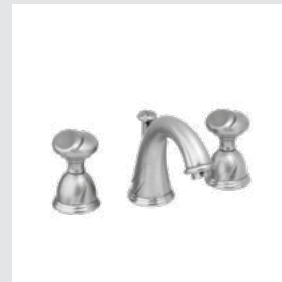

051622.A00.50

051616.A00.50

Oman handle  
design #1

Page 68

051001.000.\*\*  
Three hole basin set

051022.000.\*\*  
Three hole bidet set

051016.000.\*\*  
Five hole bath set with hand shower

051073.000.\*\*  
Towel ring

051075.000.\*\*  
Robe hook

051077.000.\*\*  
Toilet paper holder

051078.000.\*\*  
Soap holder

035016.J00.\*\*  
Bath and shower mixer with  
hand shower

Oman knob  
design #2

Page 69

051401.B00.\*\*  
Three hole basin set

051405.B00.\*\*  
One hole basin mixer

051080.000.\*\*  
Wall toothbrush holder

051086.000.\*\*  
Wall soap dispenser

051084.000.\*\*  
Toilet brush holder

025758.000.\*\*  
Cabinet knob diameter 38mm

051422.B00.\*\*  
Three hole bidet set