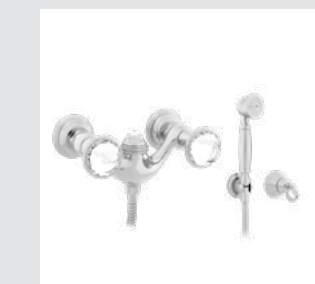

041219.S00.**
Shower mixer with hand shower
and Swarovski Crystals