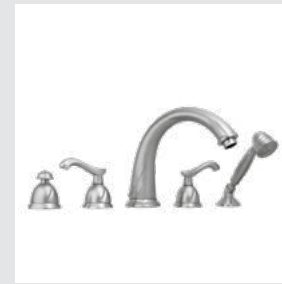

051622.A00.50

051616.A00.50

Oman handle  
design #1

Page 68

051001.000.\*\*  
Three hole basin set

051022.000.\*\*  
Three hole bidet set

051016.000.\*\*  
Five hole bath set with hand shower

051073.000.\*\*  
Towel ring

051075.000.\*\*  
Robe hook

051077.000.\*\*  
Toilet paper holder

051078.000.\*\*  
Soap holder

035016.J00.\*\*  
Bath and shower mixer with  
hand shower

Oman knob  
design #2

Page 69

051401.B00.\*\*  
Three hole basin set

051405.B00.\*\*  
One hole basin mixer

051080.000.\*\*  
Wall toothbrush holder

051086.000.\*\*  
Wall soap dispenser

051084.000.\*\*  
Toilet brush holder

025758.000.\*\*  
Cabinet knob diameter 38mm

051422.B00.\*\*  
Three hole bidet set