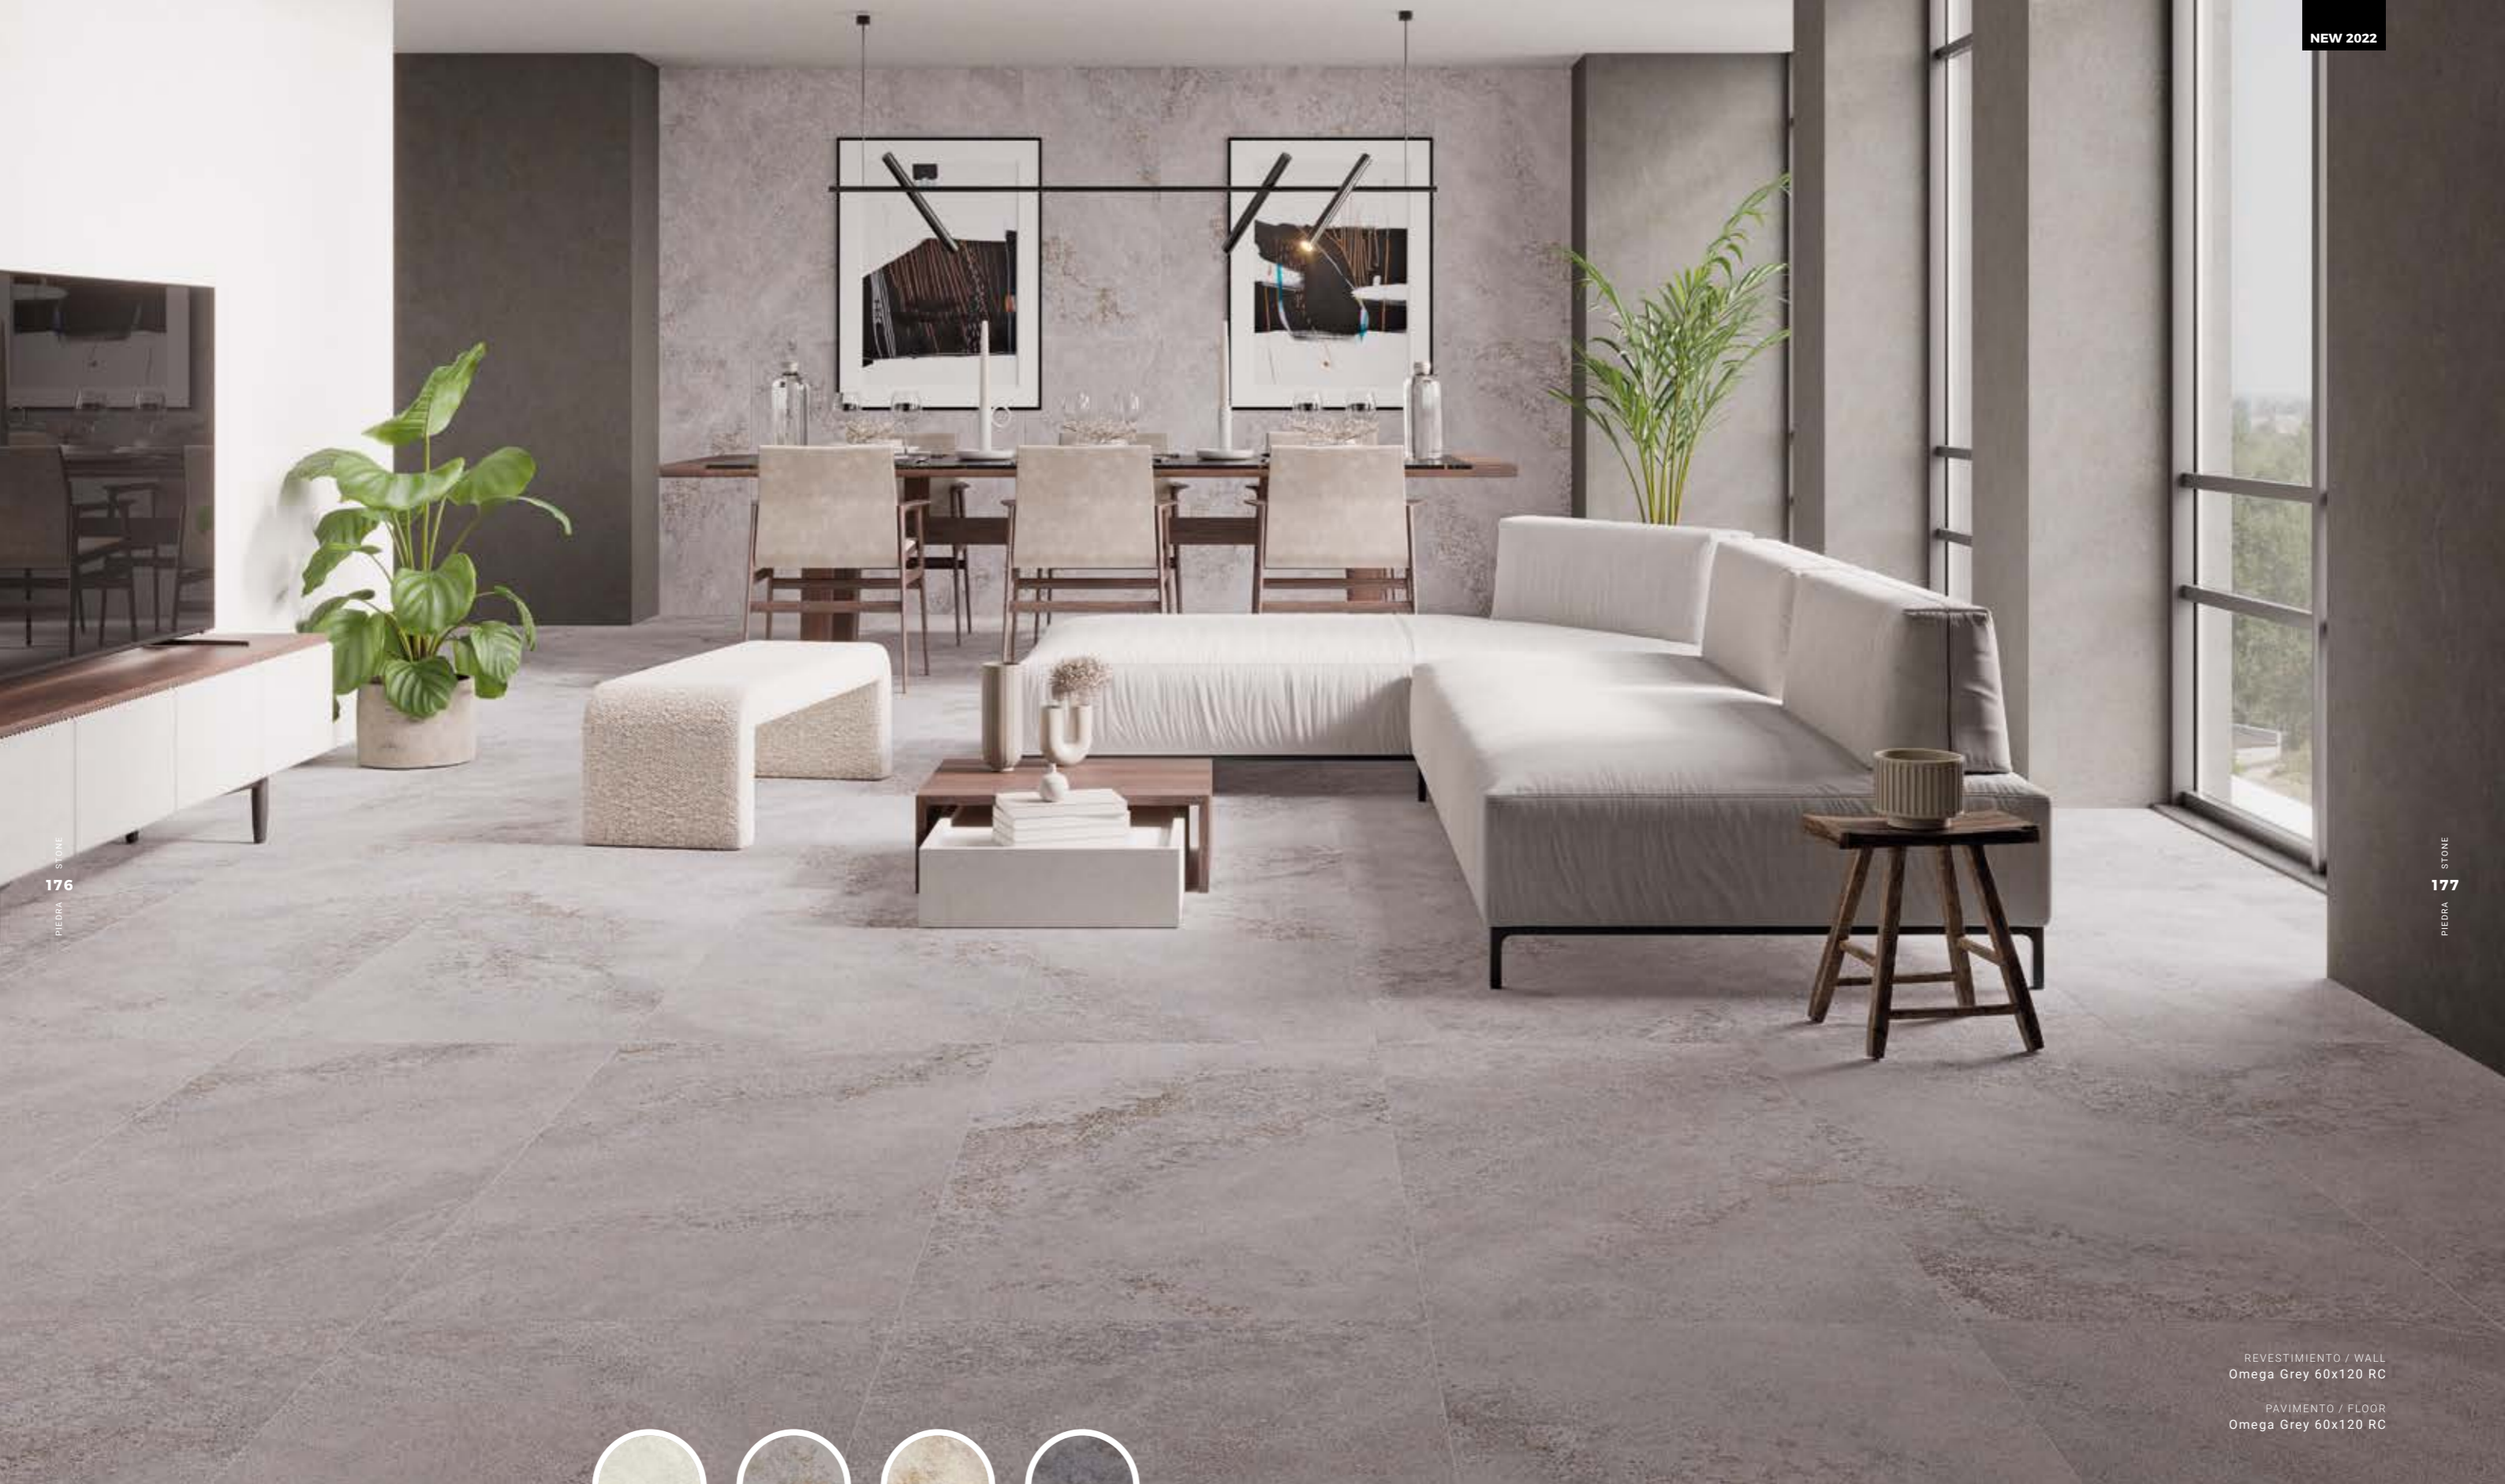

Omega

STONE COLLECTION

REVESTIMIENTO / WALL
Omega Grey 60x120 RC

PAVIMENTO / FLOOR
Omega Grey 60x120 RC

OMEGA

STONE COLLECTION

PORCELÁNICO | PORCELAIN TILE

60x60x2 cm RC 24"x24"x0,8" RC	31,6x60,8 cm 12"x24"
60x90x2 cm RC 24"x36"x0,8" RC	60x60 cm RC 24"x24" RC
60x120x2 cm RC 24"x48"x0,8" RC	60x120 cm RC 24"x48" RC
100x100x2 cm RC 40"x40"x0,8" RC	100x100 cm RC 40"x40" RC