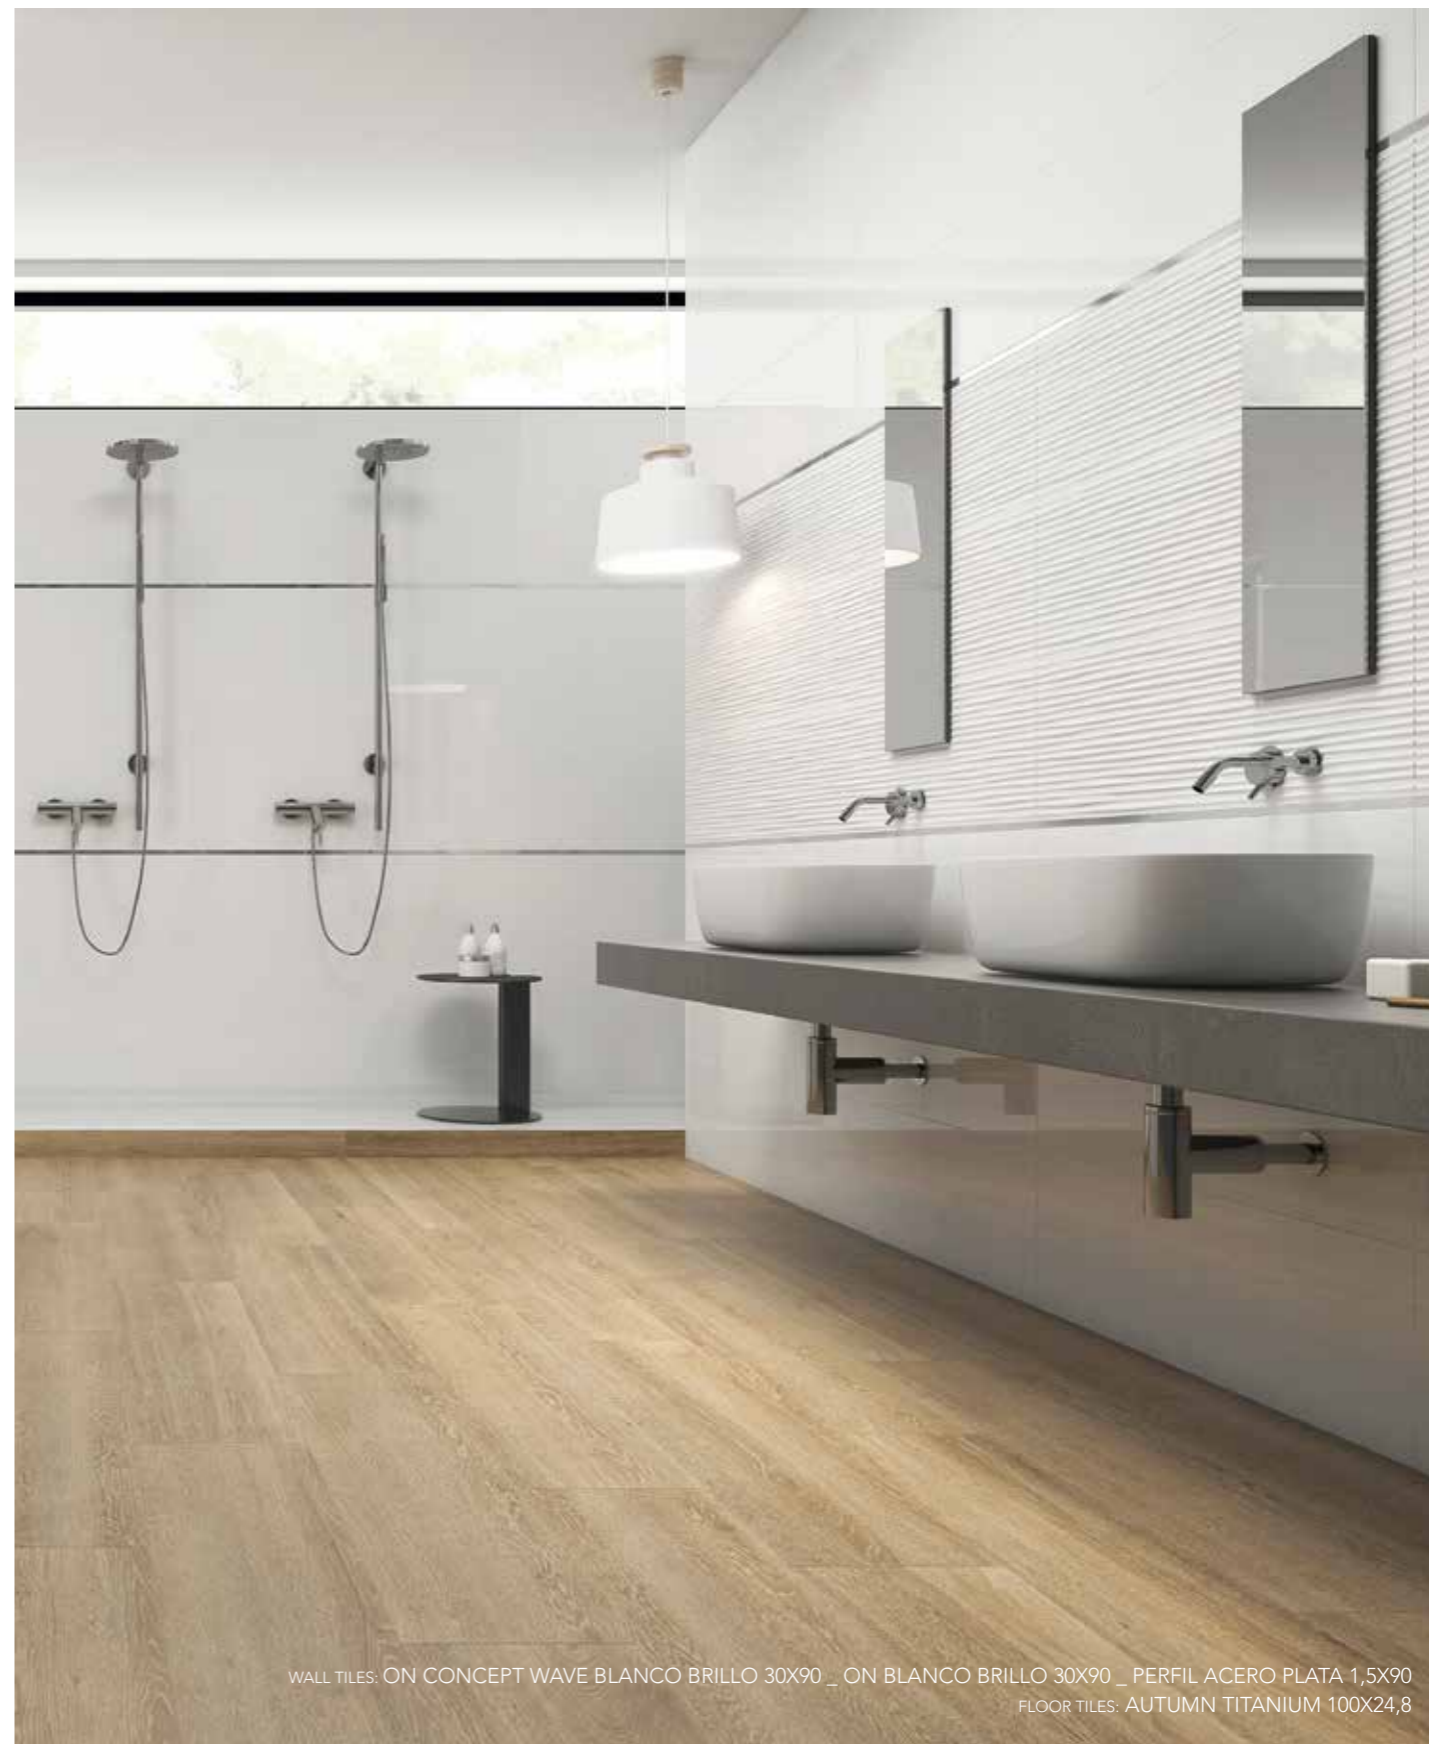

WALL TILES: ON CONCEPT WAVE BLANCO BRILLO 30X90 _ ON BLANCO BRILLO 30X90 _ PERFIL ACERO PLATA 1,5X90
FLOOR TILES: AUTUMN TITANIUM 100X24,8