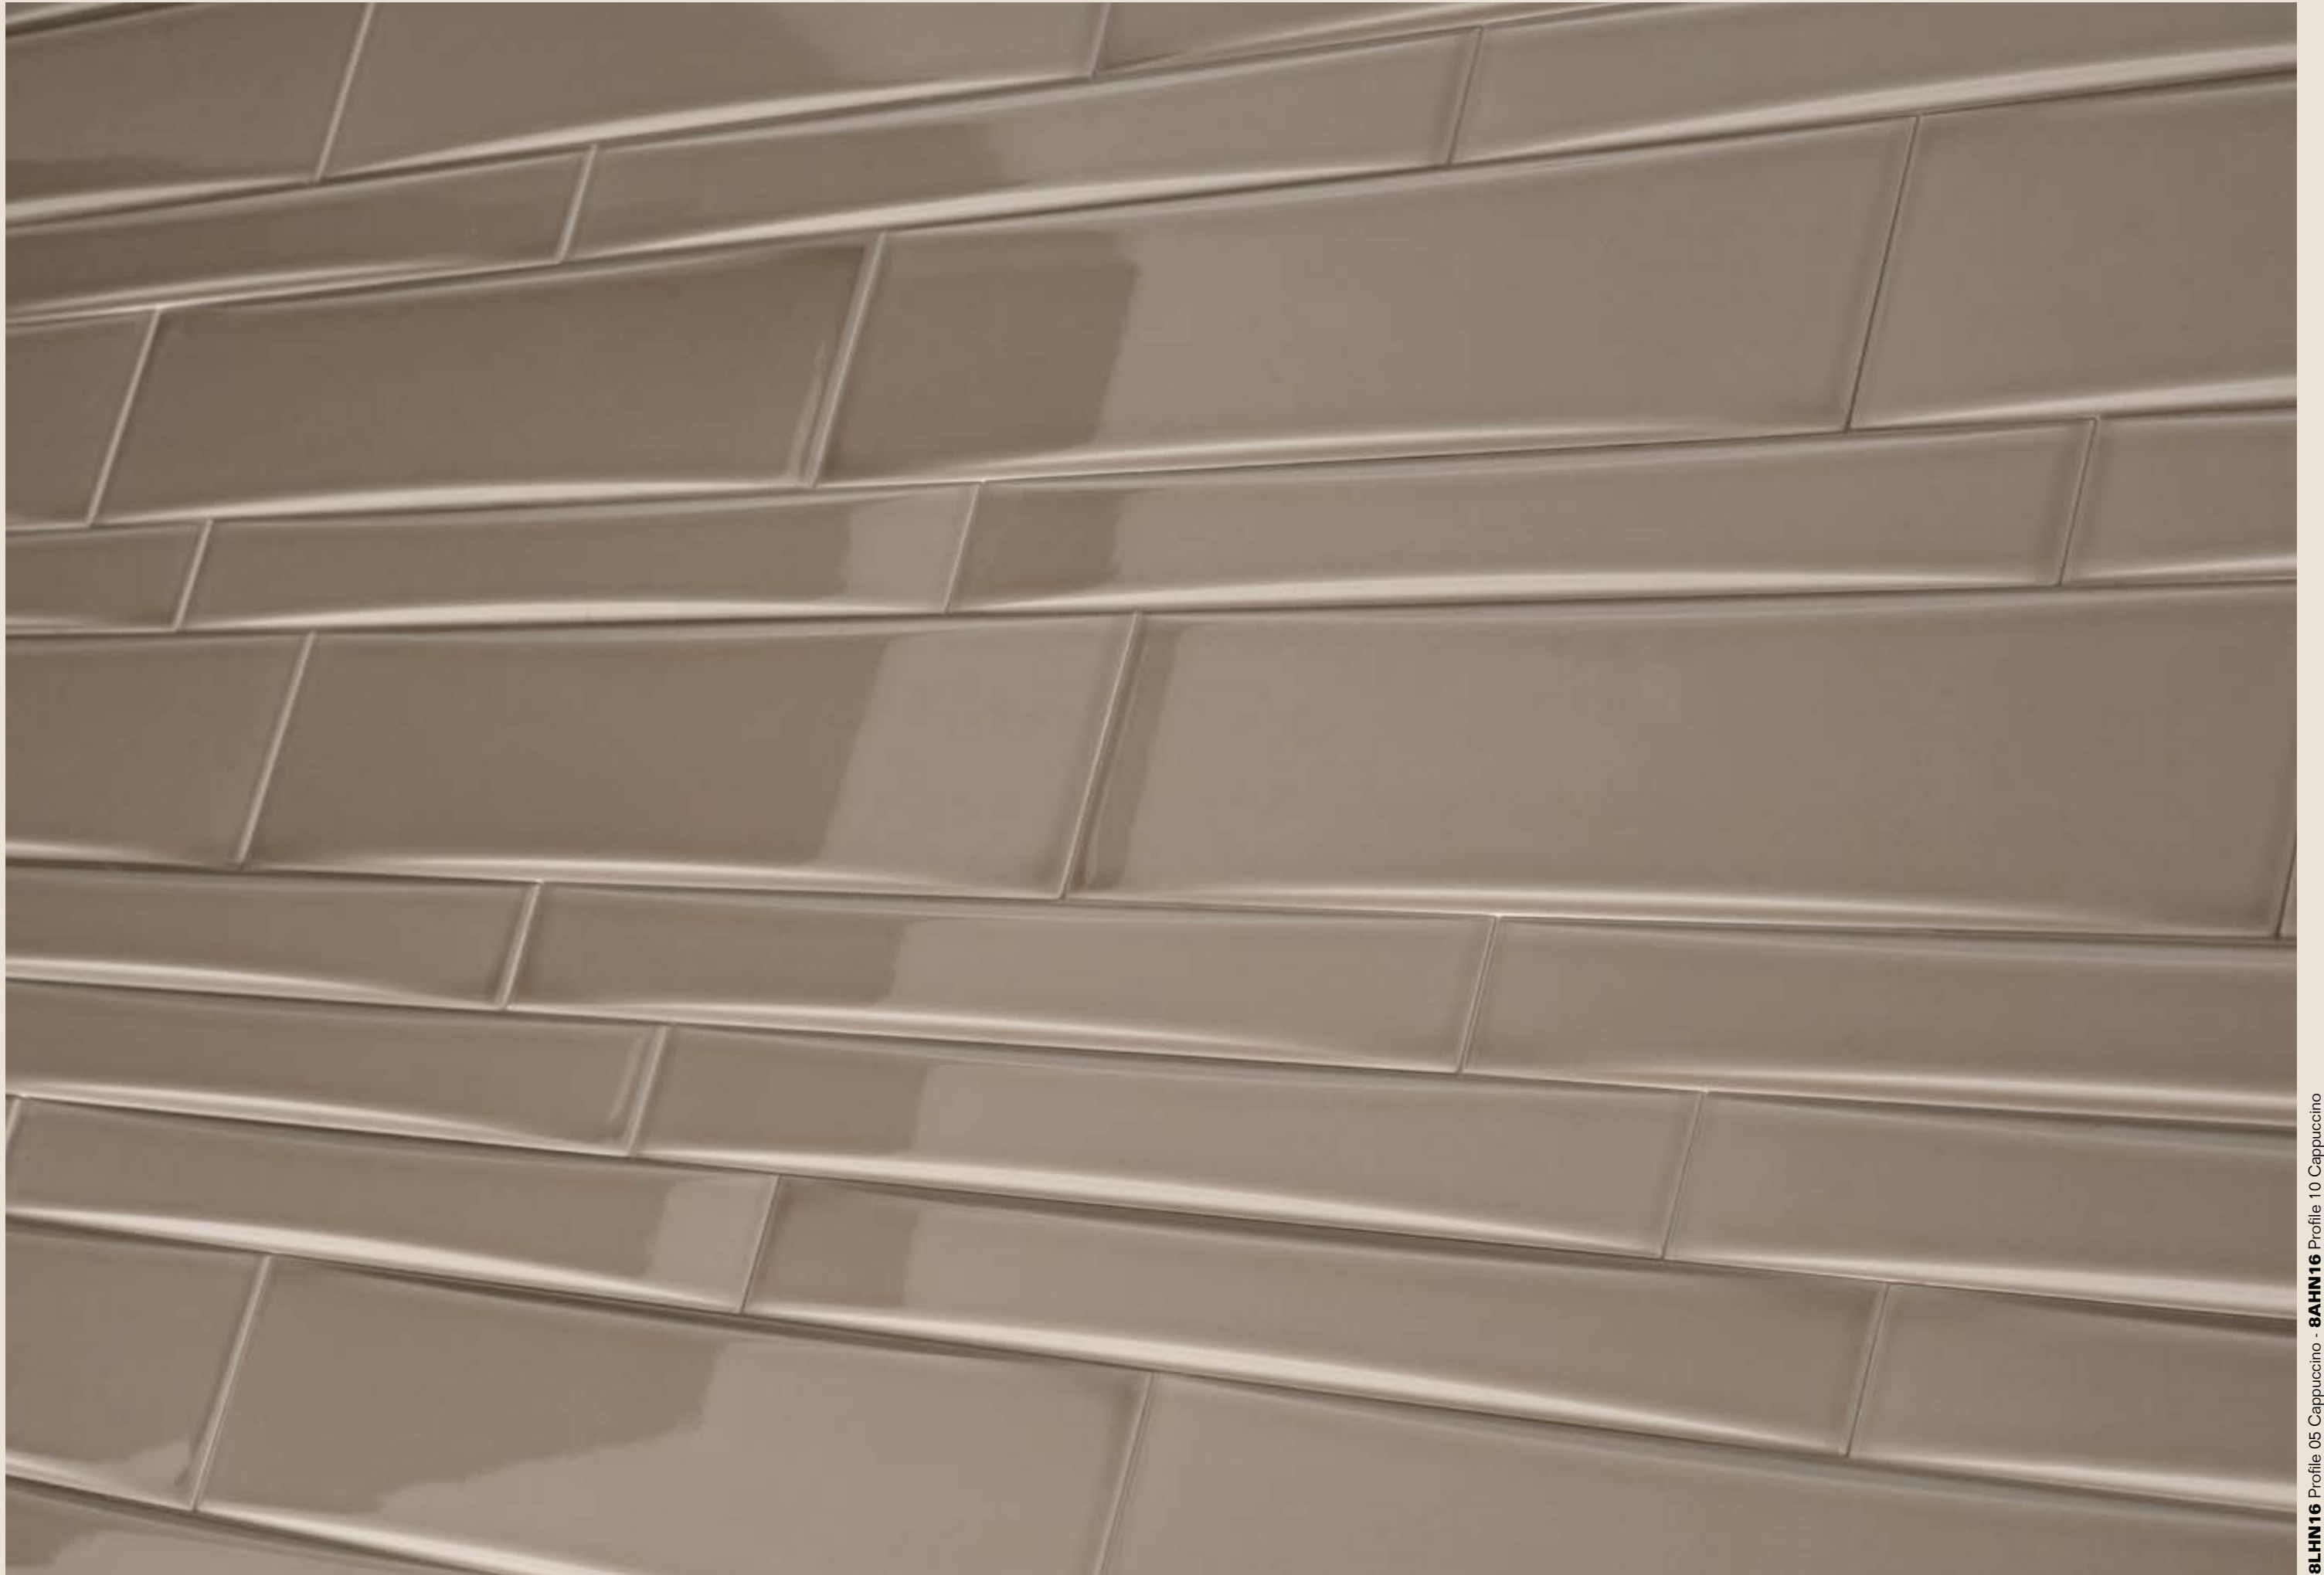

New Model 7 2007 Expected in Line Kodak LT 1644

FUMO

OLIVA

CAPPUCCINO

CHINA

Rivestimento in pasta bianca - White Body Wall Tile

9GHN10
One Latte
20x50_7^{7/8}"x19^{11/16}" 67

8AHN10
Profile 10 Latte
10x50_3^{15/16}"x19^{11/16}" 87