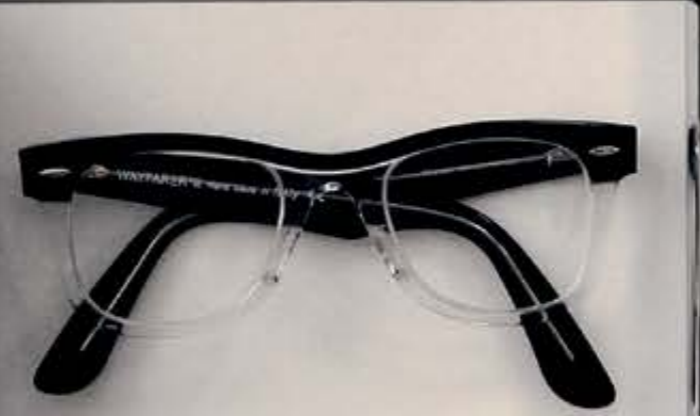

New Model 7 2007 Expected in Line Kodak LT 1644

FUMO

OLIVA

CAPPUCCINO

CHINA

Rivestimento in pasta bianca - White Body Wall Tile

9GHN10
One Latte
20x50_7^{7/8}"x19^{11/16}" 67

8AHN10
Profile 10 Latte
10x50_3^{15/16}"x19^{11/16}" 87