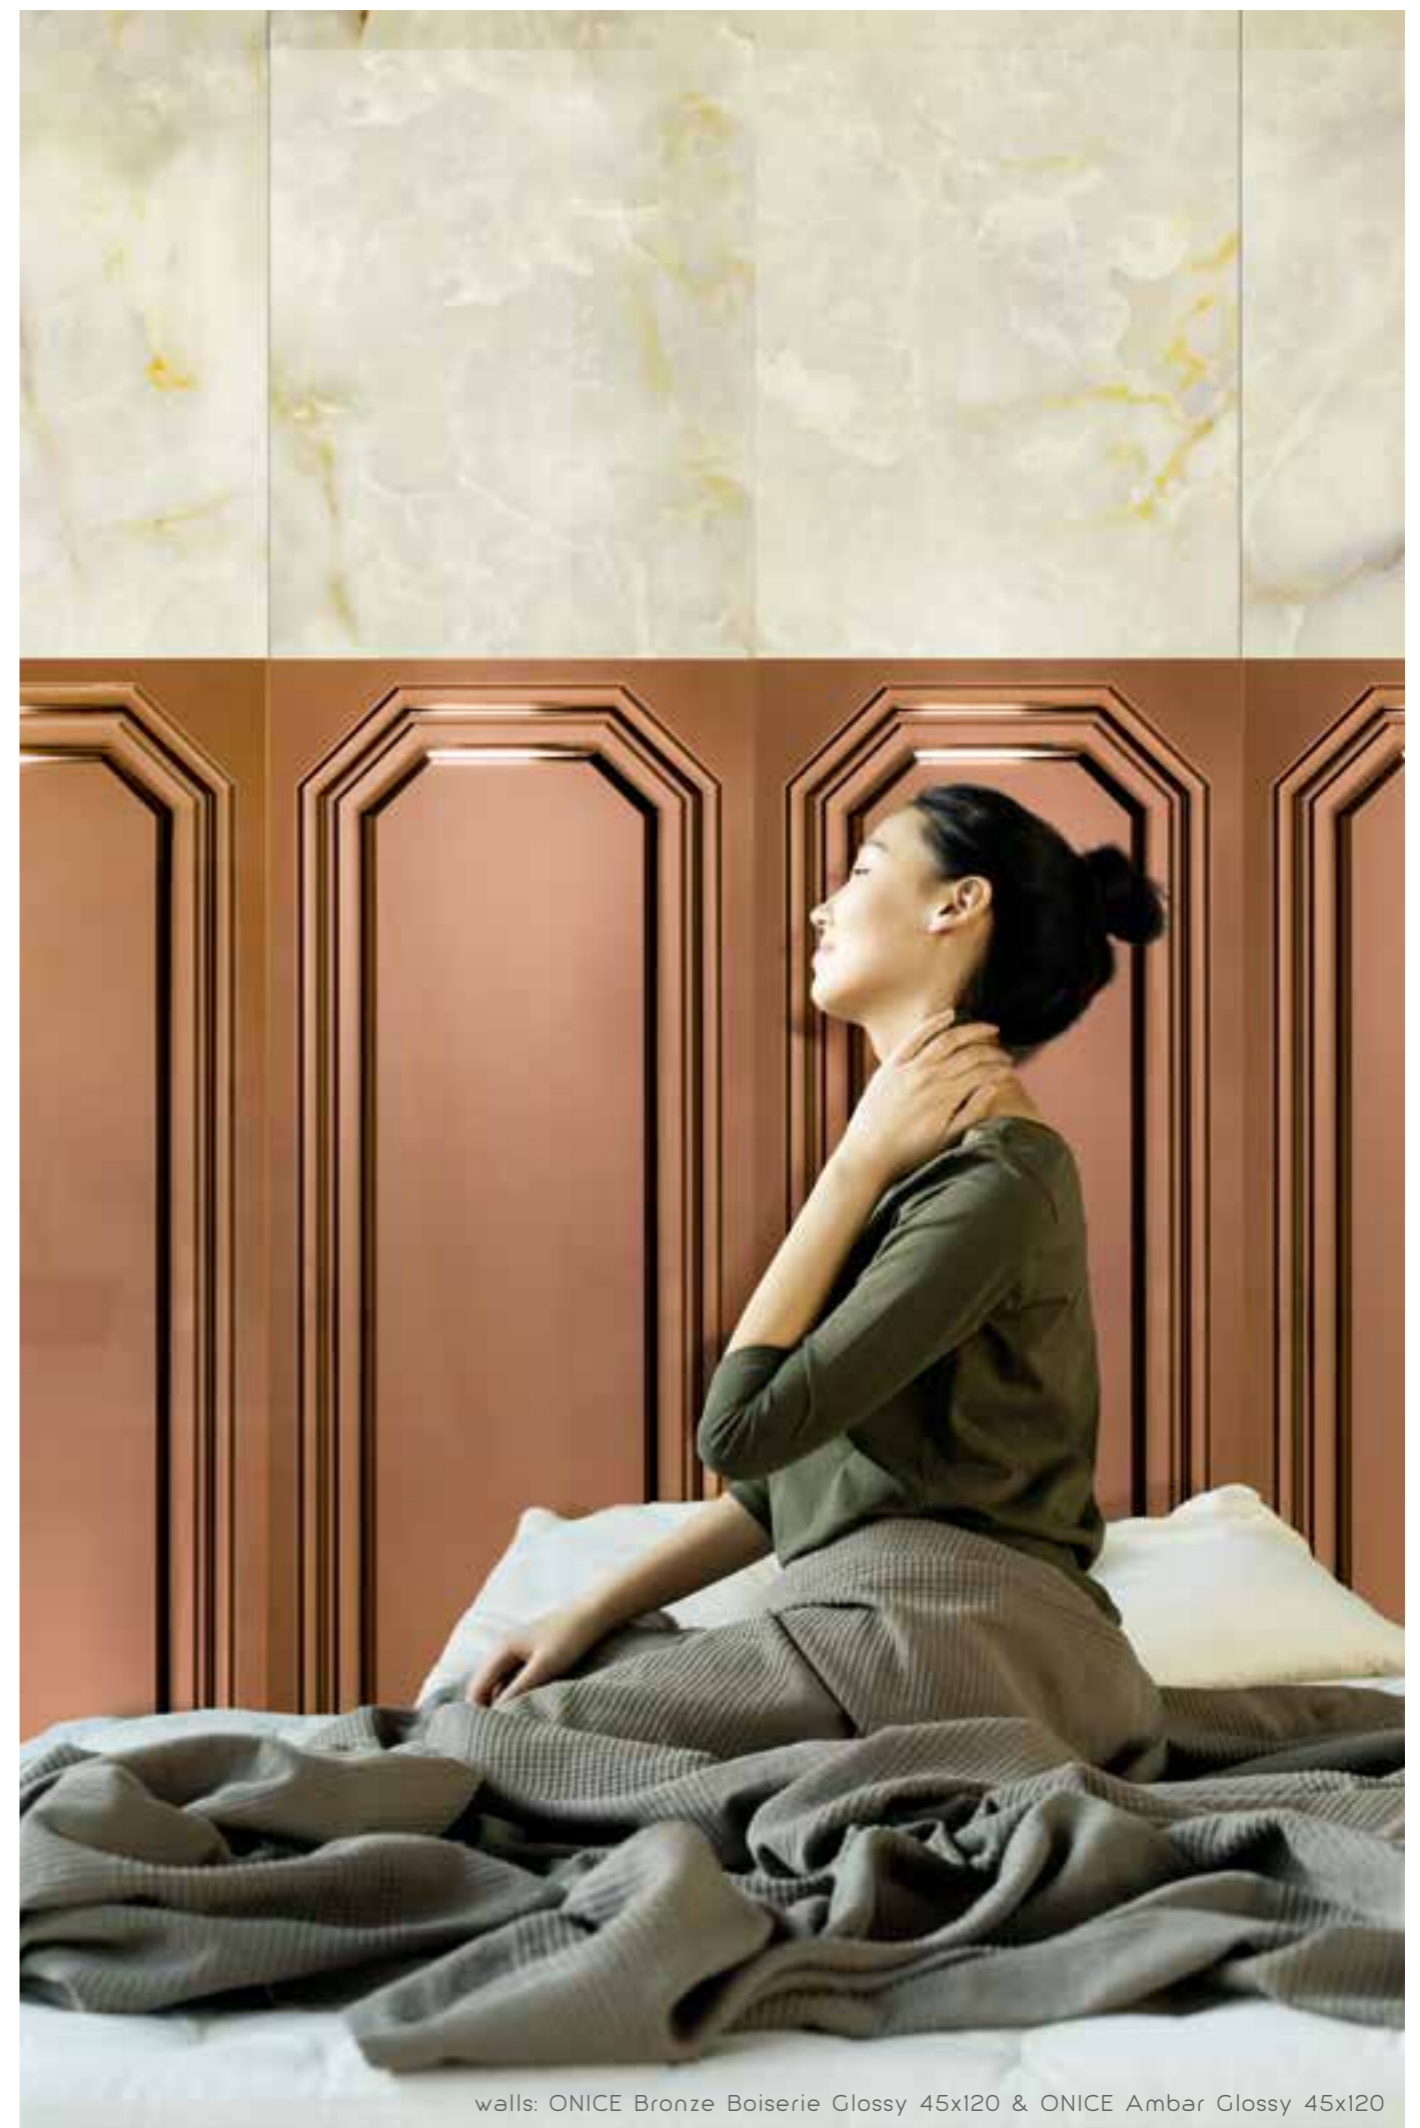

walls: ONICE Bronze Boiserie Glossy 45x120 & ONICE Ambar Glossy 45x120