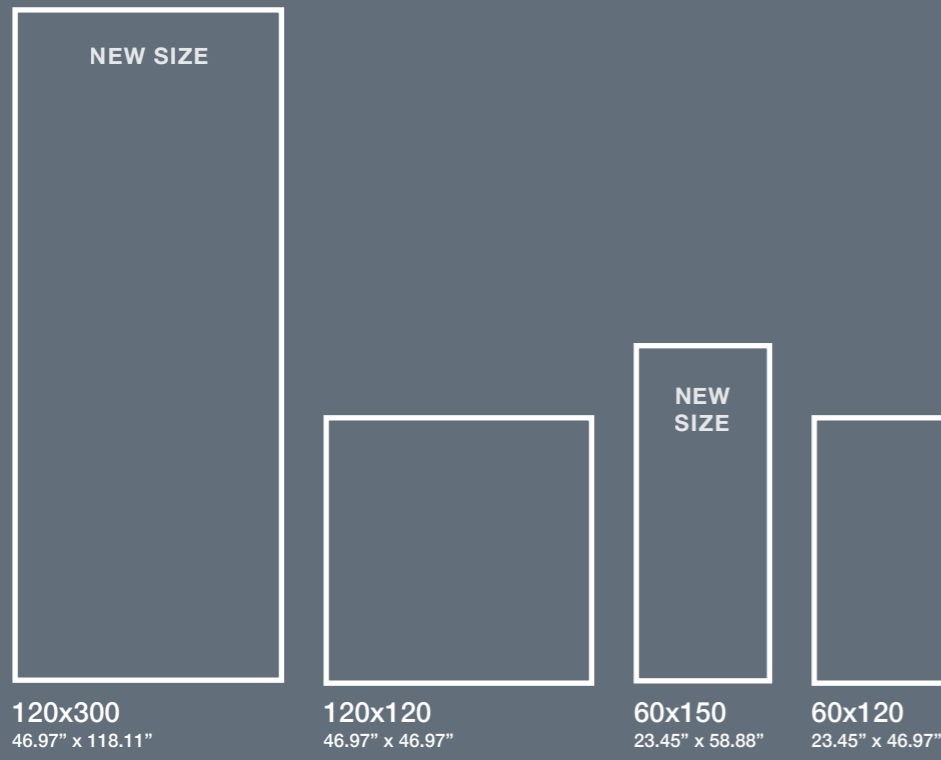

Floor & walls

Polished 6 mm