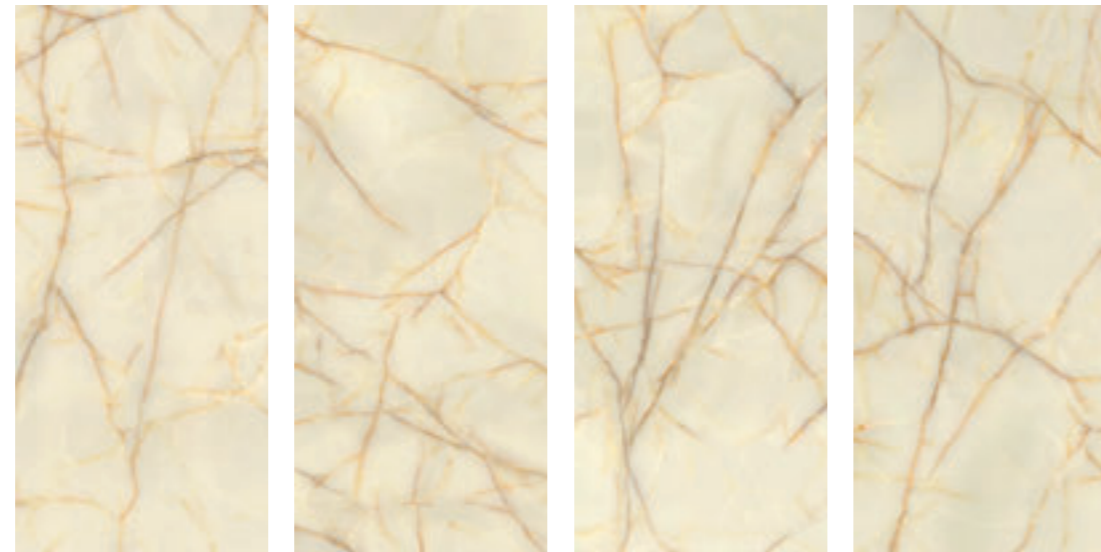

Natural Matt
Pulido Polished

ONICE GOLD

P V2 R_c

FORMATS

120x260 / 48"x104"

☐ Natural M 38

☐ Pulido M 48

MULTICARA / MIX 4 Diseños diferentes / 4 Different Designs

Gold
NCS S 1002-B50G

TECHNICAL SPECIFICATIONS

TAU

Wall tile Onice Gold 120x260 Floor tile Onice Gold 120x260