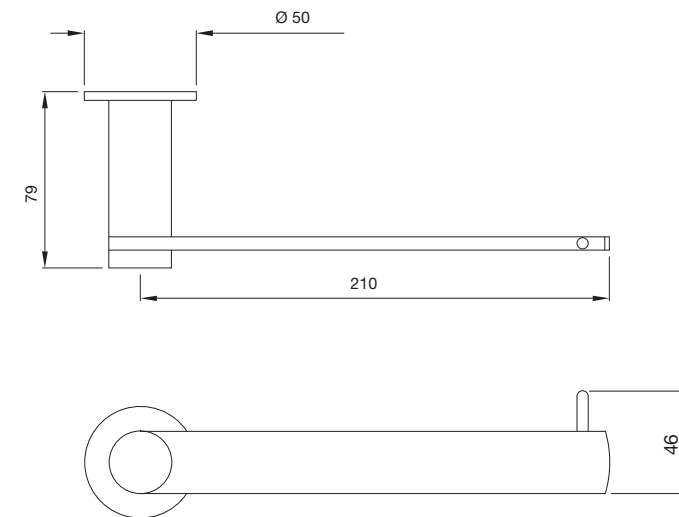

## ONYX

Elegantly rounded, Onyx has soft curves that exude sophistication.

ONY-59731  
Soap Dish Holder

ONY-59741  
Tumbler Holder

ONY-59723  
Towel Holder

ONY-59775  
Stainless Steel Shelf

**ONY-59711**  
Single Towel Rail 600mm Long

**ONY-59713**  
Double Towel Rail 600mm Long

**ONY-59781**  
Towel Rack 600mm Long with Lower Hanger

**ONY-59791**  
Robe Hook

ONY-59757  
Toilet Roll Holder with Cover

ONY-59743  
W.C. Brush Holder