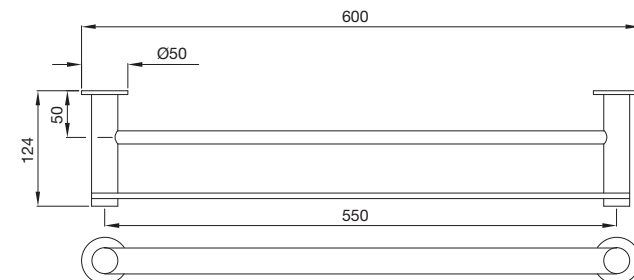

## ONYX

Elegantly rounded, Onyx has soft curves that exude sophistication.

ONY-59731  
Soap Dish Holder

ONY-59741  
Tumbler Holder

ONY-59723  
Towel Holder

ONY-59775  
Stainless Steel Shelf

**ONY-59711**  
Single Towel Rail 600mm Long

**ONY-59713**  
Double Towel Rail 600mm Long

**ONY-59781**  
Towel Rack 600mm Long with Lower Hanger

**ONY-59791**  
Robe Hook

ONY-59757  
Toilet Roll Holder with Cover

ONY-59743  
W.C. Brush Holder