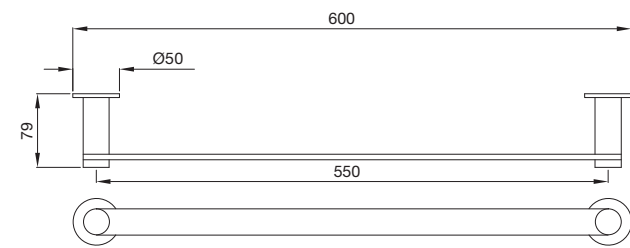

## ONYX

Elegantly rounded, Onyx has soft curves that exude sophistication.

ONY-59731  
Soap Dish Holder

ONY-59741  
Tumbler Holder

ONY-59723  
Towel Holder

ONY-59775  
Stainless Steel Shelf

**ONY-59711**  
Single Towel Rail 600mm Long

**ONY-59713**  
Double Towel Rail 600mm Long

**ONY-59781**  
Towel Rack 600mm Long with Lower Hanger

**ONY-59791**  
Robe Hook

ONY-59757  
Toilet Roll Holder with Cover

ONY-59743  
W.C. Brush Holder