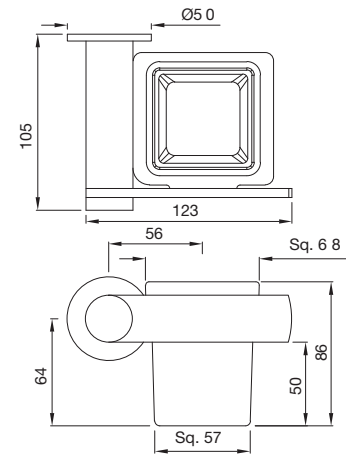

## ONYX

Elegantly rounded, Onyx has soft curves that exude sophistication.

ONY-59731  
Soap Dish Holder

ONY-59741  
Tumbler Holder

ONY-59723  
Towel Holder

ONY-59775  
Stainless Steel Shelf

**ONY-59711**  
Single Towel Rail 600mm Long

**ONY-59713**  
Double Towel Rail 600mm Long

**ONY-59781**  
Towel Rack 600mm Long with Lower Hanger

**ONY-59791**  
Robe Hook

ONY-59757  
Toilet Roll Holder with Cover

ONY-59743  
W.C. Brush Holder