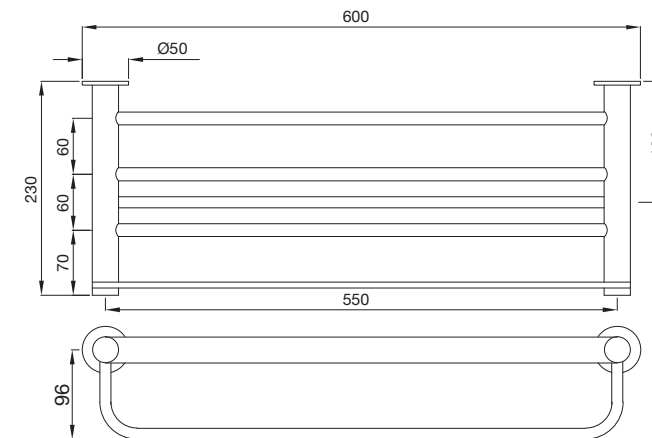

## ONYX

Elegantly rounded, Onyx has soft curves that exude sophistication.

ONY-59731  
Soap Dish Holder

ONY-59741  
Tumbler Holder

ONY-59723  
Towel Holder

ONY-59775  
Stainless Steel Shelf

**ONY-59711**  
Single Towel Rail 600mm Long

**ONY-59713**  
Double Towel Rail 600mm Long

**ONY-59781**  
Towel Rack 600mm Long with Lower Hanger

**ONY-59791**  
Robe Hook

ONY-59757  
Toilet Roll Holder with Cover

ONY-59743  
W.C. Brush Holder