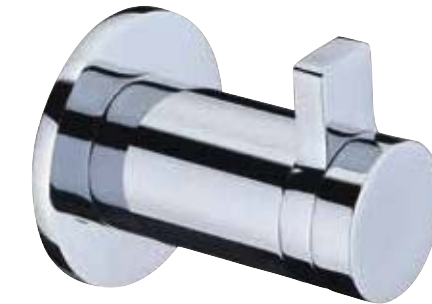

## ONYX

Elegantly rounded, Onyx has soft curves that exude sophistication.

ONY-59731  
Soap Dish Holder

ONY-59741  
Tumbler Holder

ONY-59723  
Towel Holder

ONY-59775  
Stainless Steel Shelf

**ONY-59711**  
Single Towel Rail 600mm Long

**ONY-59713**  
Double Towel Rail 600mm Long

**ONY-59781**  
Towel Rack 600mm Long with Lower Hanger

**ONY-59791**  
Robe Hook

ONY-59757  
Toilet Roll Holder with Cover

ONY-59743  
W.C. Brush Holder