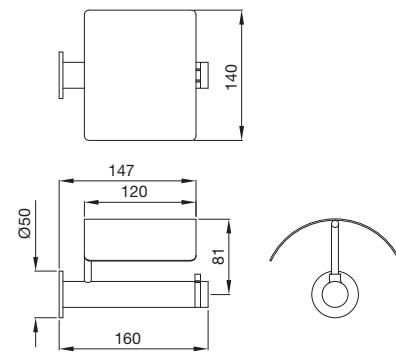

**ONY-59713**  
Double Towel Rail 600mm Long

**ONY-59781**  
Towel Rack 600mm Long with Lower Hanger

**ONY-59791**  
Robe Hook

ONY-59757  
Toilet Roll Holder with Cover

ONY-59743  
W.C. Brush Holder