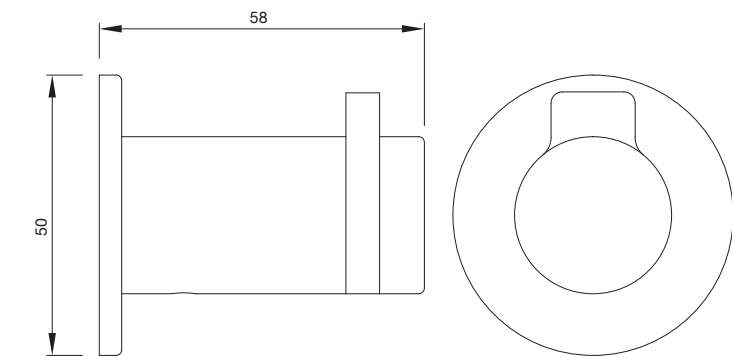

## ONYX

Elegantly rounded, Onyx has soft curves that exude sophistication.

ONY-59731  
Soap Dish Holder

ONY-59741  
Tumbler Holder

ONY-59723  
Towel Holder

ONY-59775  
Stainless Steel Shelf

**ONY-59711**  
Single Towel Rail 600mm Long

**ONY-59713**  
Double Towel Rail 600mm Long

**ONY-59781**  
Towel Rack 600mm Long with Lower Hanger

**ONY-59791**  
Robe Hook

ONY-59757  
Toilet Roll Holder with Cover

ONY-59743  
W.C. Brush Holder