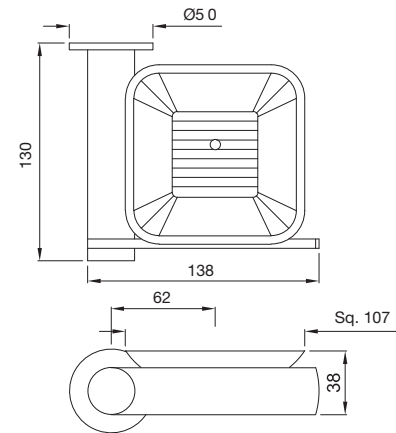

## ONYX

Elegantly rounded, Onyx has soft curves that exude sophistication.

ONY-59731  
Soap Dish Holder

ONY-59741  
Tumbler Holder

ONY-59723  
Towel Holder

ONY-59775  
Stainless Steel Shelf

**ONY-59711**  
Single Towel Rail 600mm Long

**ONY-59713**  
Double Towel Rail 600mm Long

**ONY-59781**  
Towel Rack 600mm Long with Lower Hanger

**ONY-59791**  
Robe Hook

ONY-59757  
Toilet Roll Holder with Cover

ONY-59743  
W.C. Brush Holder