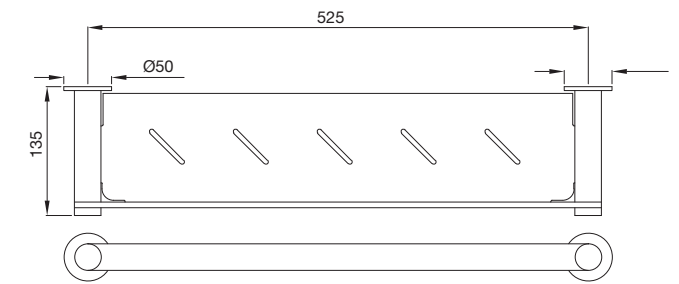

## ONYX

Elegantly rounded, Onyx has soft curves that exude sophistication.

ONY-59731  
Soap Dish Holder

ONY-59741  
Tumbler Holder

ONY-59723  
Towel Holder

ONY-59775  
Stainless Steel Shelf

**ONY-59711**  
Single Towel Rail 600mm Long

**ONY-59713**  
Double Towel Rail 600mm Long

**ONY-59781**  
Towel Rack 600mm Long with Lower Hanger

**ONY-59791**  
Robe Hook

ONY-59757  
Toilet Roll Holder with Cover

ONY-59743  
W.C. Brush Holder