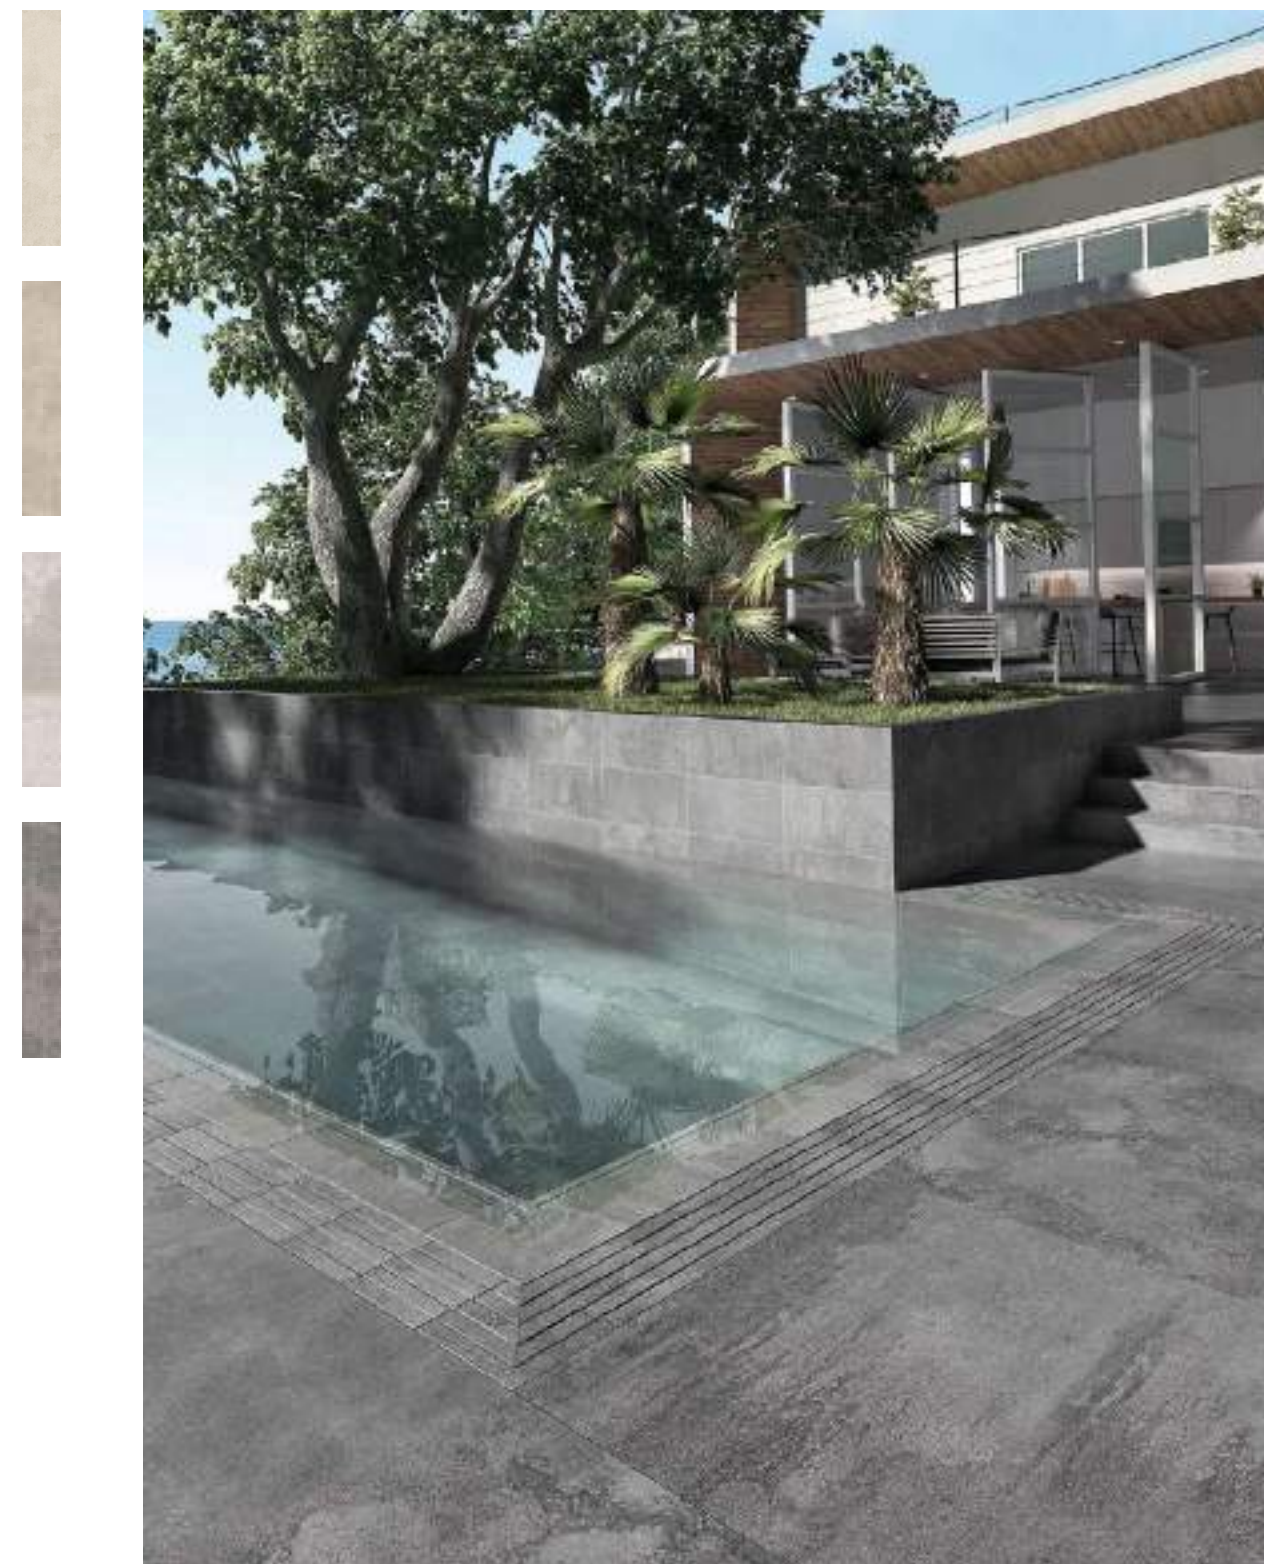

ÓPERA

CONCRETE & INDUSTRIAL TREND
IN&OUTDOOR
LARGE FORMATS
STAIRS
SWIMMINGPOOLS

ES / EN

COLORS:	SIZES (cm):	SIZES (inches):
LIGHT	120x120 cm	47.2"x47.2"
IVORY	60x120 cm	23.6"x47.2"
SILVER	14,5x120 cm	5.7"x47.2"
IRON	33x66,5 cm	13.0"x26.2"