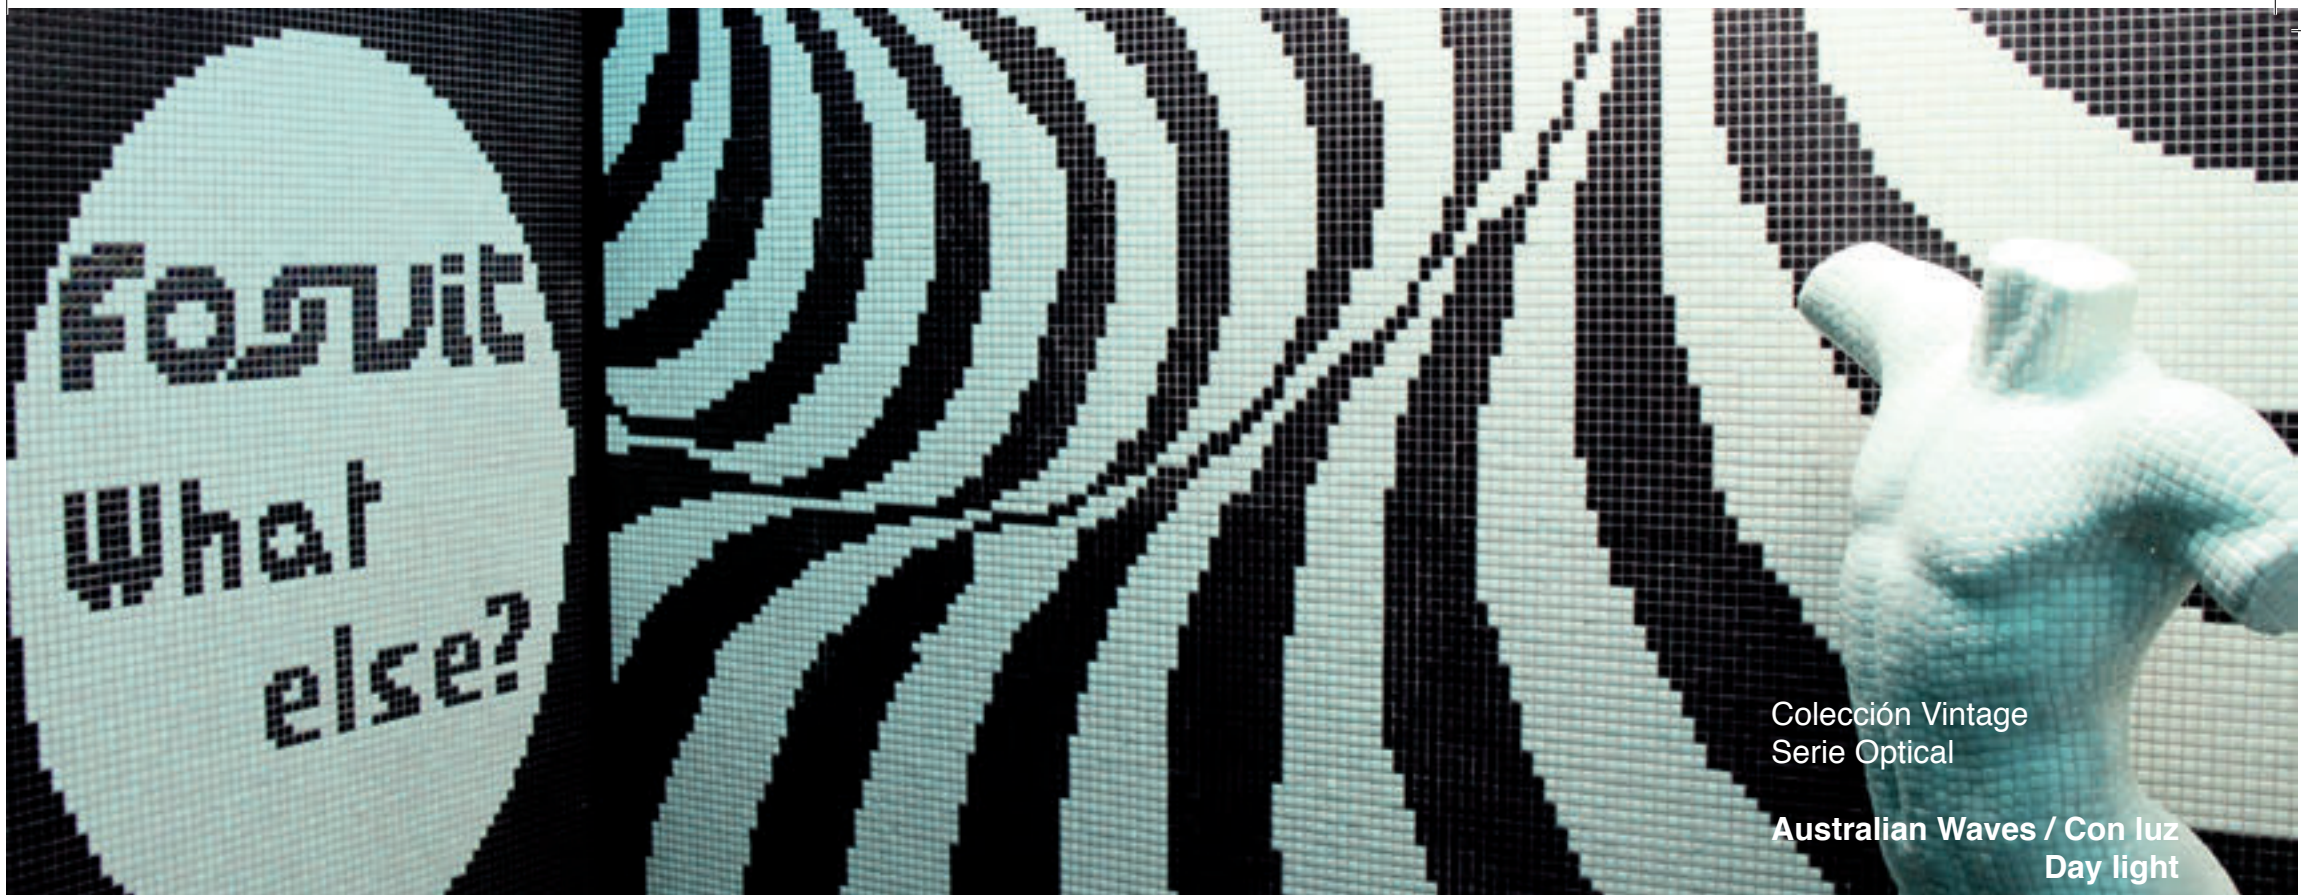

Australian Wave
Módulo 7 x 7 mallas / Module 7 x 7 sheets

Colección Vintage
Serie Optical

Australian Waves / Con luz
Day light