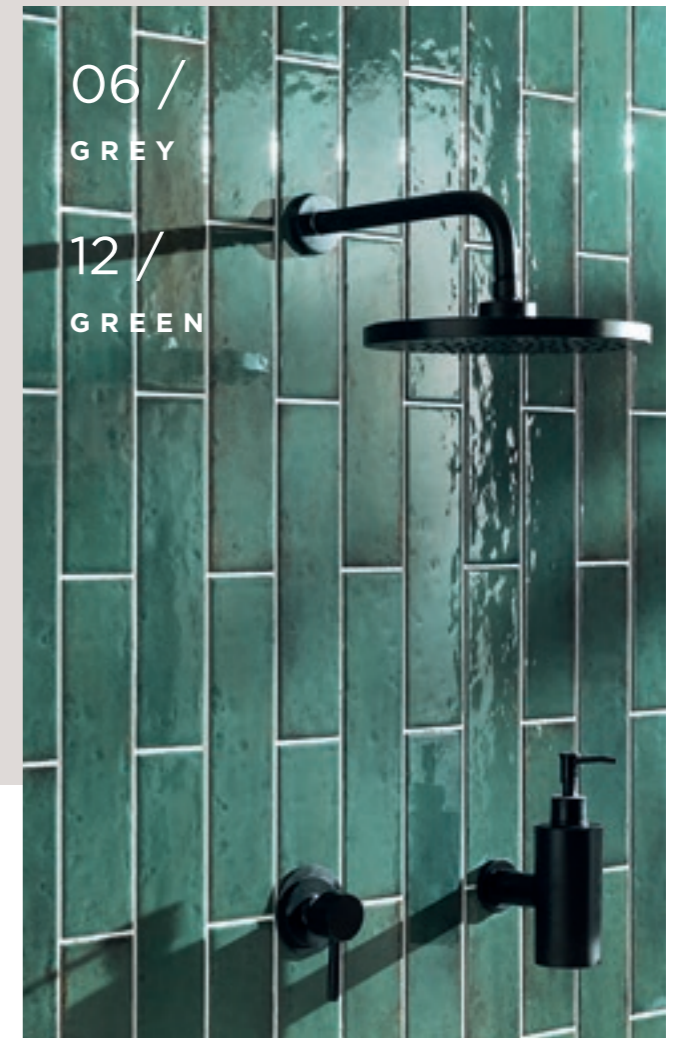

O X I D A

[everchanging shades]

Material.	Glazed porcelain
Size.	7,5x30
Finish.	Glossy
Colours.	White, Clay, Grey, Black, Red, Green, Blue
Accessories.	Items available
Application.	Inside - Outside / Wall

WHITE

WHITE

> Wall / White 7,5x30

CLAY

Ogni brick sviluppa il colore in modo differente: una volta posato, il materiale esplose il colore in molteplici toni brillanti.

In every single brick the color evolves in a different way; on the wall the material enhances the color in an endless variations of bright shades.