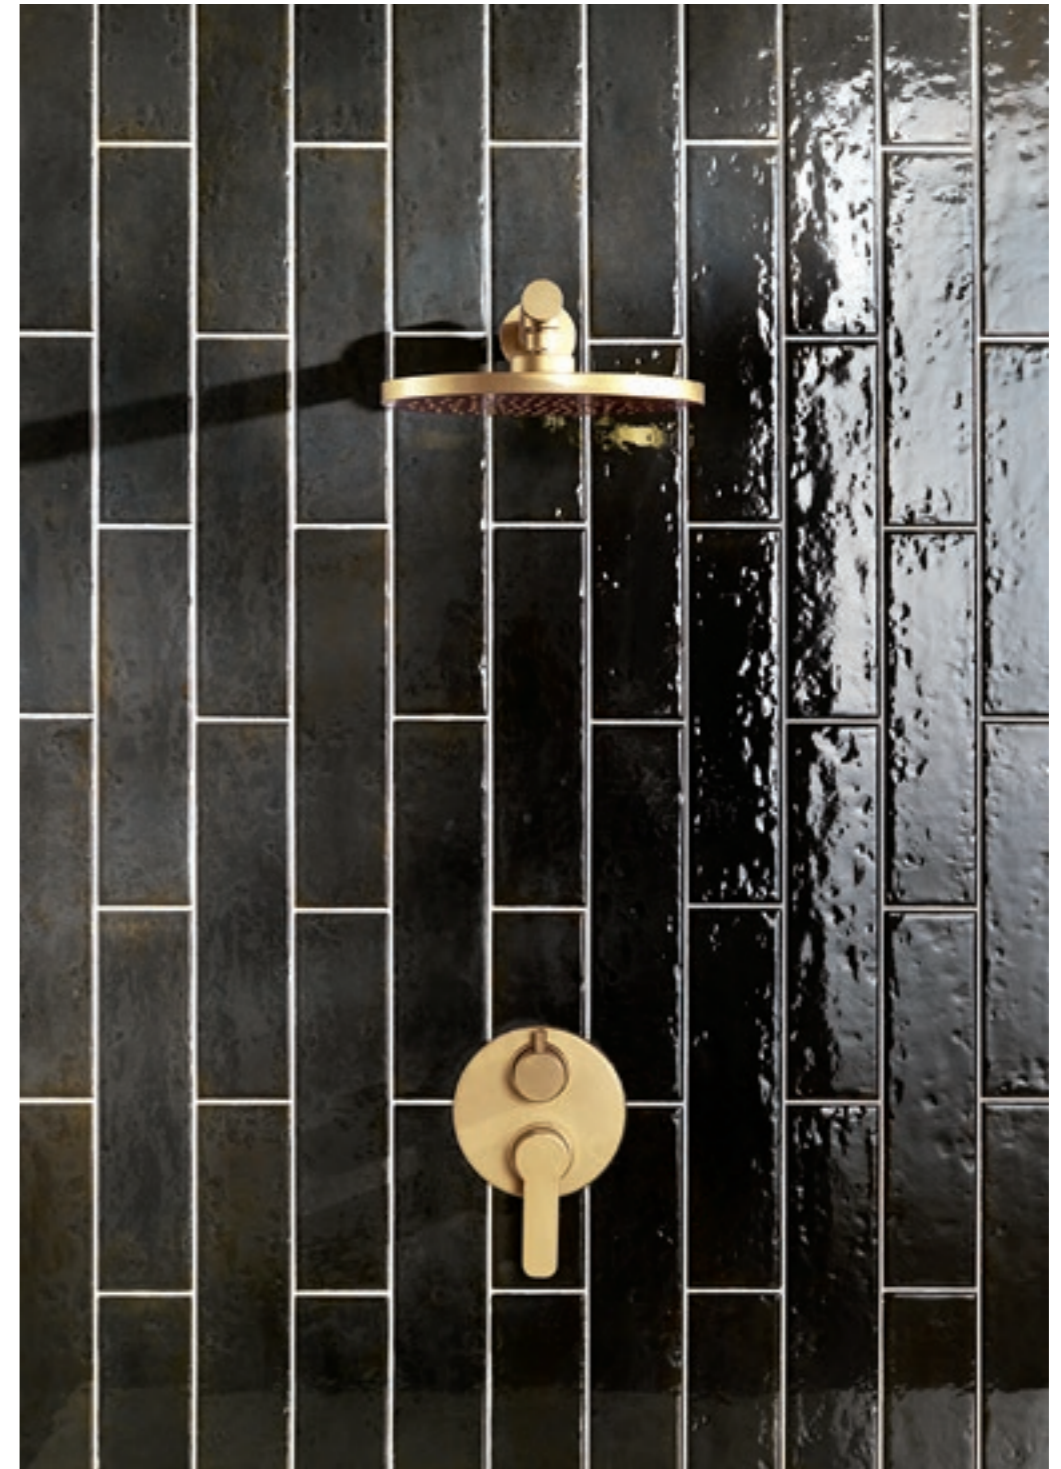

WHITE

WHITE

> Wall / White 7,5x30

CLAY

Ogni brick sviluppa il colore in modo differente: una volta posato, il materiale esplose il colore in molteplici toni brillanti.

In every single brick the color evolves in a different way; on the wall the material enhances the color in an endless variations of bright shades.

> Wall / Clay 7,5x30

GREY

> Wall / Grey 7,5x30 | White 7,5x30 + Clay 7,5x30 + Grey 7,5x30
v Floor / PLANK Bistrot Bianco 30x120

GREY

> Wall / Grey 7,5x30
Quarter Round Grey 1,2x30

BLACK

> Wall / Black 7,5x30